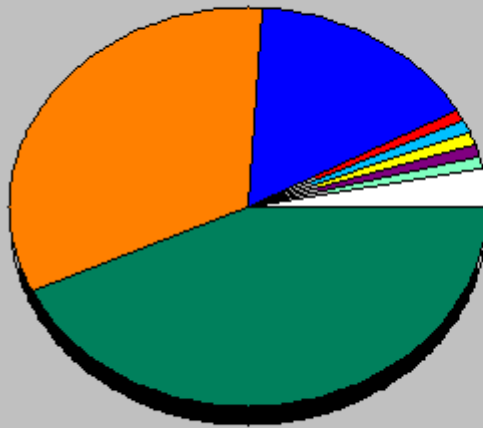

Usage by Country for October 2006

US Commercial (43%)
Network (33%)
Unresolved/Unknown (16%)
US Educational (1%)
Non-Profit Organization (1%)
US Government (1%)
Germany (1%)
United Kingdom (1%)
Other (3%)

Top 30 of 35 Total Countries

#	Hits		Files		KBytes		Country
1	3006	43.31%	1377	33.24%	61586	37.12%	US Commercial
2	2282	32.88%	1655	39.96%	60368	36.39%	Network
3	1134	16.34%	972	23.47%	26437	15.94%	Unresolved/Unknown
4	99	1.43%	82	1.98%	4360	2.63%	US Educational
5	69	0.99%	42	1.01%	709	0.43%	Non-Profit Organization
6	63	0.91%	56	1.35%	2704	1.63%	US Government
7	45	0.65%	34	0.82%	1155	0.70%	Germany
8	36	0.52%	35	0.85%	3265	1.97%	United Kingdom
9	26	0.37%	23	0.56%	1294	0.78%	Canada
10	26	0.37%	14	0.34%	170	0.10%	United States
11	25	0.36%	25	0.60%	451	0.27%	US Military
12	24	0.35%	12	0.29%	7	0.00%	Seychelles
13	19	0.27%	18	0.43%	254	0.15%	Italy
14	15	0.22%	14	0.34%	295	0.18%	Singapore
15	11	0.16%	11	0.27%	476	0.29%	Brazil
16	8	0.12%	6	0.14%	103	0.06%	Australia
17	8	0.12%	8	0.19%	166	0.10%	Greece
18	4	0.06%	2	0.05%	8	0.00%	Japan
19	4	0.06%	2	0.05%	211	0.13%	Mexico
20	4	0.06%	4	0.10%	2	0.00%	Tuvalu
21	4	0.06%	3	0.07%	54	0.03%	Viet Nam
22	3	0.04%	1	0.02%	14	0.01%	United Arab Emirates