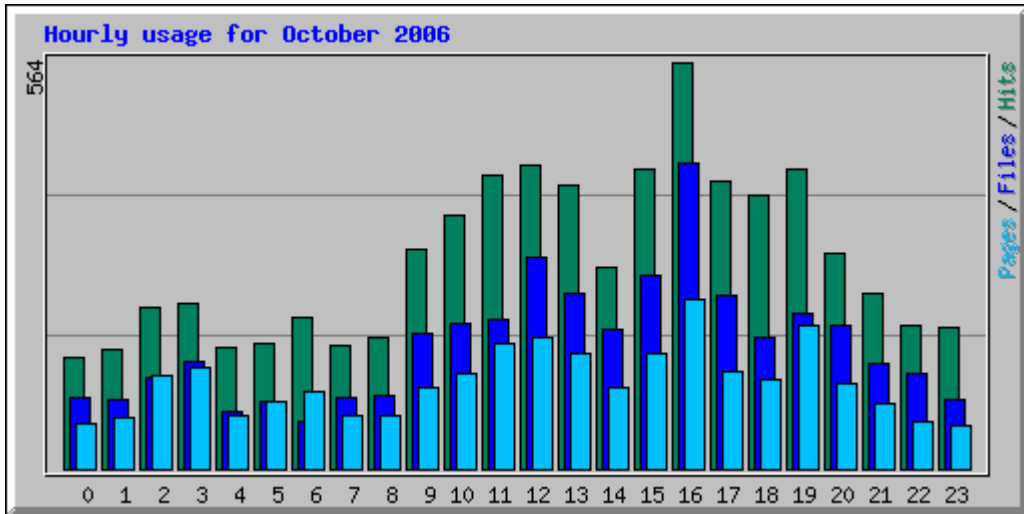

18	236	3.40%	139	3.36%	83	2.88%	51	3.85%	68	7.89%	9791	5.90%
19	144	2.07%	96	2.32%	62	2.15%	38	2.87%	62	7.19%	2355	1.42%
20	177	2.55%	150	3.62%	73	2.53%	32	2.42%	52	6.03%	4856	2.93%
21	158	2.28%	110	2.66%	79	2.74%	41	3.10%	42	4.87%	3796	2.29%
22	225	3.24%	102	2.46%	89	3.09%	46	3.48%	47	5.45%	5467	3.30%
23	252	3.63%	165	3.98%	86	2.98%	41	3.10%	45	5.22%	10851	6.54%
24	162	2.33%	114	2.75%	56	1.94%	33	2.49%	52	6.03%	4793	2.89%
25	211	3.04%	127	3.07%	84	2.91%	52	3.93%	70	8.12%	4590	2.77%
26	183	2.64%	121	2.92%	62	2.15%	41	3.10%	63	7.31%	4071	2.45%
27	227	3.27%	108	2.61%	72	2.50%	37	2.80%	57	6.61%	4995	3.01%
28	156	2.25%	89	2.15%	45	1.56%	36	2.72%	43	4.99%	3097	1.87%
29	281	4.05%	191	4.61%	113	3.92%	58	4.38%	60	6.96%	9543	5.75%
30	332	4.78%	169	4.08%	145	5.03%	45	3.40%	59	6.84%	8360	5.04%
31	231	3.33%	123	2.97%	76	2.64%	39	2.95%	55	6.38%	3114	1.88%

Hourly Statistics for October 2006												
Hour	Hits			Files			Pages			KBytes		
	Avg	Total		Avg	Total		Avg	Total		Avg	Total	
0	4	154	2.22%	3	100	2.41%	2	63	2.19%	104	3227	1.94%
1	5	165	2.38%	3	96	2.32%	2	70	2.43%	271	8406	5.07%
2	7	224	3.23%	4	127	3.07%	4	130	4.51%	110	3424	2.06%
3	7	228	3.29%	4	148	3.57%	4	140	4.86%	210	6506	3.92%
4	5	169	2.44%	2	79	1.91%	2	74	2.57%	116	3585	2.16%
5	5	175	2.52%	3	94	2.27%	2	92	3.19%	98	3043	1.83%
6	6	209	3.01%	2	66	1.59%	3	106	3.68%	120	3733	2.25%