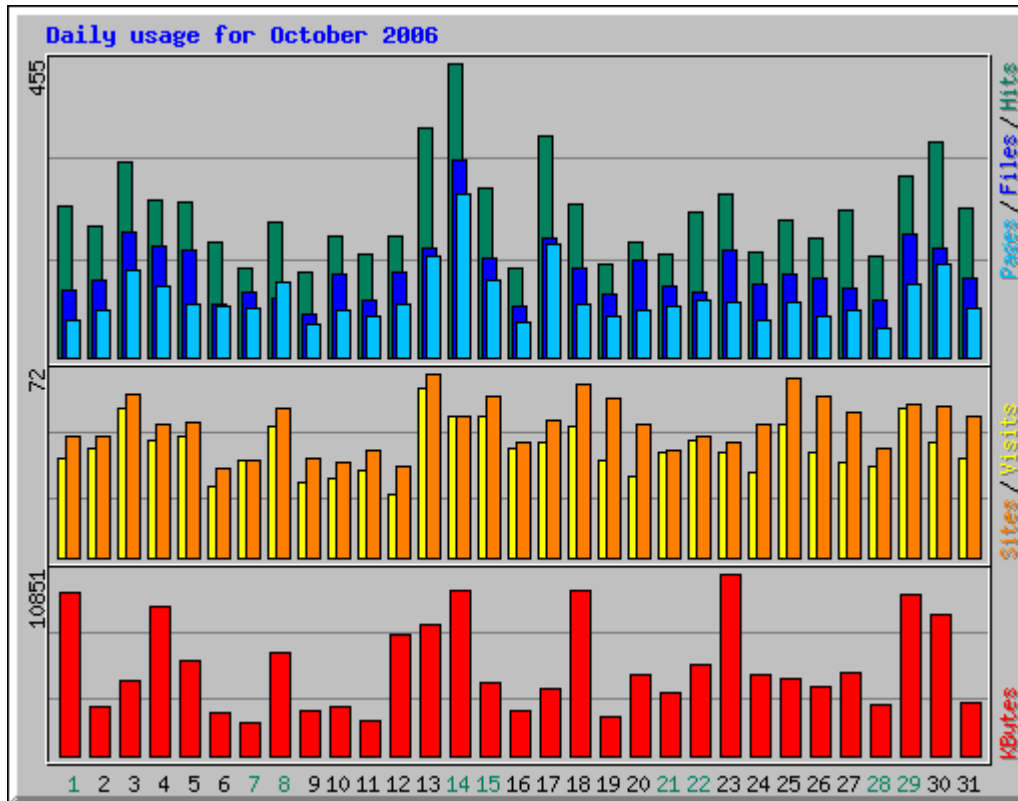

Usage Statistics for northshorechoral.com

Summary Period: October 2006
Generated 01-Nov-2006 21:20 EST

[\[Daily Statistics\]](#) [\[Hourly Statistics\]](#) [\[URLs\]](#) [\[Entry\]](#) [\[Exit\]](#) [\[Sites\]](#) [\[Referrers\]](#) [\[Search\]](#) [\[Agents\]](#) [\[Countries\]](#)

Monthly Statistics for October 2006		
Total Hits	6940	
Total Files	4142	
Total Pages	2882	
Total Visits	1323	
Total Kbytes	165892	
Total Unique Sites	862	
Total Unique URLs	171	
Total Unique Referrers	168	
Total Unique User Agents	202	
	Avg	Max
Hits per Hour	9	82
Hits per Day	223	455
Files per Day	133	306
Pages per Day	92	253
Visits per Day	42	66
KBytes per Day	5351	10851
Hits by Response Code		
Code 200 – OK	4142	
Code 206 - Partial Content	273	
Code 301 - Moved Permanently	8	
Code 302 – Found	10	
Code 304 - Not Modified	1226	
Code 404 - Not Found	1279	
Code 500 - Internal Server Error	2	