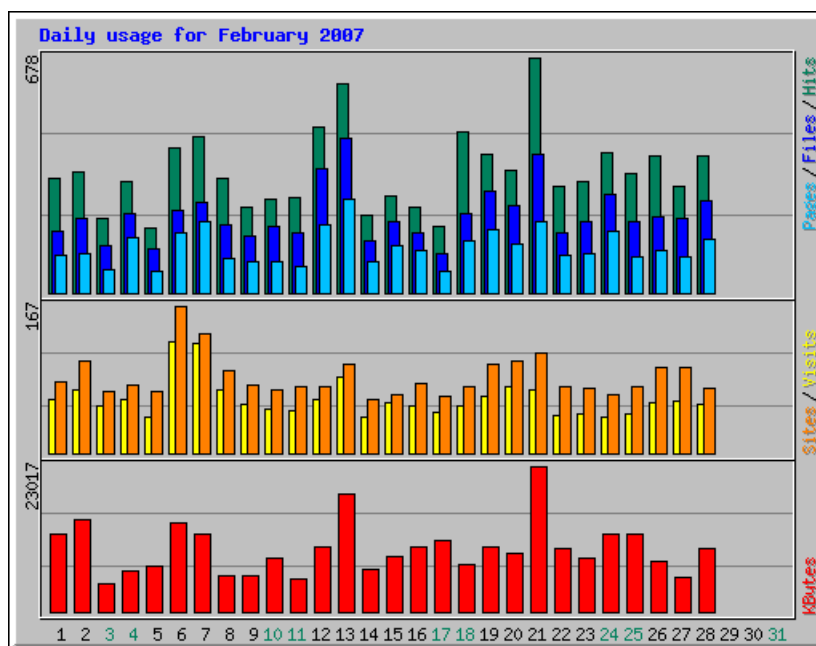

## Usage Statistics for northshorechoral.com

Summary Period: February 2007  
Generated 01-Mar-2007 05:09 EST

[\[Daily Statistics\]](#) [\[Hourly Statistics\]](#) [\[URLs\]](#) [\[Entry\]](#) [\[Exit\]](#) [\[Sites\]](#) [\[Referrers\]](#) [\[Search\]](#) [\[Agents\]](#) [\[Countries\]](#)

Monthly Statistics for February 2007		
Total Hits	9780	
Total Files	6278	
Total Pages	3687	
Total Visits	1713	
Total KBytes	278401	
Total Unique Sites	1527	
Total Unique URLs	216	
Total Unique Referrers	223	
Total Unique User Agents	280	
	Avg	Max
Hits per Hour	14	167
Hits per Day	349	678
Files per Day	224	446
Pages per Day	131	269
Visits per Day	61	126
KBytes per Day	9943	23017
Hits by Response Code		
Code 200 - OK	6278	
Code 206 - Partial Content	478	
Code 301 - Moved Permanently	7	
Code 302 - Found	10	
Code 304 - Not Modified	884	
Code 403 - Forbidden	1	
Code 404 - Not Found	2122	