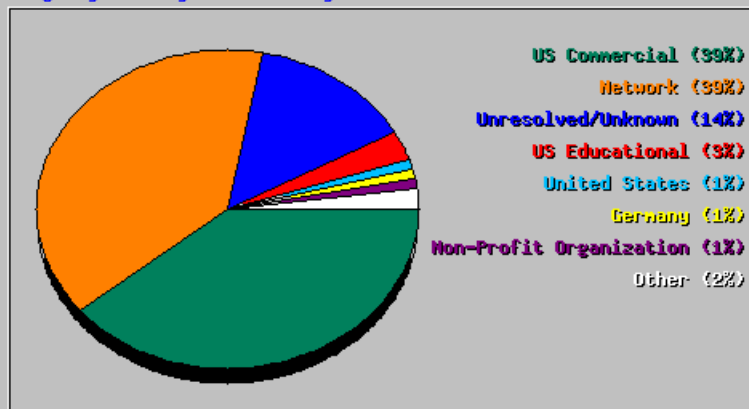

Top 15 of 280 Total User Agents

#	Hits		User Agent
1	1047	10.71%	msnbot/1.0 (+http://search.msn.com/msnbot.htm)
2	1008	10.31%	Mozilla/5.0 (compatible; Yahoo! Slurp; http://help.yahoo.com/
3	999	10.21%	Mozilla/4.0 (compatible; MSIE 7.0; Windows NT 5.1; .NET CLR 1
4	991	10.13%	Mozilla/4.0 (compatible; MSIE 6.0; Windows NT 5.1; SV1; .NET
5	486	4.97%	Mozilla/5.0 (Windows; U; Windows NT 5.1; en-US; rv:1.8.1.1) G
6	459	4.69%	Mozilla/5.0 (Windows; U; Windows NT 5.1; en-US; rv:1.8.0.9) G
7	365	3.73%	Mozilla/5.0 (Macintosh; U; PPC Mac OS X; en) AppleWebKit/418.
8	247	2.53%	msnbot-media/1.0 (+http://search.msn.com/msnbot.htm)
9	183	1.87%	Mozilla/4.0 (compatible; MSIE 6.0; Windows NT 5.1; SV1)
10	175	1.79%	Mozilla/4.0 (compatible; MSIE 6.0; Windows XP)
11	162	1.66%	Mozilla/5.0 (Macintosh; U; PPC Mac OS X Mach-O; en-US; rv:1.8
12	145	1.48%	Mozilla/4.0 (compatible; MSIE 6.0; Windows NT 5.1; SV1; InfoP
13	145	1.48%	Mozilla/5.0 (compatible; Googlebot/2.1; +http://www.google.co
14	129	1.32%	Mozilla/4.0 (compatible; MSIE 6.0; Windows NT 5.0)
15	127	1.30%	Mozilla/4.0 (compatible; MSIE 7.0; Windows NT 5.1)

Usage by Country for February 2007

Top 30 of 46 Total Countries

#	Hits		Files		KBytes		Country
1	3802	38.88%	2247	35.79%	115395	41.45%	US Commercial