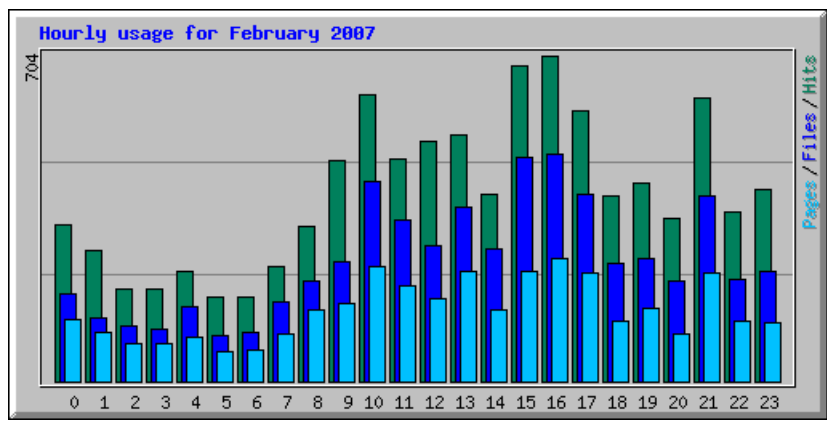

Daily Statistics for February 2007												
Day	Hits		Files		Pages		Visits		Sites		KBytes	
1	329	3.36%	176	2.80%	109	2.96%	60	3.50%	80	5.24%	12213	4.39%
2	346	3.54%	216	3.44%	113	3.06%	71	4.14%	105	6.88%	14511	5.21%
3	213	2.18%	135	2.15%	68	1.84%	53	3.09%	69	4.52%	4549	1.63%
4	319	3.26%	229	3.65%	158	4.29%	60	3.50%	77	5.04%	6413	2.30%
5	189	1.93%	126	2.01%	64	1.74%	41	2.39%	69	4.52%	7177	2.58%
6	419	4.28%	236	3.76%	171	4.64%	126	7.36%	167	10.94%	14116	5.07%
7	448	4.58%	262	4.17%	203	5.51%	124	7.24%	136	8.91%	12373	4.44%
8	330	3.37%	196	3.12%	101	2.74%	71	4.14%	94	6.16%	5769	2.07%
9	247	2.53%	165	2.63%	90	2.44%	56	3.27%	78	5.11%	5582	2.00%
10	271	2.77%	190	3.03%	92	2.50%	50	2.92%	71	4.65%	8450	3.04%
11	276	2.82%	171	2.72%	75	2.03%	48	2.80%	76	4.98%	5164	1.85%
12	478	4.89%	359	5.72%	196	5.32%	60	3.50%	76	4.98%	10312	3.70%
13	600	6.13%	446	7.10%	269	7.30%	87	5.08%	101	6.61%	18642	6.70%
14	223	2.28%	152	2.42%	92	2.50%	40	2.34%	61	3.99%	6722	2.41%
15	281	2.87%	204	3.25%	136	3.69%	57	3.33%	66	4.32%	8796	3.16%
16	249	2.55%	171	2.72%	120	3.25%	53	3.09%	79	5.17%	10281	3.69%
17	191	1.95%	114	1.82%	63	1.71%	46	2.69%	64	4.19%	11304	4.06%
18	464	4.74%	227	3.62%	149	4.04%	53	3.09%	75	4.91%	7546	2.71%
19	401	4.10%	292	4.65%	184	4.99%	64	3.74%	101	6.61%	10172	3.65%
20	355	3.63%	251	4.00%	142	3.85%	76	4.44%	104	6.81%	9146	3.29%
21	678	6.93%	399	6.36%	206	5.59%	72	4.20%	113	7.40%	23017	8.27%
22	307	3.14%	171	2.72%	107	2.90%	43	2.51%	75	4.91%	10016	3.60%
23	321	3.28%	206	3.28%	111	3.01%	44	2.57%	73	4.78%	8549	3.07%
24	404	4.13%	283	4.51%	179	4.85%	40	2.34%	67	4.39%	12149	4.36%
25	345	3.53%	203	3.23%	106	2.87%	45	2.63%	76	4.98%	12234	4.39%
26	394	4.03%	220	3.50%	122	3.31%	58	3.39%	98	6.42%	7896	2.84%
27	309	3.16%	215	3.42%	105	2.85%	59	3.44%	98	6.42%	5318	1.91%
28	393	4.02%	263	4.19%	156	4.23%	56	3.27%	74	4.85%	9982	3.59%

Hourly Statistics for February 2007												
Hour	Hits			Files			Pages			KBytes		
	Avg	Total		Avg	Total		Avg	Total	Avg	Total		
0	12	337	3.45%	6	189	3.01%	4	133	3.61%	263	7355	2.64%
1	10	281	2.87%	4	138	2.20%	3	105	2.85%	318	8893	3.19%
2	7	199	2.03%	4	118	1.88%	2	82	2.22%	137	3838	1.38%
3	7	200	2.04%	3	111	1.77%	2	80	2.17%	214	5990	2.15%
4	8	236	2.41%	5	160	2.55%	3	94	2.55%	222	6219	2.23%
5	6	182	1.86%	3	100	1.59%	2	65	1.76%	180	5041	1.81%