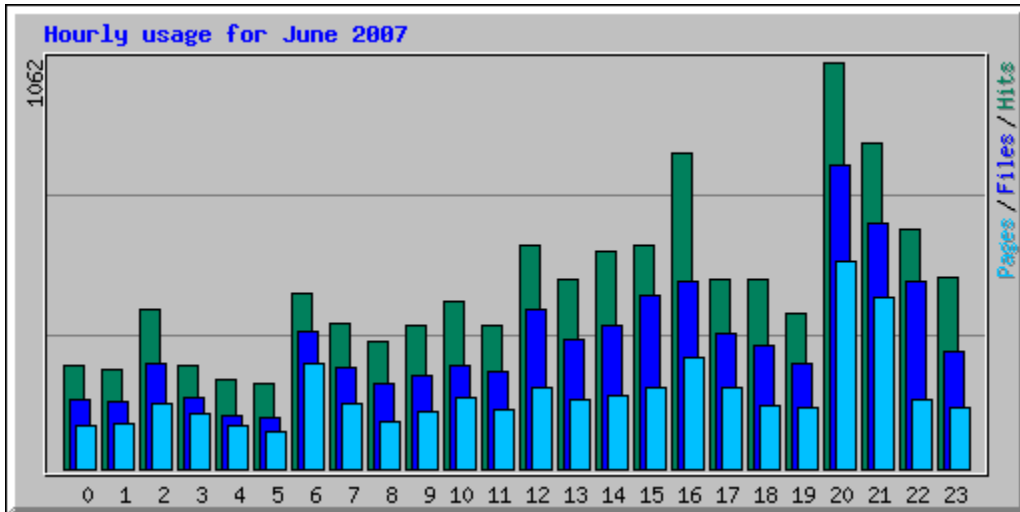

22	286	2.49%	206	2.59%	105	2.20%	62	2.65%	90	5.56%	6678	2.13%
23	231	2.01%	156	1.96%	113	2.37%	97	4.14%	116	7.16%	5205	1.66%
24	192	1.67%	130	1.63%	97	2.03%	62	2.65%	72	4.44%	6473	2.06%
25	187	1.63%	126	1.58%	83	1.74%	64	2.73%	77	4.75%	5299	1.69%
26	1490	12.95%	1290	16.21%	828	17.36%	72	3.07%	92	5.68%	14533	4.63%
27	205	1.78%	147	1.85%	86	1.80%	59	2.52%	89	5.49%	4440	1.41%
28	406	3.53%	299	3.76%	210	4.40%	165	7.04%	243	15.00%	16975	5.40%
29	246	2.14%	170	2.14%	102	2.14%	72	3.07%	100	6.17%	5531	1.76%
30	293	2.55%	189	2.37%	160	3.36%	125	5.33%	161	9.94%	11377	3.62%

Hourly Statistics for June 2007												
Hour	Hits			Files			Pages			KBytes		
	Avg	Total		Avg	Total		Avg	Total		Avg	Total	
0	8	267	2.32%	6	183	2.30%	3	112	2.35%	352	10550	3.36%
1	8	257	2.23%	5	177	2.22%	3	118	2.47%	167	5011	1.60%
2	13	417	3.63%	9	273	3.43%	5	171	3.59%	592	17751	5.65%
3	9	272	2.36%	6	188	2.36%	4	144	3.02%	437	13098	4.17%
4	7	231	2.01%	4	139	1.75%	3	113	2.37%	429	12857	4.09%
5	7	220	1.91%	4	132	1.66%	3	99	2.08%	338	10148	3.23%
6	15	459	3.99%	11	356	4.47%	9	275	5.77%	364	10922	3.48%
7	12	381	3.31%	8	266	3.34%	5	169	3.54%	286	8595	2.74%
8	11	332	2.89%	7	220	2.76%	4	122	2.56%	363	10904	3.47%
9	12	374	3.25%	8	244	3.07%	4	147	3.08%	293	8804	2.80%
10	14	436	3.79%	9	270	3.39%	6	188	3.94%	297	8913	2.84%
11	12	372	3.23%	8	256	3.22%	5	153	3.21%	336	10085	3.21%
12	19	581	5.05%	13	414	5.20%	7	213	4.47%	662	19847	6.32%
13	16	495	4.30%	11	337	4.23%	5	178	3.73%	296	8879	2.83%
14	18	566	4.92%	12	376	4.72%	6	192	4.03%	643	19299	6.14%
15	19	582	5.06%	15	453	5.69%	7	214	4.49%	640	19201	6.11%
16	27	825	7.17%	16	491	6.17%	9	292	6.12%	645	19360	6.16%