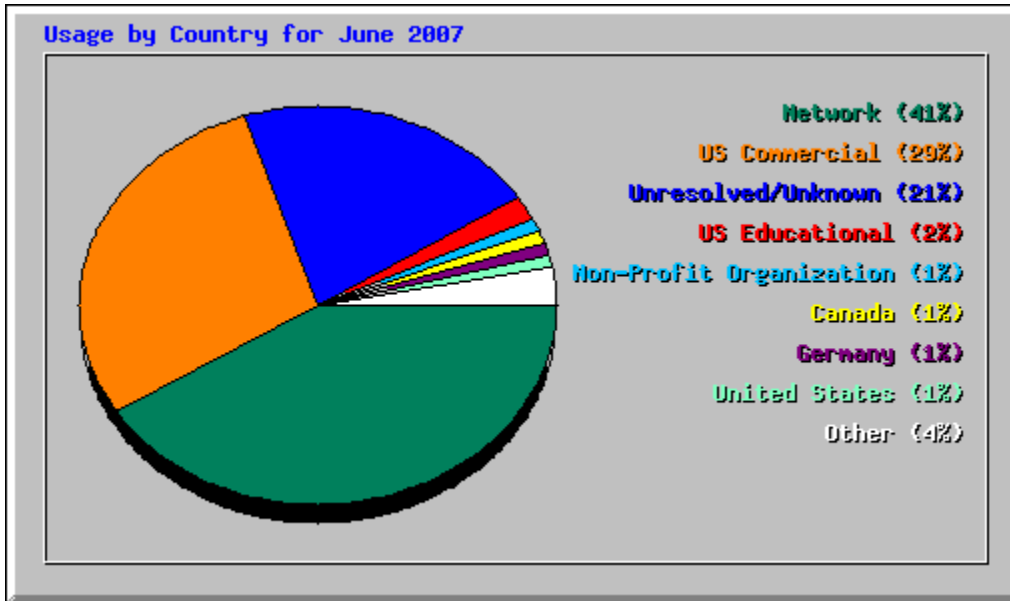

9	161	1.40%	Mozilla/4.0 (compatible; MSIE 6.0; Windows NT 5.1; SV1)
10	140	1.22%	Mozilla/4.0 (compatible; MSIE 6.0; Windows NT 5.0; .NET CLR 1
11	139	1.21%	Mozilla/5.0 (Windows; U; Windows NT 5.1; en-US; rv:1.8.0.12)
12	131	1.14%	msnbot-media/1.0 (+http://search.msn.com/msnbot.htm)
13	112	0.97%	Mozilla/4.0 (compatible; MSIE 6.0; Windows XP)
14	104	0.90%	Mozilla/5.0 (Macintosh; U; Intel Mac OS X; en) AppleWebKit/41
15	101	0.88%	Mozilla/5.0 (Macintosh; U; PPC Mac OS X; en) AppleWebKit/419

Top 30 of 48 Total Countries							
#	Hits		Files		KBytes		Country
1	4697	40.84%	3080	38.70%	116118	36.97%	Network
2	3375	29.34%	2342	29.43%	130212	41.45%	US Commercial
3	2412	20.97%	2130	26.77%	38307	12.19%	Unresolved/Unknown
4	262	2.28%	244	3.07%	11869	3.78%	US Educational
5	155	1.35%	109	1.37%	3793	1.21%	Non-Profit Organization
6	151	1.31%	145	1.82%	2408	0.77%	Canada
7	80	0.70%	51	0.64%	792	0.25%	Germany
8	65	0.57%	58	0.73%	1311	0.42%	United States
9	51	0.44%	46	0.58%	1052	0.33%	United Kingdom
10	40	0.35%	38	0.48%	1482	0.47%	Australia
11	34	0.30%	33	0.41%	1490	0.47%	Italy
12	17	0.15%	16	0.20%	195	0.06%	France
13	16	0.14%	15	0.19%	357	0.11%	Japan
14	16	0.14%	8	0.10%	4	0.00%	Seychelles
15	10	0.09%	10	0.13%	193	0.06%	US Government
16	10	0.09%	10	0.13%	66	0.02%	India
17	10	0.09%	10	0.13%	915	0.29%	Slovenia
18	9	0.08%	9	0.11%	527	0.17%	Austria