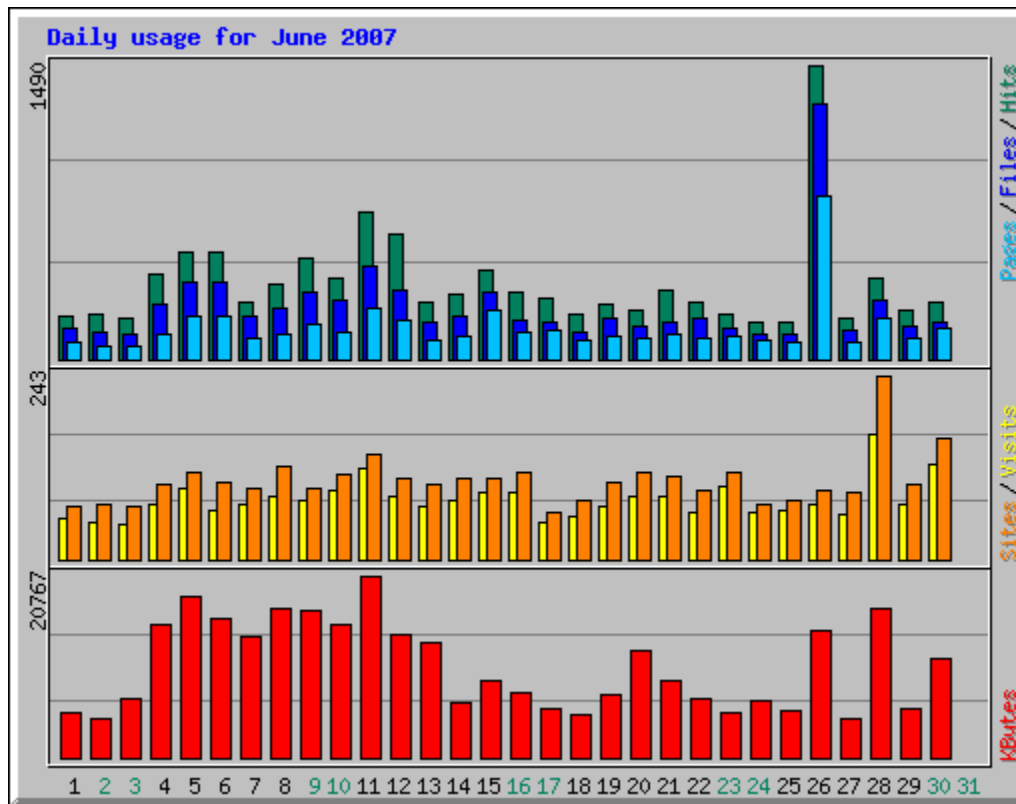

# Usage Statistics for northshorechoral.com

Summary Period: June 2007

Generated 01-Jul-2007 22:13 EDT

[\[Daily Statistics\]](#) [\[Hourly Statistics\]](#) [\[URLs\]](#) [\[Entry\]](#) [\[Exit\]](#) [\[Sites\]](#) [\[Referrers\]](#) [\[Search\]](#) [\[Users\]](#) [\[Agents\]](#) [\[Countries\]](#)

Monthly Statistics for June 2007		
Total Hits	11502	
Total Files	7958	
Total Pages	4769	
Total Visits	2344	
Total KBytes	314123	
Total Unique Sites	1620	
Total Unique URLs	519	
Total Unique Referrers	182	
Total Unique Usernames	1	
Total Unique User Agents	276	
	Avg	Max
Hits per Hour	15	528
Hits per Day	383	1490
Files per Day	265	1290
Pages per Day	158	828
Visits per Day	78	165
KBytes per Day	10471	20767
Hits by Response Code		
Code 200 - OK	7958	
Code 206 - Partial Content	483	
Code 301 - Moved Permanently	82	
Code 302 - Found	26	
Code 304 - Not Modified	1364	
Code 401 - Unauthorized	3	
Code 403 - Forbidden	1	
Code 404 - Not Found	1585	