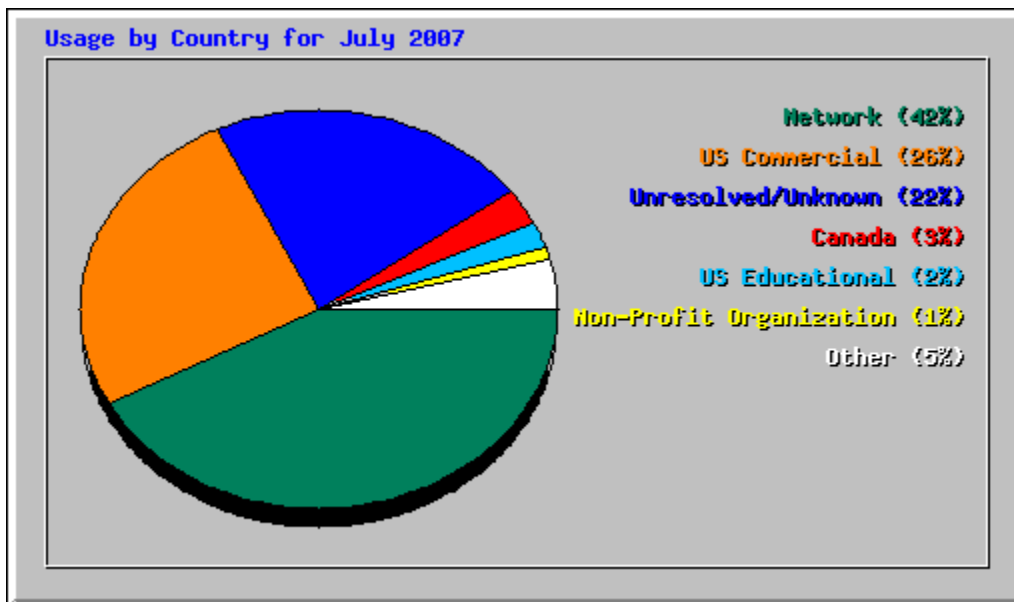

Top 15 of 278 Total User Agents			
#	Hits		User Agent
1	2177	20.60%	Mozilla/5.0 (compatible; Yahoo! Slurp; http://help.yahoo.com/
2	979	9.27%	Mozilla/4.0 (compatible; MSIE 7.0; Windows NT 5.1; .NET CLR 1
3	903	8.55%	msnbot/1.0 (+http://search.msn.com/msnbot.htm)
4	725	6.86%	Mozilla/4.0 (compatible; MSIE 4.0; Windows NT; ...../1.0)
5	633	5.99%	Mozilla/4.0 (compatible; MSIE 6.0; Windows NT 5.1; SV1; .NET
6	479	4.53%	Mozilla/5.0 (compatible; Googlebot/2.1; +http://www.google.co
7	341	3.23%	Mozilla/5.0 (Windows; U; Windows NT 5.1; en-US; rv:1.8.1.4) G
8	302	2.86%	Mozilla/4.0 (compatible; MSIE 6.0; Windows NT 5.0)
9	230	2.18%	CazoodleBot/Nutch-0.9-dev (CazoodleBot Crawler; http://www.ca
10	228	2.16%	Mozilla/4.0 (compatible; MSIE 6.0; Windows NT 5.1)
11	204	1.93%	Mozilla/4.0 (compatible; MSIE 6.0; Windows NT 5.2; SV1; .NET
12	166	1.57%	Mozilla/5.0 (Windows; U; Windows NT 5.1; en-US; rv:1.8.1.5) G
13	151	1.43%	Mozilla/4.0 (compatible; MSIE 7.0; Windows NT 6.0; SLCC1; .NE
14	142	1.34%	Mozilla/4.0 (compatible; MSIE 6.0; Windows NT 5.1; SV1)
15	129	1.22%	LinkWalker/2.0

Top 30 of 50 Total Countries							
#	Hits		Files		KBytes		Country
1	4489	42.49%	2879	41.32%	134438	42.44%	Network
2	2727	25.81%	1795	25.76%	88184	27.84%	US Commercial
3	2311	21.87%	1892	27.15%	69011	21.78%	Unresolved/Unknown
4	297	2.81%	288	4.13%	3335	1.05%	Canada
5	241	2.28%	216	3.10%	5809	1.83%	US Educational
		0.77%		1.09%		1.07%