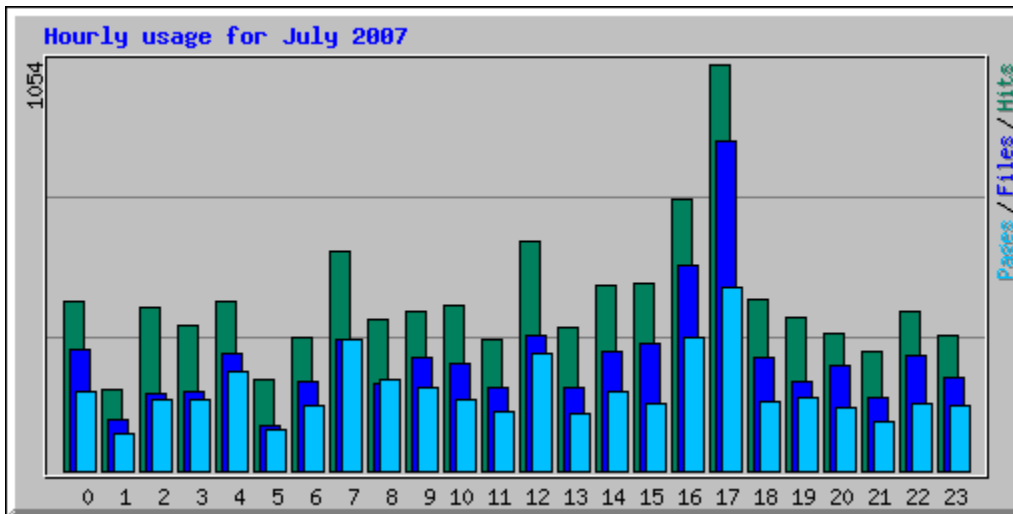

22	299	2.83%	210	3.01%	164	3.29%	127	4.72%	139	8.51%	5429	1.71%
23	263	2.49%	175	2.51%	105	2.11%	80	2.98%	105	6.43%	13331	4.21%
24	192	1.82%	130	1.87%	81	1.63%	63	2.34%	85	5.21%	4454	1.41%
25	342	3.24%	230	3.30%	188	3.77%	55	2.05%	83	5.08%	8269	2.61%
26	505	4.78%	313	4.49%	211	4.24%	87	3.24%	99	6.06%	14582	4.60%
27	276	2.61%	184	2.64%	106	2.13%	61	2.27%	73	4.47%	7194	2.27%
28	220	2.08%	153	2.20%	91	1.83%	59	2.19%	78	4.78%	7357	2.32%
29	256	2.42%	174	2.50%	107	2.15%	54	2.01%	78	4.78%	13159	4.15%
30	340	3.22%	236	3.39%	134	2.69%	72	2.68%	96	5.88%	12702	4.01%
31	441	4.17%	276	3.96%	278	5.58%	63	2.34%	80	4.90%	11502	3.63%

Hourly Statistics for July 2007												
Hour	Hits			Files			Pages			KBytes		
	Avg	Total		Avg	Total		Avg	Total		Avg	Total	
0	14	437	4.14%	10	316	4.54%	6	206	4.13%	382	11827	3.73%
1	6	210	1.99%	4	134	1.92%	3	98	1.97%	234	7248	2.29%
2	13	421	3.98%	6	198	2.84%	6	186	3.73%	377	11688	3.69%
3	12	376	3.56%	6	207	2.97%	5	185	3.71%	595	18453	5.82%
4	14	437	4.14%	9	304	4.36%	8	258	5.18%	292	9051	2.86%
5	7	237	2.24%	3	119	1.71%	3	104	2.09%	217	6740	2.13%
6	11	346	3.27%	7	230	3.30%	5	169	3.39%	223	6898	2.18%
7	18	568	5.38%	10	338	4.85%	10	339	6.80%	321	9956	3.14%
8	12	392	3.71%	7	225	3.23%	7	236	4.74%	205	6361	2.01%
9	13	412	3.90%	9	291	4.18%	6	214	4.30%	297	9194	2.90%
10	13	427	4.04%	9	280	4.02%	5	185	3.71%	444	13759	4.34%
11	11	342	3.24%	7	217	3.11%	4	151	3.03%	314	9730	3.07%
12	19	592	5.60%	11	351	5.04%	9	305	6.12%	589	18248	5.76%
13	12	373	3.53%	6	213	3.06%	4	149	2.99%	381	11798	3.72%
14	15	480	4.54%	9	308	4.42%	6	205	4.11%	526	16313	5.15%
15	15	487	4.61%	10	328	4.71%	5	172	3.45%	417	12923	4.08%