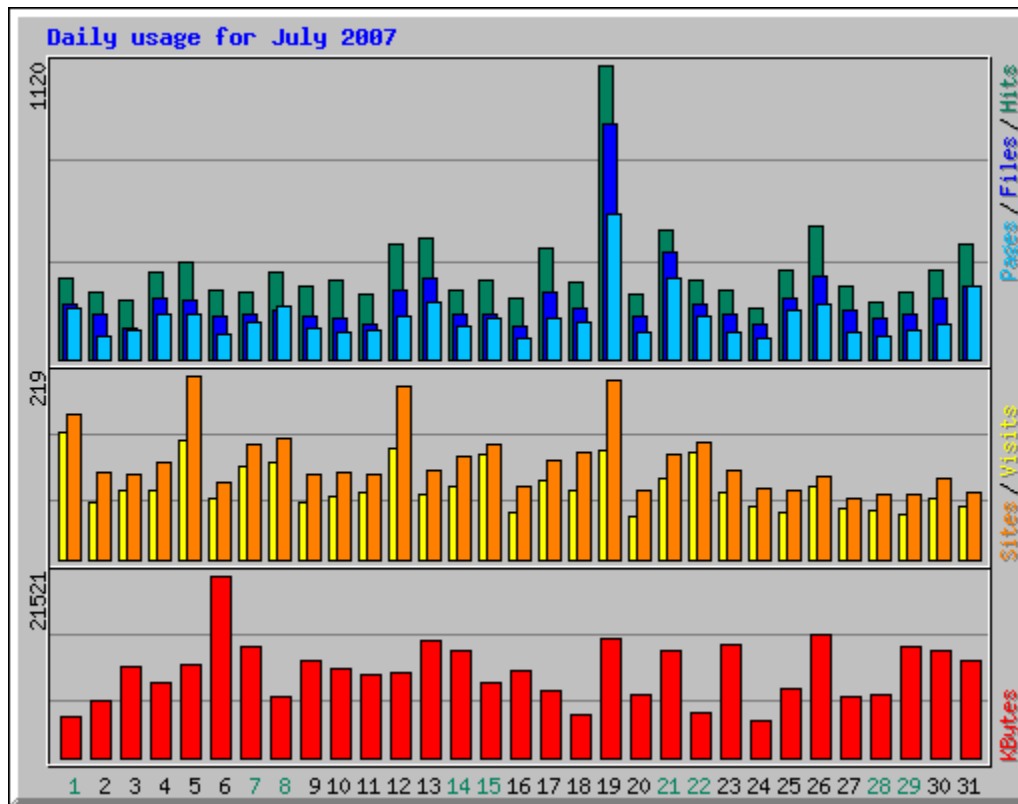

Usage Statistics for northshorechoral.com

Summary Period: July 2007

Generated 01-Aug-2007 06:20 EDT

[\[Daily Statistics\]](#) [\[Hourly Statistics\]](#) [\[URLs\]](#) [\[Entry\]](#) [\[Exit\]](#) [\[Sites\]](#) [\[Referrers\]](#) [\[Search\]](#) [\[Users\]](#) [\[Agents\]](#) [\[Countries\]](#)

Monthly Statistics for July 2007		
Total Hits	10566	
Total Files	6968	
Total Pages	4982	
Total Visits	2689	
Total KBytes	316806	
Total Unique Sites	1633	
Total Unique URLs	608	
Total Unique Referrers	192	
Total Unique Usernames	2	
Total Unique User Agents	278	
	Avg	Max
Hits per Hour	14	532
Hits per Day	340	1120
Files per Day	224	893
Pages per Day	160	550
Visits per Day	86	150
KBytes per Day	10220	21521
Hits by Response Code		
Code 200 - OK	6968	
Code 206 - Partial Content	557	
Code 301 - Moved Permanently	48	
Code 302 - Found	28	
Code 304 - Not Modified	1678	
Code 401 - Unauthorized	31	
Code 403 - Forbidden	1	
Code 404 - Not Found	1250	
Code 405 - Method Not Allowed	5	