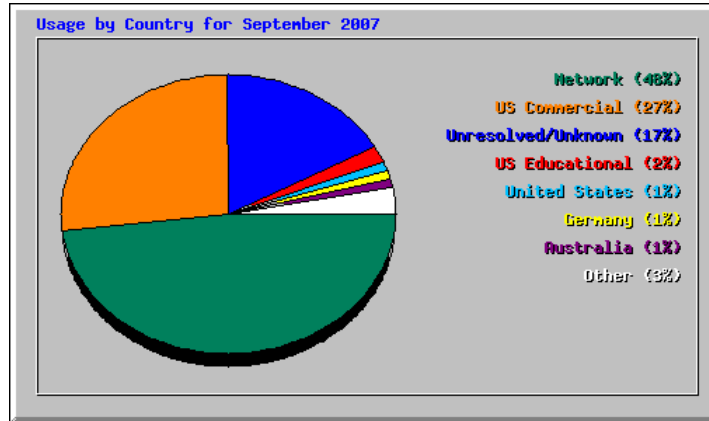

9	181	2.06%	Java/1.5.0_11
10	156	1.78%	msnbot-media/1.0 (+http://search.msn.com/msnbot.htm)
11	145	1.65%	Mozilla/4.0 (compatible; MSIE 7.0; Windows NT 6.0; SLCC1; .NE
12	140	1.60%	Mozilla/5.0 (Macintosh; U; PPC Mac OS X; en) AppleWebKit/419.
13	132	1.50%	Mozilla/4.0 (compatible; MSIE 6.0; Windows NT 5.0) Opera 7.23
14	121	1.38%	Mozilla/4.0 (compatible; MSIE 6.0; Windows NT 5.0)
15	112	1.28%	Mozilla/4.0 (compatible; MSIE 6.0; Windows XP)

Top 30 of 51 Total Countries							
#	Hits		Files		KBytes		Country
1	4188	47.72%	3153	50.04%	112243	43.70%	Network
2	2389	27.22%	1621	25.73%	81865	31.87%	US Commercial
3	1463	16.67%	1308	20.76%	44272	17.24%	Unresolved/Unknown
4	194	2.21%	180	2.86%	4879	1.90%	US Educational
5	73	0.83%	54	0.86%	1067	0.42%	United States
6	64	0.73%	42	0.67%	2143	0.83%	Germany
7	52	0.59%	51	0.81%	1434	0.56%	Australia
8	30	0.34%	30	0.48%	554	0.22%	Non-Profit Organization
9	29	0.33%	29	0.46%	516	0.20%	Belgium
10	25	0.28%	25	0.40%	504	0.20%	Netherlands
11	23	0.26%	23	0.37%	1199	0.47%	Brazil
12	22	0.25%	22	0.35%	463	0.18%	United Kingdom
13	21	0.24%	20	0.32%	237	0.09%	Greece
14	21	0.24%	21	0.33%	370	0.14%	Poland
15	17	0.19%	17	0.27%	477	0.19%	Canada
16	14	0.16%	7	0.11%	4	0.00%	Seychelles
17	11	0.13%	11	0.17%	182	0.07%	US Military
18	11	0.13%	11	0.17%	174	0.07%	Ireland
19	10	0.11%	10	0.16%	239	0.09%	France
20	10	0.11%	10	0.16%	226	0.09%	Turkey
21	9	0.10%	9	0.14%	149	0.06%	Austria
22	9	0.10%	9	0.14%	122	0.05%	Spain
23	8	0.09%	8	0.13%	158	0.06%	Lebanon
24	7	0.08%	7	0.11%	94	0.04%	Argentina
25	6	0.07%	1	0.02%	5	0.00%	Malaysia
26	6	0.07%	2	0.03%	48	0.02%	Russian Federation
27	6	0.07%	6	0.10%	607	0.24%	Thailand
28	5	0.06%	5	0.08%	186	0.07%	Romania
29	4	0.05%	4	0.06%	54	0.02%	India
30	4	0.05%	4	0.06%	170	0.07%	Japan