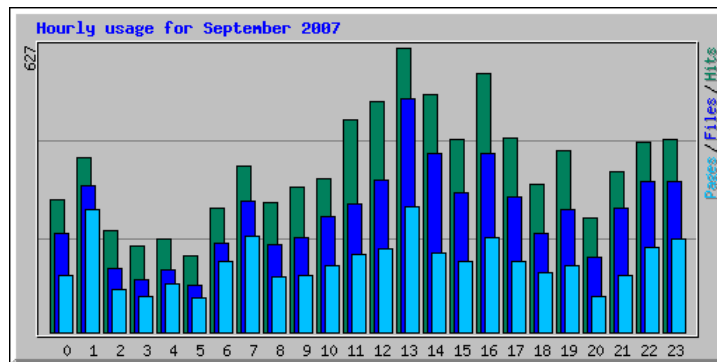

5	314	3.58%	236	3.75%	176	4.74%	55	2.82%	70	4.73%	8766	3.41%
6	261	2.97%	198	3.14%	124	3.34%	56	2.87%	82	5.54%	5659	2.20%
7	385	4.39%	206	3.27%	109	2.93%	65	3.34%	89	6.01%	10199	3.97%
8	263	3.00%	214	3.40%	104	2.80%	56	2.87%	104	7.02%	6136	2.39%
9	181	2.06%	131	2.08%	73	1.97%	57	2.92%	92	6.21%	11109	4.33%
10	315	3.59%	186	2.95%	118	3.18%	56	2.87%	84	5.67%	6595	2.57%
11	385	4.39%	294	4.67%	184	4.95%	77	3.95%	113	7.63%	8082	3.15%
12	215	2.45%	168	2.67%	73	1.97%	46	2.36%	94	6.35%	3639	1.42%
13	201	2.29%	138	2.19%	70	1.88%	49	2.51%	91	6.14%	4707	1.83%
14	226	2.57%	163	2.59%	79	2.13%	57	2.92%	93	6.28%	5573	2.17%
15	225	2.56%	157	2.49%	98	2.64%	71	3.64%	94	6.35%	3781	1.47%
16	183	2.08%	110	1.75%	75	2.02%	64	3.28%	88	5.94%	3540	1.38%
17	403	4.59%	282	4.48%	145	3.90%	85	4.36%	115	7.77%	12770	4.97%
18	316	3.60%	220	3.49%	142	3.82%	70	3.59%	85	5.74%	10792	4.20%
19	505	5.75%	421	6.68%	295	7.94%	71	3.64%	103	6.95%	12102	4.71%
20	271	3.09%	189	3.00%	105	2.83%	64	3.28%	93	6.28%	14480	5.64%
21	256	2.92%	198	3.14%	91	2.45%	50	2.57%	78	5.27%	11397	4.44%
22	170	1.94%	119	1.89%	75	2.02%	50	2.57%	75	5.06%	3367	1.31%
23	239	2.72%	171	2.71%	96	2.58%	73	3.75%	100	6.75%	6014	2.34%
24	531	6.05%	339	5.38%	177	4.77%	92	4.72%	115	7.77%	9369	3.65%
25	365	4.16%	261	4.14%	134	3.61%	64	3.28%	98	6.62%	12168	4.74%
26	268	3.05%	191	3.03%	120	3.23%	76	3.90%	96	6.48%	11897	4.63%
27	237	2.70%	192	3.05%	105	2.83%	74	3.80%	98	6.62%	9010	3.51%
28	314	3.58%	212	3.36%	129	3.47%	55	2.82%	84	5.67%	8042	3.13%
29	358	4.08%	301	4.78%	236	6.35%	51	2.62%	83	5.60%	18248	7.10%
30	284	3.24%	199	3.16%	104	2.80%	77	3.95%	94	6.35%	11697	4.55%

Hourly Statistics for September 2007												
Hour	Hits		Files		Pages		KBytes					
	Avg	Total	Avg	Total	Avg	Total	Avg	Total				
0	9	291	3.32%	7	219	3.48%	4	126	3.39%	298	8951	3.48%
1	12	386	4.40%	10	324	5.14%	9	270	7.27%	335	10050	3.91%
2	7	223	2.54%	4	140	2.22%	3	94	2.53%	214	6432	2.50%
3	6	190	2.16%	3	115	1.83%	2	80	2.15%	304	9114	3.55%
4	6	204	2.32%	4	136	2.16%	3	108	2.91%	206	6173	2.40%
5	5	169	1.93%	3	103	1.63%	2	75	2.02%	136	4079	1.59%
6	9	273	3.11%	6	197	3.13%	5	157	4.23%	316	9467	3.69%
7	12	367	4.18%	9	289	4.59%	7	211	5.68%	343	10284	4.00%
8	9	286	3.26%	6	193	3.06%	4	122	3.28%	216	6486	2.53%
9	10	321	3.66%	6	208	3.30%	4	124	3.34%	326	9778	3.81%
10	11	338	3.85%	8	255	4.05%	4	146	3.93%	314	9419	3.67%
11	15	467	5.32%	9	284	4.51%	5	172	4.63%	321	9618	3.74%
12	16	508	5.79%	11	334	5.30%	6	185	4.98%	682	20461	7.97%
13	20	627	7.14%	17	515	8.17%	9	275	7.40%	360	10792	4.20%
14	17	525	5.98%	13	395	6.27%	5	176	4.74%	660	19797	7.71%
15	14	426	4.85%	10	308	4.89%	5	156	4.20%	337	10121	3.94%
16	19	570	6.49%	13	395	6.27%	6	208	5.60%	588	17649	6.87%
17	14	428	4.88%	9	297	4.71%	5	155	4.17%	272	8148	3.17%
18	10	326	3.71%	7	219	3.48%	4	132	3.55%	255	7647	2.98%
19	13	401	4.57%	9	271	4.30%	4	146	3.93%	699	20959	8.16%