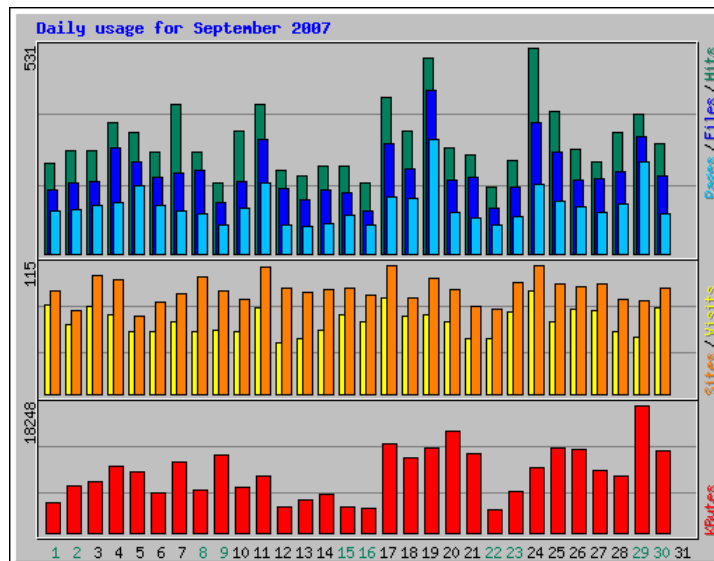

Usage Statistics for northshorechoral.com

Summary Period: September 2007
Generated 01-Oct-2007 20:56 EDT

[\[Daily Statistics\]](#) [\[Hourly Statistics\]](#) [\[URLs\]](#) [\[Entry\]](#) [\[Exit\]](#) [\[Sites\]](#) [\[Referrers\]](#) [\[Search\]](#) [\[Users\]](#) [\[Agents\]](#) [\[Countries\]](#)

Monthly Statistics for September 2007		
Total Hits	8777	
Total Files	6301	
Total Pages	3714	
Total Visits	1949	
Total KBytes	256849	
Total Unique Sites	1481	
Total Unique URLs	415	
Total Unique Referrers	214	
Total Unique Usernames	1	
Total Unique User Agents	292	
	Avg	Max
Hits per Hour	12	189
Hits per Day	292	531
Files per Day	210	421
Pages per Day	123	295
Visits per Day	64	92
KBytes per Day	8562	18248
Hits by Response Code		
Code 200 - OK	6301	
Code 206 - Partial Content	442	
Code 301 - Moved Permanently	6	
Code 302 - Found	4	
Code 304 - Not Modified	1131	
Code 401 - Unauthorized	7	
Code 404 - Not Found	886	

Daily Statistics for September 2007												
Day	Hits		Files		Pages		Visits		Sites		KBytes	
1	234	2.67%	164	2.60%	110	2.96%	79	4.05%	92	6.21%	4276	1.66%
2	267	3.04%	182	2.89%	112	3.02%	62	3.18%	74	5.00%	6662	2.59%
3	267	3.04%	187	2.97%	124	3.34%	78	4.00%	105	7.09%	7234	2.82%
4	338	3.85%	272	4.32%	131	3.53%	71	3.64%	102	6.89%	9537	3.71%