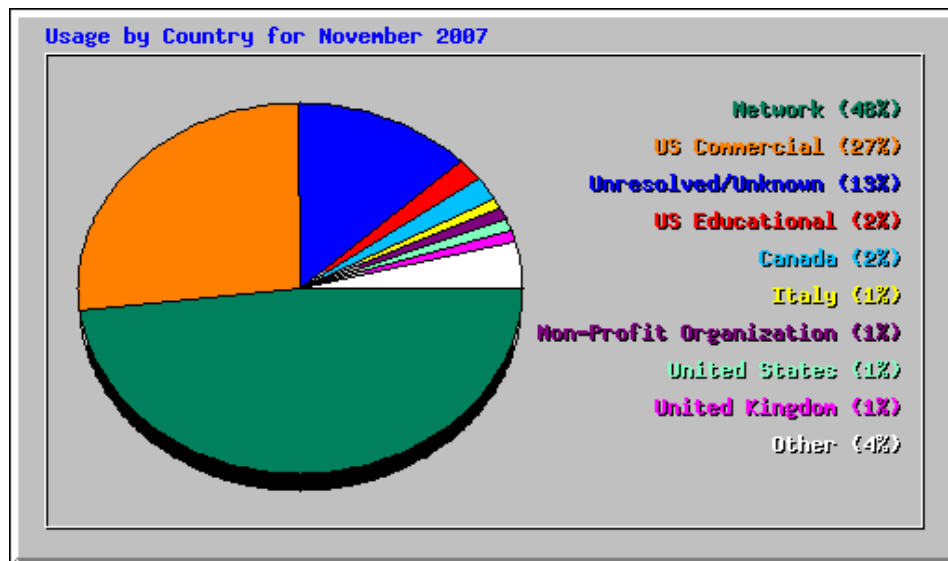

Top 30 of 56 Total Countries							
#	Hits		Files		KBytes		Country
1	5681	48.03%	4438	51.62%	164817	51.25%	Network
2	3139	26.54%	1927	22.41%	83853	26.08%	US Commercial
3	1502	12.70%	1333	15.50%	42055	13.08%	Unresolved/Unknown
4	243	2.05%	241	2.80%	5470	1.70%	US Educational
5	217	1.83%	212	2.47%	2827	0.88%	Canada
6	135	1.14%	121	1.41%	1992	0.62%	Italy
7	118	1.00%	98	1.14%	4216	1.31%	Non-Profit Organization
8	110	0.93%	89	1.04%	1750	0.54%	United States
9	66	0.56%	65	0.76%	1783	0.55%	United Kingdom
10	59	0.50%	57	0.66%	647	0.20%	Czech Republic
11	52	0.44%	52	0.60%	567	0.18%	Moldova
12	48	0.41%	47	0.55%	439	0.14%	Germany
13	48	0.41%	48	0.56%	612	0.19%	France
14	40	0.34%	13	0.15%	230	0.07%	Argentina
15	38	0.32%	38	0.44%	1068	0.33%	Australia
16	32	0.27%	21	0.24%	841	0.26%	Switzerland
17	29	0.25%	29	0.34%	1947	0.61%	US Government
18	25	0.21%	25	0.29%	529	0.16%	Singapore
19	24	0.20%	20	0.23%	410	0.13%	Poland
20	23	0.19%	23	0.27%	434	0.13%	Brazil
21	17	0.14%	17	0.20%	471	0.15%	Netherlands
22	16	0.14%	8	0.09%	8	0.00%	Seychelles
23	15	0.13%	9	0.10%	248	0.08%	Sweden
24	14	0.12%	14	0.16%	149	0.05%	Chile
25	14	0.12%	13	0.15%	422	0.13%	Japan
26	13	0.11%	13	0.15%	633	0.20%	Romania
27	11	0.09%	11	0.13%	329	0.10%	Yugoslavia
28	10	0.08%	10	0.12%	118	0.04%	Finland
29	10	0.08%	5	0.06%	61	0.02%	Norway
30	8	0.07%	8	0.09%	249	0.08%	Croatia (Hrvatska)