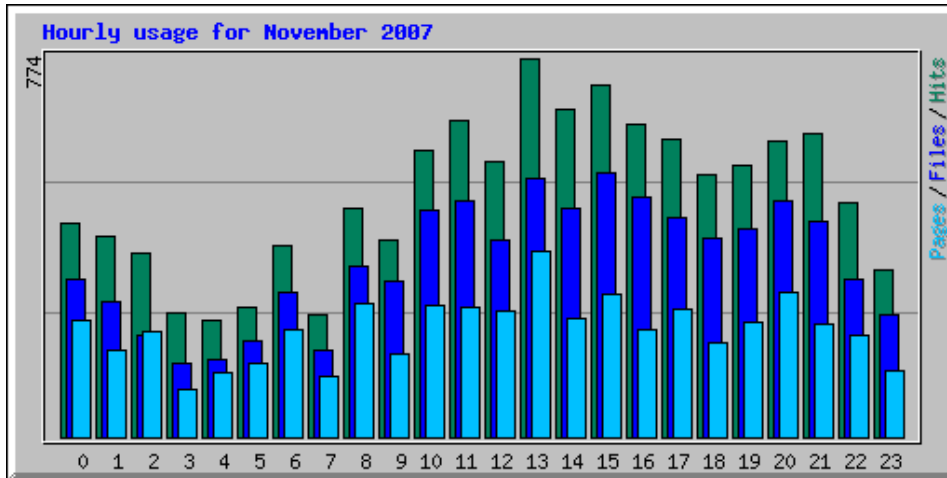

26	447	3.78%	356	4.14%	227	4.30%	87	3.48%	134	7.63%	9054	2.82%
27	521	4.41%	410	4.77%	285	5.40%	92	3.68%	120	6.83%	12608	3.92%
28	358	3.03%	223	2.59%	132	2.50%	92	3.68%	131	7.46%	11761	3.66%
29	463	3.91%	270	3.14%	230	4.36%	97	3.88%	130	7.40%	6446	2.00%
30	337	2.85%	209	2.43%	108	2.05%	65	2.60%	101	5.75%	7550	2.35%

Hourly Statistics for November 2007												
Hour	Hits			Files			Pages			KBytes		
	Avg	Total		Avg	Total		Avg	Total		Avg	Total	
0	14	437	3.69%	10	322	3.75%	7	239	4.53%	314	9409	2.93%
1	13	410	3.47%	9	275	3.20%	5	176	3.34%	323	9701	3.02%
2	12	374	3.16%	6	207	2.41%	7	216	4.09%	215	6452	2.01%
3	8	255	2.16%	5	151	1.76%	3	98	1.86%	533	15990	4.97%
4	7	237	2.00%	5	159	1.85%	4	131	2.48%	114	3422	1.06%
5	8	266	2.25%	6	198	2.30%	4	149	2.82%	453	13603	4.23%
6	13	391	3.31%	9	296	3.44%	7	218	4.13%	305	9141	2.84%
7	8	249	2.11%	5	178	2.07%	4	123	2.33%	193	5789	1.80%
8	15	468	3.96%	11	347	4.04%	9	271	5.14%	308	9231	2.87%
9	13	401	3.39%	10	317	3.69%	5	168	3.18%	583	17481	5.44%
10	19	586	4.95%	15	465	5.41%	8	268	5.08%	310	9300	2.89%
11	21	645	5.45%	16	481	5.59%	8	266	5.04%	551	16539	5.14%
12	18	564	4.77%	13	401	4.66%	8	259	4.91%	682	20459	6.36%
13	25	774	6.54%	17	528	6.14%	12	380	7.20%	467	14024	4.36%
14	22	669	5.66%	15	466	5.42%	8	242	4.59%	583	17480	5.44%
15	23	719	6.08%	18	540	6.28%	9	292	5.53%	642	19246	5.99%
16	21	639	5.40%	16	491	5.71%	7	219	4.15%	613	18381	5.72%
17	20	608	5.14%	14	447	5.20%	8	263	4.98%	610	18288	5.69%
18	17	535	4.52%	13	405	4.71%	6	193	3.66%	486	14567	4.53%
19	18	555	4.69%	14	427	4.97%	7	235	4.45%	564	16920	5.26%
20	20	604	5.11%	16	482	5.61%	9	296	5.61%	654	19615	6.10%
21	20	621	5.25%	14	441	5.13%	7	231	4.38%	357	10717	3.33%
22	16	480	4.06%	10	323	3.76%	6	209	3.96%	563	16885	5.25%
23	11	340	2.87%	8	251	2.92%	4	135	2.56%	298	8925	2.78%