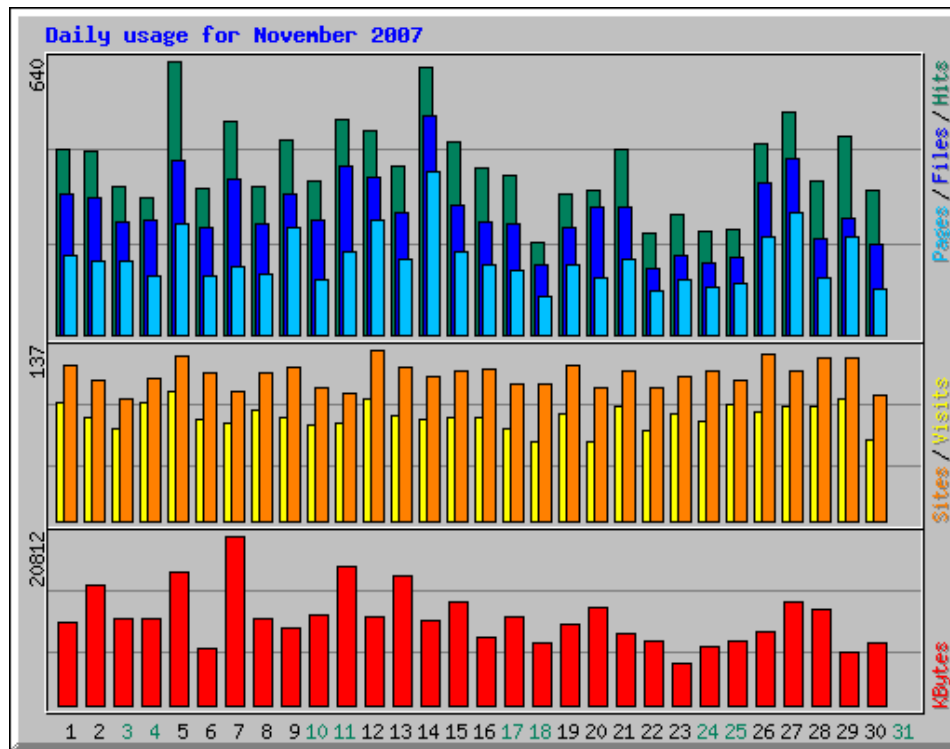

Usage Statistics for northshorechoral.com

Summary Period: November 2007
Generated 01-Dec-2007 22:57 EST

[\[Daily Statistics\]](#) [\[Hourly Statistics\]](#) [\[URLs\]](#) [\[Entry\]](#) [\[Exit\]](#) [\[Sites\]](#) [\[Referrers\]](#) [\[Search\]](#) [\[Users\]](#) [\[Agents\]](#) [\[Countries\]](#)

Monthly Statistics for November 2007		
Total Hits	11827	
Total Files	8598	
Total Pages	5277	
Total Visits	2500	
Total KBytes	321565	
Total Unique Sites	1757	
Total Unique URLs	330	
Total Unique Referrers	249	
Total Unique Usernames	3	
Total Unique User Agents	314	
	Avg	Max
Hits per Hour	16	134
Hits per Day	394	640
Files per Day	286	511
Pages per Day	175	379
Visits per Day	83	103
KBytes per Day	10719	20812
Hits by Response Code		
Code 200 - OK	8598	
Code 206 - Partial Content	473	
Code 301 - Moved Permanently	15	
Code 302 - Found	19	
Code 304 - Not Modified	1690	
Code 400 - Bad Request	9	
Code 401 - Unauthorized	6	
Code 403 - Forbidden	2	
Code 404 - Not Found	1008	
Code 405 - Method Not Allowed	7	