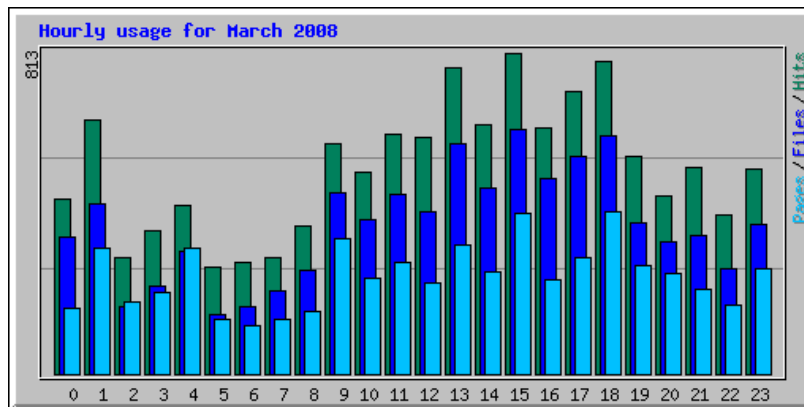

1	842	6.75%	683	7.56%	522	8.75%	91	3.10%	130	5.86%	29049	9.43%
2	551	4.41%	372	4.12%	266	4.46%	87	2.96%	123	5.54%	19315	6.27%
3	396	3.17%	294	3.26%	187	3.14%	99	3.37%	139	6.26%	6554	2.13%
4	525	4.21%	388	4.30%	258	4.33%	113	3.85%	156	7.03%	10285	3.34%
5	385	3.08%	268	2.97%	119	2.00%	52	1.77%	85	3.83%	24415	7.93%
6	280	2.24%	208	2.30%	104	1.74%	47	1.60%	72	3.24%	12040	3.91%
7	345	2.76%	241	2.67%	122	2.05%	65	2.21%	96	4.33%	6470	2.10%
8	302	2.42%	233	2.58%	137	2.30%	101	3.44%	131	5.90%	9791	3.18%
9	374	3.00%	244	2.70%	157	2.63%	109	3.71%	134	6.04%	7620	2.47%
10	408	3.27%	279	3.09%	224	3.76%	133	4.53%	164	7.39%	7987	2.59%
11	626	5.01%	528	5.85%	356	5.97%	181	6.16%	238	10.73%	18023	5.85%
12	545	4.37%	400	4.43%	276	4.63%	124	4.22%	177	7.98%	12877	4.18%
13	572	4.58%	473	5.24%	340	5.70%	120	4.09%	160	7.21%	13882	4.51%
14	617	4.94%	483	5.35%	297	4.98%	124	4.22%	184	8.29%	9605	3.12%
15	322	2.58%	221	2.45%	152	2.55%	93	3.17%	128	5.77%	5292	1.72%
16	567	4.54%	410	4.54%	250	4.19%	122	4.16%	160	7.21%	9360	3.04%
17	499	4.00%	381	4.22%	210	3.52%	102	3.47%	137	6.17%	9081	2.95%
18	489	3.92%	356	3.94%	229	3.84%	107	3.64%	137	6.17%	17863	5.80%
19	431	3.45%	369	4.09%	182	3.05%	49	1.67%	83	3.74%	10678	3.47%
20	206	1.65%	159	1.76%	71	1.19%	46	1.57%	79	3.56%	3869	1.26%
21	431	3.45%	290	3.21%	228	3.82%	105	3.58%	167	7.53%	8465	2.75%
22	227	1.82%	147	1.63%	102	1.71%	96	3.27%	139	6.26%	4099	1.33%
23	234	1.87%	140	1.55%	109	1.83%	89	3.03%	138	6.22%	8829	2.87%
24	300	2.40%	193	2.14%	143	2.40%	80	2.72%	123	5.54%	4737	1.54%
25	352	2.82%	196	2.17%	212	3.56%	113	3.85%	156	7.03%	5629	1.83%
26	297	2.38%	185	2.05%	120	2.01%	100	3.41%	139	6.26%	5383	1.75%
27	240	1.92%	157	1.74%	99	1.66%	52	1.77%	131	5.90%	4806	1.56%
28	352	2.82%	247	2.74%	144	2.41%	85	2.90%	130	5.86%	5849	1.90%
29	188	1.51%	125	1.38%	90	1.51%	65	2.21%	93	4.19%	7361	2.39%
30	295	2.36%	177	1.96%	136	2.28%	100	3.41%	148	6.67%	4259	1.38%
31	285	2.28%	182	2.02%	121	2.03%	88	3.00%	149	6.71%	4576	1.49%

Hourly Statistics for March 2008												
Hour	Hits			Files			Pages			KBytes		
	Avg	Total	%	Avg	Total	%	Avg	Total	%	Avg	Total	%
0	14	442	3.54%	11	346	3.83%	5	168	2.82%	331	10267	3.33%
1	20	642	5.14%	13	430	4.76%	10	317	5.32%	759	23522	7.64%
2	9	294	2.36%	5	172	1.90%	5	183	3.07%	274	8498	2.76%
3	11	362	2.90%	7	224	2.48%	6	206	3.45%	123	3801	1.23%
4	13	428	3.43%	10	311	3.44%	10	318	5.33%	370	11482	3.73%
5	8	269	2.15%	4	151	1.67%	4	137	2.30%	278	8612	2.80%
6	9	282	2.26%	5	172	1.90%	3	123	2.06%	182	5638	1.83%