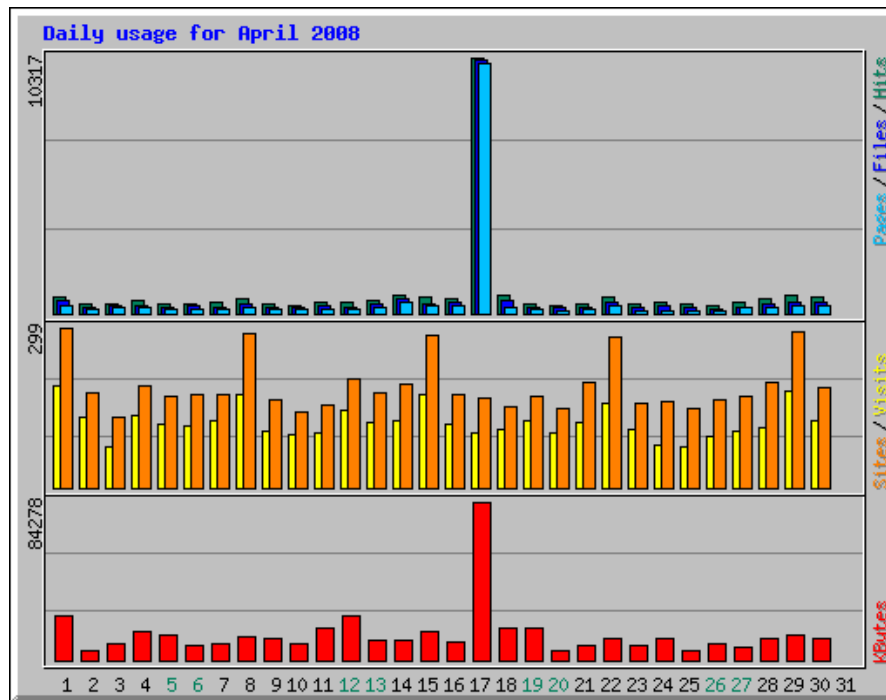

Usage Statistics for northshorechoral.com

Summary Period: April 2008

Generated 01-May-2008 05:48 EDT

[\[Daily Statistics\]](#) [\[Hourly Statistics\]](#) [\[URLs\]](#) [\[Entry\]](#) [\[Exit\]](#) [\[Sites\]](#) [\[Referrers\]](#) [\[Search\]](#) [\[Users\]](#) [\[Agents\]](#) [\[Countries\]](#)

Monthly Statistics for April 2008		
Total Hits	24764	
Total Files	19822	
Total Pages	16492	
Total Visits	3651	
Total KBytes	423580	
Total Unique Sites	2421	
Total Unique URLs	496	
Total Unique Referrers	317	
Total Unique Usernames	1	
Total Unique User Agents	382	
	Avg	Max
Hits per Hour	34	8469
Hits per Day	825	10317
Files per Day	660	10199
Pages per Day	549	10079
Visits per Day	121	189
KBytes per Day	14119	84278
Hits by Response Code		
Code 200 - OK	19822	
Code 206 - Partial Content	537	
Code 301 - Moved Permanently	24	
Code 302 - Found	36	
Code 304 - Not Modified	2513	
Code 401 - Unauthorized	8	
Code 403 - Forbidden	2	
Code 404 - Not Found	1821	
Code 405 - Method Not Allowed	1	