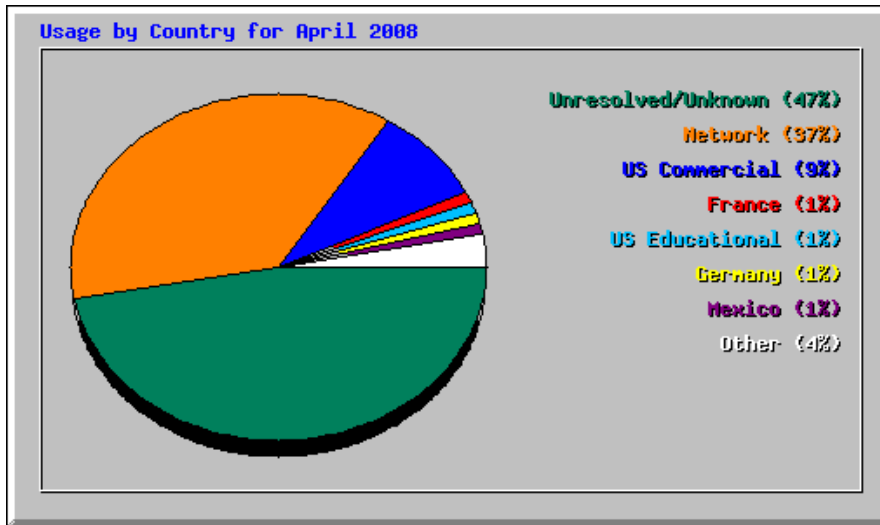

9	366	1.48%	msnbot/1.1 (+http://search.msn.com/msnbot.htm)
10	329	1.33%	Mozilla/4.0 (compatible; MSIE 7.0; Windows NT 6.0; SLCC1; .NE
11	249	1.01%	Mozilla/4.0 (compatible; MSIE 6.0; Windows NT 5.1)
12	248	1.00%	Mozilla/4.0 (compatible; MSIE 6.0; Windows NT 5.1; Q312461; S
13	219	0.88%	Mozilla/4.0 (compatible ; MSIE 6.0; Windows NT 5.1)
14	170	0.69%	Mozilla/4.0 (compatible; MSIE 7.0; Windows NT 5.2)
15	159	0.64%	Mozilla/5.0 (Macintosh; U; PPC Mac OS X 10_4_11; en) AppleWeb

Top 30 of 57 Total Countries							
#	Hits		Files		KBytes		Country
1	11561	46.68%	11360	57.31%	116593	27.53%	Unresolved/Unknown
2	9115	36.81%	5787	29.19%	212434	50.15%	Network
3	2257	9.11%	1535	7.74%	51518	12.16%	US Commercial
4	357	1.44%	318	1.60%	5793	1.37%	France
5	239	0.97%	227	1.15%	5900	1.39%	US Educational
6	153	0.62%	137	0.69%	2434	0.57%	Germany
7	137	0.55%	123	0.62%	2538	0.60%	Mexico
8	120	0.48%	107	0.54%	2257	0.53%	Greece
9	84	0.34%	82	0.41%	2253	0.53%	United Kingdom
10	70	0.28%	68	0.34%	2637	0.62%	Netherlands
11	62	0.25%	60	0.30%	1791	0.42%	Australia
12	53	0.21%	52	0.26%	770	0.18%	Canada
13	49	0.20%	47	0.24%	2075	0.49%	US Government
14	49	0.20%	49	0.25%	2195	0.52%	Brazil
15	40	0.16%	32	0.16%	360	0.09%	Ireland
16	32	0.13%	30	0.15%	768	0.18%	Austria
17	29	0.12%	27	0.14%	2161	0.51%	Switzerland
18	26	0.10%	26	0.13%	439	0.10%	Belgium
19	23	0.09%	23	0.12%	1237	0.29%	Non-Profit Organization
20	23	0.09%	21	0.11%	498	0.12%	Poland
21	23	0.09%	14	0.07%	527	0.12%	Sweden
22	22	0.09%	22	0.11%	889	0.21%	Italy
23	20	0.08%	20	0.10%	579	0.14%	India
24	20	0.08%	10	0.05%	10	0.00%	Seychelles
25	17	0.07%	13	0.07%	105	0.02%	New Zealand (Aotearoa)