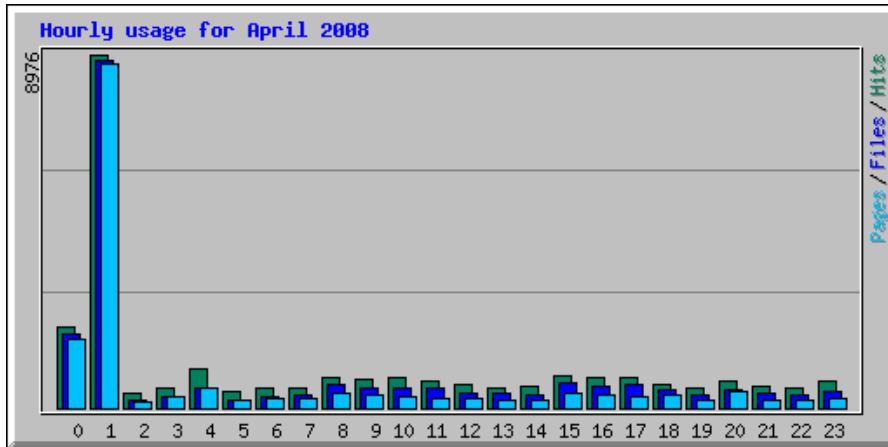

29	727	2.94%	453	2.29%	324	1.96%	179	4.90%	290	11.98%	13064	3.08%
30	633	2.56%	449	2.27%	290	1.76%	124	3.40%	188	7.77%	12020	2.84%

Hourly Statistics for April 2008												
Hour	Hits			Files			Pages			KBytes		
	Avg	Total		Avg	Total		Avg	Total		Avg	Total	
0	68	2046	8.26%	62	1870	9.43%	58	1744	10.57%	1018	30529	7.21%
1	299	8976	36.25%	293	8813	44.46%	290	8716	52.85%	2578	77347	18.26%
2	11	355	1.43%	6	203	1.02%	5	158	0.96%	307	9224	2.18%
3	16	492	1.99%	10	300	1.51%	10	301	1.83%	221	6645	1.57%
4	32	985	3.98%	17	512	2.58%	16	497	3.01%	672	20152	4.76%
5	13	408	1.65%	6	181	0.91%	6	183	1.11%	412	12368	2.92%
6	16	508	2.05%	9	289	1.46%	7	234	1.42%	418	12533	2.96%
7	17	520	2.10%	10	329	1.66%	8	250	1.52%	573	17187	4.06%
8	25	754	3.04%	19	575	2.90%	12	389	2.36%	1067	32001	7.55%
9	24	723	2.92%	16	499	2.52%	11	351	2.13%	534	16021	3.78%
10	26	795	3.21%	16	501	2.53%	9	274	1.66%	630	18911	4.46%
11	23	705	2.85%	16	487	2.46%	7	232	1.41%	580	17397	4.11%
12	19	593	2.39%	12	389	1.96%	8	248	1.50%	503	15101	3.57%
13	16	490	1.98%	11	355	1.79%	6	193	1.17%	350	10504	2.48%
14	18	564	2.28%	10	322	1.62%	6	195	1.18%	449	13456	3.18%
15	27	816	3.30%	20	624	3.15%	12	381	2.31%	489	14662	3.46%
16	25	752	3.04%	18	560	2.83%	11	338	2.05%	481	14444	3.41%
17	25	761	3.07%	19	591	2.98%	9	290	1.76%	441	13227	3.12%
18	20	609	2.46%	15	456	2.30%	10	311	1.89%	405	12142	2.87%
19	17	520	2.10%	11	343	1.73%	5	179	1.09%	469	14079	3.32%
20	22	676	2.73%	16	486	2.45%	13	408	2.47%	326	9795	2.31%
21	18	543	2.19%	12	365	1.84%	6	193	1.17%	401	12017	2.84%
22	16	507	2.05%	11	337	1.70%	6	192	1.16%	378	11343	2.68%
23	22	666	2.69%	14	435	2.19%	7	235	1.42%	417	12496	2.95%

Top 30 of 496 Total URLs					
#	Hits		KBytes		URL
1	11093	44.79%	80101	18.91%	/
2	813	3.28%	38673	9.13%	/seasons/05-06/CarminaBuranaTextandTranslation.pdf
3	656	2.65%	516	0.12%	/favicon.ico