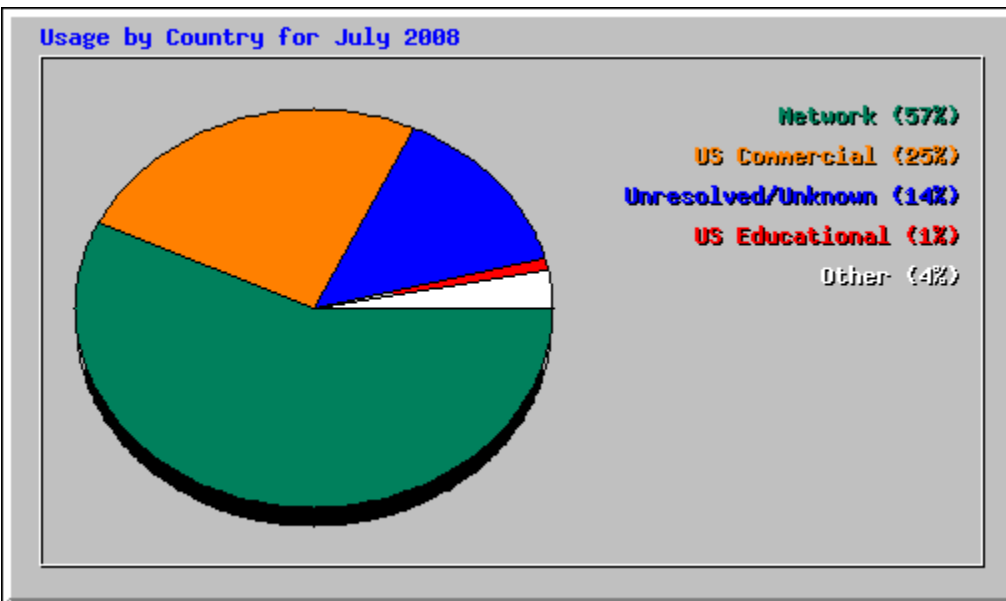

4	524	4.71%	Mozilla/4.0 (compatible; MSIE 7.0; Windows NT 5.1; .NET CLR 1
5	437	3.93%	Mozilla/4.0 (compatible; MSIE 7.0; Windows NT 5.1; .NET CLR 2
6	333	3.00%	msnbot/1.1 (+http://search.msn.com/msnbot.htm)
7	320	2.88%	Mozilla/4.0 (compatible; MSIE 6.0; Windows NT 5.1; SV1; .NET
8	301	2.71%	Mozilla/5.0 Gecko/246 Firefox/2.0.0.3
9	190	1.71%	Mozilla/4.0 (compatible; MSIE 7.0; Windows NT 6.0; SLCC1; .NE
10	171	1.54%	msnbot-media/1.0 (+http://search.msn.com/msnbot.htm)
11	167	1.50%	Mozilla/4.0 (compatible; MSIE 7.0; Windows NT 5.2)
12	164	1.48%	Mozilla/5.0 (X11; U; Linux i686 (x86_64); en-US; rv:1.8.1.4)
13	158	1.42%	Mozilla/4.0 (compatible; MSIE 6.0; Windows NT 5.1; SV1)
14	148	1.33%	Mozilla/5.0 (Windows; U; Windows NT 5.1; en-US; rv:1.9.0.1) G
15	123	1.11%	Mozilla/5.0 (Windows; U; Windows NT 5.1; en-US; rv:1.9) Gecko

Top 30 of 51 Total Countries							
#	Hits		Files		KBytes		Country
1	6325	56.91%	5515	67.32%	1429364	88.27%	Network
2	2756	24.80%	1175	14.34%	85908	5.31%	US Commercial
3	1505	13.54%	1419	17.32%	88141	5.44%	Unresolved/Unknown
4	56	0.50%	55	0.67%	1841	0.11%	US Educational
5	48	0.43%	47	0.57%	1452	0.09%	Germany
6	44	0.40%	35	0.43%	418	0.03%	Ireland
7	27	0.24%	24	0.29%	590	0.04%	Brazil
8	25	0.22%	25	0.31%	239	0.01%	Non-Profit Organization
9	25	0.22%	25	0.31%	626	0.04%	United Kingdom
10	24	0.22%	23	0.28%	570	0.04%	Australia
11	24	0.22%	23	0.28%	297	0.02%	New Zealand (Aotearoa)
12	22	0.20%	21	0.26%	1438	0.09%	Canada
13	22	0.20%	11	0.13%	11	0.00%	Seychelles
14	21	0.19%	21	0.26%	687	0.04%	Argentina
15	18	0.16%	18	0.22%	238	0.01%	Portugal