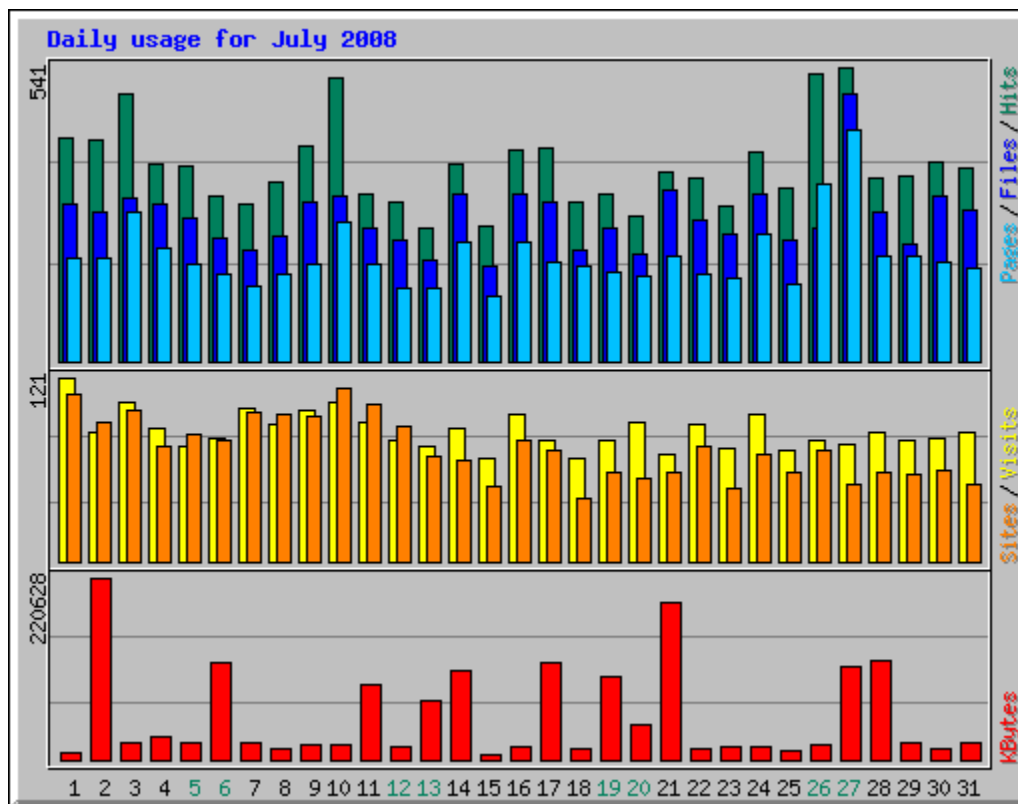

Usage Statistics for northshorechoral.com

Summary Period: July 2008

Generated 31-Jul-2008 23:03 EDT

[\[Daily Statistics\]](#) [\[Hourly Statistics\]](#) [\[URLs\]](#) [\[Entry\]](#) [\[Exit\]](#) [\[Sites\]](#) [\[Referrers\]](#) [\[Search\]](#) [\[Users\]](#) [\[Agents\]](#) [\[Countries\]](#)

Monthly Statistics for July 2008		
Total Hits	11115	
Total Files	8192	
Total Pages	5979	
Total Visits	2649	
Total KBytes	1619221	
Total Unique Sites	1257	
Total Unique URLs	468	
Total Unique Referrers	246	
Total Unique Usernames	1	
Total Unique User Agents	330	
	Avg	Max
Hits per Hour	14	325
Hits per Day	358	541
Files per Day	264	493
Pages per Day	192	424
Visits per Day	85	121
KBytes per Day	52233	220628
Hits by Response Code		
Code 200 - OK	8192	
Code 206 - Partial Content	404	
Code 301 - Moved Permanently	10	
Code 302 - Found	1	
Code 304 - Not Modified	1324	
Code 400 - Bad Request	3	
Code 401 - Unauthorized	1	
Code 404 - Not Found	1177	
Code 405 - Method Not Allowed	3	