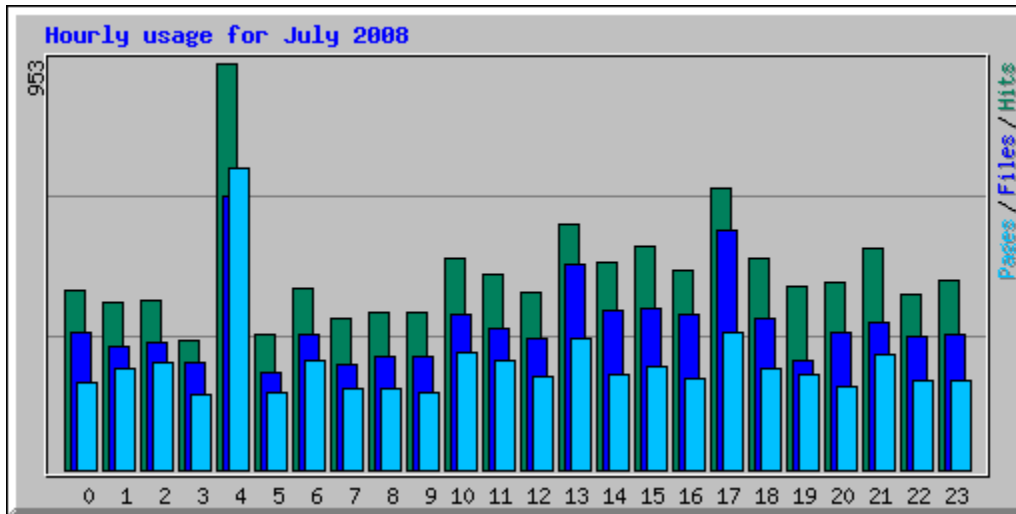

24	386	3.47%	307	3.75%	232	3.88%	97	3.66%	70	5.57%	16405	1.01%
25	319	2.87%	224	2.73%	142	2.37%	73	2.76%	59	4.69%	11157	0.69%
26	527	4.74%	244	2.98%	327	5.47%	79	2.98%	73	5.81%	17958	1.11%
27	541	4.87%	493	6.02%	424	7.09%	77	2.91%	51	4.06%	113124	6.99%
28	335	3.01%	273	3.33%	195	3.26%	85	3.21%	59	4.69%	119992	7.41%
29	340	3.06%	216	2.64%	192	3.21%	79	2.98%	57	4.53%	20196	1.25%
30	368	3.31%	303	3.70%	182	3.04%	81	3.06%	60	4.77%	14039	0.87%
31	354	3.18%	278	3.39%	170	2.84%	85	3.21%	50	3.98%	20307	1.25%

Hourly Statistics for July 2008												
Hour	Hits			Files			Pages			KBytes		
	Avg	Total		Avg	Total		Avg	Total		Avg	Total	
0	13	419	3.77%	10	323	3.94%	6	205	3.43%	641	19858	1.23%
1	12	391	3.52%	9	289	3.53%	7	239	4.00%	388	12023	0.74%
2	12	395	3.55%	9	300	3.66%	8	249	4.16%	537	16635	1.03%
3	9	301	2.71%	8	250	3.05%	5	174	2.91%	263	8158	0.50%
4	30	953	8.57%	20	642	7.84%	22	705	11.79%	688	21334	1.32%
5	10	318	2.86%	7	227	2.77%	5	179	2.99%	344	10669	0.66%
6	13	426	3.83%	10	318	3.88%	8	258	4.32%	440	13626	0.84%
7	11	354	3.18%	8	248	3.03%	6	190	3.18%	1220	37807	2.33%
8	11	370	3.33%	8	265	3.23%	6	191	3.19%	6679	207055	12.79%
9	11	370	3.33%	8	266	3.25%	5	182	3.04%	578	17914	1.11%
10	15	495	4.45%	11	362	4.42%	8	275	4.60%	4250	131764	8.14%
11	14	458	4.12%	10	329	4.02%	8	255	4.26%	5712	177061	10.93%
12	13	416	3.74%	9	307	3.75%	7	219	3.66%	3906	121093	7.48%
13	18	575	5.17%	15	482	5.88%	9	307	5.13%	897	27796	1.72%
14	15	485	4.36%	12	372	4.54%	7	222	3.71%	800	24792	1.53%
15	16	522	4.70%	12	380	4.64%	7	244	4.08%	3672	113847	7.03%
16	15	469	4.22%	11	363	4.43%	6	212	3.55%	2004	62114	3.84%
17	21	660	5.94%	18	562	6.86%	10	323	5.40%	3141	97362	6.01%
18	15	495	4.45%	11	353	4.31%	7	238	3.98%	4047	125464	7.75%
19	13	428	3.85%	8	255	3.11%	7	224	3.75%	1091	33831	2.09%