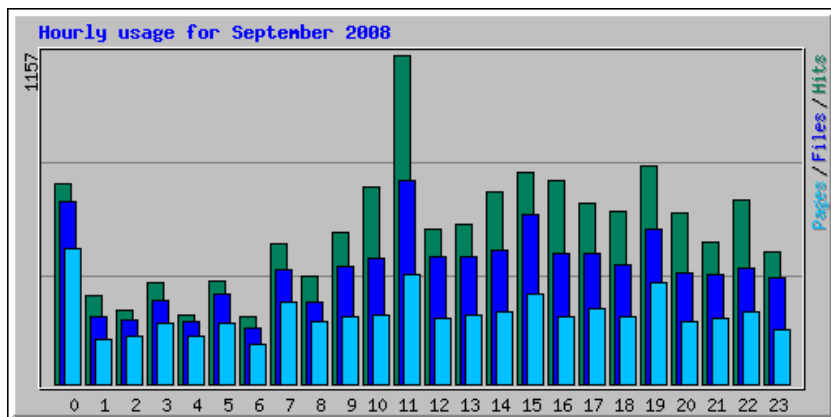

Daily Statistics for September 2008												
Day	Hits		Files		Pages		Visits		Sites		KBytes	
		%		%		%		%		%		%
1	647	4.91%	419	4.27%	256	4.31%	74	4.04%	63	5.08%	87248	6.13%
2	1105	8.38%	675	6.88%	347	5.84%	102	5.56%	112	9.02%	202442	14.23%
3	372	2.82%	319	3.25%	178	3.00%	60	3.27%	70	5.64%	95688	6.73%
4	433	3.28%	347	3.54%	216	3.64%	49	2.67%	65	5.24%	34066	2.39%
5	468	3.55%	407	4.15%	302	5.09%	54	2.95%	51	4.11%	40057	2.82%
6	277	2.10%	221	2.25%	137	2.31%	60	3.27%	55	4.43%	57144	4.02%
7	356	2.70%	307	3.13%	202	3.40%	55	3.00%	60	4.83%	24992	1.76%
8	445	3.37%	364	3.71%	230	3.87%	71	3.87%	61	4.92%	28702	2.02%
9	424	3.21%	351	3.58%	203	3.42%	79	4.31%	93	7.49%	19972	1.40%
10	755	5.72%	612	6.24%	502	8.45%	62	3.38%	70	5.64%	10822	0.76%
11	416	3.15%	317	3.23%	222	3.74%	63	3.44%	61	4.92%	16838	1.18%
12	253	1.92%	220	2.24%	142	2.39%	48	2.62%	53	4.27%	87576	6.16%
13	382	2.90%	322	3.28%	216	3.64%	48	2.62%	53	4.27%	47846	3.36%
14	283	2.15%	239	2.44%	145	2.44%	51	2.78%	57	4.59%	14073	0.99%
15	270	2.05%	232	2.37%	142	2.39%	47	2.56%	55	4.43%	17377	1.22%
16	519	3.93%	384	3.92%	258	4.34%	75	4.09%	77	6.20%	19973	1.40%
17	490	3.71%	399	4.07%	216	3.64%	80	4.36%	78	6.29%	18155	1.28%
18	267	2.02%	202	2.06%	153	2.58%	78	4.26%	59	4.75%	108878	7.65%
19	411	3.12%	348	3.55%	178	3.00%	70	3.82%	50	4.03%	17954	1.26%
20	568	4.31%	459	4.68%	159	2.68%	48	2.62%	62	5.00%	28480	2.00%
21	476	3.61%	414	4.22%	257	4.33%	56	3.06%	54	4.35%	21985	1.55%
22	339	2.57%	266	2.71%	129	2.17%	42	2.29%	60	4.83%	12027	0.85%
23	547	4.15%	275	2.80%	149	2.51%	67	3.66%	68	5.48%	19932	1.40%
24	829	6.29%	326	3.33%	153	2.58%	66	3.60%	68	5.48%	74904	5.27%
25	540	4.09%	333	3.40%	187	3.15%	61	3.33%	95	7.66%	21730	1.53%
26	311	2.36%	247	2.52%	160	2.69%	56	3.06%	56	4.51%	21880	1.54%
27	283	2.15%	238	2.43%	157	2.64%	69	3.76%	61	4.92%	18385	1.29%
28	240	1.82%	174	1.77%	127	2.14%	57	3.11%	64	5.16%	12581	0.88%
29	398	3.02%	327	3.34%	173	2.91%	74	4.04%	78	6.29%	34006	2.39%
30	86	0.65%	60	0.61%	43	0.72%	24	1.31%	20	1.61%	206819	14.54%

Hourly Statistics for September 2008												
Hour	Hits		Files		Pages		KBytes		Avg	Total		
	Avg	Total	Avg	Total	Avg	Total	Avg	Total				
0	23	706	5.35%	21	643	6.56%	15	477	8.03%	7345	220338	15.49%
1	10	310	2.35%	7	237	2.42%	5	156	2.63%	462	13857	0.97%
2	8	258	1.96%	7	224	2.28%	5	168	2.83%	554	16631	1.17%
3	11	354	2.68%	9	295	3.01%	7	213	3.59%	455	13649	0.96%