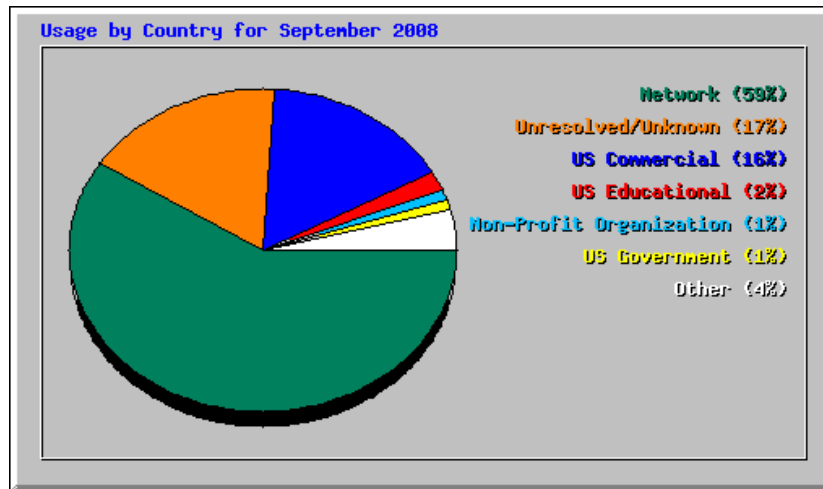

Top 30 of 57 Total Countries							
#	Hits		Files		KBytes		Country
1	7792	59.08%	7071	72.12%	1008245	70.88%	Network
2	2289	17.35%	2135	21.78%	159765	11.23%	Unresolved/Unknown
3	2086	15.82%	1506	15.36%	194139	13.65%	US Commercial
4	289	2.19%	283	2.89%	22397	1.57%	US Educational
5	133	1.01%	118	1.20%	15806	1.11%	Non-Profit Organization
6	126	0.96%	126	1.29%	5847	0.41%	US Government
7	49	0.37%	49	0.50%	2547	0.18%	Germany
8	40	0.30%	32	0.33%	376	0.03%	Ireland
9	40	0.30%	29	0.30%	592	0.04%	United States
10	30	0.23%	28	0.29%	1834	0.13%	Canada
11	29	0.22%	29	0.30%	2554	0.18%	Old style Arpanet (arpa)
12	23	0.17%	23	0.23%	813	0.06%	United Kingdom
13	22	0.17%	20	0.20%	558	0.04%	Australia
14	18	0.14%	16	0.16%	518	0.04%	Italy
15	17	0.13%	17	0.17%	448	0.03%	New Zealand (Aotearoa)
16	16	0.12%	8	0.08%	8	0.00%	Seychelles
17	15	0.11%	10	0.10%	384	0.03%	Brazil
18	12	0.09%	12	0.12%	425	0.03%	Belgium
19	12	0.09%	12	0.12%	398	0.03%	Japan
20	10	0.08%	10	0.10%	311	0.02%	Mexico
21	9	0.07%	6	0.06%	141	0.01%	Spain
22	9	0.07%	9	0.09%	458	0.03%	Greece
23	9	0.07%	9	0.09%	300	0.02%	Poland
24	8	0.06%	8	0.08%	191	0.01%	US Military
25	8	0.06%	8	0.08%	343	0.02%	Bulgaria
26	8	0.06%	8	0.08%	497	0.03%	Sweden
27	7	0.05%	7	0.07%	216	0.02%	Czech Republic
28	6	0.05%	6	0.06%	222	0.02%	France
29	6	0.05%	6	0.06%	47	0.00%	Norway
30	5	0.04%	5	0.05%	218	0.02%	Switzerland