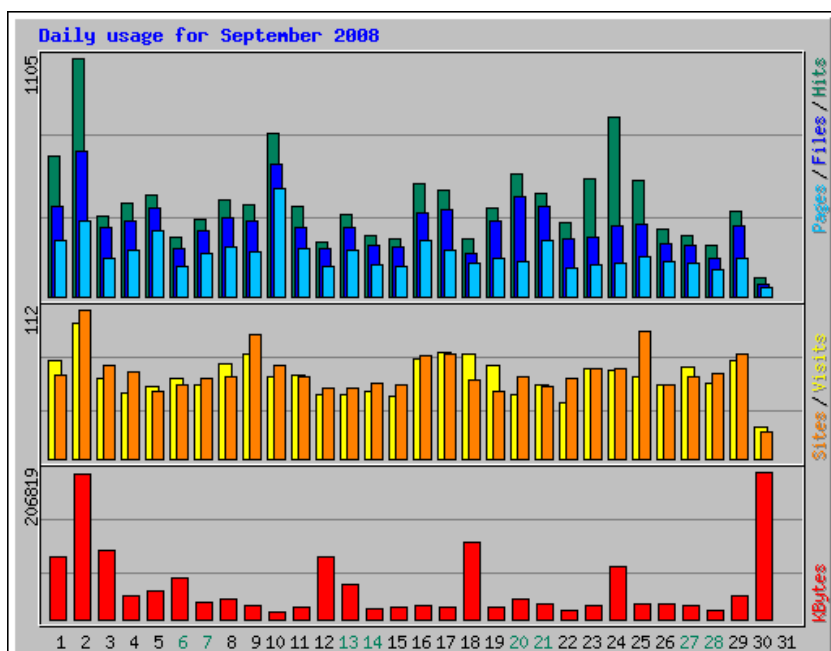

Usage Statistics for northshorechoral.com

Summary Period: September 2008
Generated 30-Sep-2008 06:27 EDT

[\[Daily Statistics\]](#) [\[Hourly Statistics\]](#) [\[URLs\]](#) [\[Entry\]](#) [\[Exit\]](#) [\[Sites\]](#) [\[Referrers\]](#) [\[Search\]](#) [\[Agents\]](#) [\[Countries\]](#)

Monthly Statistics for September 2008		
Total Hits	13190	
Total Files	9804	
Total Pages	5939	
Total Visits	1833	
Total KBytes	1422534	
Total Unique Sites	1241	
Total Unique URLs	606	
Total Unique Referrers	395	
Total Unique User Agents	360	
	Avg	Max
Hits per Hour	18	318
Hits per Day	439	1105
Files per Day	326	675
Pages per Day	197	502
Visits per Day	61	102
KBytes per Day	47418	206819
Hits by Response Code		
Code 200 - OK	9804	
Code 206 - Partial Content	1859	
Code 301 - Moved Permanently	11	
Code 302 - Found	111	
Code 304 - Not Modified	659	
Code 404 - Not Found	744	
Code 405 - Method Not Allowed	2	