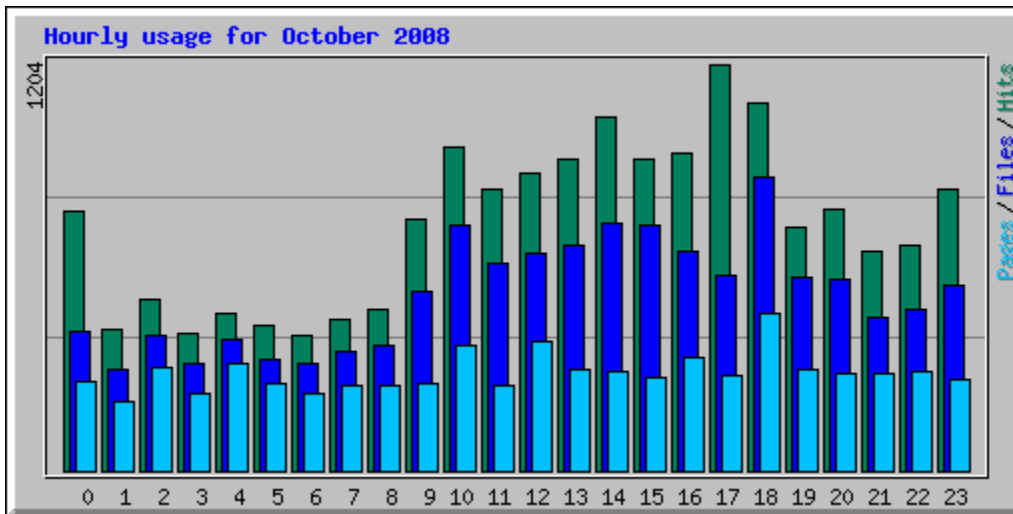

22	571	3.26%	396	3.16%	253	3.63%	100	3.97%	104	6.31%	25101	0.85%
23	703	4.01%	502	4.00%	261	3.75%	111	4.41%	112	6.80%	102841	3.47%
24	540	3.08%	394	3.14%	272	3.91%	85	3.38%	85	5.16%	79812	2.69%
25	514	2.93%	415	3.31%	195	2.80%	80	3.18%	90	5.46%	70516	2.38%
26	846	4.83%	628	5.00%	259	3.72%	78	3.10%	75	4.55%	108018	3.64%
27	703	4.01%	547	4.36%	211	3.03%	96	3.81%	110	6.67%	166609	5.61%
28	812	4.63%	542	4.32%	309	4.44%	115	4.57%	105	6.37%	237675	8.01%
29	461	2.63%	342	2.73%	234	3.36%	109	4.33%	93	5.64%	14088	0.47%
30	581	3.32%	448	3.57%	259	3.72%	105	4.17%	91	5.52%	15417	0.52%
31	209	1.19%	183	1.46%	132	1.90%	58	2.30%	44	2.67%	5689	0.19%

Hourly Statistics for October 2008												
Hour	Hits			Files			Pages			KBytes		
	Avg	Total		Avg	Total		Avg	Total		Avg	Total	
0	24	771	4.40%	13	412	3.28%	8	264	3.79%	6241	193479	6.52%
1	13	419	2.39%	9	301	2.40%	6	203	2.92%	2250	69741	2.35%
2	16	507	2.89%	12	399	3.18%	9	305	4.38%	1747	54147	1.82%
3	13	406	2.32%	10	319	2.54%	7	228	3.27%	2038	63165	2.13%
4	15	468	2.67%	12	391	3.12%	10	315	4.52%	742	23012	0.78%
5	13	432	2.47%	10	330	2.63%	8	260	3.73%	3744	116077	3.91%
6	12	401	2.29%	10	320	2.55%	7	228	3.27%	1542	47787	1.61%
7	14	449	2.56%	11	351	2.80%	8	255	3.66%	3038	94163	3.17%
8	15	480	2.74%	11	368	2.93%	8	255	3.66%	771	23892	0.81%
9	24	747	4.26%	17	532	4.24%	8	260	3.73%	1442	44687	1.51%
10	30	955	5.45%	23	724	5.77%	11	368	5.29%	1360	42161	1.42%
11	26	833	4.75%	19	615	4.90%	8	252	3.62%	2097	65012	2.19%
12	28	881	5.03%	20	646	5.15%	12	384	5.51%	2018	62555	2.11%
13	29	925	5.28%	21	665	5.30%	9	299	4.29%	10931	338864	11.42%
14	33	1047	5.98%	23	732	5.83%	9	294	4.22%	9645	299009	10.08%
15	29	924	5.27%	23	729	5.81%	8	274	3.94%	5529	171403	5.78%