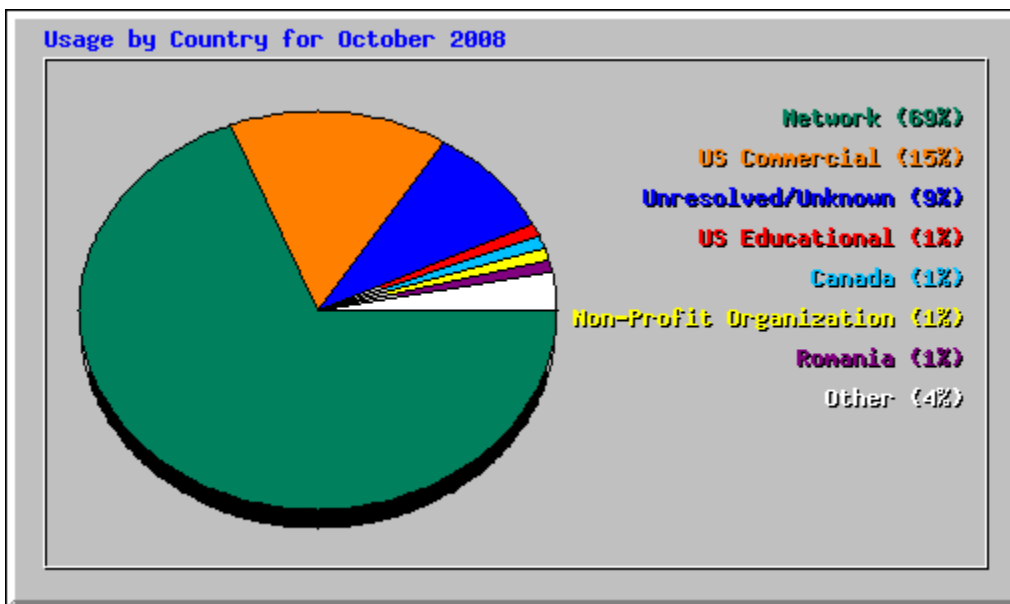

15	2	0.76%	north shore chorale
16	2	0.76%	north shore community chorus
17	2	0.76%	pinkham christmas cantata text
18	2	0.76%	program ads
19	2	0.76%	singtolive oak park il
20	2	0.76%	social chairperson

Top 15 of 394 Total User Agents			
#	Hits		User Agent
1	3760	21.46%	Mozilla/5.0 (compatible; Yahoo! Slurp; http://help.yahoo.com/
2	2539	14.49%	Mozilla/4.0 (compatible; MSIE 6.0; Windows NT 5.1; SV1; .NET
3	1590	9.07%	Mozilla/5.0 (Windows; U; Windows NT 5.1; en-US; rv:1.9.0.3) G
4	1028	5.87%	Mozilla/4.0 (compatible; MSIE 7.0; Windows NT 5.1; .NET CLR 1
5	763	4.35%	Mozilla/5.0 (compatible; Yahoo! Slurp/3.0; http://help.yahoo.
6	683	3.90%	Mozilla/5.0 (compatible; Googlebot/2.1; +http://www.google.co
7	653	3.73%	Mozilla/4.0 (compatible; MSIE 7.0; Windows NT 5.1; .NET CLR 2
8	364	2.08%	msnbot/1.1 (+http://search.msn.com/msnbot.htm)
9	319	1.82%	Mozilla/4.0 (compatible; MSIE 7.0; Windows NT 5.1; FunWebProd
10	272	1.55%	Mozilla/4.0 (compatible; MSIE 7.0; Windows NT 6.0; SLCC1; .NE
11	195	1.11%	Mozilla/5.0 (compatible; ScoutJet; +http://www.scoutjet.com/)
12	191	1.09%	Mozilla/4.0 (compatible; MSIE 6.0; Windows NT 5.1)
13	190	1.08%	Mozilla/5.0 (Macintosh; U; PPC Mac OS X 10_4_11; en) AppleWebKit
14	167	0.95%	Mozilla/5.0 (Macintosh; U; Intel Mac OS X 10_5_5; en-us) Appl
15	158	0.90%	Mozilla/4.0 (compatible ; MSIE 6.0; Windows NT 5.1)

Top 30 of 54 Total Countries				
#	Hits	Files	KBytes	Country