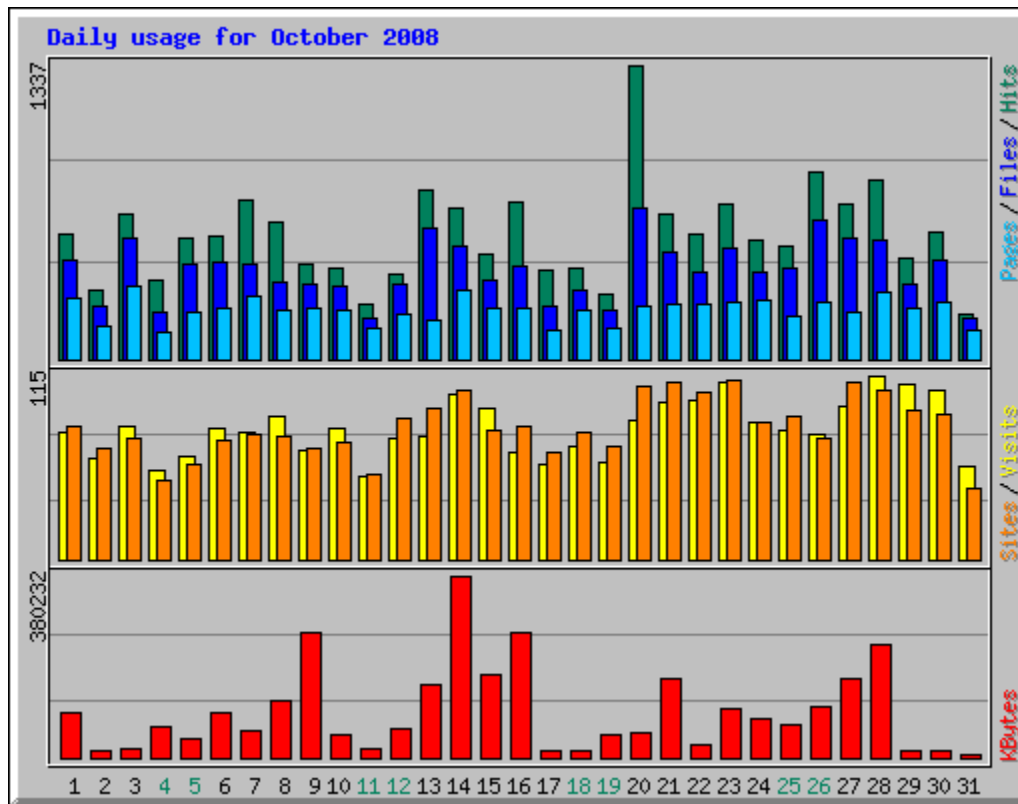

# Usage Statistics for northshorechoral.com

Summary Period: October 2008  
Generated 31-Oct-2008 09:51 EDT

[\[Daily Statistics\]](#) [\[Hourly Statistics\]](#) [\[URLs\]](#) [\[Entry\]](#) [\[Exit\]](#) [\[Sites\]](#) [\[Referrers\]](#) [\[Search\]](#) [\[Agents\]](#) [\[Countries\]](#)

<b>Monthly Statistics for October 2008</b>		
Total Hits	17522	
Total Files	12548	
Total Pages	6963	
Total Visits	2517	
Total KBytes	2967482	
Total Unique Sites	1648	
Total Unique URLs	572	
Total Unique Referrers	359	
Total Unique User Agents	394	
	<b>Avg</b>	<b>Max</b>
Hits per Hour	23	389
Hits per Day	565	1337
Files per Day	404	689
Pages per Day	224	332
Visits per Day	81	115
KBytes per Day	95725	380232
<b>Hits by Response Code</b>		
Code 200 - OK	12548	
Code 206 - Partial Content	1867	
Code 301 - Moved Permanently	30	
Code 302 - Found	624	
Code 304 - Not Modified	1270	
Code 404 - Not Found	1163	
Code 405 - Method Not Allowed	20	