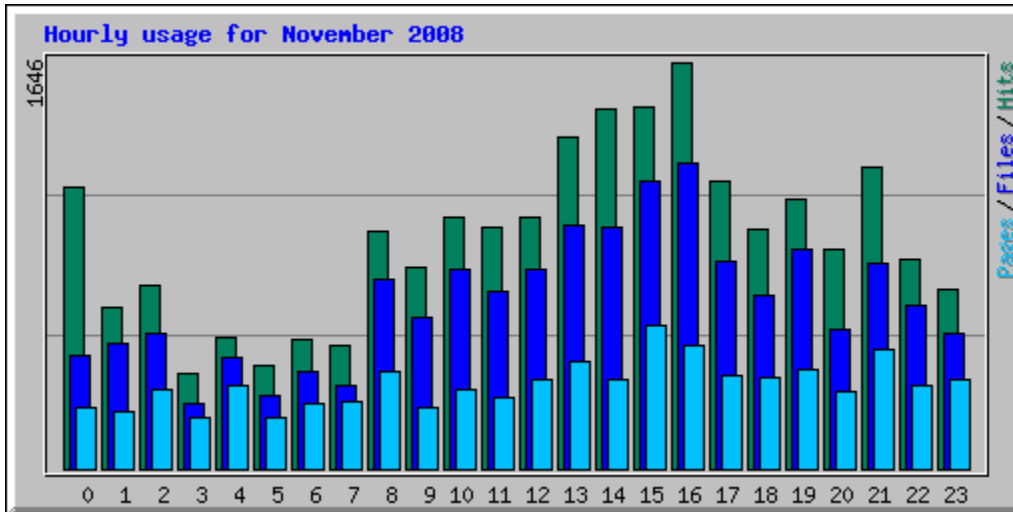

22	909	4.05%	610	3.73%	399	4.86%	119	4.10%	121	5.33%	345720	7.58%
23	925	4.12%	616	3.77%	293	3.57%	115	3.96%	105	4.62%	114674	2.51%
24	758	3.37%	546	3.34%	329	4.01%	114	3.93%	142	6.25%	124507	2.73%
25	809	3.60%	640	3.91%	371	4.52%	136	4.69%	146	6.43%	41207	0.90%
26	523	2.33%	381	2.33%	251	3.06%	100	3.45%	97	4.27%	24373	0.53%
27	372	1.66%	280	1.71%	191	2.33%	88	3.03%	89	3.92%	14491	0.32%
28	365	1.62%	271	1.66%	174	2.12%	88	3.03%	96	4.23%	16547	0.36%
29	662	2.95%	512	3.13%	319	3.89%	93	3.21%	92	4.05%	93607	2.05%
30	198	0.88%	147	0.90%	92	1.12%	39	1.34%	37	1.63%	9008	0.20%

Hourly Statistics for November 2008												
Hour	Hits			Files			Pages			KBytes		
	Avg	Total		Avg	Total		Avg	Total		Avg	Total	
0	37	1136	5.06%	15	460	2.81%	8	246	3.00%	3744	112314	2.46%
1	21	655	2.91%	17	510	3.12%	7	233	2.84%	1047	31400	0.69%
2	24	739	3.29%	18	548	3.35%	10	322	3.92%	2410	72300	1.58%
3	12	389	1.73%	8	261	1.60%	6	203	2.47%	2530	75900	1.66%
4	17	531	2.36%	15	451	2.76%	11	336	4.09%	912	27358	0.60%
5	14	421	1.87%	9	294	1.80%	6	207	2.52%	1089	32671	0.72%
6	17	523	2.33%	13	393	2.40%	8	263	3.20%	3772	113175	2.48%
7	16	499	2.22%	11	337	2.06%	9	271	3.30%	9055	271638	5.95%
8	31	958	4.26%	25	767	4.69%	13	390	4.75%	4421	132643	2.91%
9	27	813	3.62%	20	615	3.76%	8	250	3.05%	3035	91047	2.00%
10	33	1014	4.51%	26	805	4.92%	10	323	3.93%	2842	85253	1.87%
11	32	975	4.34%	23	714	4.37%	9	289	3.52%	3489	104680	2.29%
12	33	1015	4.52%	26	804	4.92%	12	362	4.41%	6650	199489	4.37%
13	44	1339	5.96%	32	987	6.04%	14	430	5.24%	9785	293545	6.43%
14	48	1455	6.48%	32	978	5.98%	11	358	4.36%	4405	132146	2.90%
15	48	1463	6.51%	38	1161	7.10%	19	581	7.08%	8491	254730	5.58%
16	54	1646	7.32%	41	1233	7.54%	16	500	6.09%	8010	240289	5.27%