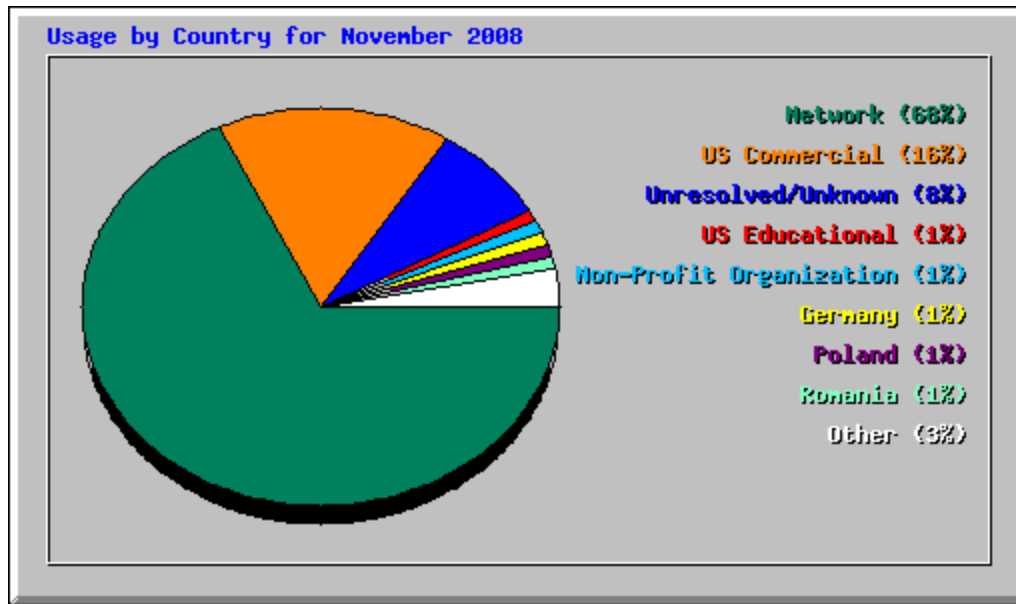

Top 30 of 60 Total Countries							
#	Hits		Files		KBytes		Country
1	15284	68.02%	12597	77.04%	3223073	70.64%	Network
2	3683	16.39%	2444	14.95%	599006	13.13%	US Commercial
3	1897	8.44%	1689	10.33%	230093	5.04%	Unresolved/Unknown
4	327	1.46%	311	1.90%	447529	9.81%	US Educational
5	199	0.89%	194	1.19%	12540	0.27%	Non-Profit Organization
6	170	0.76%	157	0.96%	3600	0.08%	Germany
7	133	0.59%	120	0.73%	3169	0.07%	Poland
8	128	0.57%	128	0.78%	17347	0.38%	Romania
9	63	0.28%	60	0.37%	2531	0.06%	United Kingdom
10	56	0.25%	55	0.34%	1932	0.04%	Australia
11	56	0.25%	53	0.32%	1090	0.02%	United States
12	44	0.20%	43	0.26%	3385	0.07%	Canada
13	43	0.19%	35	0.21%	435	0.01%	Ireland
14	30	0.13%	30	0.18%	646	0.01%	Brazil
15	30	0.13%	18	0.11%	2113	0.05%	Japan
16	28	0.12%	28	0.17%	816	0.02%	Czech Republic
17	27	0.12%	27	0.17%	1135	0.02%	Netherlands
18	24	0.11%	6	0.04%	138	0.00%	Argentina
19	16	0.07%	13	0.08%	430	0.01%	Indonesia
20	16	0.07%	15	0.09%	1314	0.03%	Italy
21	16	0.07%	8	0.05%	98	0.00%	Russian Federation
22	15	0.07%	15	0.09%	221	0.00%	US Government
23	15	0.07%	15	0.09%	631	0.01%	Switzerland
24	15	0.07%	15	0.09%	565	0.01%	India
25	14	0.06%	14	0.09%	460	0.01%	Mexico
26	14	0.06%	7	0.04%	7	0.00%	Seychelles