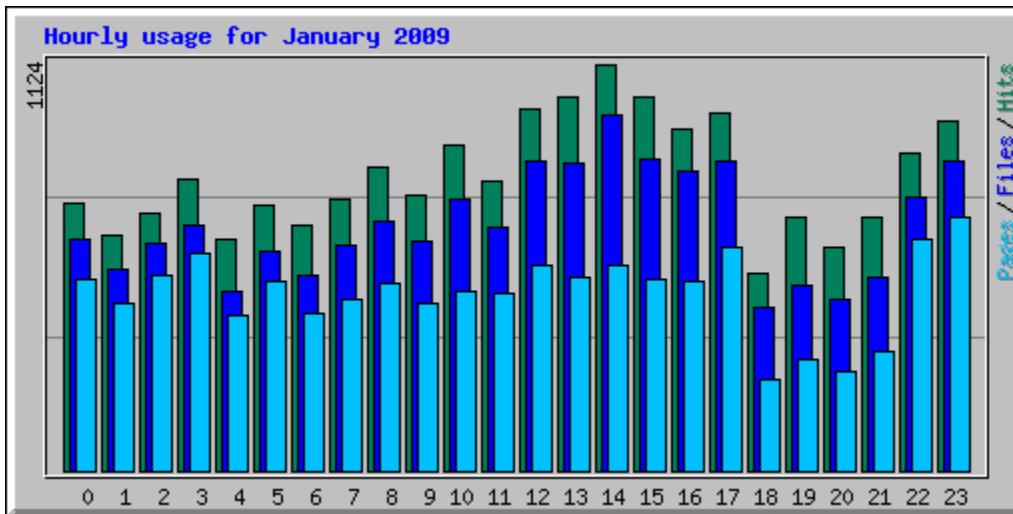

22	669	3.42%	520	3.18%	403	3.42%	96	3.92%	114	5.68%	24821	1.10%
23	528	2.70%	439	2.69%	314	2.66%	80	3.26%	80	3.99%	19972	0.89%
24	604	3.09%	483	2.96%	374	3.17%	75	3.06%	88	4.38%	36307	1.61%
25	912	4.67%	737	4.51%	418	3.55%	113	4.61%	107	5.33%	241093	10.72%
26	782	4.00%	580	3.55%	419	3.55%	108	4.41%	106	5.28%	114878	5.11%
27	749	3.83%	595	3.64%	316	2.68%	88	3.59%	95	4.73%	102209	4.55%
28	639	3.27%	535	3.28%	453	3.84%	93	3.79%	89	4.43%	13993	0.62%
29	604	3.09%	472	2.89%	351	2.98%	86	3.51%	95	4.73%	25456	1.13%
30	643	3.29%	502	3.07%	356	3.02%	84	3.43%	94	4.68%	15757	0.70%
31	488	2.50%	337	2.06%	296	2.51%	68	2.77%	65	3.24%	8399	0.37%

Hourly Statistics for January 2009												
Hour	Hits			Files			Pages			KBytes		
	Avg	Total		Avg	Total		Avg	Total		Avg	Total	
0	23	737	3.77%	20	639	3.91%	17	531	4.50%	1826	56616	2.52%
1	21	651	3.33%	17	554	3.39%	14	461	3.91%	599	18556	0.83%
2	22	711	3.64%	20	626	3.83%	17	540	4.58%	721	22352	0.99%
3	26	806	4.12%	21	678	4.15%	19	601	5.10%	4104	127233	5.66%
4	20	638	3.26%	16	497	3.04%	13	428	3.63%	434	13451	0.60%
5	23	733	3.75%	19	604	3.70%	16	521	4.42%	462	14333	0.64%
6	21	680	3.48%	17	542	3.32%	13	432	3.66%	984	30489	1.36%
7	24	750	3.84%	20	624	3.82%	15	475	4.03%	682	21129	0.94%
8	27	839	4.29%	22	691	4.23%	16	516	4.38%	1370	42482	1.89%
9	24	763	3.90%	20	635	3.89%	14	462	3.92%	5964	184890	8.22%
10	29	901	4.61%	24	749	4.59%	16	496	4.21%	3121	96747	4.30%
11	25	799	4.09%	21	673	4.12%	15	490	4.16%	2425	75166	3.34%
12	32	1002	5.13%	27	858	5.25%	18	565	4.79%	3081	95514	4.25%
13	33	1031	5.28%	27	850	5.20%	17	536	4.55%	1711	53035	2.36%
14	36	1124	5.75%	31	982	6.01%	18	567	4.81%	2074	64293	2.86%
15	33	1033	5.29%	27	863	5.28%	17	531	4.50%	8590	266278	11.84%