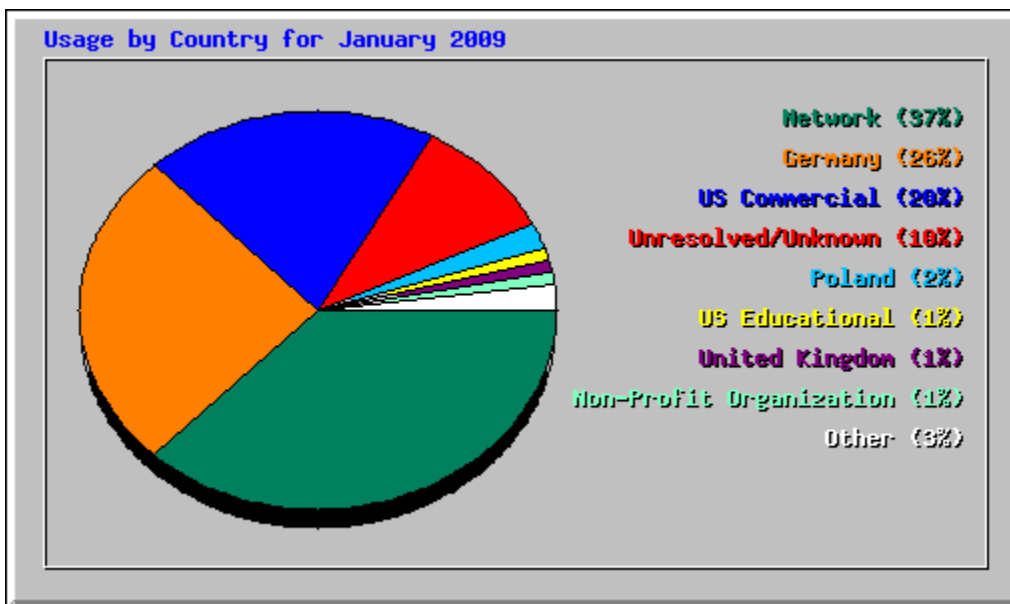

15	2	0.72%	donald chen conductor
16	2	0.72%	eleanor skydell
17	2	0.72%	hebrew pronunciation chichester psalms
18	2	0.72%	north shore choral society evanston
19	2	0.72%	north shore choral society mass
20	2	0.72%	northshorechoral

Top 15 of 441 Total User Agents			
#	Hits		User Agent
1	2954	15.12%	Mozilla/5.0 (compatible; Yahoo! Slurp; http://help.yahoo.com/
2	1305	6.68%	Mozilla/4.0 (compatible; MSIE 7.0; Windows NT 5.1; .NET CLR 1
3	1248	6.39%	Mozilla/5.0 (compatible; Googlebot/2.1; +http://www.google.co
4	923	4.72%	Mozilla/5.0 (Windows; U; Windows NT 5.1; en-US; rv:1.9.0.5) G
5	811	4.15%	Mozilla/4.0 (compatible; MSIE 7.0; Windows NT 6.0; SLCC1; .NE
6	698	3.57%	Mozilla/4.0 (compatible; MSIE 7.0; Windows NT 5.1; .NET CLR 2
7	645	3.30%	Mozilla/4.0 (compatible; MSIE 6.0; Windows NT 5.1; SV1; .NET
8	611	3.13%	Mozilla/4.0 (compatible; MSIE 7.0; Windows NT 5.1)
9	579	2.96%	Java/1.6.0_04
10	520	2.66%	Mozilla/5.0 (compatible; Charlotte/1.1; http://www.searchme.c
11	516	2.64%	Mozilla/3.01 (compatible;)
12	510	2.61%	Mozilla/4.0 (compatible; MSIE 6.0; Windows NT 5.1)
13	495	2.53%	T-Online Browser
14	491	2.51%	Mozilla/4.0 (compatible; MSIE 6.0; Windows NT 5.1; de)
15	490	2.51%	Mozilla/5.0 (Windows; U; Windows NT 5.1; de; rv:1.8.1.16) Gec

Top 30 of 57 Total Countries				
#	Hits	Files	KBytes	Country