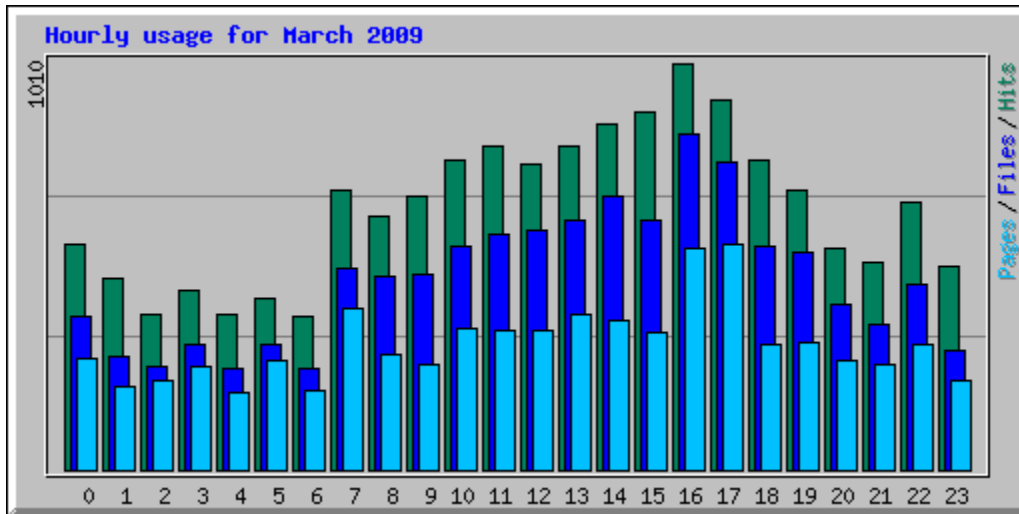

24	1056	6.79%	881	7.74%	748	9.95%	84	3.43%	83	5.00%	98674	3.60%
25	512	3.29%	379	3.33%	248	3.30%	80	3.26%	85	5.12%	22658	0.83%
26	513	3.30%	394	3.46%	250	3.33%	83	3.38%	101	6.08%	19152	0.70%
27	361	2.32%	239	2.10%	156	2.08%	69	2.81%	69	4.16%	9605	0.35%
28	339	2.18%	241	2.12%	179	2.38%	63	2.57%	49	2.95%	24726	0.90%
29	360	2.31%	256	2.25%	151	2.01%	70	2.85%	79	4.76%	28356	1.03%
30	437	2.81%	297	2.61%	196	2.61%	77	3.14%	77	4.64%	16887	0.62%
31	600	3.86%	423	3.72%	276	3.67%	107	4.36%	98	5.90%	99441	3.62%

Hourly Statistics for March 2009												
Hour	Hits			Files			Pages			KBytes		
	Avg	Total		Avg	Total		Avg	Total		Avg	Total	
0	18	561	3.61%	12	382	3.35%	8	277	3.68%	2982	92455	3.37%
1	15	476	3.06%	9	279	2.45%	6	206	2.74%	1609	49886	1.82%
2	12	388	2.49%	8	258	2.27%	7	222	2.95%	266	8239	0.30%
3	14	444	2.85%	10	313	2.75%	8	258	3.43%	1533	47526	1.73%
4	12	384	2.47%	8	253	2.22%	6	194	2.58%	423	13100	0.48%
5	13	425	2.73%	10	313	2.75%	8	269	3.58%	610	18903	0.69%
6	12	379	2.44%	8	252	2.21%	6	197	2.62%	778	24131	0.88%
7	22	694	4.46%	16	501	4.40%	12	402	5.35%	1010	31310	1.14%
8	20	628	4.04%	15	479	4.21%	9	286	3.80%	821	25465	0.93%
9	21	678	4.36%	15	487	4.28%	8	259	3.45%	3009	93270	3.40%
10	24	771	4.96%	17	555	4.87%	11	352	4.68%	6376	197660	7.20%
11	25	802	5.16%	18	584	5.13%	11	348	4.63%	1092	33858	1.23%
12	24	758	4.87%	19	596	5.23%	11	347	4.62%	862	26731	0.97%
13	25	803	5.16%	19	618	5.43%	12	385	5.12%	2210	68516	2.50%
14	27	858	5.52%	21	681	5.98%	12	372	4.95%	4402	136470	4.97%
15	28	887	5.70%	19	617	5.42%	11	341	4.54%	5196	161071	5.87%
16	32	1010	6.49%	26	831	7.30%	17	551	7.33%	2420	75032	2.73%
17	29	918	5.90%	24	765	6.72%	18	562	7.48%	11428	354278	12.91%
18	24	769	4.94%	17	554	4.87%	10	310	4.12%	29902	926965	33.78%
19	22	694	4.46%	17	540	4.74%	10	315	4.19%	5306	164479	5.99%