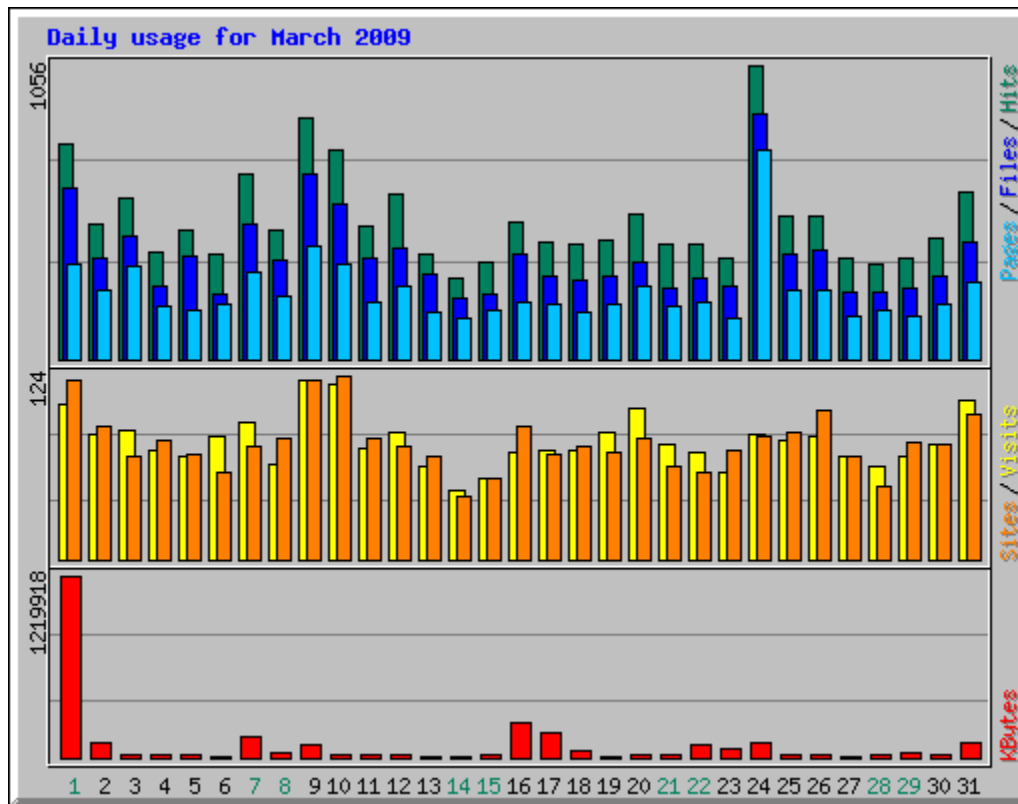

# Usage Statistics for northshorechoral.com

Summary Period: March 2009

Generated 01-Apr-2009 11:41 CDT

[\[Daily Statistics\]](#) [\[Hourly Statistics\]](#) [\[URLs\]](#) [\[Entry\]](#) [\[Exit\]](#) [\[Sites\]](#) [\[Referrers\]](#) [\[Search\]](#) [\[Users\]](#) [\[Agents\]](#) [\[Countries\]](#)

Monthly Statistics for March 2009		
Total Hits	15555	
Total Files	11386	
Total Pages	7518	
Total Visits	2452	
Total KBytes	2744494	
Total Unique Sites	1660	
Total Unique URLs	578	
Total Unique Referrers	570	
Total Unique Usernames	1	
Total Unique User Agents	452	
	Avg	Max
Hits per Hour	20	274
Hits per Day	501	1056
Files per Day	367	881
Pages per Day	242	748
Visits per Day	79	120
KBytes per Day	88532	1219918
Hits by Response Code		
Code 200 - OK	11386	
Code 206 - Partial Content	753	
Code 301 - Moved Permanently	15	
Code 304 - Not Modified	2350	
Code 400 - Bad Request	3	
Code 401 - Unauthorized	1	
Code 404 - Not Found	1047	