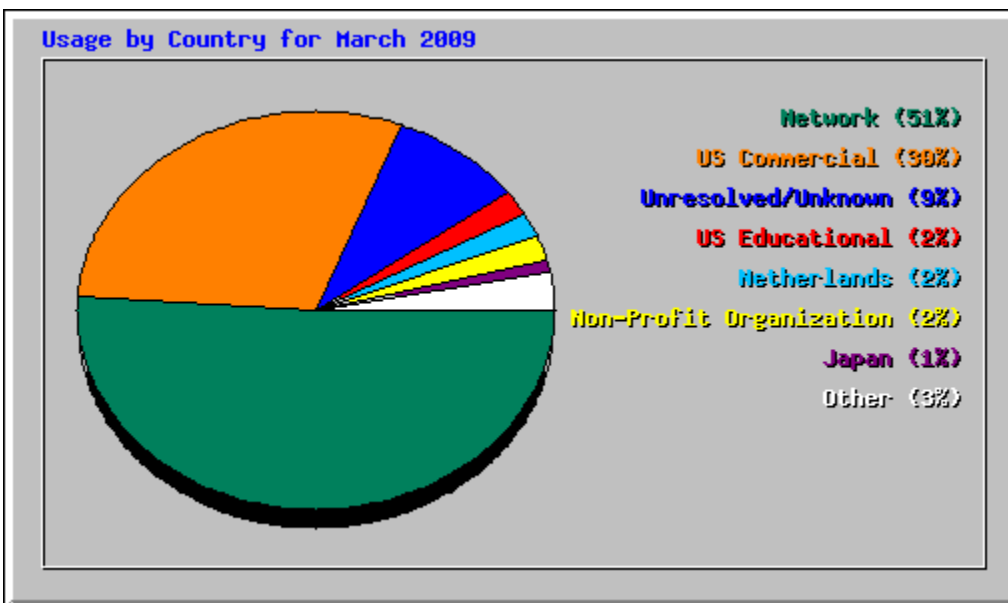

#	Hits		User Agent
1	3049	19.60%	Mozilla/5.0 (compatible; Yahoo! Slurp/3.0; http://help.yahoo.
2	1500	9.64%	Mozilla/5.0 (compatible; Googlebot/2.1; +http://www.google.co
3	745	4.79%	Mozilla/4.0 (compatible; MSIE 7.0; Windows NT 5.1; .NET CLR 1
4	610	3.92%	Mozilla/5.0 (Windows; U; Windows NT 5.1; en-US; rv:1.9.0.7) G
5	505	3.25%	Mozilla/4.0 (compatible; MSIE 7.0; Windows NT 5.1; GTB5; .NET
6	403	2.59%	Mozilla/4.0 (compatible; MSIE 6.0; Windows NT 5.1; SV1; .NET
7	358	2.30%	Java/1.6.0_04
8	356	2.29%	Mozilla/5.0 (compatible; Charlotte/1.1; http://www.searchme.c
9	295	1.90%	Mozilla/4.0 (compatible; MSIE 7.0; Windows NT 6.0; SLCC1; .NE
10	254	1.63%	Mozilla/5.0 (Windows; U; Windows NT 5.1; en-US; rv:1.9.0.6) G
11	253	1.63%	Mozilla/5.0 (Macintosh; U; Intel Mac OS X 10_5_6; en-us) Appl
12	235	1.51%	msnbot/1.1 (+http://search.msn.com/msnbot.htm)
13	213	1.37%	Mozilla/5.0 (compatible; Yahoo! Slurp; http://help.yahoo.com/
14	200	1.29%	Mozilla/4.0 (compatible; MSIE 6.0; Windows NT 5.1; en) Opera
15	199	1.28%	Mozilla/4.0 (compatible; MSIE 7.0; Windows NT 5.1; .NET CLR 2

Top 30 of 59 Total Countries							
#	Hits		Files		KBytes		Country
1	7876	50.63%	6664	58.53%	1135676	41.38%	Network
2	4614	29.66%	2644	23.22%	272156	9.92%	US Commercial
3	1416	9.10%	1279	11.23%	37868	1.38%	Unresolved/Unknown
4	328	2.11%	315	2.77%	44731	1.63%	US Educational
5	297	1.91%	294	2.58%	6172	0.22%	Netherlands
6	236	1.52%	199	1.75%	12701	0.46%	Non-Profit Organization
7	178	1.14%	164	1.44%	1192385	43.45%	Japan
8	61	0.39%	61	0.54%	8304	0.30%	Romania
9	58	0.37%	55	0.48%	1535	0.06%	United Kingdom
10	56	0.36%	53	0.47%	7477	0.27%	Germany
11	52	0.33%	52	0.46%	2203	0.08%	United States