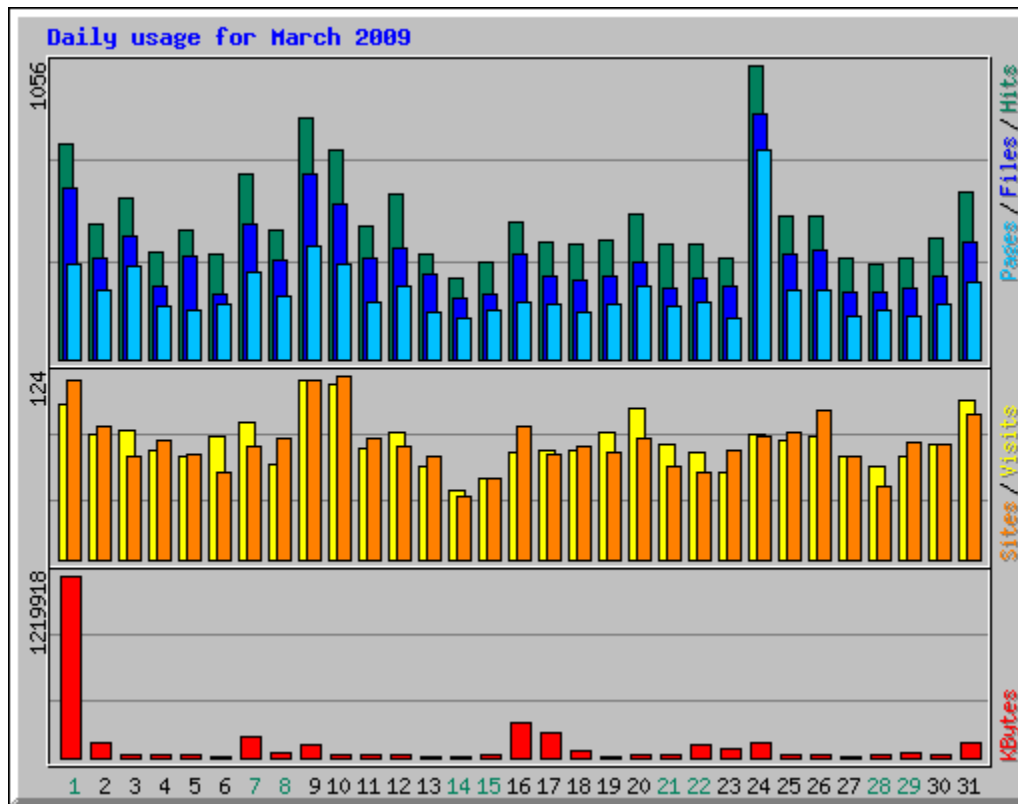

Usage Statistics for northshorechoral.com

Summary Period: March 2009

Generated 01-Apr-2009 11:41 CDT

[\[Daily Statistics\]](#) [\[Hourly Statistics\]](#) [\[URLs\]](#) [\[Entry\]](#) [\[Exit\]](#) [\[Sites\]](#) [\[Referrers\]](#) [\[Search\]](#) [\[Users\]](#) [\[Agents\]](#) [\[Countries\]](#)

Monthly Statistics for March 2009		
Total Hits	15555	
Total Files	11386	
Total Pages	7518	
Total Visits	2452	
Total KBytes	2744494	
Total Unique Sites	1660	
Total Unique URLs	578	
Total Unique Referrers	570	
Total Unique Usernames	1	
Total Unique User Agents	452	
	Avg	Max
Hits per Hour	20	274
Hits per Day	501	1056
Files per Day	367	881
Pages per Day	242	748
Visits per Day	79	120
KBytes per Day	88532	1219918
Hits by Response Code		
Code 200 - OK	11386	
Code 206 - Partial Content	753	
Code 301 - Moved Permanently	15	
Code 304 - Not Modified	2350	
Code 400 - Bad Request	3	
Code 401 - Unauthorized	1	
Code 404 - Not Found	1047	