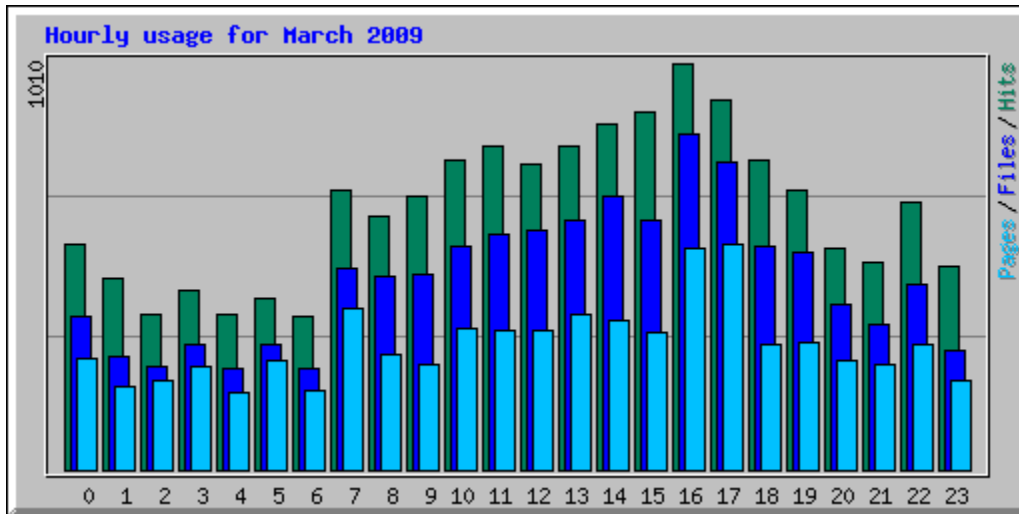

24	1056	6.79%	881	7.74%	748	9.95%	84	3.43%	83	5.00%	98674	3.60%
25	512	3.29%	379	3.33%	248	3.30%	80	3.26%	85	5.12%	22658	0.83%
26	513	3.30%	394	3.46%	250	3.33%	83	3.38%	101	6.08%	19152	0.70%
27	361	2.32%	239	2.10%	156	2.08%	69	2.81%	69	4.16%	9605	0.35%
28	339	2.18%	241	2.12%	179	2.38%	63	2.57%	49	2.95%	24726	0.90%
29	360	2.31%	256	2.25%	151	2.01%	70	2.85%	79	4.76%	28356	1.03%
30	437	2.81%	297	2.61%	196	2.61%	77	3.14%	77	4.64%	16887	0.62%
31	600	3.86%	423	3.72%	276	3.67%	107	4.36%	98	5.90%	99441	3.62%

Hourly Statistics for March 2009												
Hour	Hits			Files			Pages		KBytes			
	Avg	Total		Avg	Total		Avg	Total	Avg	Total		
0	18	561	3.61%	12	382	3.35%	8	277	3.68%	2982	92455	3.37%
1	15	476	3.06%	9	279	2.45%	6	206	2.74%	1609	49886	1.82%
2	12	388	2.49%	8	258	2.27%	7	222	2.95%	266	8239	0.30%
3	14	444	2.85%	10	313	2.75%	8	258	3.43%	1533	47526	1.73%
4	12	384	2.47%	8	253	2.22%	6	194	2.58%	423	13100	0.48%
5	13	425	2.73%	10	313	2.75%	8	269	3.58%	610	18903	0.69%
6	12	379	2.44%	8	252	2.21%	6	197	2.62%	778	24131	0.88%
7	22	694	4.46%	16	501	4.40%	12	402	5.35%	1010	31310	1.14%
8	20	628	4.04%	15	479	4.21%	9	286	3.80%	821	25465	0.93%
9	21	678	4.36%	15	487	4.28%	8	259	3.45%	3009	93270	3.40%
10	24	771	4.96%	17	555	4.87%	11	352	4.68%	6376	197660	7.20%
11	25	802	5.16%	18	584	5.13%	11	348	4.63%	1092	33858	1.23%
12	24	758	4.87%	19	596	5.23%	11	347	4.62%	862	26731	0.97%
13	25	803	5.16%	19	618	5.43%	12	385	5.12%	2210	68516	2.50%
14	27	858	5.52%	21	681	5.98%	12	372	4.95%	4402	136470	4.97%
15	28	887	5.70%	19	617	5.42%	11	341	4.54%	5196	161071	5.87%
16	32	1010	6.49%	26	831	7.30%	17	551	7.33%	2420	75032	2.73%
17	29	918	5.90%	24	765	6.72%	18	562	7.48%	11428	354278	12.91%
18	24	769	4.94%	17	554	4.87%	10	310	4.12%	29902	926965	33.78%
19	22	694	4.46%	17	540	4.74%	10	315	4.19%	5306	164479	5.99%