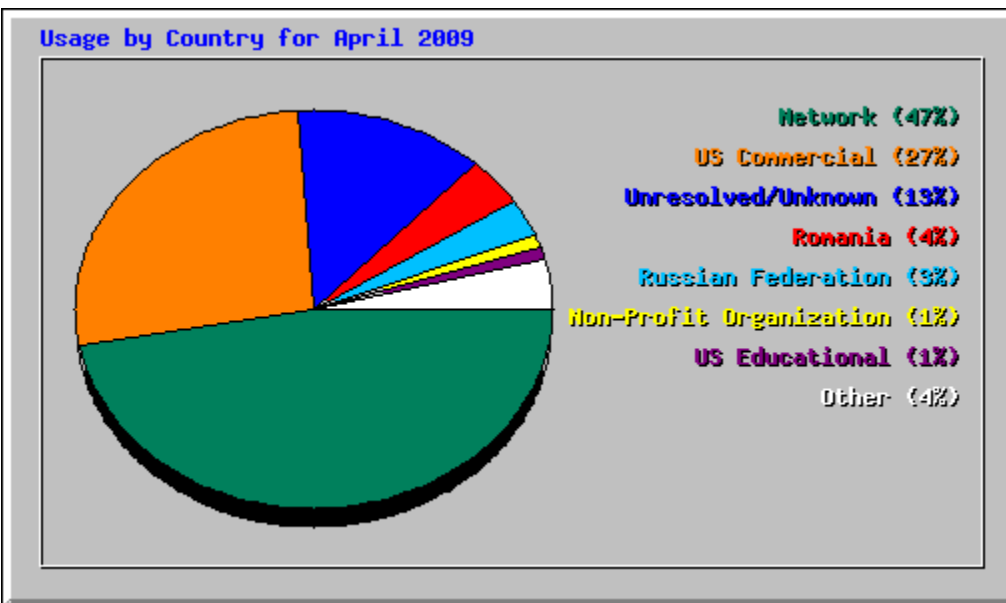

6	334	2.64%	Mail.Ru/1.0
7	305	2.41%	Mozilla/4.0 (compatible; MSIE 6.0; Windows NT 5.1; en) Opera
8	265	2.10%	MLBot (www.metadatalabs.com/mlbot)
9	262	2.07%	Mozilla/4.0 (compatible; MSIE 6.0; Windows NT 5.1; SV1; .NET
10	237	1.87%	msnbot/1.1 (+http://search.msn.com/msnbot.htm)
11	226	1.79%	Mozilla/4.0 (compatible; MSIE 7.0; Windows NT 6.0; SLCC1; .NE
12	211	1.67%	Mozilla/4.0 (compatible; MSIE 7.0; Windows NT 5.1; GTB5; .NET
13	178	1.41%	Mozilla/5.0 (compatible; Charlotte/1.1; http://www.searchme.c
14	167	1.32%	Mozilla/4.0 (compatible; MSIE 6.0; Windows NT 5.0)
15	155	1.23%	swish-e http://swish-e.org/

Top 30 of 58 Total Countries							
#	Hits		Files		KBytes		Country
1	5902	46.66%	4919	49.79%	861945	67.11%	Network
2	3430	27.12%	2431	24.61%	279798	21.78%	US Commercial
3	1600	12.65%	1472	14.90%	39731	3.09%	Unresolved/Unknown
4	522	4.13%	518	5.24%	14312	1.11%	Romania
5	340	2.69%	312	3.16%	54882	4.27%	Russian Federation
6	165	1.30%	157	1.59%	10417	0.81%	Non-Profit Organization
7	146	1.15%	146	1.48%	3089	0.24%	US Educational
8	55	0.43%	39	0.39%	1776	0.14%	Germany
9	39	0.31%	39	0.39%	585	0.05%	US Government
10	38	0.30%	37	0.37%	1742	0.14%	Canada
11	38	0.30%	27	0.27%	1075	0.08%	Ireland
12	36	0.28%	34	0.34%	1416	0.11%	France
13	27	0.21%	27	0.27%	433	0.03%	United Kingdom
14	26	0.21%	22	0.22%	689	0.05%	Denmark
15	22	0.17%	22	0.22%	652	0.05%	Australia
16	17	0.13%	17	0.17%	237	0.02%	Norway
17	15	0.12%	15	0.15%	219	0.02%	Belgium