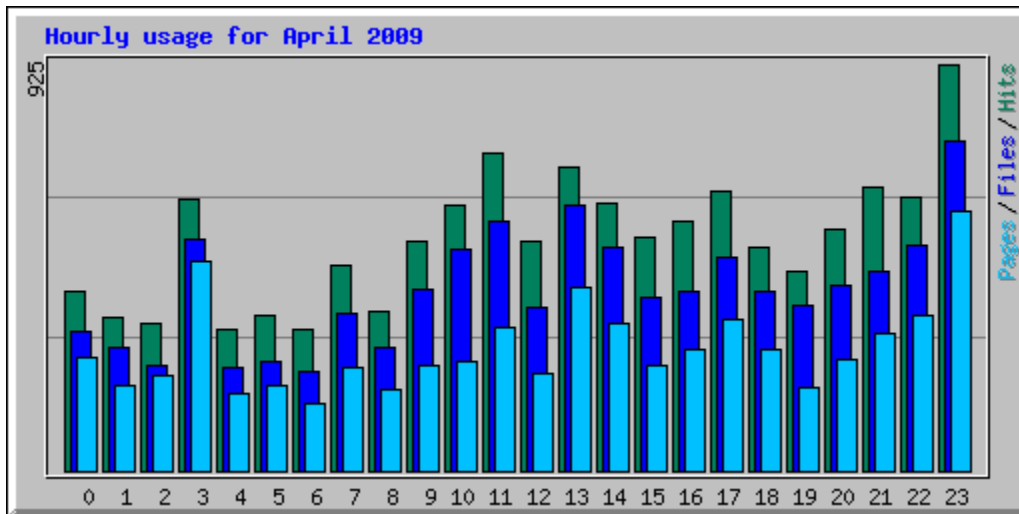

24	407	3.22%	339	3.43%	265	3.95%	65	3.14%	62	4.35%	11474	0.89%
25	374	2.96%	318	3.22%	206	3.07%	80	3.86%	68	4.78%	30770	2.40%
26	346	2.74%	212	2.15%	127	1.89%	58	2.80%	60	4.21%	12457	0.97%
27	396	3.13%	329	3.33%	217	3.24%	58	2.80%	60	4.21%	21708	1.69%
28	317	2.51%	252	2.55%	160	2.39%	63	3.04%	70	4.92%	57799	4.50%
29	278	2.20%	210	2.13%	138	2.06%	80	3.86%	69	4.85%	10855	0.85%
30	534	4.22%	426	4.31%	297	4.43%	90	4.35%	87	6.11%	11161	0.87%

Hourly Statistics for April 2009												
Hour	Hits			Files			Pages			KBytes		
	Avg	Total		Avg	Total		Avg	Total		Avg	Total	
0	13	409	3.23%	10	315	3.19%	8	256	3.82%	2076	62278	4.85%
1	11	348	2.75%	9	278	2.81%	6	195	2.91%	401	12032	0.94%
2	11	334	2.64%	8	240	2.43%	7	218	3.25%	487	14612	1.14%
3	20	617	4.88%	17	525	5.31%	15	477	7.11%	724	21708	1.69%
4	10	321	2.54%	7	234	2.37%	5	177	2.64%	399	11982	0.93%
5	11	354	2.80%	8	249	2.52%	6	192	2.86%	322	9667	0.75%
6	10	320	2.53%	7	225	2.28%	5	152	2.27%	524	15731	1.22%
7	15	469	3.71%	11	359	3.63%	7	235	3.50%	1305	39144	3.05%
8	12	364	2.88%	9	280	2.83%	6	184	2.74%	1792	53762	4.19%
9	17	524	4.14%	13	411	4.16%	8	240	3.58%	491	14715	1.15%
10	20	602	4.76%	16	505	5.11%	8	250	3.73%	901	27037	2.11%
11	24	722	5.71%	18	569	5.76%	10	324	4.83%	1174	35234	2.74%
12	17	524	4.14%	12	371	3.76%	7	222	3.31%	545	16344	1.27%
13	22	689	5.45%	20	603	6.10%	13	419	6.25%	3806	114178	8.89%
14	20	608	4.81%	16	508	5.14%	11	334	4.98%	971	29124	2.27%
15	17	533	4.21%	13	395	4.00%	8	241	3.59%	1962	58872	4.58%
16	18	569	4.50%	13	406	4.11%	9	276	4.12%	6547	196418	15.29%
17	21	637	5.04%	16	485	4.91%	11	345	5.14%	3930	117908	9.18%
18	17	510	4.03%	13	409	4.14%	9	275	4.10%	1493	44782	3.49%
19	15	455	3.60%	12	377	3.82%	6	191	2.85%	3363	100877	7.85%
20	18	551	4.36%	14	420	4.25%	8	251	3.74%	727	21822	1.70%