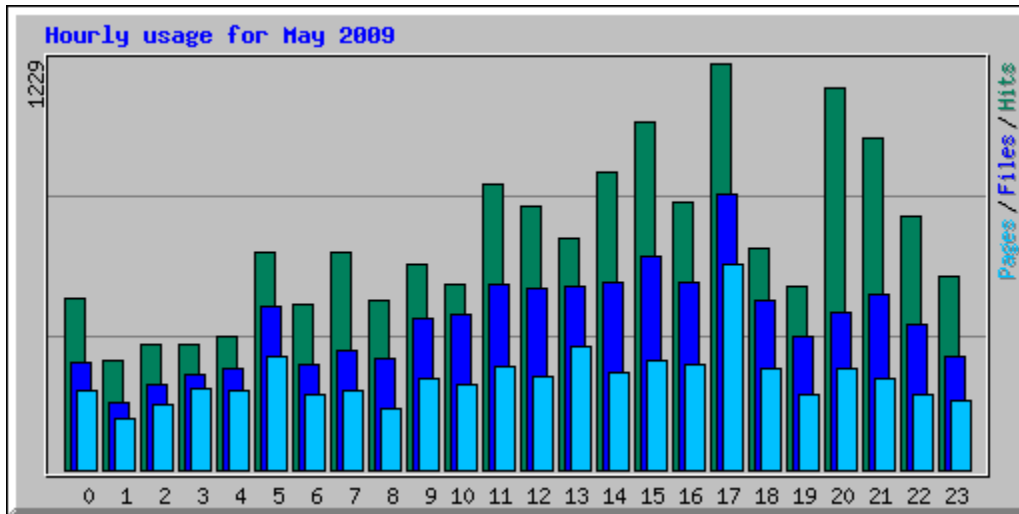

24	295	1.78%	227	2.11%	135	2.02%	62	2.55%	69	4.17%	14402	0.54%
25	371	2.24%	274	2.54%	184	2.75%	88	3.61%	88	5.32%	105922	3.96%
26	561	3.38%	361	3.35%	203	3.04%	94	3.86%	93	5.63%	59977	2.24%
27	699	4.21%	372	3.46%	241	3.61%	96	3.94%	102	6.17%	81894	3.06%
28	745	4.49%	419	3.89%	269	4.03%	95	3.90%	93	5.63%	56553	2.11%
29	796	4.80%	509	4.73%	298	4.46%	93	3.82%	98	5.93%	107033	4.00%
30	1233	7.43%	380	3.53%	217	3.25%	90	3.70%	103	6.23%	109665	4.10%
31	767	4.62%	384	3.57%	189	2.83%	81	3.33%	100	6.05%	21941	0.82%

Hourly Statistics for May 2009												
Hour	Hits			Files			Pages			KBytes		
	Avg	Total		Avg	Total		Avg	Total		Avg	Total	
0	16	520	3.13%	10	323	3.00%	7	238	3.56%	417	12936	0.48%
1	10	330	1.99%	6	202	1.88%	5	155	2.32%	477	14787	0.55%
2	12	379	2.28%	8	255	2.37%	6	199	2.98%	756	23429	0.88%
3	12	380	2.29%	9	285	2.65%	7	247	3.70%	929	28792	1.08%
4	13	405	2.44%	9	303	2.81%	7	238	3.56%	526	16303	0.61%
5	21	655	3.95%	15	495	4.60%	11	345	5.16%	989	30665	1.15%
6	16	501	3.02%	10	317	2.94%	7	227	3.40%	2215	68668	2.56%
7	21	656	3.95%	11	359	3.33%	7	240	3.59%	708	21947	0.82%
8	16	509	3.07%	10	334	3.10%	6	186	2.78%	582	18045	0.67%
9	20	622	3.75%	14	458	4.25%	8	273	4.09%	1632	50604	1.89%
10	18	560	3.38%	15	468	4.35%	8	257	3.85%	1241	38469	1.44%
11	27	862	5.20%	17	557	5.17%	10	311	4.65%	8472	262631	9.81%
12	25	797	4.80%	17	545	5.06%	9	279	4.18%	1554	48165	1.80%
13	22	702	4.23%	17	552	5.13%	12	374	5.60%	2104	65222	2.44%
14	29	901	5.43%	18	565	5.25%	9	293	4.38%	2140	66355	2.48%
15	33	1051	6.34%	20	646	6.00%	10	330	4.94%	21188	656841	24.53%
16	26	806	4.86%	18	565	5.25%	10	319	4.77%	15647	485049	18.12%
17	39	1229	7.41%	26	831	7.72%	20	621	9.29%	3136	97215	3.63%
18	21	671	4.04%	16	514	4.77%	9	304	4.55%	4796	148672	5.55%
19	17	551	3.32%	12	402	3.73%	7	225	3.37%	1792	55566	2.08%