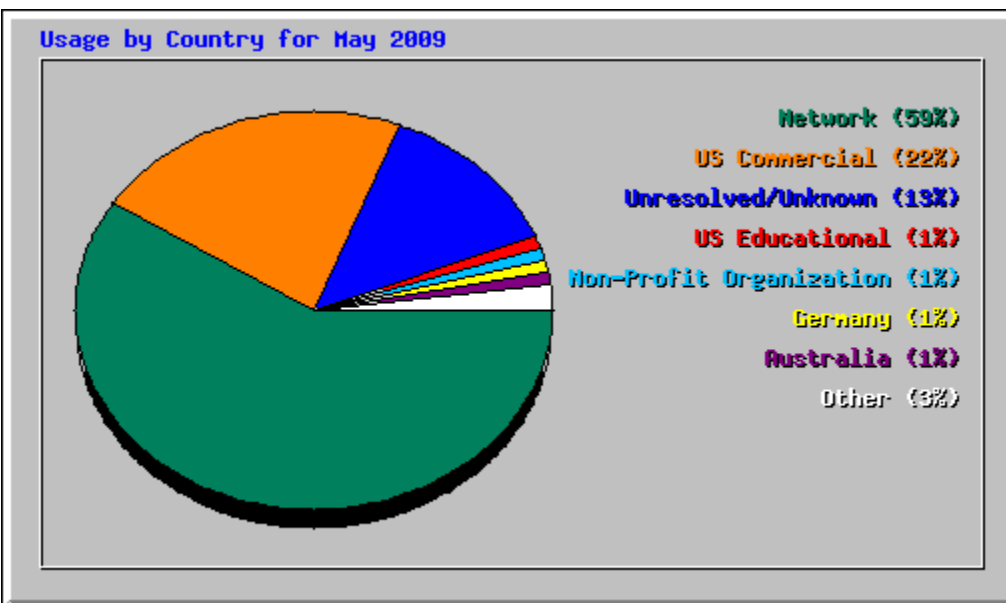

#	Hits		User Agent
1	2863	17.26%	Mozilla/5.0 (compatible; Yahoo! Slurp/3.0; http://help.yahoo.
2	1277	7.70%	Mozilla/5.0 (Windows; U; Windows NT 5.1; en-US; rv:1.9.0.10)
3	922	5.56%	Mozilla/4.0 (compatible; MSIE 7.0; Windows NT 5.1; .NET CLR 1
4	760	4.58%	Mozilla/5.0 (compatible; Googlebot/2.1; +http://www.google.co
5	684	4.12%	Mozilla/4.0 (compatible; MSIE 7.0; Windows NT 5.1; GTB6; .NET
6	515	3.10%	Mozilla/4.0 (compatible; MSIE 6.0; Windows NT 5.1; SV1; .NET
7	471	2.84%	Mozilla/4.0 (compatible; MSIE 8.0; Windows NT 5.1; Trident/4.
8	440	2.65%	Mozilla/5.0 (Windows; U; Windows NT 6.0; en-US; rv:1.9.0.10)
9	392	2.36%	Java/1.6.0_13
10	356	2.15%	Mozilla/4.0 (compatible; MSIE 6.0; Windows NT 5.1; SV1; GTB6;
11	339	2.04%	Mozilla/4.0 (compatible; MSIE 7.0; Windows NT 6.0; SLCC1; .NE
12	256	1.54%	msnbot/1.1 (+http://search.msn.com/msnbot.htm)
13	238	1.43%	Mozilla/5.0 (Windows; U; Windows NT 5.1; en-US; rv:1.8.1.20)
14	231	1.39%	Mozilla/4.0 (compatible; MSIE 7.0; Windows NT 5.1; GTB6)
15	223	1.34%	Mozilla/5.0 (compatible; Google Desktop)

Top 30 of 57 Total Countries							
#	Hits		Files		KBytes		Country
1	9744	58.73%	8460	78.57%	2220990	82.95%	Network
2	3637	21.92%	2643	24.55%	166011	6.20%	US Commercial
3	2128	12.83%	1860	17.28%	45240	1.69%	Unresolved/Unknown
4	179	1.08%	176	1.63%	3654	0.14%	US Educational
5	130	0.78%	122	1.13%	29265	1.09%	Non-Profit Organization
6	106	0.64%	95	0.88%	192808	7.20%	Germany
7	103	0.62%	98	0.91%	2520	0.09%	Australia
8	78	0.47%	42	0.39%	3802	0.14%	Japan
9	70	0.42%	64	0.59%	2892	0.11%	United Kingdom
10	34	0.20%	28	0.26%	468	0.02%	Ireland
11	25	0.15%	24	0.22%	1284	0.05%	Brazil