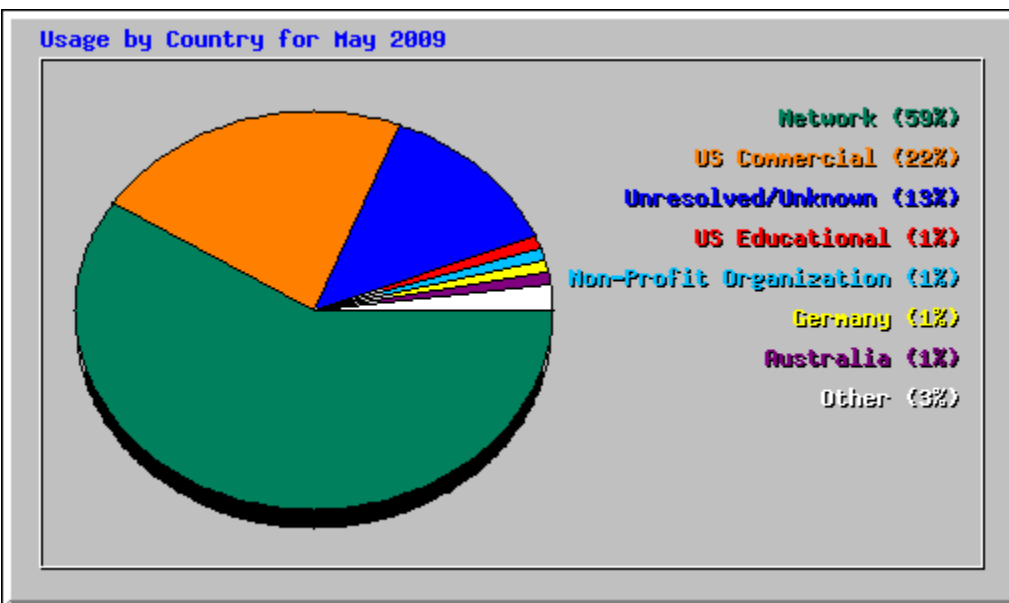

#	Hits		User Agent
1	2863	17.26%	Mozilla/5.0 (compatible; Yahoo! Slurp/3.0; http://help.yahoo.
2	1277	7.70%	Mozilla/5.0 (Windows; U; Windows NT 5.1; en-US; rv:1.9.0.10)
3	922	5.56%	Mozilla/4.0 (compatible; MSIE 7.0; Windows NT 5.1; .NET CLR 1
4	760	4.58%	Mozilla/5.0 (compatible; Googlebot/2.1; +http://www.google.co
5	684	4.12%	Mozilla/4.0 (compatible; MSIE 7.0; Windows NT 5.1; GTB6; .NET
6	515	3.10%	Mozilla/4.0 (compatible; MSIE 6.0; Windows NT 5.1; SV1; .NET
7	471	2.84%	Mozilla/4.0 (compatible; MSIE 8.0; Windows NT 5.1; Trident/4.
8	440	2.65%	Mozilla/5.0 (Windows; U; Windows NT 6.0; en-US; rv:1.9.0.10)
9	392	2.36%	Java/1.6.0_13
10	356	2.15%	Mozilla/4.0 (compatible; MSIE 6.0; Windows NT 5.1; SV1; GTB6;
11	339	2.04%	Mozilla/4.0 (compatible; MSIE 7.0; Windows NT 6.0; SLCC1; .NE
12	256	1.54%	msnbot/1.1 (+http://search.msn.com/msnbot.htm)
13	238	1.43%	Mozilla/5.0 (Windows; U; Windows NT 5.1; en-US; rv:1.8.1.20)
14	231	1.39%	Mozilla/4.0 (compatible; MSIE 7.0; Windows NT 5.1; GTB6)
15	223	1.34%	Mozilla/5.0 (compatible; Google Desktop)

Top 30 of 57 Total Countries							
#	Hits		Files		KBytes		Country
1	9744	58.73%	8460	78.57%	2220990	82.95%	Network
2	3637	21.92%	2643	24.55%	166011	6.20%	US Commercial
3	2128	12.83%	1860	17.28%	45240	1.69%	Unresolved/Unknown
4	179	1.08%	176	1.63%	3654	0.14%	US Educational
5	130	0.78%	122	1.13%	29265	1.09%	Non-Profit Organization
6	106	0.64%	95	0.88%	192808	7.20%	Germany
7	103	0.62%	98	0.91%	2520	0.09%	Australia
8	78	0.47%	42	0.39%	3802	0.14%	Japan
9	70	0.42%	64	0.59%	2892	0.11%	United Kingdom
10	34	0.20%	28	0.26%	468	0.02%	Ireland
11	25	0.15%	24	0.22%	1284	0.05%	Brazil