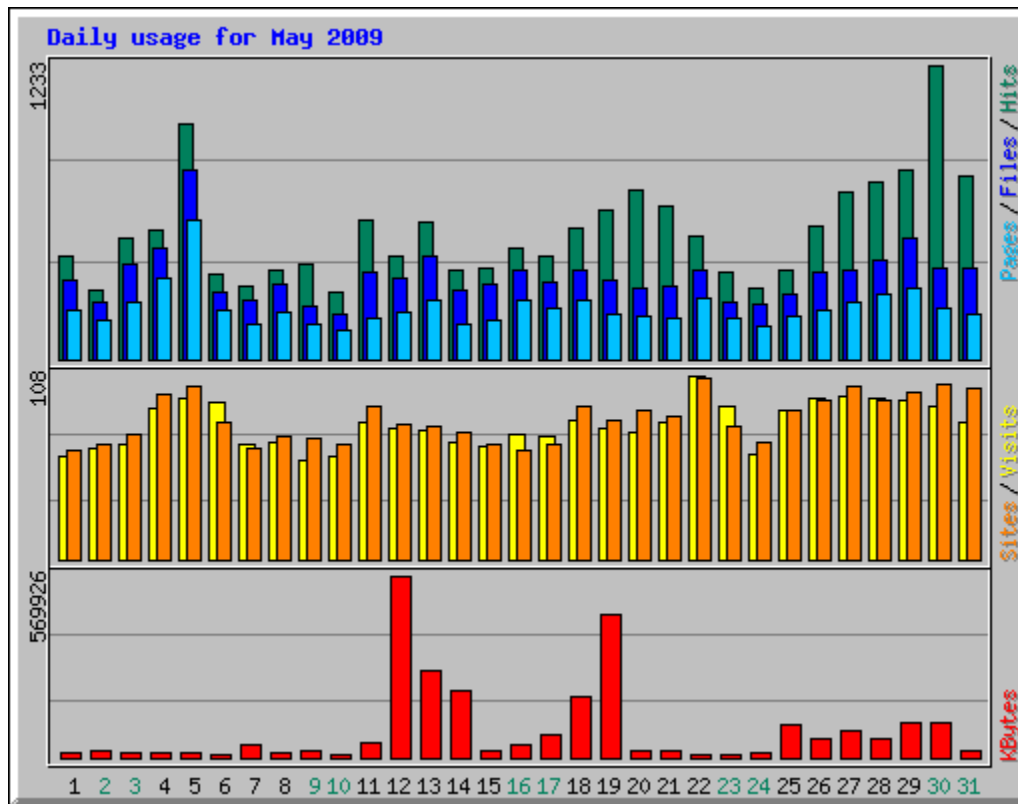

# Usage Statistics for northshorechoral.com

Summary Period: May 2009

Generated 31-May-2009 20:17 CDT

[\[Daily Statistics\]](#) [\[Hourly Statistics\]](#) [\[URLs\]](#) [\[Entry\]](#) [\[Exit\]](#) [\[Sites\]](#) [\[Referrers\]](#) [\[Search\]](#) [\[Users\]](#) [\[Agents\]](#) [\[Countries\]](#)

Monthly Statistics for May 2009		
Total Hits	16590	
Total Files	10767	
Total Pages	6682	
Total Visits	2435	
Total KBytes	2677391	
Total Unique Sites	1653	
Total Unique URLs	601	
Total Unique Referrers	531	
Total Unique Usernames	1	
Total Unique User Agents	427	
	Avg	Max
Hits per Hour	22	434
Hits per Day	535	1233
Files per Day	347	794
Pages per Day	215	585
Visits per Day	78	108
KBytes per Day	86367	569926
Hits by Response Code		
Code 200 - OK	10767	
Code 206 - Partial Content	3164	
Code 301 - Moved Permanently	7	
Code 302 - Found	4	
Code 304 - Not Modified	1517	
Code 400 - Bad Request	3	
Code 401 - Unauthorized	2	
Code 404 - Not Found	1123	
Code 405 - Method Not Allowed	3	