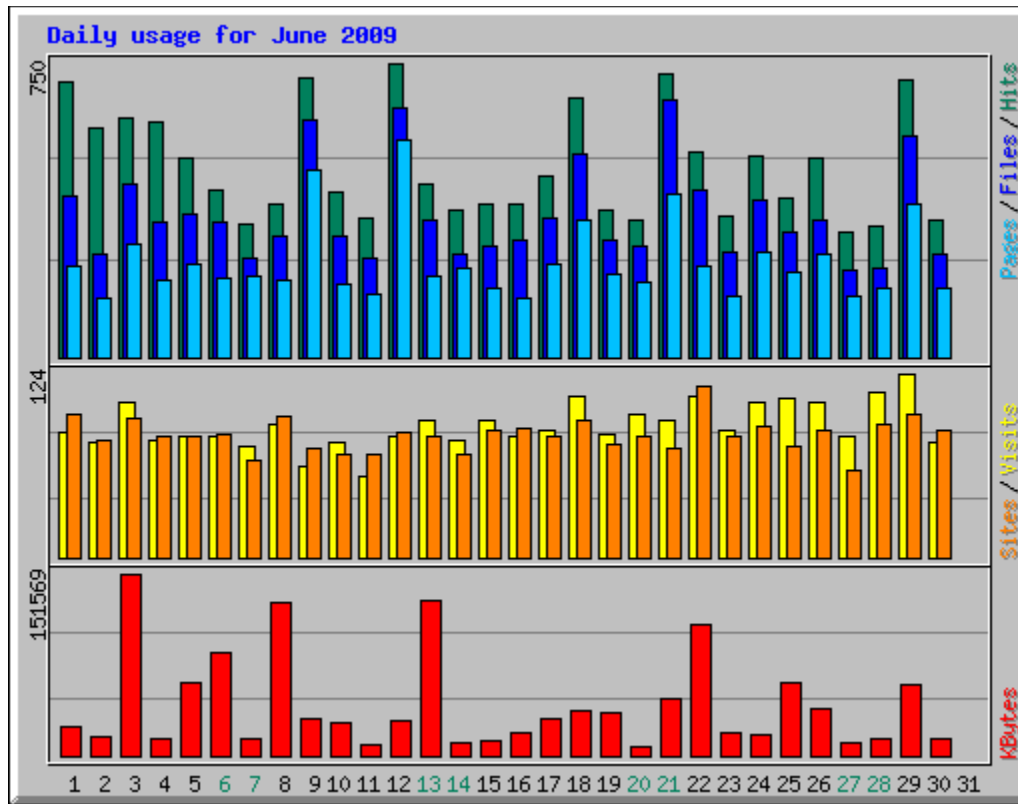

Usage Statistics for northshorechoral.com

Summary Period: June 2009

Generated 01-Jul-2009 01:40 CDT

[\[Daily Statistics\]](#) [\[Hourly Statistics\]](#) [\[URLs\]](#) [\[Entry\]](#) [\[Exit\]](#) [\[Sites\]](#) [\[Referrers\]](#) [\[Search\]](#) [\[Users\]](#) [\[Agents\]](#) [\[Countries\]](#)

Monthly Statistics for June 2009		
Total Hits	14597	
Total Files	10867	
Total Pages	7285	
Total Visits	2646	
Total KBytes	1260133	
Total Unique Sites	1439	
Total Unique URLs	595	
Total Unique Referrers	466	
Total Unique Usernames	1	
Total Unique User Agents	419	
	Avg	Max
Hits per Hour	20	404
Hits per Day	486	750
Files per Day	362	658
Pages per Day	242	556
Visits per Day	88	124
KBytes per Day	42004	151569
Hits by Response Code		
Code 200 - OK	10867	
Code 206 - Partial Content	927	
Code 301 - Moved Permanently	119	
Code 302 - Found	1	
Code 304 - Not Modified	1461	
Code 401 - Unauthorized	13	
Code 403 - Forbidden	1	
Code 404 - Not Found	1208	