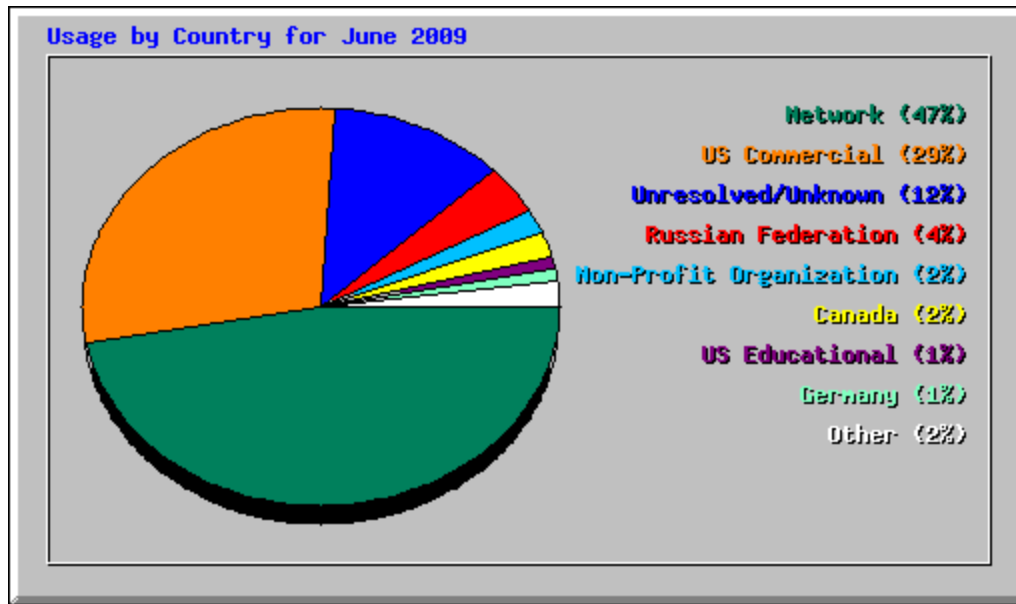

Top 30 of 56 Total Countries							
#	Hits		Files		KBytes		Country
1	6845	46.89%	5710	52.54%	953567	75.67%	Network
2	4166	28.54%	2815	25.90%	227030	18.02%	US Commercial
3	1780	12.19%	1547	14.24%	44500	3.53%	Unresolved/Unknown
4	560	3.84%	553	5.09%	1074	0.09%	Russian Federation
5	302	2.07%	267	2.46%	7407	0.59%	Non-Profit Organization
6	221	1.51%	211	1.94%	4499	0.36%	Canada
7	126	0.86%	124	1.14%	4413	0.35%	US Educational
8	81	0.55%	77	0.71%	1472	0.12%	Germany
9	71	0.49%	69	0.63%	1860	0.15%	Netherlands
10	53	0.36%	50	0.46%	1497	0.12%	Australia
11	47	0.32%	45	0.41%	831	0.07%	Italy
12	42	0.29%	41	0.38%	1315	0.10%	United Kingdom
13	32	0.22%	32	0.29%	376	0.03%	US Government
14	22	0.15%	22	0.20%	772	0.06%	New Zealand (Aotearoa)
15	20	0.14%	20	0.18%	503	0.04%	Poland
16	17	0.12%	17	0.16%	350	0.03%	Brazil
17	14	0.10%	14	0.13%	171	0.01%	US Military
18	14	0.10%	14	0.13%	542	0.04%	Japan
19	12	0.08%	6	0.06%	6	0.00%	Seychelles
20	11	0.08%	11	0.10%	217	0.02%	France
21	11	0.08%	11	0.10%	192	0.02%	Luxembourg
22	11	0.08%	9	0.08%	399	0.03%	United States
23	10	0.07%	10	0.09%	476	0.04%	Thailand
24	10	0.07%	10	0.09%	50	0.00%	Uzbekistan
25	10	0.07%	9	0.08%	87	0.01%	South Africa
26	9	0.06%	9	0.08%	1422	0.11%	Indonesia