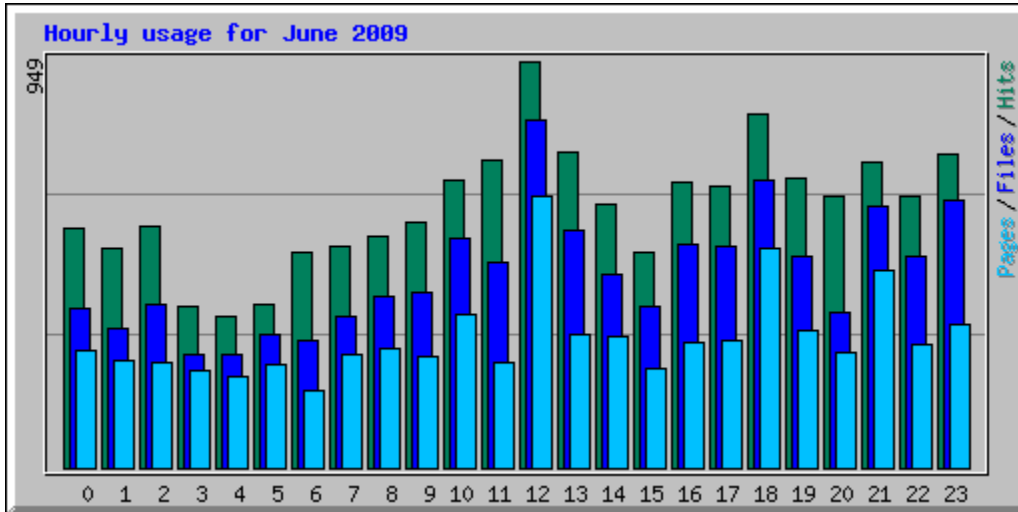

22	523	3.58%	426	3.92%	234	3.21%	108	4.08%	115	7.99%	108268	8.59%
23	361	2.47%	267	2.46%	156	2.14%	86	3.25%	81	5.63%	18347	1.46%
24	512	3.51%	403	3.71%	268	3.68%	105	3.97%	88	6.12%	16775	1.33%
25	408	2.80%	317	2.92%	215	2.95%	107	4.04%	75	5.21%	60764	4.82%
26	508	3.48%	351	3.23%	264	3.62%	104	3.93%	85	5.91%	39214	3.11%
27	318	2.18%	224	2.06%	157	2.16%	82	3.10%	59	4.10%	10311	0.82%
28	336	2.30%	227	2.09%	176	2.42%	111	4.20%	90	6.25%	13579	1.08%
29	708	4.85%	564	5.19%	390	5.35%	124	4.69%	97	6.74%	59562	4.73%
30	352	2.41%	261	2.40%	177	2.43%	78	2.95%	86	5.98%	13859	1.10%

Hourly Statistics for June 2009												
Hour	Hits			Files			Pages			KBytes		
	Avg	Total		Avg	Total		Avg	Total		Avg	Total	
0	18	560	3.84%	12	370	3.40%	9	273	3.75%	3852	115550	9.17%
1	17	510	3.49%	10	326	3.00%	8	249	3.42%	277	8302	0.66%
2	18	562	3.85%	12	381	3.51%	8	245	3.36%	3994	119822	9.51%
3	12	376	2.58%	8	262	2.41%	7	226	3.10%	585	17564	1.39%
4	11	351	2.40%	8	263	2.42%	7	214	2.94%	1366	40986	3.25%
5	12	381	2.61%	10	310	2.85%	7	239	3.28%	813	24400	1.94%
6	16	504	3.45%	9	295	2.71%	5	178	2.44%	823	24686	1.96%
7	17	518	3.55%	11	351	3.23%	8	266	3.65%	742	22262	1.77%
8	18	541	3.71%	13	399	3.67%	9	279	3.83%	516	15482	1.23%
9	19	572	3.92%	13	411	3.78%	8	261	3.58%	1880	56396	4.48%
10	22	670	4.59%	17	536	4.93%	11	359	4.93%	4657	139701	11.09%
11	23	718	4.92%	16	480	4.42%	8	245	3.36%	1589	47665	3.78%
12	31	949	6.50%	27	810	7.45%	21	632	8.68%	460	13785	1.09%
13	24	738	5.06%	18	553	5.09%	10	312	4.28%	2566	76984	6.11%
14	20	617	4.23%	15	453	4.17%	10	306	4.20%	935	28040	2.23%
15	16	502	3.44%	12	374	3.44%	7	230	3.16%	1407	42204	3.35%
16	22	665	4.56%	17	523	4.81%	9	293	4.02%	6157	184702	14.66%