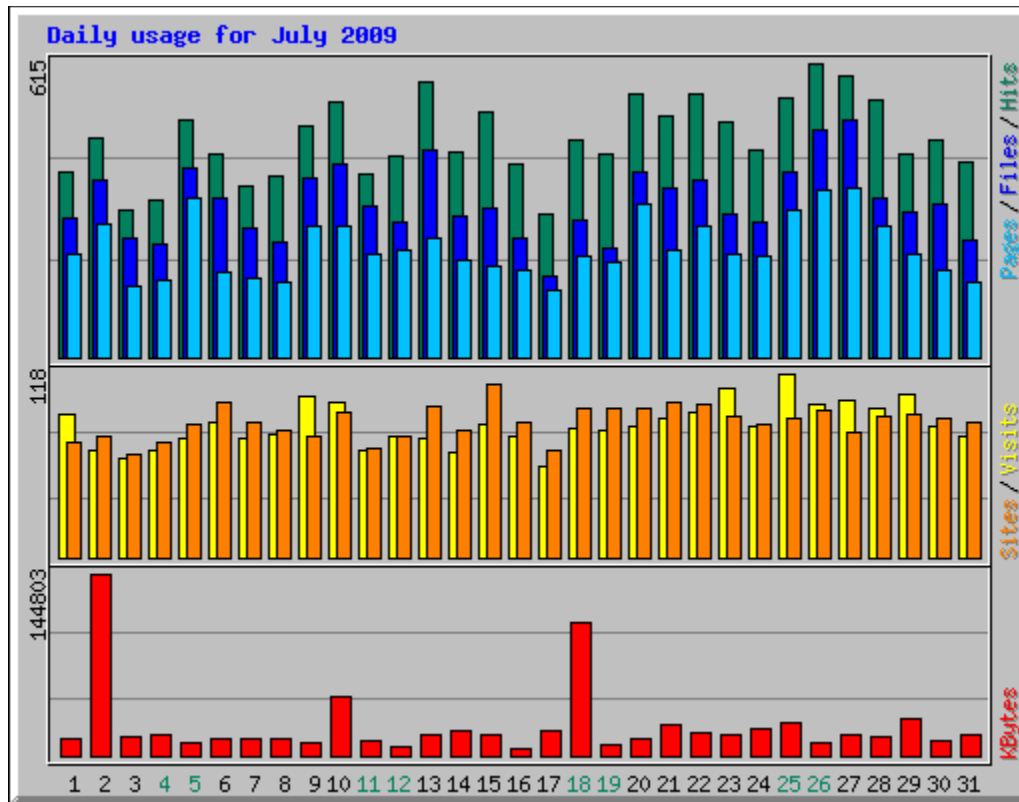

# Usage Statistics for northshorechoral.com

Summary Period: July 2009

Generated 01-Aug-2009 05:44 CDT

[\[Daily Statistics\]](#) [\[Hourly Statistics\]](#) [\[URLs\]](#) [\[Entry\]](#) [\[Exit\]](#) [\[Sites\]](#) [\[Referrers\]](#) [\[Search\]](#) [\[Users\]](#) [\[Agents\]](#) [\[Countries\]](#)

Monthly Statistics for July 2009		
Total Hits	14166	
Total Files	9987	
Total Pages	7081	
Total Visits	2598	
Total KBytes	734888	
Total Unique Sites	1472	
Total Unique URLs	556	
Total Unique Referrers	478	
Total Unique Usernames	1	
Total Unique User Agents	423	
	Avg	Max
Hits per Hour	19	195
Hits per Day	456	615
Files per Day	322	494
Pages per Day	228	354
Visits per Day	83	118
KBytes per Day	23706	144803
Hits by Response Code		
Code 200 - OK	9987	
Code 206 - Partial Content	479	
Code 301 - Moved Permanently	105	
Code 302 - Found	1	
Code 304 - Not Modified	1412	
Code 400 - Bad Request	2	
Code 401 - Unauthorized	2	
Code 403 - Forbidden	2	
Code 404 - Not Found	2170	
Code 416 - Requested Range Not Satisfiable	5	
Code 501 - Not Implemented	1	