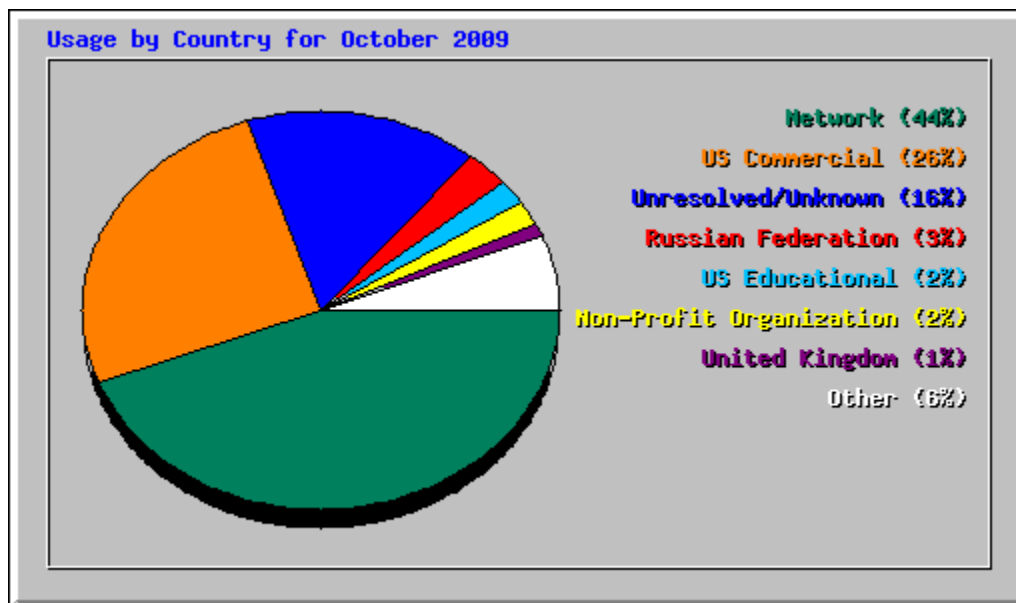

#	Hits		User Agent
1	1279	7.72%	Mozilla/4.0 (compatible; MSIE 8.0; Windows NT 5.1; Trident/4.
2	1270	7.67%	Mozilla/5.0 (compatible; Yahoo! Slurp/3.0; http://help.yahoo.
3	880	5.31%	Mozilla/5.0 (compatible; Googlebot/2.1; +http://www.google.co
4	880	5.31%	msnbot/2.0b (+http://search.msn.com/msnbot.htm)
5	791	4.78%	Mozilla/5.0 (Windows; U; Windows NT 5.1; en-US; rv:1.9.1.3) G
6	552	3.33%	Mozilla/4.0 (compatible; MSIE 8.0; Windows NT 6.0; Trident/4.
7	457	2.76%	Mozilla/5.0 (Windows; U; Windows NT 5.1; en-US; rv:1.9.0.14)
8	442	2.67%	Mozilla/4.0 (compatible; MSIE 5.5; Windows 98)
9	436	2.63%	Mozilla/4.0 (compatible; MSIE 7.0; Windows NT 5.1; .NET CLR 1
10	410	2.48%	Mozilla/5.0 (Windows; U; Windows NT 6.0; en-US; rv:1.9.1.3) G
11	406	2.45%	Mozilla/4.0 (compatible; MSIE 6.0; Windows NT 5.1; SV1; .NET
12	233	1.41%	Mozilla/5.0 (Macintosh; U; Intel Mac OS X 10_6_1; en-us) Appl
13	227	1.37%	Mozilla/5.0 (Macintosh; U; Intel Mac OS X 10_5_8; en-us) Appl
14	218	1.32%	Mozilla/5.0 (compatible; DotBot/1.1; http://www.dotnetdotcom.
15	206	1.24%	Mozilla/4.0 (compatible; MSIE 6.0; Windows NT 5.1)

Top 30 of 72 Total Countries							
#	Hits		Files		KBytes		Country
1	7226	43.62%	5941	51.51%	1113327	66.35%	Network
2	4239	25.59%	2516	21.81%	346831	20.67%	US Commercial
3	2679	16.17%	2379	20.63%	131394	7.83%	Unresolved/Unknown
4	503	3.04%	479	4.15%	2526	0.15%	Russian Federation
5	355	2.14%	348	3.02%	11626	0.69%	US Educational
6	323	1.95%	270	2.34%	8409	0.50%	Non-Profit Organization
7	156	0.94%	154	1.34%	7510	0.45%	United Kingdom
8	75	0.45%	65	0.56%	2492	0.15%	Australia
9	73	0.44%	40	0.35%	3136	0.19%	New Zealand (Aotearoa)
10	67	0.40%	67	0.58%	2560	0.15%	Germany
11	63	0.38%	59	0.51%	4047	0.24%	Canada