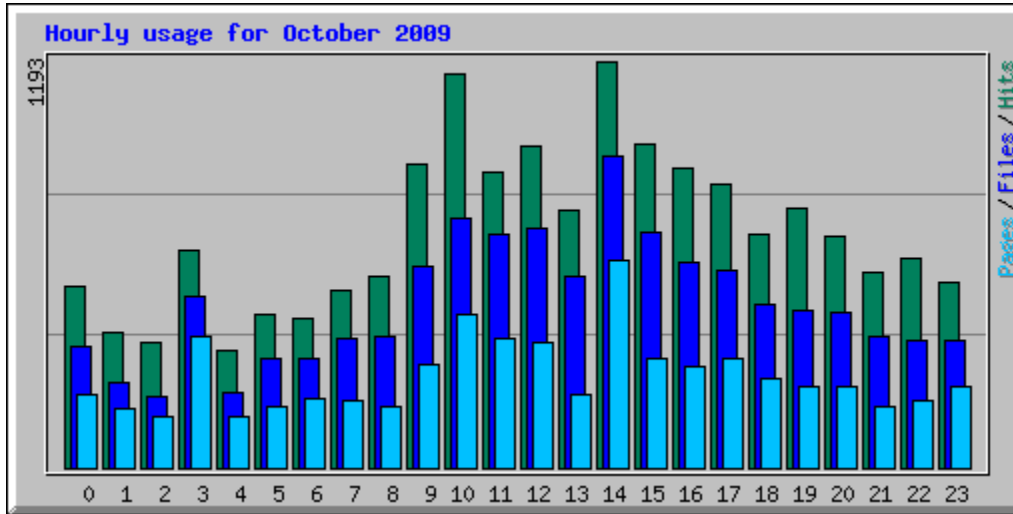

24	591	3.57%	338	2.93%	198	3.07%	92	3.43%	147	5.25%	22266	1.33%
25	451	2.72%	341	2.96%	118	1.83%	59	2.20%	145	5.18%	129128	7.70%
26	586	3.54%	401	3.48%	207	3.21%	101	3.76%	169	6.04%	53975	3.22%
27	824	4.97%	557	4.83%	341	5.28%	118	4.40%	170	6.08%	64344	3.83%
28	805	4.86%	567	4.92%	309	4.79%	96	3.58%	170	6.08%	117330	6.99%
29	538	3.25%	273	2.37%	140	2.17%	71	2.65%	130	4.65%	14239	0.85%
30	390	2.35%	293	2.54%	173	2.68%	72	2.68%	117	4.18%	14745	0.88%
31	562	3.39%	439	3.81%	320	4.96%	74	2.76%	98	3.50%	28959	1.73%

Hourly Statistics for October 2009												
Hour	Hits			Files			Pages			KBytes		
	Avg	Total		Avg	Total		Avg	Total		Avg	Total	
0	17	533	3.22%	11	355	3.08%	6	213	3.30%	790	24495	1.46%
1	12	399	2.41%	8	249	2.16%	5	176	2.73%	335	10383	0.62%
2	11	367	2.22%	6	210	1.82%	4	149	2.31%	749	23216	1.38%
3	20	639	3.86%	16	501	4.34%	12	385	5.96%	447	13843	0.82%
4	11	343	2.07%	7	218	1.89%	4	151	2.34%	774	23990	1.43%
5	14	447	2.70%	10	320	2.77%	5	182	2.82%	545	16886	1.01%
6	14	438	2.64%	10	320	2.77%	6	203	3.14%	424	13149	0.78%
7	16	519	3.13%	12	379	3.29%	6	198	3.07%	394	12206	0.73%
8	18	564	3.40%	12	386	3.35%	5	182	2.82%	3610	111903	6.67%
9	28	893	5.39%	19	592	5.13%	9	305	4.73%	5432	168389	10.03%
10	37	1157	6.98%	23	732	6.35%	14	452	7.00%	1017	31533	1.88%
11	27	867	5.23%	22	687	5.96%	12	379	5.87%	815	25261	1.51%
12	30	944	5.70%	22	704	6.10%	11	369	5.72%	8633	267620	15.95%
13	24	753	4.55%	18	564	4.89%	7	217	3.36%	2698	83637	4.98%
14	38	1193	7.20%	29	916	7.94%	19	608	9.42%	2511	77842	4.64%
15	30	947	5.72%	22	689	5.97%	10	320	4.96%	3937	122058	7.27%
16	28	878	5.30%	19	604	5.24%	9	295	4.57%	5331	165252	9.85%
17	26	832	5.02%	18	576	4.99%	10	320	4.96%	5421	168043	10.01%
18	22	683	4.12%	15	480	4.16%	8	262	4.06%	2138	66284	3.95%
19	24	763	4.61%	14	463	4.01%	7	239	3.70%	1677	51980	3.10%