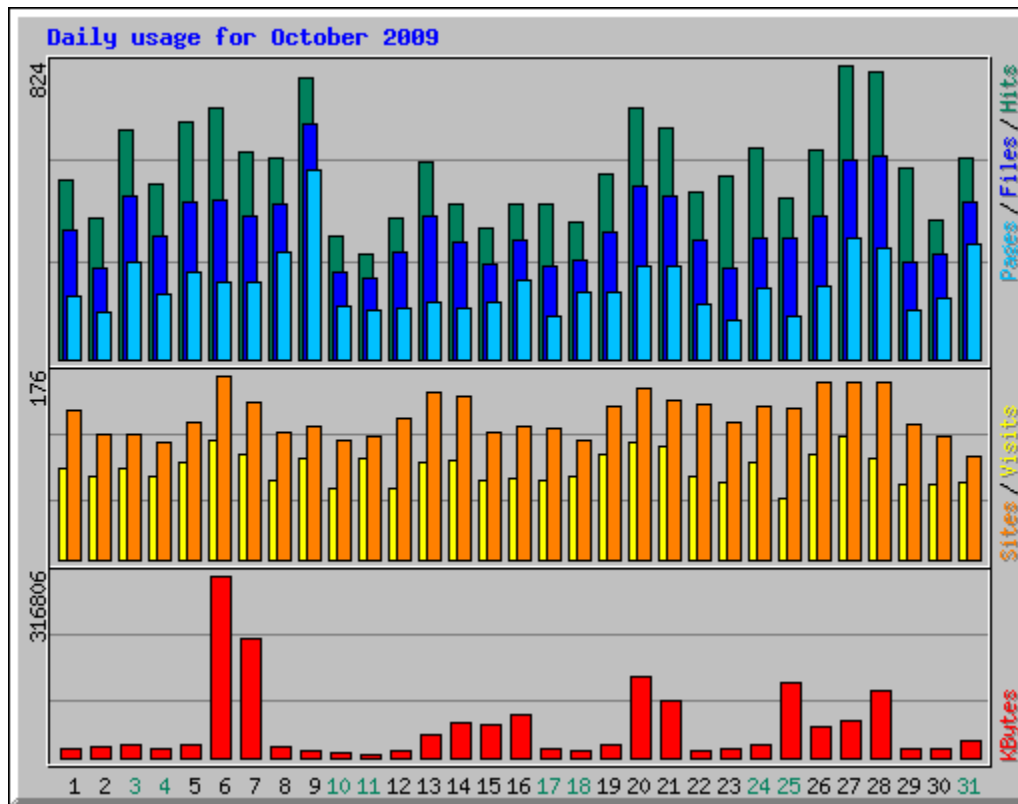

Usage Statistics for northshorechoral.com

Summary Period: October 2009

Generated 31-Oct-2009 20:35 CDT

[\[Daily Statistics\]](#) [\[Hourly Statistics\]](#) [\[URLs\]](#) [\[Entry\]](#) [\[Exit\]](#) [\[Sites\]](#) [\[Referrers\]](#) [\[Search\]](#) [\[Users\]](#) [\[Agents\]](#) [\[Countries\]](#)

Monthly Statistics for October 2009		
Total Hits	16565	
Total Files	11534	
Total Pages	6455	
Total Visits	2684	
Total KBytes	1678072	
Total Unique Sites	2798	
Total Unique URLs	537	
Total Unique Referrers	482	
Total Unique Usernames	1	
Total Unique User Agents	618	
	Avg	Max
Hits per Hour	22	386
Hits per Day	534	824
Files per Day	372	659
Pages per Day	208	529
Visits per Day	86	118
KBytes per Day	54131	316806
Hits by Response Code		
Code 200 - OK	11534	
Code 206 - Partial Content	1571	
Code 301 - Moved Permanently	116	
Code 304 - Not Modified	1709	
Code 400 - Bad Request	2	
Code 401 - Unauthorized	218	
Code 403 - Forbidden	1	
Code 404 - Not Found	1384	
Code 405 - Method Not Allowed	3	
Code 406 - Not Acceptable	20	
Code 416 - Requested Range Not Satisfiable	7	