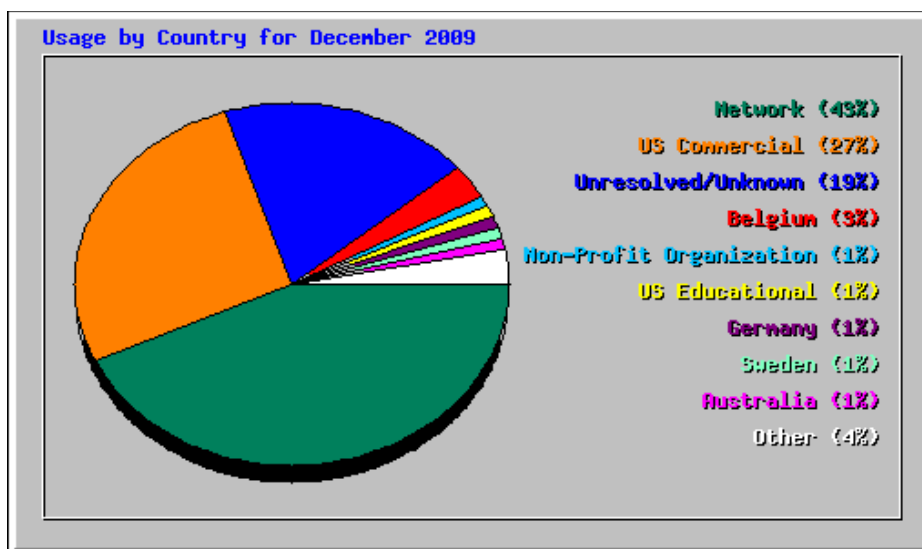

18	2	0.90%	sharon peterson
19	2	0.90%	tod kowallis tenor
20	1	0.45%	%22anton bruckner%22

Top 2 of 2 Total Usernames									
#	Hits		Files		KBytes		Visits		Username
1	853	4.87%	718	5.50%	9286453	85.52%	106	4.85%	wesing
2	26	0.15%	26	0.20%	239	0.00%	1	0.05%	NSCS

Top 15 of 626 Total User Agents			
#	Hits		User Agent
1	1525	8.71%	Mozilla/5.0 (compatible; Yahoo! Slurp/3.0; http://help.yahoo.
2	1111	6.34%	Mozilla/5.0 (Windows; U; Windows NT 5.1; mk; rv:1.9.1.5) Gecko
3	1029	5.88%	Mozilla/4.0 (compatible; MSIE 8.0; Windows NT 5.1; Trident/4.
4	852	4.87%	Mozilla/5.0 (Windows; U; Windows NT 5.1; en-US; rv:1.9.1.5) G
5	841	4.80%	msnbot/2.0b (+http://search.msn.com/msnbot.htm)
6	739	4.22%	Mozilla/5.0 (Windows; U; Windows NT 5.1; en-US; rv:1.9.1.6) G
7	617	3.52%	Mozilla/5.0 (compatible; Googlebot/2.1; +http://www.google.co
8	536	3.06%	Mozilla/5.0 (Macintosh; U; Intel Mac OS X 10.5; en-US; rv:1.9
9	488	2.79%	Mozilla/4.0 (compatible; MSIE 7.0; Windows NT 5.1; .NET CLR 1
10	370	2.11%	Mozilla/4.0 (compatible; MSIE 6.0; Windows NT 5.1; SV1; .NET
11	349	1.99%	Mozilla/5.0 (Windows; U; Windows NT 6.0; en-US; rv:1.9.1.5) G
12	343	1.96%	Mozilla/5.0 (Macintosh; U; Intel Mac OS X 10_6_2; en-us) Appl
13	328	1.87%	Mozilla/5.0 (Macintosh; U; Intel Mac OS X 10_5_8; en-us) Appl
14	278	1.59%	Mozilla/5.0 (Twiceler-0.9 http://www.cuil.com/twiceler/robot.
15	273	1.56%	Mozilla/4.0 (compatible; MSIE 8.0; Windows NT 6.0; Trident/4.

Top 30 of 71 Total Countries							
#	Hits		Files		KBytes		Country
1	7467	42.64%	6067	46.48%	8920163	82.15%	Network