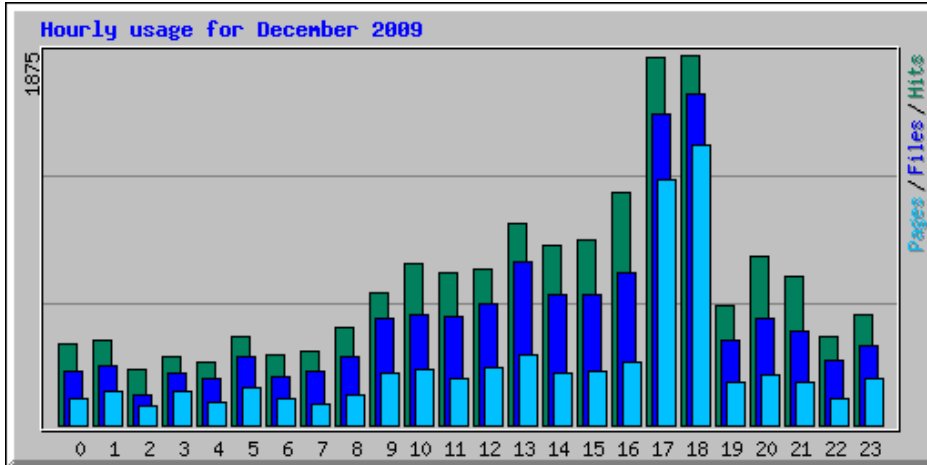

27	403	2.30%	272	2.08%	109	1.50%	58	2.65%	116	4.72%	117880	1.09%
28	796	4.55%	716	5.48%	607	8.34%	50	2.29%	91	3.71%	23415	0.22%
29	357	2.04%	280	2.14%	100	1.37%	51	2.33%	85	3.46%	163626	1.51%
30	447	2.55%	352	2.70%	157	2.16%	84	3.84%	115	4.68%	328828	3.03%
31	362	2.07%	251	1.92%	112	1.54%	59	2.70%	104	4.23%	315907	2.91%

Hourly Statistics for December 2009												
Hour	Hits			Files			Pages			KBytes		
	Avg	Total		Avg	Total		Avg	Total		Avg	Total	
0	13	412	2.35%	8	269	2.06%	4	134	1.84%	1911	59241	0.55%
1	13	425	2.43%	9	304	2.33%	5	174	2.39%	4841	150058	1.38%
2	8	278	1.59%	5	156	1.20%	3	98	1.35%	305	9457	0.09%
3	11	349	1.99%	8	260	1.99%	5	169	2.32%	1893	58671	0.54%
4	10	322	1.84%	7	236	1.81%	3	111	1.53%	3978	123305	1.14%
5	14	448	2.56%	11	344	2.64%	5	185	2.54%	1235	38279	0.35%
6	11	359	2.05%	7	247	1.89%	4	136	1.87%	639	19806	0.18%
7	11	370	2.11%	8	275	2.11%	3	109	1.50%	962	29821	0.27%
8	16	498	2.84%	11	347	2.66%	5	157	2.16%	3863	119751	1.10%
9	21	668	3.81%	17	540	4.14%	8	264	3.63%	18245	565593	5.21%
10	26	814	4.65%	18	563	4.31%	9	281	3.86%	9894	306716	2.82%
11	24	774	4.42%	17	549	4.21%	7	240	3.30%	30527	946327	8.72%
12	25	793	4.53%	19	617	4.73%	9	289	3.97%	3542	109804	1.01%
13	33	1024	5.85%	26	824	6.31%	11	360	4.95%	24268	752300	6.93%
14	29	914	5.22%	21	658	5.04%	8	260	3.57%	11753	364358	3.36%
15	30	935	5.34%	21	656	5.03%	8	275	3.78%	22031	682974	6.29%
16	38	1182	6.75%	24	772	5.91%	10	317	4.36%	71336	2211411	20.37%
17	60	1860	10.62%	50	1575	12.07%	40	1245	17.11%	35836	1110920	10.23%
18	60	1875	10.71%	54	1679	12.86%	45	1419	19.50%	15253	472853	4.35%
19	19	604	3.45%	13	429	3.29%	6	213	2.93%	21723	673420	6.20%
20	27	852	4.87%	17	540	4.14%	8	253	3.48%	40431	1253364	11.54%
21	24	754	4.31%	15	479	3.67%	6	216	2.97%	12066	374040	3.44%
22	14	446	2.55%	10	332	2.54%	4	138	1.90%	12472	386620	3.56%
23	17	556	3.17%	13	403	3.09%	7	233	3.20%	1271	39403	0.36%