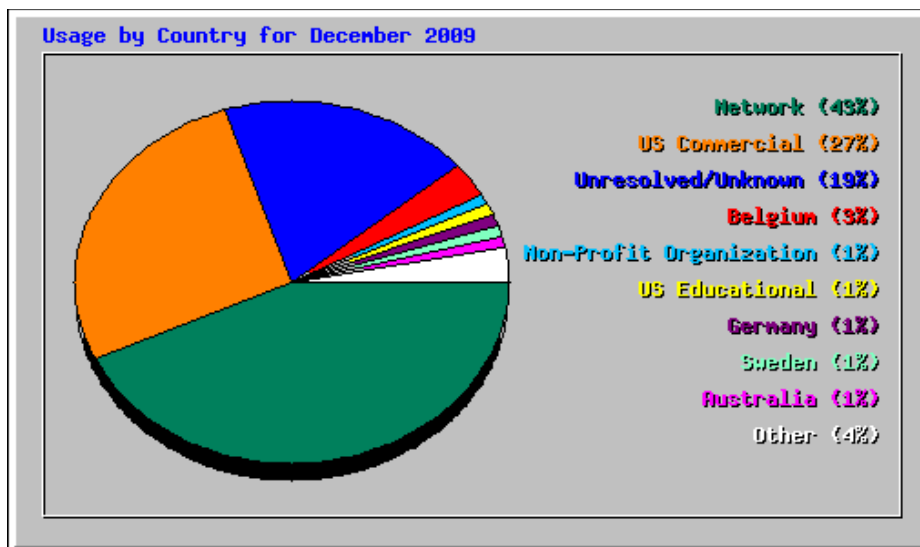

18	2	0.90%	sharon peterson
19	2	0.90%	tod kowallis tenor
20	1	0.45%	%22anton bruckner%22

Top 2 of 2 Total Usernames									
#	Hits		Files		KBytes		Visits		Username
1	853	4.87%	718	5.50%	9286453	85.52%	106	4.85%	wesing
2	26	0.15%	26	0.20%	239	0.00%	1	0.05%	NSCS

Top 15 of 626 Total User Agents			
#	Hits		User Agent
1	1525	8.71%	Mozilla/5.0 (compatible; Yahoo! Slurp/3.0; http://help.yahoo.
2	1111	6.34%	Mozilla/5.0 (Windows; U; Windows NT 5.1; mk; rv:1.9.1.5) Gecko
3	1029	5.88%	Mozilla/4.0 (compatible; MSIE 8.0; Windows NT 5.1; Trident/4.
4	852	4.87%	Mozilla/5.0 (Windows; U; Windows NT 5.1; en-US; rv:1.9.1.5) G
5	841	4.80%	msnbot/2.0b (+http://search.msn.com/msnbot.htm)
6	739	4.22%	Mozilla/5.0 (Windows; U; Windows NT 5.1; en-US; rv:1.9.1.6) G
7	617	3.52%	Mozilla/5.0 (compatible; Googlebot/2.1; +http://www.google.co
8	536	3.06%	Mozilla/5.0 (Macintosh; U; Intel Mac OS X 10.5; en-US; rv:1.9
9	488	2.79%	Mozilla/4.0 (compatible; MSIE 7.0; Windows NT 5.1; .NET CLR 1
10	370	2.11%	Mozilla/4.0 (compatible; MSIE 6.0; Windows NT 5.1; SV1; .NET
11	349	1.99%	Mozilla/5.0 (Windows; U; Windows NT 6.0; en-US; rv:1.9.1.5) G
12	343	1.96%	Mozilla/5.0 (Macintosh; U; Intel Mac OS X 10_6_2; en-us) Appl
13	328	1.87%	Mozilla/5.0 (Macintosh; U; Intel Mac OS X 10_5_8; en-us) Appl
14	278	1.59%	Mozilla/5.0 (Twiceler-0.9 http://www.cuil.com/twiceler/robot.
15	273	1.56%	Mozilla/4.0 (compatible; MSIE 8.0; Windows NT 6.0; Trident/4.

Top 30 of 71 Total Countries									
#	Hits		Files		KBytes		Country		
1	7467	42.64%	6067	46.48%	8920163	82.15%	Network