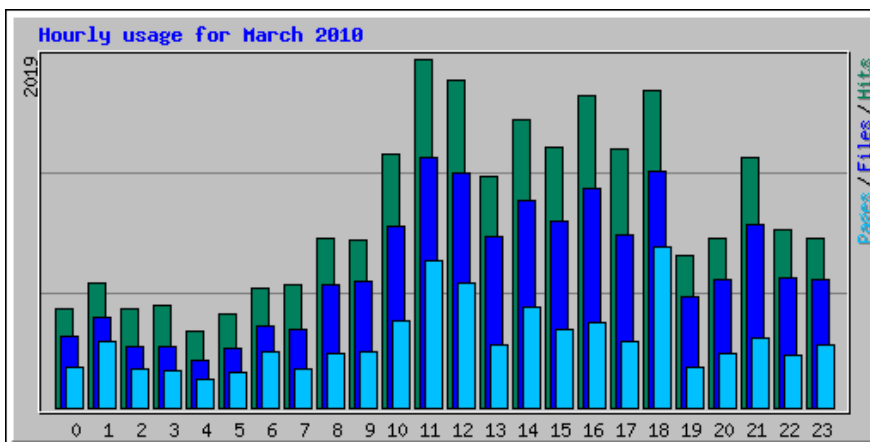

Daily Statistics for March 2010												
Day	Hits		Files		Pages		Visits		Sites		KBytes	
1	672	2.48%	477	2.47%	238	2.50%	101	2.94%	129	3.51%	794928	1.19%
2	1310	4.83%	843	4.36%	373	3.91%	141	4.10%	182	4.95%	7942951	11.93%
3	635	2.34%	448	2.32%	208	2.18%	103	3.00%	136	3.70%	1449180	2.18%
4	1041	3.84%	714	3.70%	458	4.80%	123	3.58%	137	3.73%	3773456	5.67%
5	959	3.54%	606	3.14%	313	3.28%	106	3.08%	136	3.70%	3014194	4.53%
6	760	2.80%	468	2.42%	241	2.53%	108	3.14%	143	3.89%	3191598	4.79%
7	893	3.29%	534	2.76%	318	3.34%	94	2.73%	116	3.16%	2025139	3.04%
8	896	3.30%	658	3.41%	283	2.97%	99	2.88%	162	4.41%	2523107	3.79%
9	947	3.49%	618	3.20%	245	2.57%	106	3.08%	168	4.57%	2443758	3.67%
10	1013	3.73%	787	4.07%	374	3.92%	102	2.97%	156	4.24%	2115559	3.18%
11	1204	4.44%	806	4.17%	407	4.27%	111	3.23%	190	5.17%	2440959	3.67%
12	761	2.81%	602	3.12%	238	2.50%	107	3.11%	146	3.97%	1953298	2.93%
13	1034	3.81%	729	3.77%	426	4.47%	100	2.91%	134	3.65%	1540991	2.31%
14	1009	3.72%	674	3.49%	300	3.15%	105	3.05%	153	4.16%	2427271	3.65%
15	1035	3.82%	691	3.58%	340	3.57%	117	3.40%	167	4.54%	447115	0.67%
16	792	2.92%	587	3.04%	278	2.92%	102	2.97%	149	4.05%	2034721	3.06%
17	570	2.10%	449	2.32%	250	2.62%	118	3.43%	174	4.73%	14045	0.02%
18	1264	4.66%	1062	5.50%	703	7.37%	103	3.00%	167	4.54%	1925278	2.89%
19	602	2.22%	457	2.37%	256	2.69%	118	3.43%	162	4.41%	32294	0.05%
20	694	2.56%	516	2.67%	271	2.84%	98	2.85%	162	4.41%	2031663	3.05%
21	759	2.80%	578	2.99%	227	2.38%	90	2.62%	185	5.03%	197035	0.30%
22	827	3.05%	630	3.26%	275	2.88%	106	3.08%	186	5.06%	2004608	3.01%
23	855	3.15%	604	3.13%	305	3.20%	116	3.38%	200	5.44%	252426	0.38%
24	976	3.60%	734	3.80%	293	3.07%	94	2.73%	213	5.80%	3833442	5.76%
25	801	2.95%	594	3.07%	245	2.57%	77	2.24%	183	4.98%	3974081	5.97%
26	803	2.96%	489	2.53%	211	2.21%	90	2.62%	182	4.95%	2010855	3.02%
27	965	3.56%	614	3.18%	317	3.33%	87	2.53%	163	4.44%	3818436	5.73%
28	975	3.59%	805	4.17%	510	5.35%	388	11.29%	501	13.63%	308852	0.46%
29	1008	3.72%	751	3.89%	319	3.35%	98	2.85%	200	5.44%	4069840	6.11%
30	531	1.96%	408	2.11%	192	2.01%	77	2.24%	159	4.33%	115215	0.17%
31	533	1.97%	385	1.99%	119	1.25%	65	1.89%	126	3.43%	1884690	2.83%

Hourly Statistics for March 2010												
Hour	Hits		Files		Pages		KBytes		Avg	Total		
	Avg	Total	Avg	Total	Avg	Total	Avg	Total				
0	18	573	2.11%	13	412	2.13%	7	231	2.42%	17800	551808	0.83%
1	23	722	2.66%	16	524	2.71%	12	386	4.05%	20868	646910	0.97%