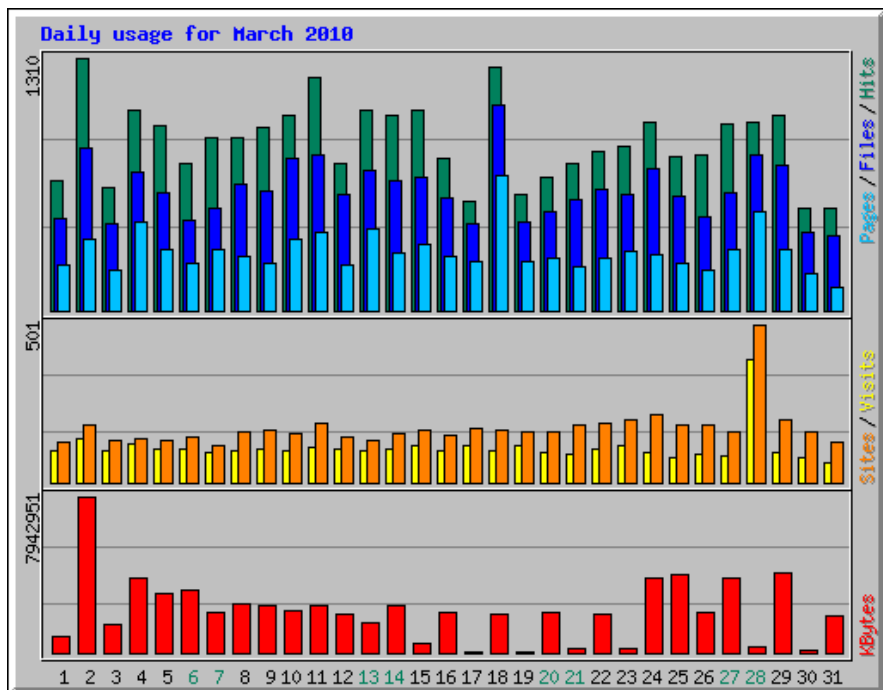

Usage Statistics for northshorechoral.com

Summary Period: March 2010

Generated 31-Mar-2010 17:42 CDT

[\[Daily Statistics\]](#) [\[Hourly Statistics\]](#) [\[URLs\]](#) [\[Entry\]](#) [\[Exit\]](#) [\[Sites\]](#) [\[Referrers\]](#) [\[Search\]](#) [\[Users\]](#) [\[Agents\]](#) [\[Countries\]](#)

Monthly Statistics for March 2010		
Total Hits	27124	
Total Files	19318	
Total Pages	9533	
Total Visits	3437	
Total KBytes	66590989	
Total Unique Sites	3675	
Total Unique URLs	663	
Total Unique Referrers	586	
Total Unique Usernames	1	
Total Unique User Agents	646	
	Avg	Max
Hits per Hour	36	514
Hits per Day	874	1310
Files per Day	623	1062
Pages per Day	307	703
Visits per Day	110	388
KBytes per Day	2148096	7942951
Hits by Response Code		
Code 200 - OK	19318	
Code 206 - Partial Content	1506	
Code 301 - Moved Permanently	243	
Code 302 - Found	24	
Code 304 - Not Modified	3047	
Code 404 - Not Found	2986	