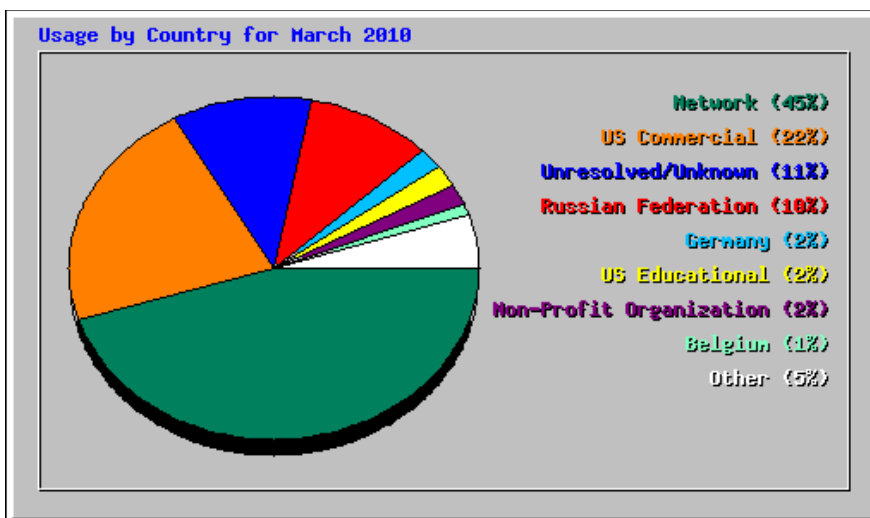

#	Hits		User Agent
1	2054	7.57%	Mozilla/4.0 (compatible; MSIE 8.0; Windows NT 5.1; Trident/4.
2	1512	5.57%	Mozilla/5.0 (compatible; Yahoo! Slurp/3.0; http://help.yahoo.
3	1396	5.15%	Yandex/1.01.001 (compatible; Win16; m)
4	1269	4.68%	Yandex/1.01.001 (compatible; Win16; I)
5	955	3.52%	Mozilla/5.0 (Windows; U; Windows NT 5.1; en-US; rv:1.9.1.8) G
6	946	3.49%	Mozilla/5.0 (Windows; U; Windows NT 5.1; en-US; rv:1.9.2) Gec
7	869	3.20%	msnbot/2.0b (+http://search.msn.com/msnbot.htm)
8	751	2.77%	Mozilla/4.0 (compatible; MSIE 8.0; Windows NT 6.0; Trident/4.
9	749	2.76%	Mozilla/5.0 (Macintosh; U; Intel Mac OS X 10_6_2; en-us) Appl
10	748	2.76%	Mozilla/5.0 (Macintosh; U; Intel Mac OS X 10.5; en-US; rv:1.9
11	731	2.70%	Mozilla/4.0 (compatible; MSIE 7.0; Windows NT 5.1; .NET CLR 1
12	649	2.39%	Mozilla/5.0 (Macintosh; U; Intel Mac OS X 10_5_8; en-us) Appl
13	540	1.99%	Mozilla/5.0 (compatible; Googlebot/2.1; +http://www.google.co
14	492	1.81%	Mozilla/5.0 (compatible; ScoutJet; +http://www.scoutjet.com/)
15	425	1.57%	Mozilla/4.0 (compatible; MSIE 6.0; Windows NT 5.1; SV1; .NET

Top 30 of 76 Total Countries							
#	Hits		Files		KBytes		Country
1	12309	45.38%	10017	51.85%	12230944	18.37%	Network
2	6029	22.23%	3918	20.28%	4307376	6.47%	US Commercial
3	2966	10.93%	2460	12.73%	987907	1.48%	Unresolved/Unknown
4	2734	10.08%	1729	8.95%	48435513	72.74%	Russian Federation
5	583	2.15%	581	3.01%	3180	0.00%	Germany
6	561	2.07%	500	2.59%	208498	0.31%	US Educational
7	506	1.87%	409	2.12%	373457	0.56%	Non-Profit Organization
8	238	0.88%	121	0.63%	2840	0.00%	Belgium
9	132	0.49%	98	0.51%	3033	0.00%	United Kingdom
10	98	0.36%	98	0.51%	2429	0.00%	Netherlands
11	85	0.31%	73	0.38%	1682	0.00%	US Government
12	76	0.28%	72	0.37%	3494	0.01%	Australia
13	75	0.28%	71	0.37%	1373	0.00%	United States
14	53	0.20%	41	0.21%	1425	0.00%	Greece
15	52	0.19%	52	0.27%	4295	0.01%	Brazil
16	43	0.16%	31	0.16%	1401	0.00%	Japan
17	39	0.14%	37	0.19%	1203	0.00%	Italy
18	38	0.14%	38	0.20%	797	0.00%	Poland