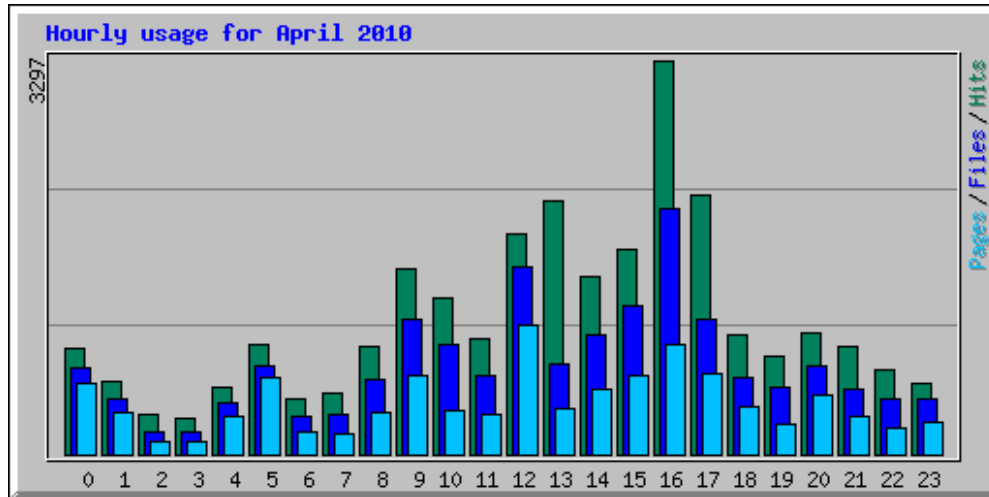

26	1983	7.36%	1316	7.36%	855	8.24%	108	3.74%	184	5.80%	169443	1.65%
27	2384	8.84%	1408	7.87%	914	8.81%	134	4.64%	168	5.29%	205244	2.00%
28	2449	9.08%	1357	7.58%	1156	11.14%	121	4.19%	167	5.26%	33140	0.32%
29	1547	5.74%	1215	6.79%	502	4.84%	118	4.09%	166	5.23%	425816	4.15%
30	1640	6.08%	1101	6.15%	481	4.64%	116	4.02%	176	5.55%	1033059	10.08%

Hourly Statistics for April 2010												
Hour	Hits			Files			Pages			KBytes		
	Avg	Total		Avg	Total		Avg	Total		Avg	Total	
0	29	878	3.26%	24	730	4.08%	19	587	5.66%	783	23481	0.23%
1	20	614	2.28%	15	470	2.63%	11	343	3.31%	870	26091	0.25%
2	11	332	1.23%	6	181	1.01%	3	100	0.96%	446	13389	0.13%
3	10	305	1.13%	6	183	1.02%	3	112	1.08%	534	16024	0.16%
4	18	561	2.08%	14	431	2.41%	10	313	3.02%	532	15958	0.16%
5	30	917	3.40%	24	742	4.15%	21	649	6.26%	552	16572	0.16%
6	15	463	1.72%	10	321	1.79%	6	183	1.76%	5152	154559	1.51%
7	16	508	1.88%	11	336	1.88%	5	166	1.60%	792	23752	0.23%
8	29	896	3.32%	20	623	3.48%	11	351	3.38%	1236	37070	0.36%
9	51	1543	5.72%	37	1126	6.29%	21	655	6.31%	4572	137151	1.34%
10	43	1304	4.84%	30	912	5.10%	12	367	3.54%	1429	42872	0.42%
11	32	973	3.61%	21	657	3.67%	11	341	3.29%	1327	39809	0.39%
12	61	1847	6.85%	52	1565	8.75%	36	1081	10.42%	19399	581969	5.68%
13	70	2124	7.88%	25	763	4.26%	12	378	3.64%	5683	170491	1.66%
14	49	1488	5.52%	33	1006	5.62%	18	545	5.25%	6254	187626	1.83%
15	56	1706	6.33%	41	1249	6.98%	21	656	6.32%	48227	1446818	14.11%
16	109	3297	12.23%	68	2062	11.52%	30	924	8.91%	56825	1704746	16.63%
17	72	2163	8.02%	37	1126	6.29%	22	668	6.44%	33723	1011684	9.87%
18	33	1006	3.73%	21	644	3.60%	13	399	3.85%	19420	582593	5.68%
19	27	813	3.02%	18	553	3.09%	8	251	2.42%	74398	2231931	21.77%
20	33	1008	3.74%	24	739	4.13%	16	496	4.78%	32413	972387	9.49%
21	30	907	3.36%	18	552	3.09%	10	316	3.05%	6839	205157	2.00%
22	23	713	2.64%	15	464	2.59%	7	218	2.10%	12854	385608	3.76%
23	19	595	2.21%	15	457	2.55%	9	274	2.64%	7417	222525	2.17%