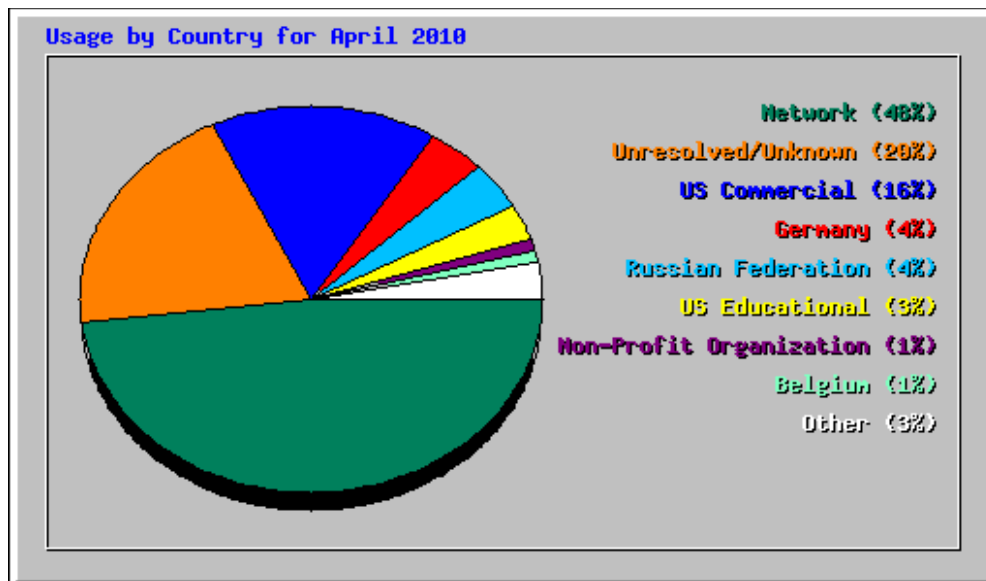

Top 30 of 73 Total Countries							
#	Hits		Files		KBytes		Country
1	12924	47.94%	9123	50.99%	6539455	63.80%	Network
2	5336	19.79%	3305	18.47%	606657	5.92%	Unresolved/Unknown
3	4358	16.16%	2654	14.83%	734810	7.17%	US Commercial
4	1029	3.82%	1028	5.75%	2969	0.03%	Germany
5	1005	3.73%	874	4.88%	1933426	18.86%	Russian Federation
6	934	3.46%	921	5.15%	36432	0.36%	US Educational
7	381	1.41%	295	1.65%	363119	3.54%	Non-Profit Organization
8	176	0.65%	108	0.60%	2835	0.03%	Belgium
9	86	0.32%	86	0.48%	2620	0.03%	Netherlands
10	42	0.16%	39	0.22%	565	0.01%	US Government
11	42	0.16%	3	0.02%	94	0.00%	Lithuania
12	42	0.16%	35	0.20%	762	0.01%	Romania
13	38	0.14%	38	0.21%	624	0.01%	New Zealand (Aotearoa)
14	33	0.12%	33	0.18%	1249	0.01%	Greece
15	31	0.11%	24	0.13%	853	0.01%	United Kingdom
16	29	0.11%	29	0.16%	1035	0.01%	Australia
17	26	0.10%	10	0.06%	439	0.00%	Colombia
18	26	0.10%	26	0.15%	671	0.01%	Zimbabwe
19	23	0.09%	23	0.13%	2269	0.02%	United States
20	22	0.08%	22	0.12%	3197	0.03%	Switzerland
21	22	0.08%	21	0.12%	678	0.01%	Mexico
22	21	0.08%	21	0.12%	1679	0.02%	Brazil
23	21	0.08%	19	0.11%	772	0.01%	Czech Republic
24	21	0.08%	13	0.07%	350	0.00%	Japan
25	21	0.08%	20	0.11%	753	0.01%	Poland
26	18	0.07%	17	0.10%	700	0.01%	Canada
27	18	0.07%	17	0.10%	980	0.01%	Croatia (Hrvatska)
28	16	0.06%	10	0.06%	266	0.00%	India
29	15	0.06%	14	0.08%	703	0.01%	Italy
30	13	0.05%	13	0.07%	956	0.01%	Indonesia