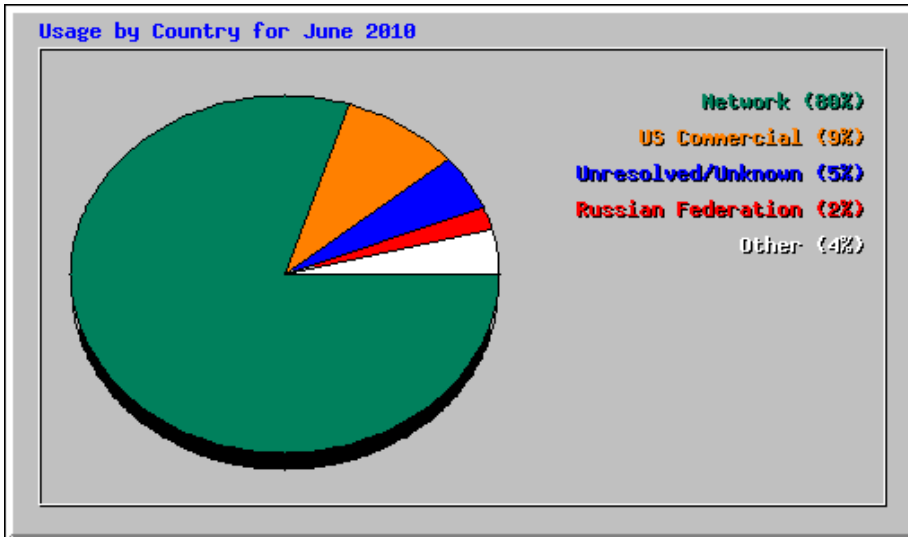

11	699	0.86%	msnbot/2.0b (+http://search.msn.com/msnbot.htm)
12	609	0.75%	Mozilla/5.0 (Windows; U; Windows NT 5.1; en-US) AppleWebKit/5
13	580	0.71%	Mozilla/5.0 (Macintosh; U; Intel Mac OS X 10_6_3; en-us) Appl
14	547	0.67%	Mozilla/5.0
15	477	0.59%	Mozilla/5.0 (Macintosh; U; PPC Mac OS X 10_4_11; en) AppleWeb

Top 30 of 67 Total Countries							
#	Hits		Files		KBytes		Country
1	65382	80.47%	23929	71.84%	989826	18.61%	Network
2	7262	8.94%	4333	13.01%	1199434	22.55%	US Commercial
3	3974	4.89%	3071	9.22%	374067	7.03%	Unresolved/Unknown
4	1485	1.83%	651	1.95%	629301	11.83%	Russian Federation
5	399	0.49%	295	0.89%	1888469	35.50%	Canada
6	384	0.47%	366	1.10%	1519	0.03%	Poland
7	348	0.43%	283	0.85%	181393	3.41%	Non-Profit Organization
8	334	0.41%	290	0.87%	5731	0.11%	Germany
9	307	0.38%	281	0.84%	3691	0.07%	Netherlands
10	124	0.15%	123	0.37%	2868	0.05%	Australia
11	113	0.14%	47	0.14%	1475	0.03%	United Kingdom
12	107	0.13%	102	0.31%	5117	0.10%	New Zealand (Aotearoa)
13	96	0.12%	94	0.28%	4359	0.08%	US Educational
14	86	0.11%	37	0.11%	1127	0.02%	Italy
15	66	0.08%	47	0.14%	1276	0.02%	Czech Republic
16	65	0.08%	44	0.13%	5963	0.11%	Brazil
17	57	0.07%	55	0.17%	2344	0.04%	Croatia (Hrvatska)
18	56	0.07%	44	0.13%	646	0.01%	Hungary
19	50	0.06%	48	0.14%	1363	0.03%	Belgium
20	49	0.06%	33	0.10%	1135	0.02%	Sweden
21	43	0.05%	43	0.13%	1451	0.03%	Greece
22	37	0.05%	35	0.11%	1374	0.03%	Romania
23	35	0.04%	22	0.07%	246	0.00%	Japan
24	30	0.04%	22	0.07%	817	0.02%	Austria
25	30	0.04%	28	0.08%	1898	0.04%	Israel
26	26	0.03%	16	0.05%	895	0.02%	France
27	26	0.03%	26	0.08%	831	0.02%	Mexico
28	25	0.03%	25	0.08%	3195	0.06%	Ukraine