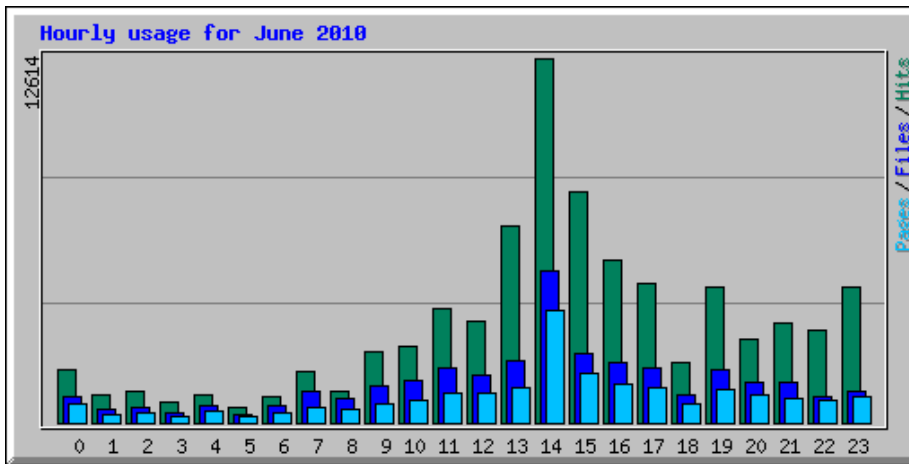

30	1075	1.32%	623	1.87%	401	1.86%	128	3.54%	160	5.81%	172902	3.25%

Hourly Statistics for June 2010												
Hour	Hits			Files		Pages		KBytes				
	Avg	Total	%	Avg	Total	Avg	Total	Avg	Total	%		
0	61	1835	2.26%	30	904	2.71%	21	656	3.04%	48209	1446280	27.19%
1	32	987	1.21%	15	470	1.41%	9	289	1.34%	1065	31964	0.60%
2	36	1107	1.36%	17	535	1.61%	11	355	1.65%	8890	266694	5.01%
3	24	739	0.91%	12	365	1.10%	7	217	1.01%	749	22471	0.42%
4	31	941	1.16%	20	621	1.86%	14	420	1.95%	812	24371	0.46%
5	17	538	0.66%	10	305	0.92%	6	205	0.95%	3905	117152	2.20%
6	29	890	1.10%	19	579	1.74%	10	318	1.48%	4318	129533	2.44%
7	58	1741	2.14%	36	1104	3.31%	17	534	2.48%	5775	173236	3.26%
8	35	1065	1.31%	27	817	2.45%	15	472	2.19%	7513	225389	4.24%
9	82	2483	3.06%	41	1247	3.74%	22	672	3.12%	5176	155281	2.92%
10	88	2655	3.27%	48	1448	4.35%	25	750	3.48%	5406	162185	3.05%
11	130	3929	4.84%	63	1912	5.74%	33	1008	4.68%	4517	135496	2.55%
12	116	3509	4.32%	54	1643	4.93%	34	1038	4.82%	6370	191097	3.59%
13	227	6824	8.40%	72	2160	6.48%	40	1225	5.69%	2771	83145	1.56%
14	420	12614	15.52%	175	5278	15.85%	129	3892	18.06%	4958	148742	2.80%
15	265	7964	9.80%	79	2379	7.14%	57	1719	7.98%	8589	257677	4.84%
16	187	5627	6.93%	68	2063	6.19%	44	1325	6.15%	2252	67573	1.27%
17	159	4786	5.89%	62	1886	5.66%	40	1209	5.61%	1590	47687	0.90%
18	68	2052	2.53%	32	980	2.94%	21	632	2.93%	1665	49958	0.94%
19	155	4676	5.75%	60	1808	5.43%	37	1132	5.25%	5468	164032	3.08%
20	95	2878	3.54%	46	1383	4.15%	32	971	4.51%	8640	259195	4.87%
21	115	3479	4.28%	46	1409	4.23%	28	861	4.00%	3511	105320	1.98%
22	107	3229	3.97%	30	919	2.76%	25	768	3.56%	5796	173876	3.27%
23	156	4706	5.79%	36	1094	3.28%	29	878	4.08%	29356	880679	16.56%

Top 30 of 2043 Total URLs					
#	Hits	%	KBytes	%	URL
1	3928	4.83%	111714	2.10%	/nscsdev/administrator/
2	3038	3.74%	43819	0.82%	/nscsdev/
3	2657	3.27%	9185	0.17%	/
4	2433	2.99%	2547	0.05%	/seasons/09-10/
5	1530	1.88%	76525	1.44%	/seasons/05-06/CarminaBuranaTextandTranslation.pdf