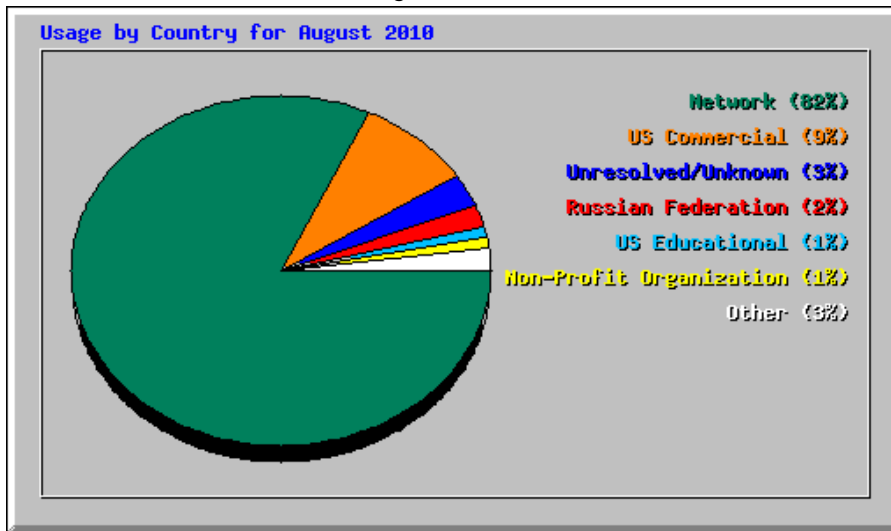

Top 30 of 69 Total Countries							
#	Hits		Files		KBytes		Country
1	60521	81.71%	25192	75.95%	864692	25.39%	Network
2	6926	9.35%	4590	13.84%	465715	13.68%	US Commercial
3	2567	3.47%	2099	6.33%	62344	1.83%	Unresolved/Unknown
4	1438	1.94%	566	1.71%	1576557	46.30%	Russian Federation
5	498	0.67%	291	0.88%	15833	0.46%	US Educational
6	464	0.63%	365	1.10%	366922	10.78%	Non-Profit Organization
7	252	0.34%	211	0.64%	3775	0.11%	New Zealand (Aotearoa)
8	116	0.16%	60	0.18%	1757	0.05%	United Kingdom
9	113	0.15%	104	0.31%	8448	0.25%	Germany
10	101	0.14%	43	0.13%	743	0.02%	Brazil
11	89	0.12%	83	0.25%	10717	0.31%	Australia
12	85	0.11%	65	0.20%	799	0.02%	France
13	83	0.11%	35	0.11%	986	0.03%	Italy
14	70	0.09%	63	0.19%	3006	0.09%	Netherlands
15	53	0.07%	1	0.00%	1	0.00%	Old style Arpanet (arpa)
16	51	0.07%	33	0.10%	732	0.02%	Japan
17	48	0.06%	48	0.14%	1150	0.03%	Canada
18	45	0.06%	44	0.13%	1304	0.04%	Belgium
19	44	0.06%	36	0.11%	794	0.02%	India
20	40	0.05%	39	0.12%	586	0.02%	Thailand
21	37	0.05%	33	0.10%	758	0.02%	United States
22	30	0.04%	15	0.05%	78	0.00%	Seychelles
23	29	0.04%	24	0.07%	961	0.03%	Czech Republic
24	27	0.04%	27	0.08%	1062	0.03%	Croatia (Hrvatska)
25	22	0.03%	22	0.07%	801	0.02%	Switzerland
26	22	0.03%	20	0.06%	2845	0.08%	Denmark
27	22	0.03%	20	0.06%	469	0.01%	Romania
28	21	0.03%	21	0.06%	781	0.02%	Greece
29	21	0.03%	9	0.03%	405	0.01%	Poland
30	19	0.03%	19	0.06%	462	0.01%	Israel