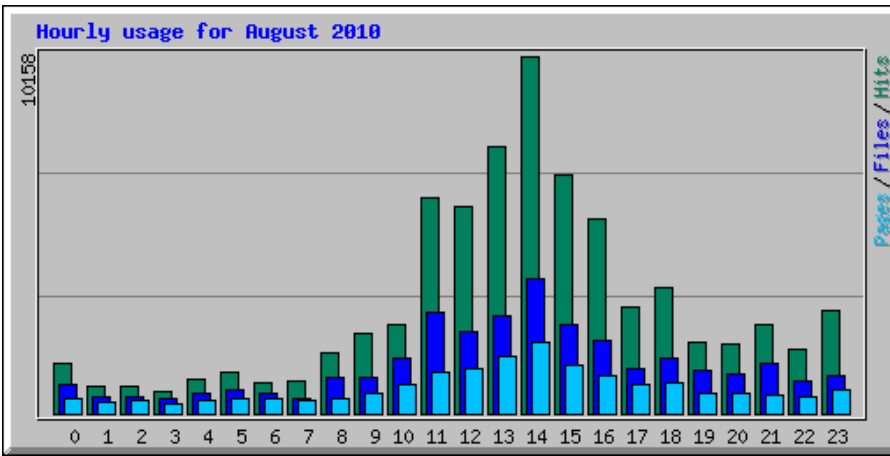

31	9073	12.25%	2889	8.71%	1591	8.89%	169	3.47%	161	6.68%	130325	3.83%

Hourly Statistics for August 2010

Hour	Hits			Files			Pages			KBytes		
	Avg	Total	%	Avg	Total	%	Avg	Total	%	Avg	Total	%
0	45	1420	1.92%	27	841	2.54%	14	434	2.42%	1473	45653	1.34%
1	24	757	1.02%	15	466	1.40%	10	333	1.86%	1170	36270	1.07%
2	25	791	1.07%	15	494	1.49%	12	389	2.17%	1075	33327	0.98%
3	19	606	0.82%	12	401	1.21%	8	261	1.46%	4010	124299	3.65%
4	31	967	1.31%	19	597	1.80%	12	381	2.13%	9414	291844	8.57%
5	38	1200	1.62%	21	656	1.98%	13	425	2.37%	12041	373272	10.96%
6	27	865	1.17%	18	575	1.73%	13	409	2.28%	1933	59933	1.76%
7	30	945	1.28%	14	442	1.33%	11	371	2.07%	1827	56630	1.66%
8	56	1737	2.35%	33	1024	3.09%	14	450	2.51%	6901	213919	6.28%
9	74	2297	3.10%	33	1039	3.13%	17	552	3.08%	2067	64073	1.88%
10	82	2550	3.44%	51	1591	4.80%	26	825	4.61%	1739	53918	1.58%
11	198	6153	8.31%	92	2874	8.66%	37	1151	6.43%	4431	137360	4.03%
12	190	5901	7.97%	74	2321	7.00%	41	1271	7.10%	7324	227044	6.67%
13	244	7573	10.22%	90	2795	8.43%	53	1645	9.19%	5822	180480	5.30%
14	327	10158	13.71%	123	3835	11.56%	65	2022	11.30%	3610	111917	3.29%
15	218	6769	9.14%	81	2537	7.65%	44	1369	7.65%	4213	130603	3.84%
16	178	5536	7.47%	67	2086	6.29%	34	1064	5.94%	9102	282157	8.29%
17	97	3010	4.06%	41	1282	3.86%	26	819	4.58%	5635	174691	5.13%
18	114	3555	4.80%	50	1558	4.70%	27	864	4.83%	4955	153616	4.51%
19	65	2042	2.76%	39	1217	3.67%	19	594	3.32%	4999	154972	4.55%
20	63	1980	2.67%	36	1124	3.39%	18	584	3.26%	2774	85984	2.53%
21	81	2523	3.41%	46	1429	4.31%	16	504	2.82%	3244	100560	2.95%
22	58	1805	2.44%	29	918	2.77%	15	492	2.75%	6950	215452	6.33%
23	94	2928	3.95%	34	1069	3.22%	22	692	3.87%	3133	97137	2.85%

Top 30 of 2016 Total URLs

#	Hits	%	KBytes	%	URL
1	5308	7.17%	100702	2.96%	/nscs/
2	1982	2.68%	1874	0.06%	/
3	1706	2.30%	47521	1.40%	/nscs/administrator/
4	1497	2.02%	75911	2.23%	/seasons/05-06/CarminaBuranaTextandTranslation.pdf
5	1464	1.98%	44207	1.30%	/nscsdev/administrator/
6	1185	1.60%	22315	0.66%	/nscsdev/