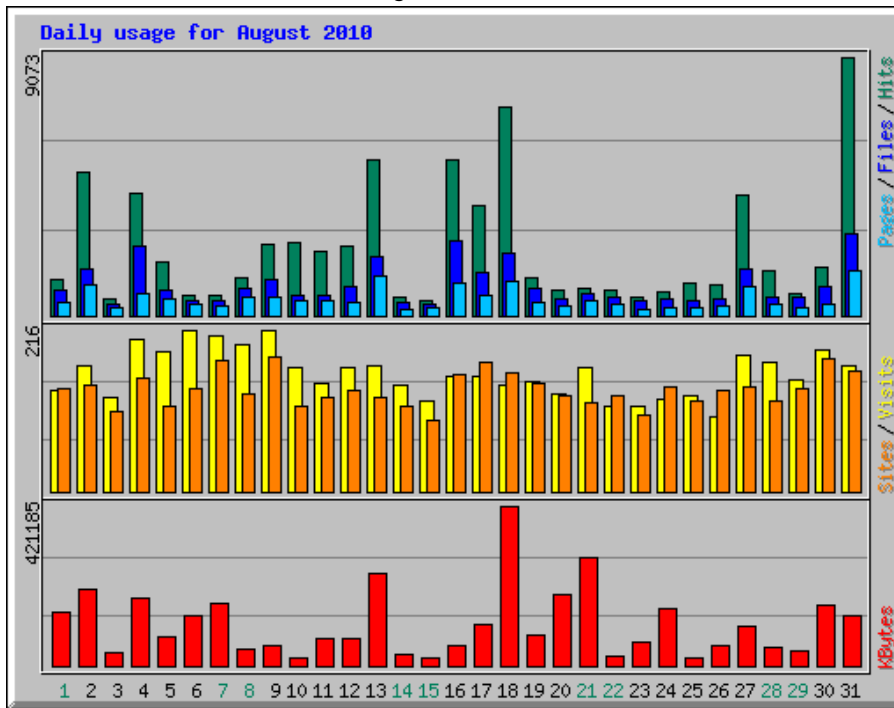

Usage Statistics for northshorechoral.com

Summary Period: August 2010
Generated 01-Sep-2010 07:12 CDT

[\[Daily Statistics\]](#) [\[Hourly Statistics\]](#) [\[URLs\]](#) [\[Entry\]](#) [\[Exit\]](#) [\[Sites\]](#) [\[Referrers\]](#) [\[Search\]](#) [\[Users\]](#) [\[Agents\]](#) [\[Countries\]](#)

Monthly Statistics for August 2010		
Total Hits	74068	
Total Files	33171	
Total Pages	17901	
Total Visits	4875	
Total KBytes	3405112	
Total Unique Sites	2410	
Total Unique URLs	2016	
Total Unique Referrers	869	
Total Unique Usernames	2	
Total Unique User Agents	555	
	Avg	Max
Hits per Hour	99	1575
Hits per Day	2389	9073
Files per Day	1070	2889
Pages per Day	577	1591
Visits per Day	157	216
KBytes per Day	109842	421185
Hits by Response Code		
Undefined response code	2	
Code 200 - OK	33171	
Code 206 - Partial Content	1205	
Code 301 - Moved Permanently	122	
Code 302 - Found	2	
Code 303 - See Other	1997	
Code 304 - Not Modified	33913	
Code 403 - Forbidden	20	
Code 404 - Not Found	3635	
Code 500 - Internal Server Error	1	