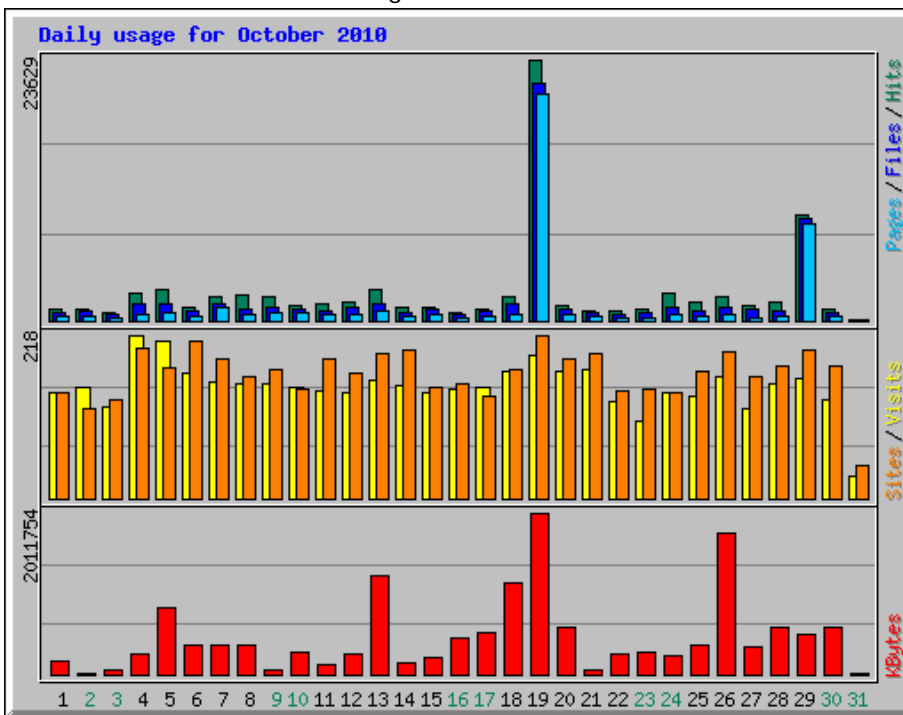

Usage Statistics for northshorechoral.com

Summary Period: October 2010

Generated 31-Oct-2010 07:14 CDT

[\[Daily Statistics\]](#) [\[Hourly Statistics\]](#) [\[URLs\]](#) [\[Entry\]](#) [\[Exit\]](#) [\[Sites\]](#) [\[Referrers\]](#) [\[Search\]](#) [\[Users\]](#) [\[Agents\]](#) [\[Countries\]](#)

Monthly Statistics for October 2010		
Total Hits	77649	
Total Files	59180	
Total Pages	43324	
Total Visits	4586	
Total KBytes	14342520	
Total Unique Sites	3231	
Total Unique URLs	1139	
Total Unique Referrers	1041	
Total Unique Usernames	2	
Total Unique User Agents	661	
	Avg	Max
Hits per Hour	104	13232
Hits per Day	2504	23629
Files per Day	1909	21418
Pages per Day	1397	20567
Visits per Day	147	218
KBytes per Day	462662	2011754
Hits by Response Code		
Undefined response code	1	
Code 200 - OK	59180	
Code 206 - Partial Content	1616	
Code 301 - Moved Permanently	80	
Code 302 - Found	1	
Code 303 - See Other	1089	
Code 304 - Not Modified	13072	
Code 403 - Forbidden	2	
Code 404 - Not Found	2608	