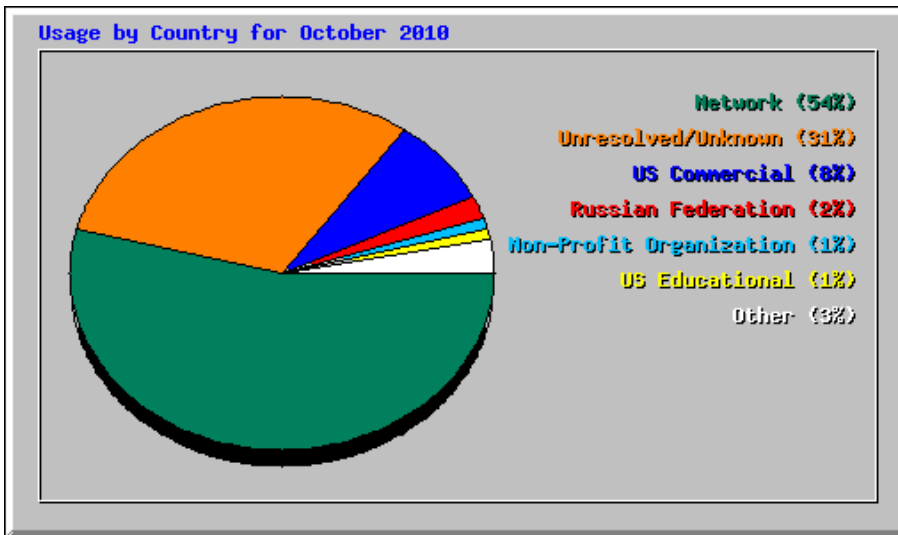

13	1013	1.30%	Apple-PubSub/65.20
14	914	1.18%	Mozilla/4.0 (compatible; MSIE 8.0; Windows NT 6.1; WOW64; Tri
15	756	0.97%	Mozilla/4.0 (compatible; MSIE 7.0; Windows NT 5.1; .NET CLR 1

Top 30 of 80 Total Countries							
#	Hits		Files		KBytes		Country
1	42228	54.38%	29334	49.57%	10316062	71.93%	Network
2	23980	30.88%	23487	39.69%	923073	6.44%	Unresolved/Unknown
3	6128	7.89%	4125	6.97%	2222178	15.49%	US Commercial
4	1572	2.02%	852	1.44%	319323	2.23%	Russian Federation
5	714	0.92%	481	0.81%	459976	3.21%	Non-Profit Organization
6	392	0.50%	386	0.65%	28594	0.20%	US Educational
7	388	0.50%	81	0.14%	2481	0.02%	United Kingdom
8	294	0.38%	294	0.50%	942	0.01%	Israel
9	240	0.31%	240	0.41%	0	0.00%	Uruguay
10	166	0.21%	99	0.17%	2553	0.02%	Germany
11	155	0.20%	154	0.26%	4562	0.03%	Belgium
12	135	0.17%	130	0.22%	470	0.00%	Malaysia
13	131	0.17%	122	0.21%	5552	0.04%	Australia
14	116	0.15%	99	0.17%	1491	0.01%	Sweden
15	104	0.13%	98	0.17%	4293	0.03%	Netherlands
16	84	0.11%	83	0.14%	1868	0.01%	New Zealand (Aotearoa)
17	71	0.09%	57	0.10%	5405	0.04%	Japan
18	56	0.07%	42	0.07%	3140	0.02%	Italy
19	52	0.07%	46	0.08%	1884	0.01%	France
20	46	0.06%	41	0.07%	1205	0.01%	Brazil
21	39	0.05%	39	0.07%	605	0.00%	Turkey
22	38	0.05%	29	0.05%	900	0.01%	Poland
23	38	0.05%	27	0.05%	2790	0.02%	Romania
24	33	0.04%	26	0.04%	2670	0.02%	Czech Republic
25	31	0.04%	29	0.05%	1057	0.01%	Macedonia
26	29	0.04%	29	0.05%	2037	0.01%	Switzerland
27	28	0.04%	26	0.04%	616	0.00%	Hungary
28	23	0.03%	23	0.04%	993	0.01%	Greece
29	22	0.03%	22	0.04%	991	0.01%	Portugal
30	21	0.03%	21	0.04%	1209	0.01%	Canada