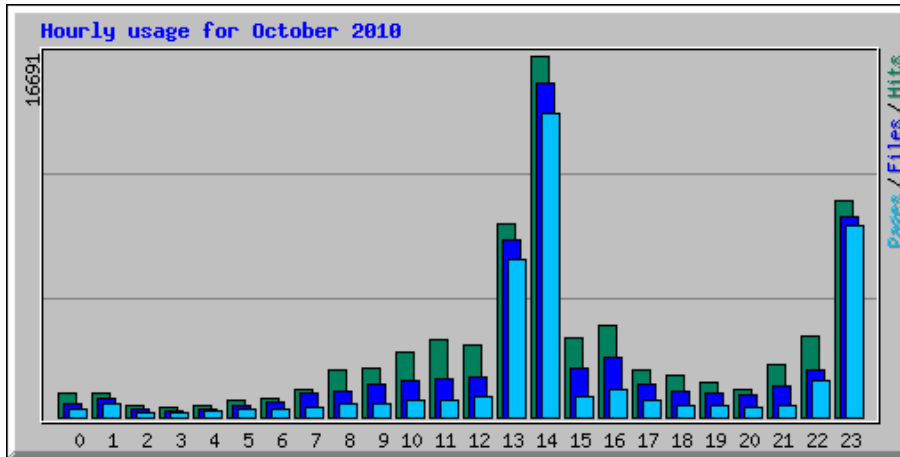

30	996	1.28%	652	1.10%	323	0.75%	131	2.86%	177	5.48%	588579	4.10%
31	145	0.19%	104	0.18%	49	0.11%	29	0.63%	44	1.36%	11197	0.08%

Hourly Statistics for October 2010												
Hour	Hits			Files			Pages			KBytes		
	Avg	Total		Avg	Total		Avg	Total		Avg	Total	
0	36	1142	1.47%	20	642	1.08%	12	398	0.92%	4422	137067	0.96%
1	34	1069	1.38%	27	860	1.45%	20	628	1.45%	8567	265570	1.85%
2	16	509	0.66%	12	374	0.63%	7	224	0.52%	664	20574	0.14%
3	13	428	0.55%	9	293	0.50%	6	187	0.43%	774	23982	0.17%
4	17	556	0.72%	12	396	0.67%	8	257	0.59%	530	16422	0.11%
5	24	750	0.97%	17	548	0.93%	10	338	0.78%	9746	302131	2.11%
6	28	868	1.12%	21	669	1.13%	11	366	0.84%	1245	38589	0.27%
7	41	1283	1.65%	34	1074	1.81%	13	427	0.99%	8431	261357	1.82%
8	70	2197	2.83%	39	1230	2.08%	20	622	1.44%	5971	185104	1.29%
9	72	2254	2.90%	48	1491	2.52%	19	609	1.41%	21295	660145	4.60%
10	96	3004	3.87%	54	1677	2.83%	25	797	1.84%	33918	1051446	7.33%
11	114	3544	4.56%	57	1795	3.03%	24	765	1.77%	11337	351434	2.45%
12	107	3324	4.28%	59	1851	3.13%	29	914	2.11%	13421	416041	2.90%
13	288	8956	11.53%	263	8178	13.82%	235	7289	16.82%	49348	1529792	10.67%
14	538	16691	21.50%	496	15402	26.03%	451	13982	32.27%	37519	1163104	8.11%
15	117	3638	4.69%	73	2265	3.83%	30	931	2.15%	76457	2370178	16.53%
16	137	4274	5.50%	88	2750	4.65%	41	1276	2.95%	34406	1066572	7.44%
17	71	2210	2.85%	49	1531	2.59%	25	785	1.81%	28945	897294	6.26%
18	61	1912	2.46%	37	1177	1.99%	18	561	1.29%	40882	1267351	8.84%
19	52	1616	2.08%	36	1136	1.92%	16	526	1.21%	17121	530765	3.70%
20	41	1294	1.67%	33	1025	1.73%	13	428	0.99%	4179	129537	0.90%
21	77	2391	3.08%	46	1443	2.44%	17	534	1.23%	11140	345342	2.41%
22	119	3714	4.78%	69	2150	3.63%	53	1651	3.81%	32316	1001810	6.98%
23	323	10025	12.91%	297	9223	15.58%	284	8829	20.38%	10030	310915	2.17%

Top 30 of 1139 Total URLs					
#	Hits	KBytes		URL	
1	19950	25.69%	20885	0.15%	/seasons/05-06/
2	8340	10.74%	8731	0.06%	/seasons/08-09/
3	5835	7.51%	94063	0.66%	/nscs/
4	2939	3.78%	2353	0.02%	/