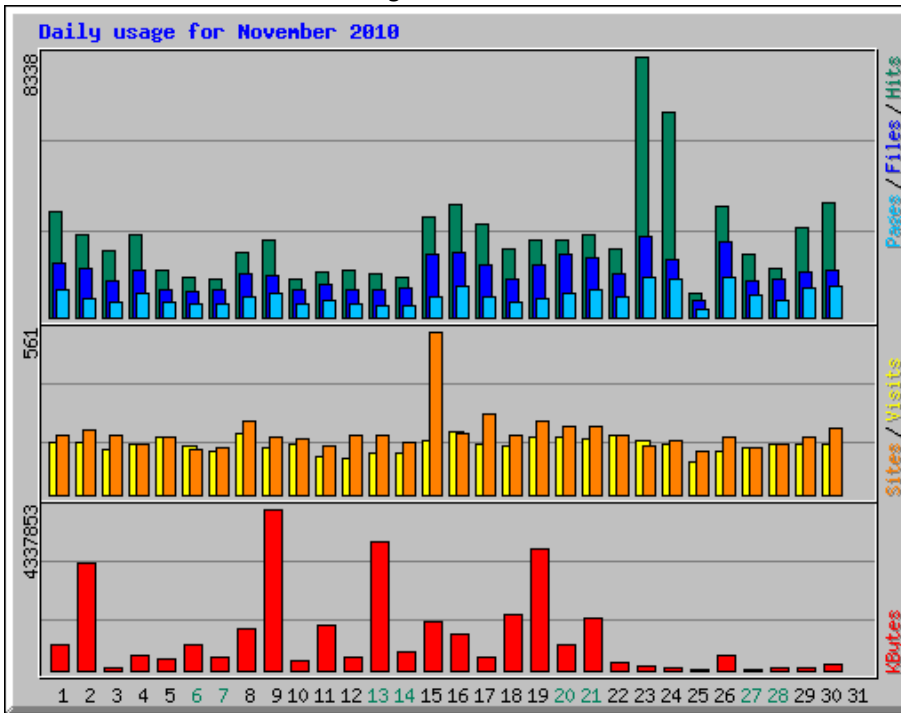

Usage Statistics for northshorechoral.com

Summary Period: November 2010

Generated 01-Dec-2010 06:05 CST

[\[Daily Statistics\]](#) [\[Hourly Statistics\]](#) [\[URLs\]](#) [\[Entry\]](#) [\[Exit\]](#) [\[Sites\]](#) [\[Referrers\]](#) [\[Search\]](#) [\[Users\]](#) [\[Agents\]](#) [\[Countries\]](#)

Monthly Statistics for November 2010		
Total Hits	77182	
Total Files	42471	
Total Pages	20532	
Total Visits	5100	
Total KBytes	27343031	
Total Unique Sites	3997	
Total Unique URLs	1657	
Total Unique Referrers	1291	
Total Unique Usernames	2	
Total Unique User Agents	759	
	Avg	Max
Hits per Hour	107	3092
Hits per Day	2572	8338
Files per Day	1415	2557
Pages per Day	684	1269
Visits per Day	170	214
KBytes per Day	911434	4337853
Hits by Response Code		
Undefined response code	21	
Code 200 - OK	42471	
Code 206 - Partial Content	2650	
Code 301 - Moved Permanently	63	
Code 303 - See Other	1695	
Code 304 - Not Modified	27720	
Code 404 - Not Found	2558	
Code 500 - Internal Server Error	4	