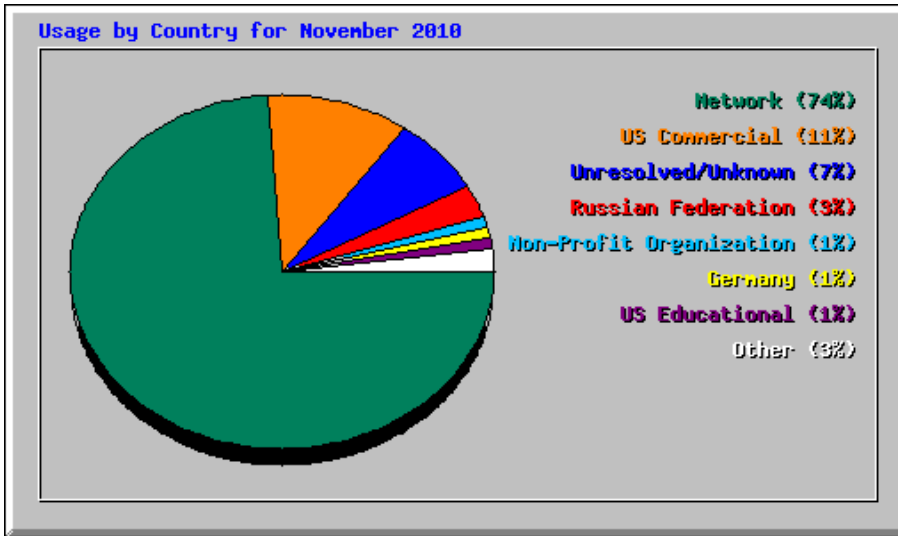

14	1155	1.50%	Mozilla/5.0 (compatible; Googlebot/2.1; +http://www.google.co
15	1061	1.37%	Mozilla/5.0 (Windows; U; Windows NT 6.1; en-US; rv:1.9.2.12)

Top 30 of 74 Total Countries							
#	Hits		Files		KBytes		Country
1	56795	73.59%	29476	69.40%	23132534	84.60%	Network
2	8164	10.58%	5520	13.00%	1779792	6.51%	US Commercial
3	5428	7.03%	4570	10.76%	1212914	4.44%	Unresolved/Unknown
4	2057	2.67%	1354	3.19%	320898	1.17%	Russian Federation
5	820	1.06%	623	1.47%	720486	2.63%	Non-Profit Organization
6	639	0.83%	532	1.25%	11800	0.04%	Germany
7	543	0.70%	515	1.21%	30064	0.11%	US Educational
8	350	0.45%	345	0.81%	5868	0.02%	Netherlands
9	325	0.42%	323	0.76%	1481	0.01%	Austria
10	220	0.29%	192	0.45%	6656	0.02%	Belgium
11	198	0.26%	154	0.36%	19715	0.07%	United Kingdom
12	170	0.22%	166	0.39%	4566	0.02%	New Zealand (Aotearoa)
13	168	0.22%	159	0.37%	16461	0.06%	Japan
14	147	0.19%	146	0.34%	8147	0.03%	Australia
15	93	0.12%	45	0.11%	2031	0.01%	Brazil
16	79	0.10%	79	0.19%	6592	0.02%	Greece
17	75	0.10%	71	0.17%	9231	0.03%	Canada
18	65	0.08%	60	0.14%	1503	0.01%	US Government
19	65	0.08%	53	0.12%	8858	0.03%	Sweden
20	60	0.08%	57	0.13%	8682	0.03%	Mexico
21	56	0.07%	55	0.13%	2125	0.01%	Italy
22	49	0.06%	49	0.12%	7605	0.03%	Luxembourg
23	49	0.06%	36	0.08%	951	0.00%	United States
24	45	0.06%	38	0.09%	1301	0.00%	Poland
25	39	0.05%	38	0.09%	1956	0.01%	Czech Republic
26	33	0.04%	32	0.08%	1268	0.00%	Romania
27	31	0.04%	30	0.07%	2	0.00%	Morocco
28	31	0.04%	24	0.06%	2248	0.01%	Ukraine
29	29	0.04%	29	0.07%	1349	0.00%	Switzerland
30	27	0.03%	27	0.06%	1050	0.00%	Croatia (Hrvatska)