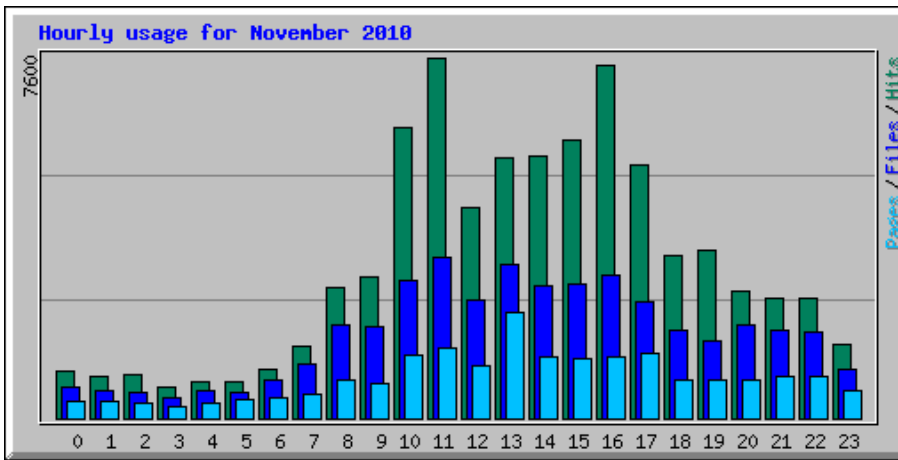

30	3665	4.75%	1476	3.48%	1017	4.95%	176	3.45%	229	5.73%	154548	0.57%

Hourly Statistics for November 2010												
Hour	Hits			Files			Pages			KBytes		
	Avg	Total		Avg	Total		Avg	Total		Avg	Total	
0	32	988	1.28%	21	642	1.51%	11	358	1.74%	1220	36599	0.13%
1	29	876	1.13%	19	591	1.39%	11	357	1.74%	1272	38166	0.14%
2	30	903	1.17%	17	527	1.24%	10	312	1.52%	1056	31693	0.12%
3	22	667	0.86%	14	436	1.03%	8	242	1.18%	3760	112804	0.41%
4	25	764	0.99%	19	595	1.40%	10	318	1.55%	767	23018	0.08%
5	25	761	0.99%	18	549	1.29%	12	378	1.84%	1161	34817	0.13%
6	33	1019	1.32%	26	793	1.87%	14	436	2.12%	4187	125598	0.46%
7	50	1508	1.95%	38	1155	2.72%	17	517	2.52%	14110	423291	1.55%
8	91	2736	3.54%	65	1963	4.62%	26	806	3.93%	54668	1640042	6.00%
9	98	2965	3.84%	63	1919	4.52%	23	718	3.50%	33552	1006548	3.68%
10	203	6106	7.91%	96	2900	6.83%	43	1311	6.39%	70422	2112654	7.73%
11	253	7600	9.85%	113	3396	8.00%	48	1469	7.15%	43059	1291770	4.72%
12	147	4421	5.73%	82	2485	5.85%	36	1092	5.32%	22953	688587	2.52%
13	182	5470	7.09%	108	3248	7.65%	74	2227	10.85%	37188	1115651	4.08%
14	184	5534	7.17%	93	2807	6.61%	43	1309	6.38%	39373	1181202	4.32%
15	194	5845	7.57%	94	2826	6.65%	41	1253	6.10%	163524	4905712	17.94%
16	247	7434	9.63%	100	3026	7.12%	42	1276	6.21%	142532	4275967	15.64%
17	178	5348	6.93%	82	2464	5.80%	45	1355	6.60%	33324	999717	3.66%
18	114	3423	4.43%	62	1860	4.38%	26	800	3.90%	25288	758636	2.77%
19	117	3523	4.56%	54	1624	3.82%	27	821	4.00%	23336	700073	2.56%
20	89	2686	3.48%	65	1951	4.59%	26	792	3.86%	9379	281384	1.03%
21	84	2537	3.29%	61	1852	4.36%	29	892	4.34%	99385	2981549	10.90%
22	84	2531	3.28%	61	1832	4.31%	29	898	4.37%	73828	2214826	8.10%
23	51	1537	1.99%	34	1030	2.43%	19	595	2.90%	12091	362728	1.33%

Top 30 of 1657 Total URLs					
#	Hits		KBytes		URL
1	7724	10.01%	127746	0.47%	/nscs/
2	4244	5.50%	3358	0.01%	/
3	2289	2.97%	117534	0.43%	/seasons/05-06/CarminaBuranaTextandTranslation.pdf
4	1831	2.37%	52094	0.19%	/nscs/administrator/
5	1547	2.00%	2104	0.01%	/favicon.ico