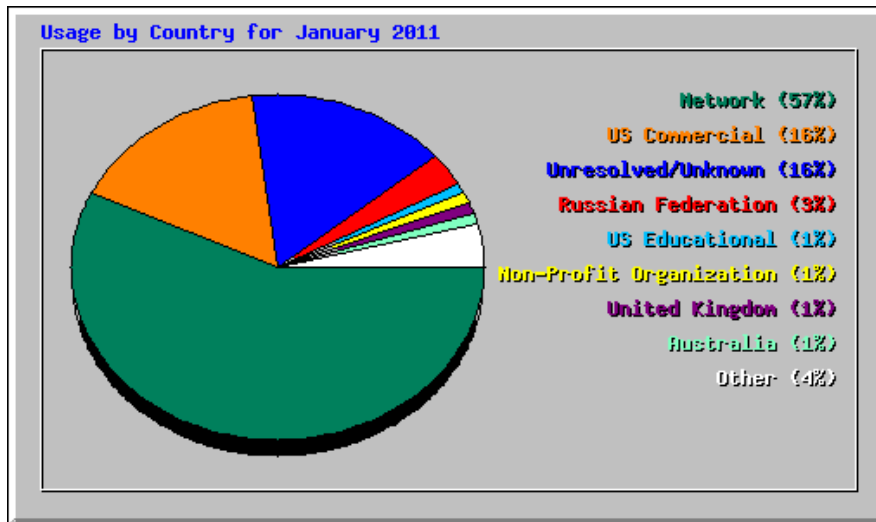

Top 1 of 1 Total Usernames									
#	Hits		Files		KBytes		Visits		Username
1	29	0.05%	25	0.06%	517	0.00%	16	0.24%	wesing

Top 15 of 728 Total User Agents		
#	Hits	User Agent
1	12729	20.35% Mozilla/5.0 (Windows; U; Windows NT 5.1; en-US; rv:1.9.2.13)
2	3740	5.98% Mozilla/4.0 (compatible; MSIE 8.0; Windows NT 5.1; Trident/4.
3	3477	5.56% Mozilla/5.0 (compatible; Yahoo! Slurp; http://help.yahoo.com/
4	2279	3.64% AppleSyndication/56.1
5	2214	3.54% Mozilla/4.0 (compatible; MSIE 8.0; Windows NT 6.1; WOW64; Tri
6	1735	2.77% Mozilla/5.0 (compatible; bingbot/2.0; +http://www.bing.com/bi
7	1595	2.55% Mozilla/4.0 (compatible; MSIE 7.0; Windows NT 5.1; .NET CLR 1
8	1435	2.29% Mozilla/5.0 (compatible; Googlebot/2.1; +http://www.google.co
9	1355	2.17% Mozilla/5.0 (Windows; U; Windows NT 6.1; en-US) AppleWebKit/5
10	1285	2.05% Mozilla/5.0 (compatible; YandexBot/3.0; +http://yandex.com/bo
11	1256	2.01% Mozilla/4.0 (compatible; MSIE 8.0; Windows NT 6.1; Trident/4.
12	1158	1.85% Apple-PubSub/65.20
13	1130	1.81% Mozilla/4.0 (compatible; MSIE 8.0; Windows NT 6.0; Trident/4.
14	971	1.55% Mozilla/5.0 (compatible; Purebot/1.1; +http://www.puritysearc
15	894	1.43% Mozilla/5.0 (Macintosh; U; Intel Mac OS X 10_6_6; en-us) Appl

Top 30 of 85 Total Countries							
#	Hits		Files		KBytes		Country
1	35655	57.01%	23628	56.93%	9668857	64.47%	Network
2	10220	16.34%	6503	15.67%	2910515	19.41%	US Commercial
3	9748	15.59%	9122	21.98%	536051	3.57%	Unresolved/Unknown
4	2177	3.48%	1123	2.71%	1340619	8.94%	Russian Federation
5	811	1.30%	715	1.72%	27962	0.19%	US Educational
6	576	0.92%	429	1.03%	361111	2.41%	Non-Profit Organization
7	552	0.88%	542	1.31%	11446	0.08%	United Kingdom
8	372	0.59%	369	0.89%	5870	0.04%	Australia
9	249	0.40%	243	0.59%	17595	0.12%	Germany