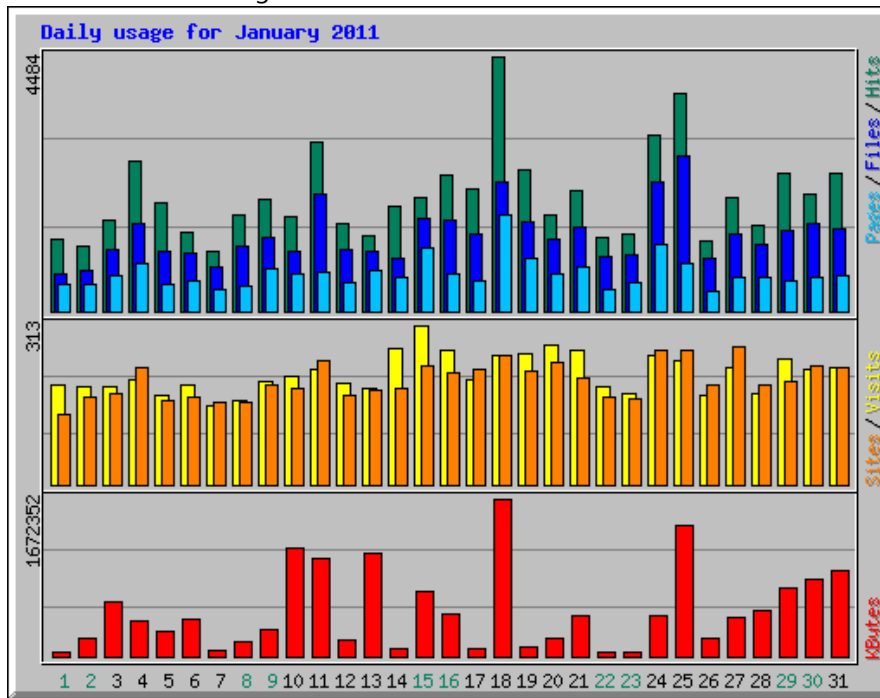

Usage Statistics for northshorechoral.com

Summary Period: January 2011
Generated 01-Feb-2011 06:07 CST

[\[Daily Statistics\]](#) [\[Hourly Statistics\]](#) [\[URLs\]](#) [\[Entry\]](#) [\[Exit\]](#) [\[Sites\]](#) [\[Referrers\]](#) [\[Search\]](#) [\[Users\]](#) [\[Agents\]](#) [\[Countries\]](#)

Monthly Statistics for January 2011		
Total Hits	62543	
Total Files	41502	
Total Pages	20692	
Total Visits	6715	
Total KBytes	14997648	
Total Unique Sites	3718	
Total Unique URLs	1106	
Total Unique Referrers	1272	
Total Unique Usernames	1	
Total Unique User Agents	728	
	Avg	Max
Hits per Hour	84	1258
Hits per Day	2017	4484
Files per Day	1338	2724
Pages per Day	667	1680
Visits per Day	216	313
KBytes per Day	483795	1672352
Hits by Response Code		
Undefined response code	78	
Code 200 - OK	41502	
Code 206 - Partial Content	3220	
Code 301 - Moved Permanently	45	
Code 303 - See Other	1263	
Code 304 - Not Modified	13333	
Code 403 - Forbidden	54	
Code 404 - Not Found	3005	
Code 500 - Internal Server Error	43	