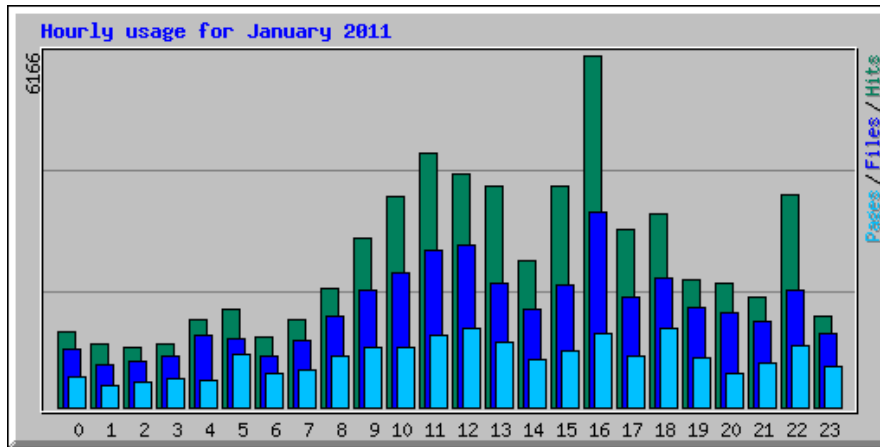

30	2069	3.31%	1549	3.73%	600	2.90%	226	3.37%	232	6.24%	810373	5.40%
31	2435	3.89%	1449	3.49%	620	3.00%	231	3.44%	230	6.19%	911976	6.08%

Hourly Statistics for January 2011												
Hour	Hits			Files			Pages			KBytes		
	Avg	Total		Avg	Total		Avg	Total		Avg	Total	
0	42	1328	2.12%	33	1024	2.47%	16	520	2.51%	2127	65930	0.44%
1	36	1118	1.79%	24	754	1.82%	11	366	1.77%	3627	112445	0.75%
2	34	1057	1.69%	25	792	1.91%	14	453	2.19%	1223	37900	0.25%
3	35	1109	1.77%	28	897	2.16%	16	498	2.41%	1952	60518	0.40%
4	49	1536	2.46%	40	1266	3.05%	14	461	2.23%	1935	59988	0.40%
5	54	1704	2.72%	39	1210	2.92%	29	926	4.48%	1549	48024	0.32%
6	39	1237	1.98%	28	897	2.16%	19	593	2.87%	14855	460520	3.07%
7	49	1544	2.47%	37	1175	2.83%	21	663	3.20%	11962	370831	2.47%
8	66	2072	3.31%	51	1602	3.86%	29	909	4.39%	16844	522176	3.48%
9	95	2968	4.75%	66	2054	4.95%	33	1038	5.02%	4525	140264	0.94%
10	119	3696	5.91%	75	2355	5.67%	33	1048	5.06%	71540	2217729	14.79%
11	143	4453	7.12%	88	2753	6.63%	40	1266	6.12%	47321	1466964	9.78%
12	131	4087	6.53%	92	2854	6.88%	44	1390	6.72%	27591	855318	5.70%
13	124	3862	6.17%	70	2174	5.24%	37	1153	5.57%	8523	264222	1.76%
14	83	2575	4.12%	55	1707	4.11%	27	848	4.10%	39988	1239633	8.27%
15	125	3884	6.21%	68	2136	5.15%	31	972	4.70%	37182	1152648	7.69%
16	198	6166	9.86%	110	3426	8.26%	41	1301	6.29%	85299	2644280	17.63%
17	100	3120	4.99%	62	1924	4.64%	29	909	4.39%	50009	1550268	10.34%
18	109	3382	5.41%	72	2252	5.43%	44	1375	6.65%	3724	115450	0.77%
19	71	2228	3.56%	56	1755	4.23%	27	866	4.19%	9279	287634	1.92%
20	70	2176	3.48%	53	1664	4.01%	19	590	2.85%	10673	330866	2.21%
21	62	1934	3.09%	48	1490	3.59%	24	768	3.71%	6032	186979	1.25%
22	119	3711	5.93%	65	2037	4.91%	34	1065	5.15%	24142	748393	4.99%
23	51	1596	2.55%	42	1304	3.14%	23	714	3.45%	1893	58669	0.39%

Top 30 of 1106 Total URLs					
#	Hits	KBytes		URL	
1	9991	154098	15.97%	1.03%	/nscs/
2	6210	4213	9.93%	0.03%	/stats/Stats200808.pdf
3	3847	2626	6.15%	0.02%	/
4	2318	120280	3.71%	0.80%	/seasons/05-06/CarminaBuranaTextandTranslation.pdf