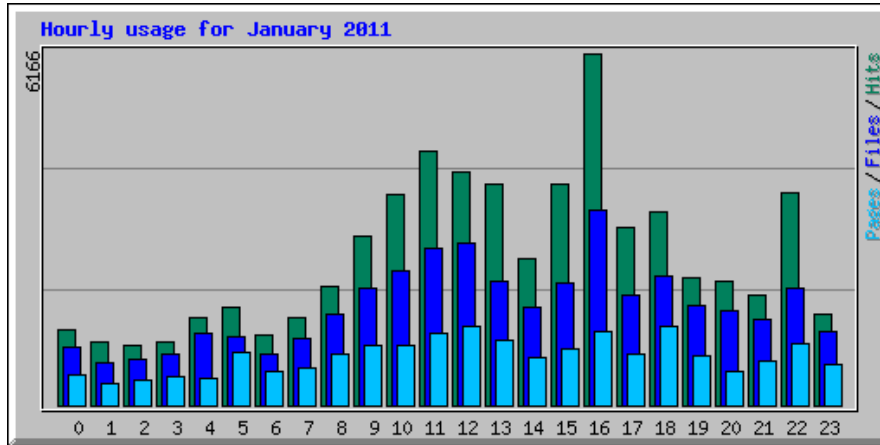

30	2069	3.31%	1549	3.73%	600	2.90%	226	3.37%	232	6.24%	810373	5.40%
31	2435	3.89%	1449	3.49%	620	3.00%	231	3.44%	230	6.19%	911976	6.08%

Hourly Statistics for January 2011												
Hour	Hits			Files			Pages			KBytes		
	Avg	Total		Avg	Total		Avg	Total		Avg	Total	
0	42	1328	2.12%	33	1024	2.47%	16	520	2.51%	2127	65930	0.44%
1	36	1118	1.79%	24	754	1.82%	11	366	1.77%	3627	112445	0.75%
2	34	1057	1.69%	25	792	1.91%	14	453	2.19%	1223	37900	0.25%
3	35	1109	1.77%	28	897	2.16%	16	498	2.41%	1952	60518	0.40%
4	49	1536	2.46%	40	1266	3.05%	14	461	2.23%	1935	59988	0.40%
5	54	1704	2.72%	39	1210	2.92%	29	926	4.48%	1549	48024	0.32%
6	39	1237	1.98%	28	897	2.16%	19	593	2.87%	14855	460520	3.07%
7	49	1544	2.47%	37	1175	2.83%	21	663	3.20%	11962	370831	2.47%
8	66	2072	3.31%	51	1602	3.86%	29	909	4.39%	16844	522176	3.48%
9	95	2968	4.75%	66	2054	4.95%	33	1038	5.02%	4525	140264	0.94%
10	119	3696	5.91%	75	2355	5.67%	33	1048	5.06%	71540	2217729	14.79%
11	143	4453	7.12%	88	2753	6.63%	40	1266	6.12%	47321	1466964	9.78%
12	131	4087	6.53%	92	2854	6.88%	44	1390	6.72%	27591	855318	5.70%
13	124	3862	6.17%	70	2174	5.24%	37	1153	5.57%	8523	264222	1.76%
14	83	2575	4.12%	55	1707	4.11%	27	848	4.10%	39988	1239633	8.27%
15	125	3884	6.21%	68	2136	5.15%	31	972	4.70%	37182	1152648	7.69%
16	198	6166	9.86%	110	3426	8.26%	41	1301	6.29%	85299	2644280	17.63%
17	100	3120	4.99%	62	1924	4.64%	29	909	4.39%	50009	1550268	10.34%
18	109	3382	5.41%	72	2252	5.43%	44	1375	6.65%	3724	115450	0.77%
19	71	2228	3.56%	56	1755	4.23%	27	866	4.19%	9279	287634	1.92%
20	70	2176	3.48%	53	1664	4.01%	19	590	2.85%	10673	330866	2.21%
21	62	1934	3.09%	48	1490	3.59%	24	768	3.71%	6032	186979	1.25%
22	119	3711	5.93%	65	2037	4.91%	34	1065	5.15%	24142	748393	4.99%
23	51	1596	2.55%	42	1304	3.14%	23	714	3.45%	1893	58669	0.39%

Top 30 of 1106 Total URLs					
#	Hits	KBytes		URL	
1	9991	154098	15.97%	1.03%	/nscs/
2	6210	4213	9.93%	0.03%	/stats/Stats200808.pdf
3	3847	2626	6.15%	0.02%	/
4	2318	120280	3.71%	0.80%	/seasons/05-06/CarminaBuranaTextandTranslation.pdf