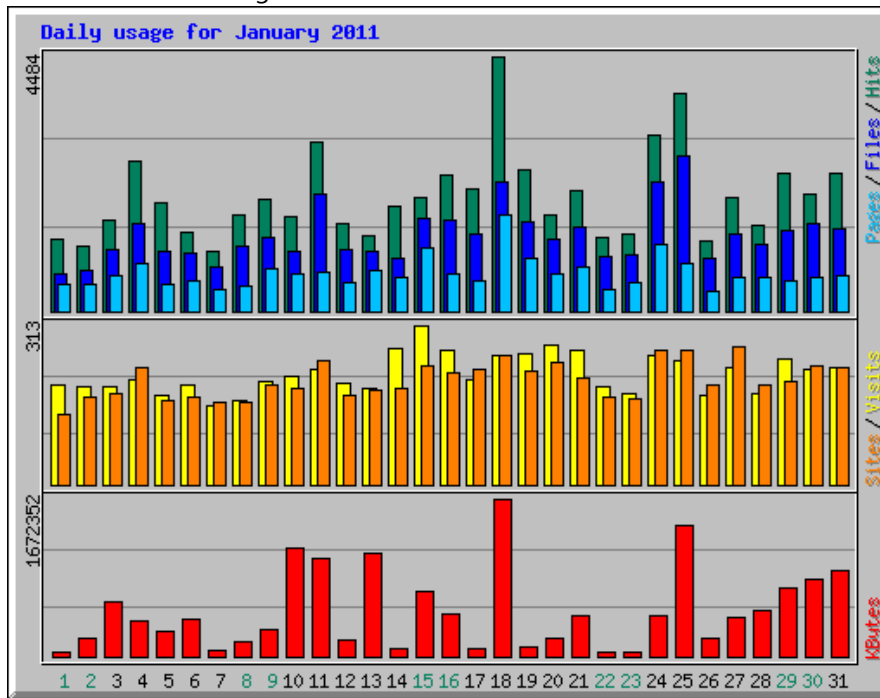

# Usage Statistics for northshorechoral.com

Summary Period: January 2011  
Generated 01-Feb-2011 06:07 CST

[\[Daily Statistics\]](#) [\[Hourly Statistics\]](#) [\[URLs\]](#) [\[Entry\]](#) [\[Exit\]](#) [\[Sites\]](#) [\[Referrers\]](#) [\[Search\]](#) [\[Users\]](#) [\[Agents\]](#) [\[Countries\]](#)

Monthly Statistics for January 2011		
Total Hits	62543	
Total Files	41502	
Total Pages	20692	
Total Visits	6715	
Total KBytes	14997648	
Total Unique Sites	3718	
Total Unique URLs	1106	
Total Unique Referrers	1272	
Total Unique Usernames	1	
Total Unique User Agents	728	
	Avg	Max
Hits per Hour	84	1258
Hits per Day	2017	4484
Files per Day	1338	2724
Pages per Day	667	1680
Visits per Day	216	313
KBytes per Day	483795	1672352
Hits by Response Code		
Undefined response code	78	
Code 200 - OK	41502	
Code 206 - Partial Content	3220	
Code 301 - Moved Permanently	45	
Code 303 - See Other	1263	
Code 304 - Not Modified	13333	
Code 403 - Forbidden	54	
Code 404 - Not Found	3005	
Code 500 - Internal Server Error	43	