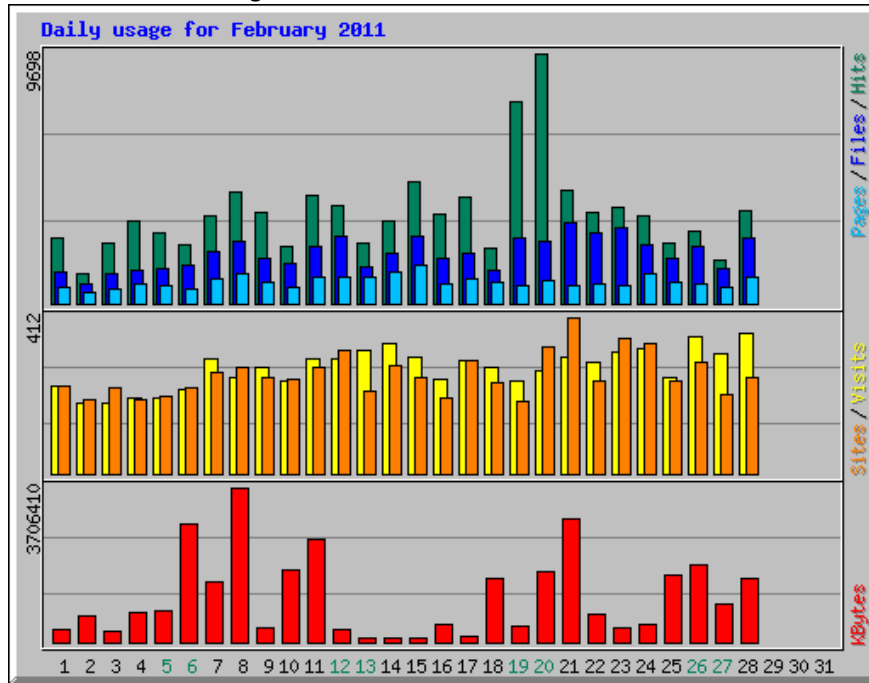

Usage Statistics for northshorechoral.com

Summary Period: February 2011
Generated 01-Mar-2011 06:03 CST

[\[Daily Statistics\]](#) [\[Hourly Statistics\]](#) [\[URLs\]](#) [\[Entry\]](#) [\[Exit\]](#) [\[Sites\]](#) [\[Referrers\]](#) [\[Search\]](#) [\[Users\]](#) [\[Agents\]](#) [\[Countries\]](#)

Monthly Statistics for February 2011		
Total Hits	98641	
Total Files	54522	
Total Pages	23431	
Total Visits	7748	
Total KBytes	30248595	
Total Unique Sites	4039	
Total Unique URLs	2396	
Total Unique Referrers	1256	
Total Unique Usernames	2	
Total Unique User Agents	762	
	Avg	Max
Hits per Hour	146	3447
Hits per Day	3522	9698
Files per Day	1947	3140
Pages per Day	836	1516
Visits per Day	276	369
KBytes per Day	1080307	3706410
Hits by Response Code		
Undefined response code	22	
Code 200 - OK	54522	
Code 206 - Partial Content	4030	
Code 301 - Moved Permanently	88	
Code 303 - See Other	1934	
Code 304 - Not Modified	34613	
Code 403 - Forbidden	1	
Code 404 - Not Found	3426	
Code 500 - Internal Server Error	5	