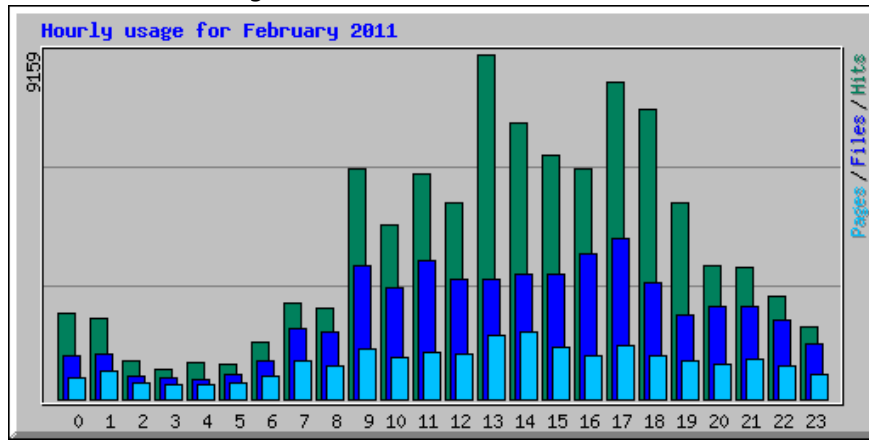

Hourly Statistics for February 2011												
Hour	Hits			Files			Pages			KBytes		
	Avg	Total		Avg	Total		Avg	Total		Avg	Total	
0	81	2268	2.30%	40	1138	2.09%	20	567	2.42%	9836	275418	0.91%
1	77	2162	2.19%	42	1196	2.19%	26	730	3.12%	2229	62411	0.21%
2	36	1016	1.03%	22	616	1.13%	15	435	1.86%	23674	662864	2.19%
3	28	790	0.80%	19	542	0.99%	12	361	1.54%	5231	146458	0.48%
4	34	952	0.97%	19	537	0.98%	13	383	1.63%	1252	35057	0.12%
5	33	942	0.95%	22	642	1.18%	14	409	1.75%	3330	93230	0.31%
6	53	1504	1.52%	36	1015	1.86%	21	597	2.55%	15558	435637	1.44%
7	91	2570	2.61%	66	1856	3.40%	35	999	4.26%	20534	574964	1.90%
8	86	2421	2.45%	64	1792	3.29%	31	885	3.78%	9582	268287	0.89%
9	217	6097	6.18%	127	3556	6.52%	47	1327	5.66%	23229	650401	2.15%
10	165	4647	4.71%	104	2937	5.39%	40	1120	4.78%	51901	1453229	4.80%
11	213	5979	6.06%	131	3686	6.76%	44	1248	5.33%	39360	1102085	3.64%
12	186	5223	5.29%	113	3189	5.85%	42	1201	5.13%	70651	1978239	6.54%
13	327	9159	9.29%	114	3202	5.87%	59	1678	7.16%	80322	2249007	7.44%
14	262	7337	7.44%	118	3329	6.11%	63	1784	7.61%	102808	2878632	9.52%
15	231	6479	6.57%	118	3329	6.11%	49	1378	5.88%	97011	2716299	8.98%
16	217	6099	6.18%	138	3866	7.09%	41	1171	5.00%	35477	993368	3.28%
17	300	8421	8.54%	152	4263	7.82%	51	1433	6.12%	60578	1696172	5.61%
18	275	7704	7.81%	110	3086	5.66%	41	1161	4.95%	46779	1309804	4.33%
19	185	5204	5.28%	79	2230	4.09%	36	1021	4.36%	29963	838956	2.77%
20	126	3545	3.59%	87	2454	4.50%	33	928	3.96%	259929	7278019	24.06%
21	124	3476	3.52%	88	2464	4.52%	37	1054	4.50%	37600	1052787	3.48%
22	97	2735	2.77%	75	2115	3.88%	31	892	3.81%	24227	678348	2.24%
23	68	1911	1.94%	52	1482	2.72%	23	669	2.86%	29247	818923	2.71%

Top 30 of 2396 Total URLs					
#	Hits		KBytes		URL
1	11119	11.27%	203190	0.67%	/nscs/
2	4081	4.14%	3051	0.01%	/
3	2594	2.63%	133957	0.44%	/seasons/05-06/CarminaBuranaTextandT ranslation.pdf
4	1763	1.79%	53897	0.18%	/nscs/administrator/
5	1673	1.70%	2283	0.01%	/favicon.ico
6	1616	1.64%	20911	0.07%	/nscs/templates/js_verdant/css/core.css
7	1611	1.63%	3916	0.01%	/nscs/templates/js_verdant/css/templatestyle1.css
8	1603	1.63%	2685	0.01%	/nscs/templates/js_verdant/css/layout.css