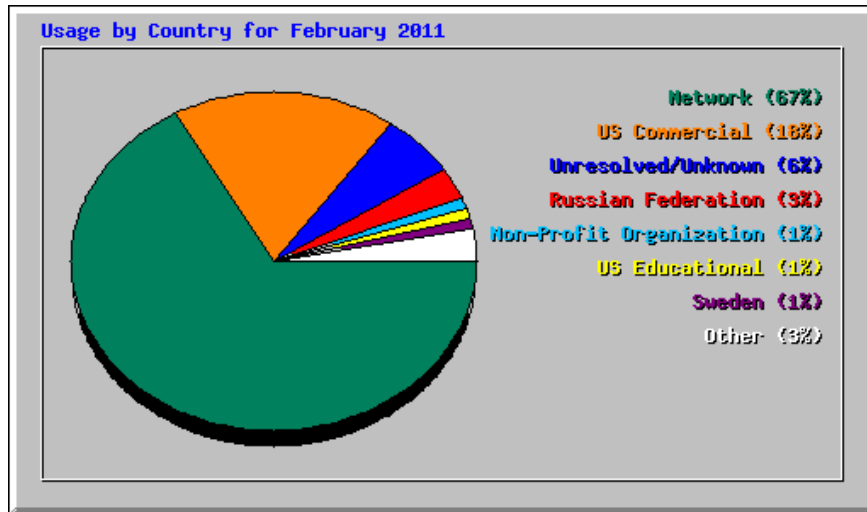

Usage Statistics for northshorechoral.c...

3	5035	5.10%	Mozilla/4.0 (compatible; MSIE 8.0; Windows NT 6.1; WOW64; Tri
4	3120	3.16%	Mozilla/5.0 (Macintosh; U; Intel Mac OS X 10_6_6; en-us) Appl
5	3116	3.16%	Mozilla/5.0 (compatible; Yahoo! Slurp; http://help.yahoo.com/
6	2329	2.36%	Mozilla/4.0 (compatible; MSIE 8.0; Windows NT 6.0; Trident/4.
7	2273	2.30%	Mozilla/5.0 (Windows; U; Windows NT 6.1; en-US) AppleWebKit/5
8	2263	2.29%	Apple-PubSub/65.20
9	2066	2.09%	Mozilla/5.0 (compatible; bingbot/2.0; +http://www.bing.com/bi
10	1974	2.00%	Mozilla/5.0 (Macintosh; U; Intel Mac OS X 10_4_11; en) AppleW
11	1906	1.93%	Mozilla/5.0 (compatible; YandexBot/3.0; +http://yandex.com/bo
12	1865	1.89%	Mozilla/5.0 (Windows; U; Windows NT 6.1; en-US; rv:1.9.2.13)
13	1845	1.87%	Mozilla/4.0 (compatible; MSIE 7.0; Windows NT 5.1; .NET CLR 1
14	1526	1.55%	Mozilla/5.0 (Macintosh; U; Intel Mac OS X 10.6; en-US; rv:1.9
15	1440	1.46%	Mozilla/4.0 (compatible; MSIE 7.0; AOL 8.0; Windows NT 5.1; T

Top 30 of 65 Total Countries							
#	Hits		Files		KBytes		Country
1	66553	67.47%	35321	64.78%	25143621	83.12%	Network
2	18043	18.29%	12235	22.44%	2207200	7.30%	US Commercial
3	5892	5.97%	4818	8.84%	1314479	4.35%	Unresolved/Unknown
4	2877	2.92%	1653	3.03%	887840	2.94%	Russian Federation
5	1137	1.15%	837	1.54%	367212	1.21%	Non-Profit Organization
6	1079	1.09%	925	1.70%	216816	0.72%	US Educational
7	508	0.51%	482	0.88%	3428	0.01%	Sweden
8	261	0.26%	119	0.22%	3783	0.01%	Germany
9	253	0.26%	247	0.45%	5110	0.02%	New Zealand (Aotearoa)
10	233	0.24%	217	0.40%	6322	0.02%	United Kingdom
11	150	0.15%	148	0.27%	3682	0.01%	Belgium
12	113	0.11%	87	0.16%	7832	0.03%	Poland
13	110	0.11%	110	0.20%	2088	0.01%	Croatia (Hrvatska)
14	110	0.11%	107	0.20%	4065	0.01%	Netherlands
15	105	0.11%	96	0.18%	8921	0.03%	Australia
16	103	0.10%	95	0.17%	1951	0.01%	US Government
17	83	0.08%	49	0.09%	2075	0.01%	United States
18	77	0.08%	74	0.14%	10069	0.03%	Italy
19	76	0.08%	76	0.14%	2658	0.01%	Iceland
20	75	0.08%	74	0.14%	4162	0.01%	Canada