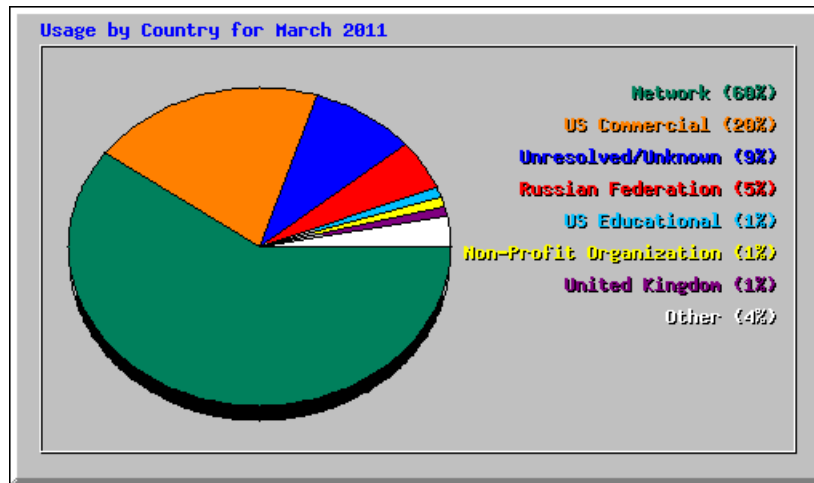

Top 30 of 74 Total Countries							
#	Hits		Files		KBytes		Country
1	39959	59.61%	26172	58.33%	10282440	79.00%	Network
2	13104	19.55%	9801	21.84%	1417198	10.89%	US Commercial
3	5816	8.68%	5221	11.64%	684792	5.26%	Unresolved/Unknown
4	3610	5.39%	1704	3.80%	91196	0.70%	Russian Federation
5	880	1.31%	845	1.88%	34699	0.27%	US Educational
6	860	1.28%	690	1.54%	365877	2.81%	Non-Profit Organization
7	438	0.65%	430	0.96%	5989	0.05%	United Kingdom
8	247	0.37%	229	0.51%	5520	0.04%	Germany
9	162	0.24%	162	0.36%	19525	0.15%	Australia
10	144	0.21%	111	0.25%	3788	0.03%	Czech Republic
11	133	0.20%	130	0.29%	7263	0.06%	Austria
12	120	0.18%	119	0.27%	3324	0.03%	New Zealand (Aotearoa)
13	118	0.18%	115	0.26%	11228	0.09%	Netherlands
14	110	0.16%	110	0.25%	10864	0.08%	Italy
15	100	0.15%	98	0.22%	1767	0.01%	Brazil
16	80	0.12%	77	0.17%	3150	0.02%	Canada
17	80	0.12%	80	0.18%	1275	0.01%	Switzerland
18	75	0.11%	72	0.16%	5259	0.04%	Belgium
19	66	0.10%	60	0.13%	1675	0.01%	Denmark
20	66	0.10%	65	0.14%	897	0.01%	Greece
21	66	0.10%	42	0.09%	7116	0.05%	Sweden
22	57	0.09%	52	0.12%	6082	0.05%	France
23	55	0.08%	55	0.12%	7917	0.06%	Ireland
24	47	0.07%	46	0.10%	1128	0.01%	Pakistan
25	45	0.07%	45	0.10%	1154	0.01%	Romania
26	45	0.07%	45	0.10%	4651	0.04%	South Africa
27	43	0.06%	43	0.10%	1628	0.01%	Croatia (Hrvatska)
28	39	0.06%	39	0.09%	1444	0.01%	Poland
29	39	0.06%	37	0.08%	719	0.01%	Ukraine
30	39	0.06%	39	0.09%	1624	0.01%	United States