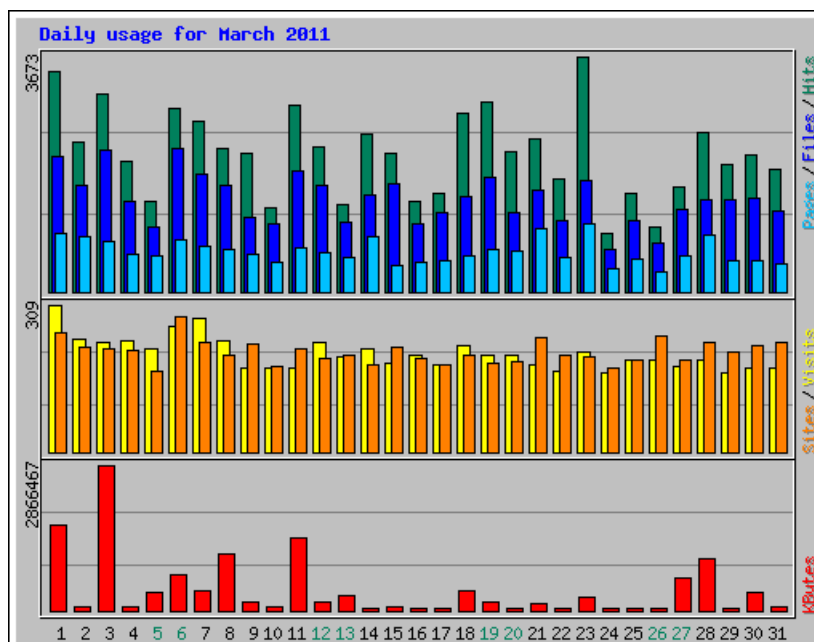

Usage Statistics for northshorechoral.com

Summary Period: March 2011
Generated 01-Apr-2011 07:17 CDT

[\[Daily Statistics\]](#) [\[Hourly Statistics\]](#) [\[URLs\]](#) [\[Entry\]](#) [\[Exit\]](#) [\[Sites\]](#) [\[Referrers\]](#) [\[Search\]](#) [\[Users\]](#) [\[Agents\]](#) [\[Countries\]](#)

Monthly Statistics for March 2011		
Total Hits	67038	
Total Files	44870	
Total Pages	19548	
Total Visits	6358	
Total KBytes	13016419	
Total Unique Sites	4037	
Total Unique URLs	2087	
Total Unique Referrers	1122	
Total Unique Usernames	2	
Total Unique User Agents	794	
	Avg	Max
Hits per Hour	90	1144
Hits per Day	2162	3673
Files per Day	1447	2237
Pages per Day	630	1069
Visits per Day	205	309
KBytes per Day	419884	2866467
Hits by Response Code		
Undefined response code	7	
Code 200 - OK	44870	
Code 206 - Partial Content	2237	
Code 301 - Moved Permanently	49	
Code 303 - See Other	1259	
Code 304 - Not Modified	15920	
Code 404 - Not Found	2696	