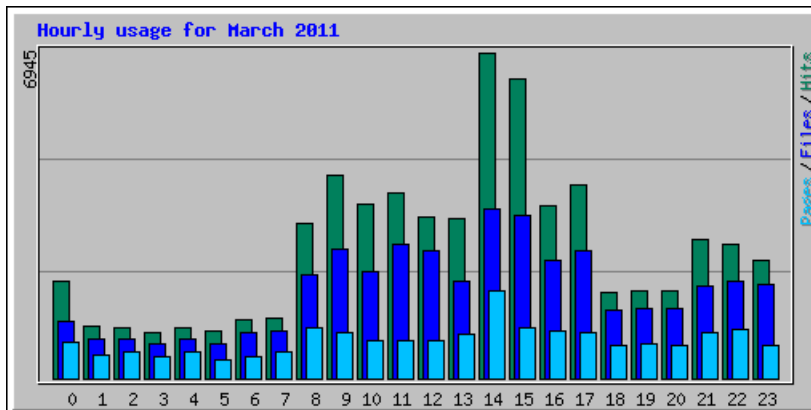

Daily Statistics for March 2011													
Day	Hits		Files		Pages		Visits		Sites		KBytes		
	1	3425	5.11%	2101	4.68%	912	4.67%	309	4.86%	250	6.19%	1677994	12.89%
2	2327	3.47%	1660	3.70%	873	4.47%	236	3.71%	219	5.42%	71697	0.55%	
3	3094	4.62%	2211	4.93%	777	3.97%	230	3.62%	218	5.40%	2866467	22.02%	
4	2048	3.05%	1416	3.16%	591	3.02%	234	3.68%	214	5.30%	71510	0.55%	
5	1412	2.11%	1017	2.27%	561	2.87%	217	3.41%	169	4.19%	363804	2.79%	
6	2860	4.27%	2237	4.99%	811	4.15%	263	4.14%	283	7.01%	720815	5.54%	
7	2654	3.96%	1836	4.09%	707	3.62%	282	4.44%	231	5.72%	381173	2.93%	
8	2247	3.35%	1650	3.68%	665	3.40%	233	3.66%	204	5.05%	1116536	8.58%	
9	2154	3.21%	1164	2.59%	589	3.01%	175	2.75%	227	5.62%	167117	1.28%	
10	1300	1.94%	1062	2.37%	467	2.39%	177	2.78%	181	4.48%	78970	0.61%	
11	2920	4.36%	1898	4.23%	694	3.55%	177	2.78%	218	5.40%	1448654	11.13%	
12	2273	3.39%	1658	3.70%	603	3.08%	230	3.62%	196	4.86%	167351	1.29%	
13	1366	2.04%	1075	2.40%	539	2.76%	201	3.16%	203	5.03%	293687	2.26%	
14	2461	3.67%	1505	3.35%	865	4.43%	217	3.41%	182	4.51%	50349	0.39%	
15	2157	3.22%	1692	3.77%	420	2.15%	186	2.93%	219	5.42%	63495	0.49%	
16	1407	2.10%	1051	2.34%	460	2.35%	202	3.18%	195	4.83%	58421	0.45%	
17	1532	2.29%	1246	2.78%	480	2.46%	182	2.86%	182	4.51%	48208	0.37%	
18	2792	4.16%	1498	3.34%	569	2.91%	224	3.52%	203	5.03%	406588	3.12%	
19	2967	4.43%	1790	3.99%	653	3.34%	202	3.18%	186	4.61%	173979	1.34%	
20	2195	3.27%	1247	2.78%	649	3.32%	202	3.18%	190	4.71%	50340	0.39%	
21	2382	3.55%	1590	3.54%	996	5.10%	183	2.88%	239	5.92%	128436	0.99%	
22	1753	2.61%	1113	2.48%	526	2.69%	170	2.67%	203	5.03%	52196	0.40%	
23	3673	5.48%	1735	3.87%	1069	5.47%	210	3.30%	200	4.95%	263848	2.03%	
24	923	1.38%	669	1.49%	364	1.86%	166	2.61%	178	4.41%	42023	0.32%	
25	1529	2.28%	1124	2.51%	522	2.67%	192	3.02%	193	4.78%	41327	0.32%	
26	1019	1.52%	764	1.70%	316	1.62%	193	3.04%	242	5.99%	38590	0.30%	
27	1641	2.45%	1282	2.86%	574	2.94%	179	2.82%	192	4.76%	651552	5.01%	
28	2485	3.71%	1435	3.20%	891	4.56%	193	3.04%	231	5.72%	1012335	7.78%	
29	1975	2.95%	1432	3.19%	487	2.49%	167	2.63%	211	5.23%	58586	0.45%	
30	2147	3.20%	1461	3.26%	493	2.52%	176	2.77%	223	5.52%	364329	2.80%	
31	1920	2.86%	1251	2.79%	425	2.17%	178	2.80%	230	5.70%	86045	0.66%	

Hourly Statistics for March 2011												
Hour	Hits		Files		Pages		KBytes					
	Avg	Total	Avg	Total	Avg	Total	Avg	Total				
0	66	2075	3.10%	39	1230	2.74%	24	759	3.88%	1757	54466	0.42%
1	36	1128	1.68%	27	852	1.90%	16	508	2.60%	9566	296556	2.28%
2	34	1071	1.60%	26	830	1.85%	18	581	2.97%	3280	101669	0.78%
3	31	968	1.44%	23	730	1.63%	15	466	2.38%	1381	42812	0.33%