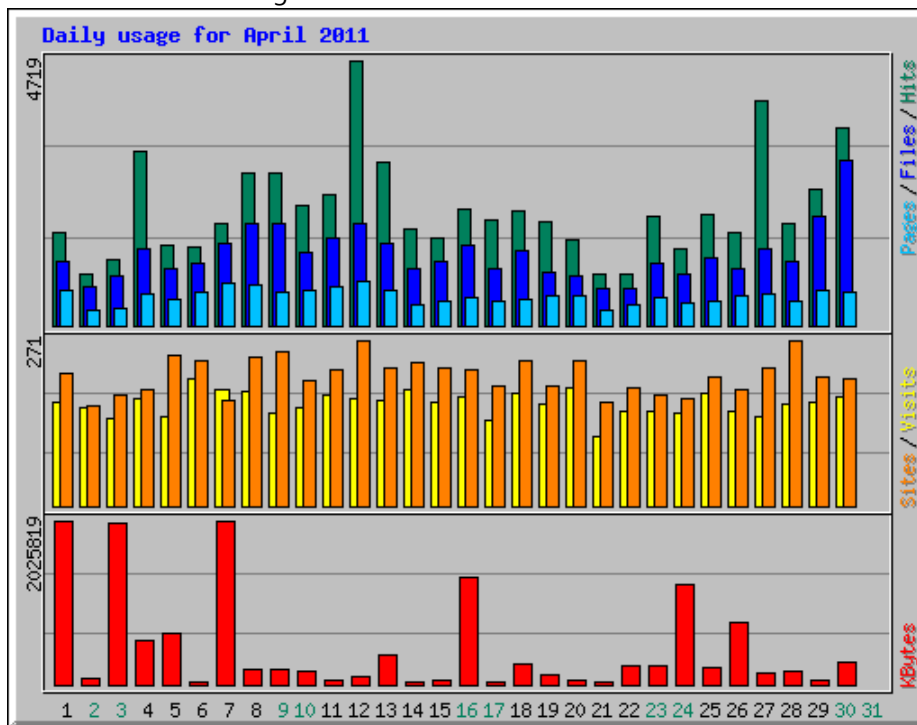

Usage Statistics for northshorechoral.com

Summary Period: April 2011

Generated 01-May-2011 07:06 CDT

[\[Daily Statistics\]](#) [\[Hourly Statistics\]](#) [\[URLs\]](#) [\[Entry\]](#) [\[Exit\]](#) [\[Sites\]](#) [\[Referrers\]](#) [\[Search\]](#) [\[Users\]](#) [\[Agents\]](#) [\[Countries\]](#)

Monthly Statistics for April 2011		
Total Hits	62198	
Total Files	38116	
Total Pages	15602	
Total Visits	4992	
Total KBytes	13597129	
Total Unique Sites	4012	
Total Unique URLs	1602	
Total Unique Referrers	1057	
Total Unique Usernames	2	
Total Unique User Agents	739	
	Avg	Max
Hits per Hour	86	1723
Hits per Day	2073	4719
Files per Day	1270	2934
Pages per Day	520	798
Visits per Day	166	207
KBytes per Day	453238	2025819
Hits by Response Code		
Undefined response code	4	
Code 200 - OK	38116	
Code 206 - Partial Content	2306	
Code 301 - Moved Permanently	42	
Code 303 - See Other	1082	
Code 304 - Not Modified	17444	
Code 404 - Not Found	3197	
Code 500 - Internal Server Error	7	