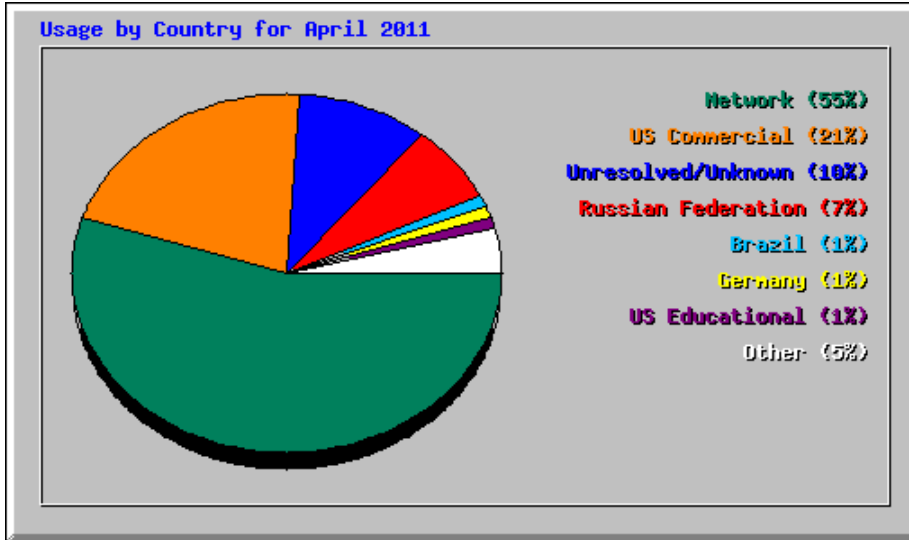

Usage Statistics for northshorechoral.c...

9	1595	2.48%	Mozilla/5.0 (compatible; bingbot/2.0; +http://www.bing.com/bi
10	1243	2.00%	Mozilla/4.0 (compatible; MSIE 8.0; Windows NT 6.1; WOW64; Tri
11	1210	1.95%	Mozilla/5.0 (compatible; YandexBot/3.0; +http://yandex.com/bo
12	1052	1.69%	Mozilla/5.0 (compatible; Googlebot/2.1; +http://www.google.co
13	1043	1.68%	Mozilla/5.0 (Windows; U; Windows NT 5.1; en-US) AppleWebKit/5
14	893	1.44%	Mozilla/4.0 (compatible; MSIE 8.0; Windows NT 6.0; Trident/4.
15	726	1.17%	Mozilla/4.0 (compatible; MSIE 7.0; Windows NT 5.1; .NET CLR 1

Top 30 of 71 Total Countries							
#	Hits		Files		KBytes		Country
1	34290	55.13%	20241	53.10%	12037835	88.53%	Network
2	13153	21.15%	10865	28.51%	873504	6.42%	US Commercial
3	5944	9.56%	4625	12.13%	451880	3.32%	Unresolved/Unknown
4	4654	7.48%	1075	2.82%	116322	0.86%	Russian Federation
5	699	1.12%	695	1.82%	1739	0.01%	Brazil
6	685	1.10%	326	0.86%	17335	0.13%	Germany
7	647	1.04%	631	1.66%	15862	0.12%	US Educational
8	260	0.42%	242	0.63%	7880	0.06%	United Kingdom
9	250	0.40%	246	0.65%	3198	0.02%	Non-Profit Organization
10	152	0.24%	147	0.39%	6584	0.05%	Netherlands
11	137	0.22%	111	0.29%	1071	0.01%	US Government
12	129	0.21%	129	0.34%	11786	0.09%	Australia
13	111	0.18%	111	0.29%	413	0.00%	Romania
14	94	0.15%	57	0.15%	3296	0.02%	United States
15	86	0.14%	85	0.22%	5523	0.04%	Czech Republic
16	85	0.14%	83	0.22%	5459	0.04%	Canada
17	83	0.13%	66	0.17%	6451	0.05%	Sweden
18	72	0.12%	72	0.19%	1100	0.01%	Switzerland
19	61	0.10%	54	0.14%	2546	0.02%	Austria
20	50	0.08%	49	0.13%	2762	0.02%	Italy
21	42	0.07%	35	0.09%	1340	0.01%	France
22	41	0.07%	38	0.10%	934	0.01%	Old style Arpanet (arpa)
23	41	0.07%	40	0.10%	2116	0.02%	Belgium
24	37	0.06%	34	0.09%	816	0.01%	Poland