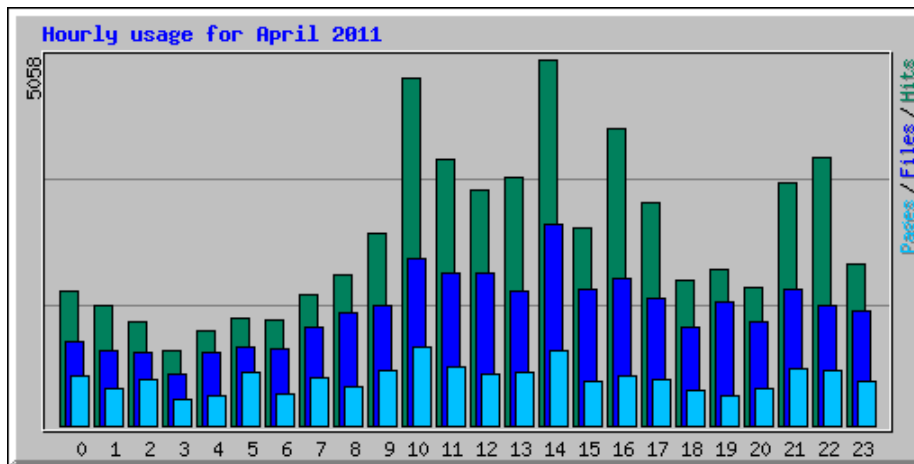

30	3512	5.65%	2934	7.70%	581	3.72%	179	3.59%	207	5.16%	267292	1.97%

Hourly Statistics for April 2011												
Hour	Hits			Files			Pages			KBytes		
	Avg	Total	%	Avg	Total	%	Avg	Total	%	Avg	Total	%
0	61	1851	2.98%	38	1153	3.02%	23	691	4.43%	6429	192857	1.42%
1	55	1651	2.65%	34	1022	2.68%	17	514	3.29%	2359	70784	0.52%
2	48	1440	2.32%	33	1012	2.66%	21	643	4.12%	1643	49276	0.36%
3	34	1027	1.65%	23	716	1.88%	12	360	2.31%	7081	212434	1.56%
4	43	1314	2.11%	33	1010	2.65%	14	421	2.70%	1247	37401	0.28%
5	49	1475	2.37%	36	1094	2.87%	24	725	4.65%	1460	43802	0.32%
6	48	1448	2.33%	35	1058	2.78%	14	428	2.74%	2361	70818	0.52%
7	59	1796	2.89%	45	1368	3.59%	21	654	4.19%	5295	158839	1.17%
8	69	2088	3.36%	52	1562	4.10%	18	544	3.49%	12238	367137	2.70%
9	88	2653	4.27%	55	1665	4.37%	25	755	4.84%	2158	64742	0.48%
10	159	4790	7.70%	76	2306	6.05%	36	1080	6.92%	3253	97581	0.72%
11	122	3684	5.92%	70	2107	5.53%	27	814	5.22%	2905	87162	0.64%
12	108	3251	5.23%	69	2096	5.50%	23	708	4.54%	25578	767342	5.64%
13	114	3434	5.52%	61	1859	4.88%	24	735	4.71%	73266	2197981	16.17%
14	168	5058	8.13%	92	2773	7.28%	34	1032	6.61%	84207	2526202	18.58%
15	90	2726	4.38%	62	1880	4.93%	20	617	3.95%	61612	1848357	13.59%
16	136	4106	6.60%	68	2042	5.36%	23	696	4.46%	33683	1010485	7.43%
17	102	3066	4.93%	58	1760	4.62%	20	626	4.01%	23814	714432	5.25%
18	66	1995	3.21%	45	1355	3.55%	16	498	3.19%	34461	1033842	7.60%
19	71	2143	3.45%	56	1707	4.48%	14	420	2.69%	8387	251603	1.85%
20	63	1913	3.08%	48	1444	3.79%	16	505	3.24%	30251	907542	6.67%
21	111	3359	5.40%	62	1875	4.92%	26	781	5.01%	12415	372441	2.74%
22	123	3697	5.94%	55	1658	4.35%	25	751	4.81%	10076	302268	2.22%
23	74	2233	3.59%	53	1594	4.18%	20	604	3.87%	7060	211801	1.56%

Top 30 of 1602 Total URLs						
#	Hits		KBytes		URL	
1	5835	9.38%	103809	0.76%	/nscs/	
2	4482	7.21%	4317	0.03%	/	
3	3517	5.65%	183771	1.35%	/seasons/05-06/CarminaBuranaTextandTranslation.pdf	
4	2670	4.29%	973	0.01%	/stats/Stats201012.pdf