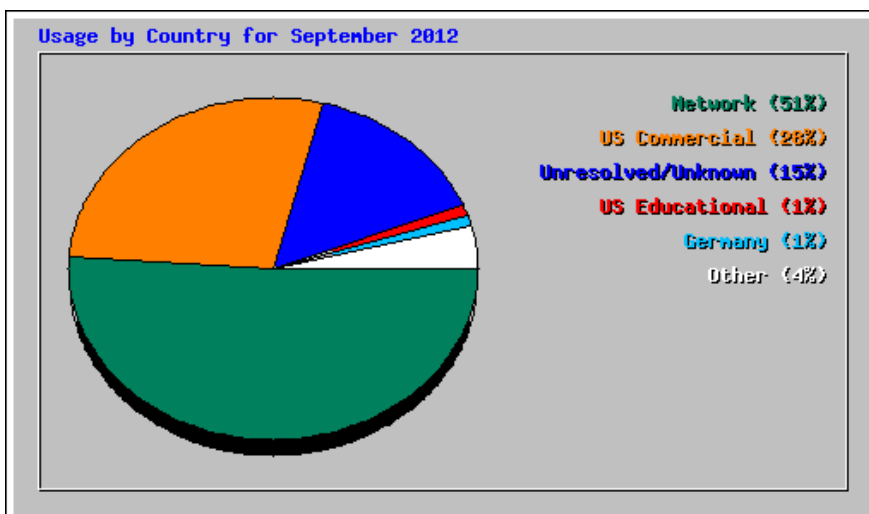

Top 2 of 2 Total Usernames									
#	Hits		Files		KBytes		Visits		Username
1	226	0.37%	219	0.56%	1594	0.01%	1	0.02%	wework
2	1	0.00%	1	0.00%	9	0.00%	1	0.02%	wesing

Top 15 of 712 Total User Agents		
#	Hits	User Agent
1	11295	18.59% Mozilla/5.0 (Windows NT 6.1; WOW64; rv:15.0) Gecko/20100101 F
2	3270	5.38% Mozilla/5.0 (compatible; Googlebot/2.1; +http://www.google.co
3	3182	5.24% Mozilla/5.0 (compatible; MSIE 9.0; Windows NT 6.1; WOW64; Tri
4	2977	4.90% Mozilla/5.0 (Windows; U; Windows NT 5.1; en-US; rv:1.9.1.3) G
5	2066	3.40% Mozilla/5.0 (compatible; bingbot/2.0; +http://www.bing.com/bi
6	2058	3.39% Mozilla/5.0 (Windows NT 5.1; rv:15.0) Gecko/20100101 Firefox/
7	1988	3.27% Mozilla/5.0 (Windows NT 6.1; WOW64) AppleWebKit/537.1 (KHTML,
8	1807	2.97% Mozilla/4.0 (compatible; MSIE 8.0; Windows NT 5.1; Trident/4.
9	1647	2.71% Mozilla/5.0 (compatible; YandexBot/3.0; +http://yandex.com/bo
10	1549	2.55% Mozilla/5.0 (compatible; Baiduspider/2.0; +http://www.baidu.c
11	1533	2.52% Mozilla/5.0 (compatible; Ezooms/1.0; ezooms.bot@gmail.com)
12	1505	2.48% Mozilla/4.0 (compatible; MSIE 7.0; Windows NT 6.0)
13	1341	2.21% Mozilla/5.0 (compatible; YandexImages/3.0; +http://yandex.com
14	1239	2.04% Mozilla/5.0 (Macintosh; Intel Mac OS X 10_7_4) AppleWebKit/53
15	1134	1.87% Mozilla/5.0 (Macintosh; Intel Mac OS X 10_6_8) AppleWebKit/53

Top 30 of 74 Total Countries