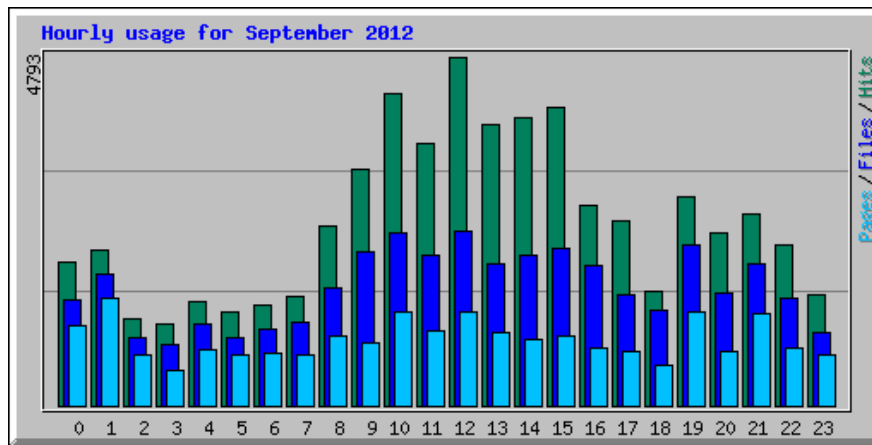

Hourly Statistics for September 2012												
Hour	Hits			Files			Pages			KBytes		
	Avg	Total		Avg	Total		Avg	Total		Avg	Total	
0	65	1974	3.25%	48	1447	3.71%	36	1087	5.00%	7854	235614	1.79%
1	70	2127	3.50%	59	1795	4.61%	48	1467	6.75%	5685	170563	1.29%
2	39	1185	1.95%	31	931	2.39%	23	703	3.23%	20701	621016	4.71%
3	37	1117	1.84%	28	840	2.16%	16	491	2.26%	3804	114113	0.87%
4	47	1423	2.34%	37	1133	2.91%	25	768	3.53%	6172	185167	1.41%
5	42	1279	2.11%	30	921	2.36%	22	686	3.15%	3519	105571	0.80%
6	46	1383	2.28%	35	1054	2.71%	24	731	3.36%	6659	199756	1.52%
7	50	1503	2.47%	38	1142	2.93%	22	686	3.15%	5545	166361	1.26%
8	82	2460	4.05%	53	1609	4.13%	31	958	4.41%	5207	156215	1.19%
9	108	3257	5.36%	70	2107	5.41%	28	853	3.92%	39262	1177859	8.94%
10	143	4297	7.07%	78	2369	6.08%	43	1298	5.97%	31362	940871	7.14%
11	119	3597	5.92%	68	2059	5.29%	34	1023	4.70%	17443	523298	3.97%
12	159	4793	7.89%	80	2408	6.18%	43	1290	5.93%	30631	918936	6.97%
13	128	3859	6.35%	65	1953	5.01%	33	992	4.56%	138129	4143856	31.45%
14	131	3958	6.51%	68	2057	5.28%	30	909	4.18%	12589	377684	2.87%
15	136	4092	6.74%	72	2172	5.58%	31	951	4.37%	12933	387991	2.94%
16	91	2748	4.52%	64	1934	4.97%	26	795	3.66%	17138	514133	3.90%
17	84	2540	4.18%	50	1519	3.90%	24	741	3.41%	6281	188444	1.43%
18	52	1565	2.58%	43	1308	3.36%	18	553	2.54%	4692	140766	1.07%
19	95	2869	4.72%	73	2215	5.69%	42	1284	5.90%	12045	361351	2.74%
20	79	2375	3.91%	51	1554	3.99%	24	744	3.42%	15021	450638	3.42%
21	87	2622	4.32%	64	1939	4.98%	42	1263	5.81%	20202	606063	4.60%
22	73	2214	3.64%	49	1483	3.81%	26	784	3.61%	13165	394965	3.00%
23	50	1518	2.50%	33	1002	2.57%	22	688	3.16%	3180	95409	0.72%

Top 30 of 3257 Total URLs					
#	Hits	KBytes	URL		
1	7721	12.71%	141557	1.07%	/nscs/
2	4098	6.75%	44929	0.34%	/nscs/administrator/
3	2753	4.53%	272641	2.07%	/seasons/05-06/CarminaBuranaTextandTranslation.pdf
4	2261	3.72%	2175	0.02%	/
5	1443	2.38%	6129	0.05%	/millerjw/czechpoint/administrator/
6	1392	2.29%	1906	0.01%	/favicon.ico
7	1012	1.67%	277749	2.11%	/millerjw/dom/security/mastercontents.pdf
8	658	1.08%	187925	1.43%	/millerjw/dom/gbis747/refdocs/Sap-r3-Handbook.pdf
9	650	1.07%	59805	0.45%	/nscs/plugins/system/mtupgrade/mootools.js