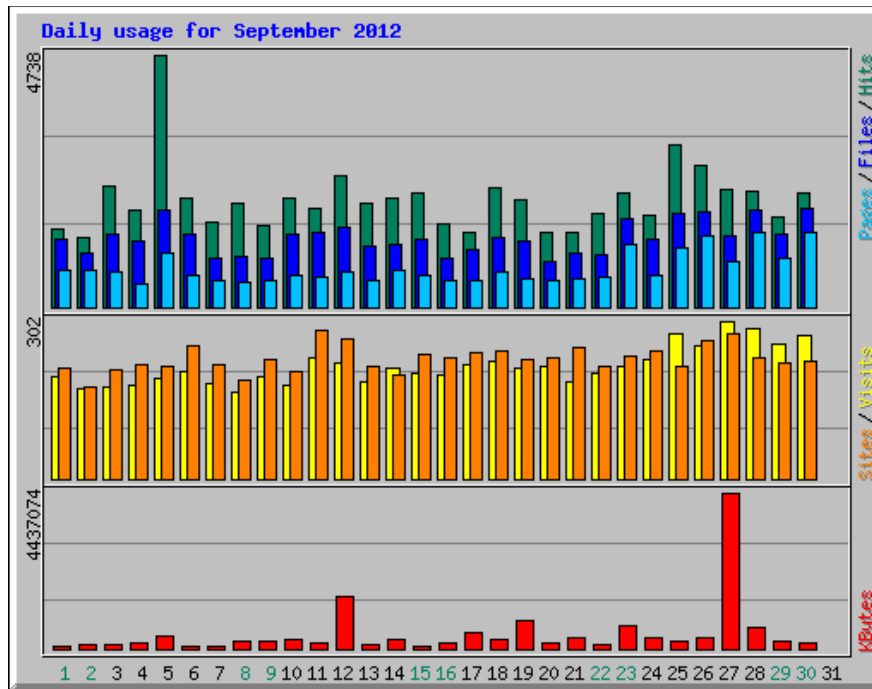

# Usage Statistics for northshorechoral.com

Summary Period: September 2012  
Generated 01-Oct-2012 07:16 MDT

[\[Daily Statistics\]](#) [\[Hourly Statistics\]](#) [\[URLs\]](#) [\[Entry\]](#) [\[Exit\]](#) [\[Sites\]](#) [\[Referrers\]](#) [\[Search\]](#) [\[Users\]](#) [\[Agents\]](#) [\[Countries\]](#)

Monthly Statistics for September 2012		
Total Hits	60755	
Total Files	38951	
Total Pages	21745	
Total Visits	6426	
Total KBytes	13176641	
Total Unique Sites	4052	
Total Unique URLs	3257	
Total Unique Referrers	719	
Total Unique Usernames	2	
Total Unique User Agents	712	
	Avg	Max
Hits per Hour	84	1546
Hits per Day	2025	4738
Files per Day	1298	1845
Pages per Day	724	1415
Visits per Day	214	302
KBytes per Day	439221	4437074
Hits by Response Code		
Undefined response code	15	
Code 200 - OK	38951	
Code 206 - Partial Content	5221	
Code 301 - Moved Permanently	112	
Code 302 - Found	5	
Code 303 - See Other	1430	
Code 304 - Not Modified	11801	
Code 403 - Forbidden	17	
Code 404 - Not Found	3194	
Code 500 - Internal Server Error	9	