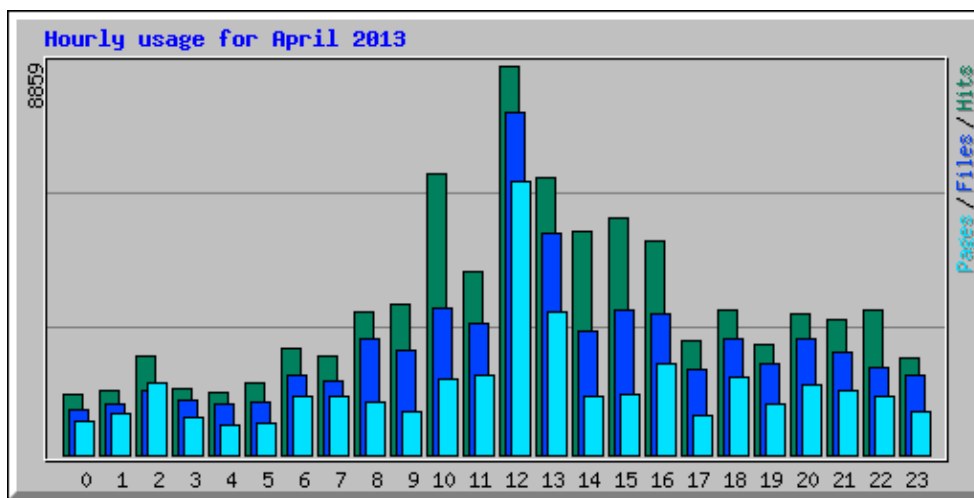

26	7654	9.30%	6176	10.36%	5216	13.98%	225	2.88%	263	5.36%	197989	0.44%
27	2093	2.54%	1506	2.53%	558	1.50%	193	2.47%	238	4.85%	665027	1.49%
28	2138	2.60%	1834	3.08%	811	2.17%	264	3.38%	326	6.64%	164945	0.37%
29	2868	3.48%	1475	2.47%	825	2.21%	204	2.61%	221	4.50%	1478061	3.32%
30	2619	3.18%	1894	3.18%	1039	2.78%	244	3.12%	229	4.67%	991696	2.23%

Hourly Statistics for April 2013												
Hour	Hits			Files			Pages			KBytes		
	Avg	Total		Avg	Total		Avg	Total		Avg	Total	
0	45	1368	1.66%	34	1037	1.74%	25	757	2.03%	8207	246216	0.55%
1	49	1474	1.79%	37	1135	1.90%	30	917	2.46%	6813	204395	0.46%
2	75	2253	2.74%	49	1472	2.47%	55	1654	4.43%	5988	179628	0.40%
3	50	1527	1.86%	40	1228	2.06%	27	836	2.24%	4484	134529	0.30%
4	47	1413	1.72%	38	1149	1.93%	22	661	1.77%	3697	110912	0.25%
5	54	1646	2.00%	39	1183	1.98%	23	704	1.89%	3987	119604	0.27%
6	80	2413	2.93%	59	1794	3.01%	44	1338	3.59%	14549	436484	0.98%
7	75	2265	2.75%	55	1678	2.81%	44	1345	3.60%	7493	224790	0.50%
8	108	3261	3.96%	87	2638	4.43%	39	1186	3.18%	56180	1685386	3.78%
9	114	3435	4.17%	78	2364	3.97%	32	974	2.61%	52333	1570005	3.52%
10	213	6408	7.78%	111	3330	5.59%	57	1721	4.61%	8224	246706	0.55%
11	139	4170	5.07%	99	2980	5.00%	60	1811	4.85%	245923	7377696	16.56%
12	295	8859	10.76%	260	7806	13.09%	207	6235	16.71%	163018	4890538	10.98%
13	209	6286	7.64%	168	5056	8.48%	107	3233	8.66%	10774	323208	0.73%
14	169	5070	6.16%	94	2824	4.74%	43	1319	3.53%	57626	1728779	3.88%
15	179	5383	6.54%	109	3278	5.50%	45	1356	3.63%	68252	2047560	4.60%
16	161	4854	5.90%	107	3229	5.42%	69	2080	5.57%	112961	3388823	7.61%
17	86	2606	3.17%	65	1958	3.28%	30	905	2.43%	94160	2824810	6.34%
18	109	3297	4.01%	88	2657	4.46%	59	1781	4.77%	73435	2203058	4.95%
19	84	2521	3.06%	68	2064	3.46%	38	1153	3.09%	4869	146060	0.33%
20	107	3228	3.92%	88	2643	4.43%	52	1580	4.23%	276964	8308906	18.65%
21	102	3079	3.74%	77	2314	3.88%	48	1447	3.88%	175930	5277893	11.85%
22	110	3316	4.03%	66	1989	3.34%	44	1346	3.61%	10327	309800	0.70%
23	72	2186	2.66%	60	1809	3.03%	32	980	2.63%	18696	560882	1.26%