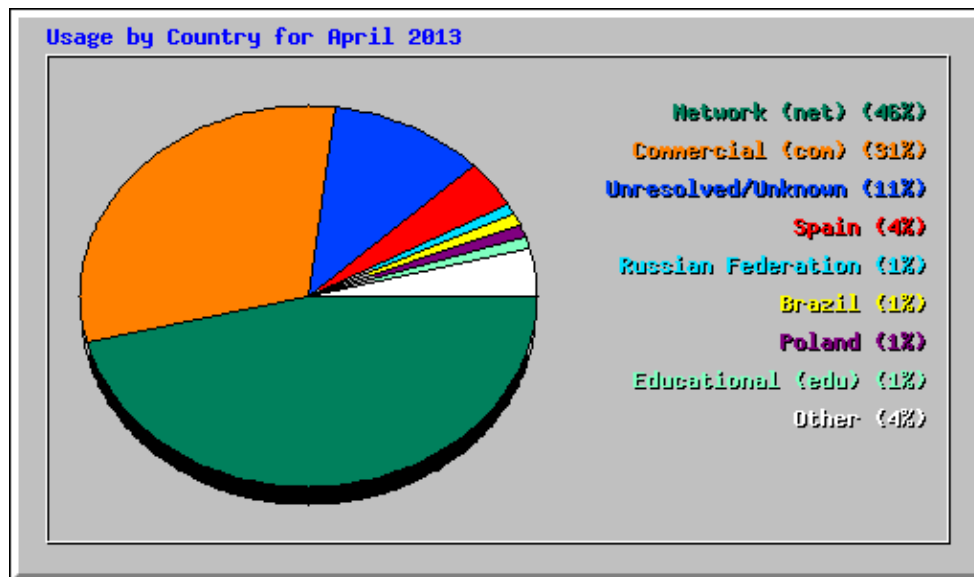

Top 30 of 90 Total Countries							
#	Hits		Files		KBytes		Country
1	38176	46.38%	25910	43.46%	33972429	76.26%	Network (net)
2	25261	30.69%	21078	35.36%	9412887	21.13%	Commercial (com)
3	8990	10.92%	7032	11.80%	839283	1.88%	Unresolved/Unknown
4	3023	3.67%	3022	5.07%	7416	0.02%	Spain
5	1153	1.40%	1115	1.87%	16634	0.04%	Russian Federation
6	696	0.85%	339	0.57%	2791	0.01%	Brazil
7	625	0.76%	348	0.58%	8028	0.02%	Poland
8	618	0.75%	595	1.00%	69373	0.16%	Educational (edu)
9	383	0.47%	372	0.62%	32676	0.07%	Germany
10	362	0.44%	336	0.56%	6156	0.01%	Ukraine
11	312	0.38%	311	0.52%	1755	0.00%	Chile
12	300	0.36%	287	0.48%	9570	0.02%	Non-Profit (org)
13	262	0.32%	260	0.44%	10993	0.02%	Australia
14	249	0.30%	248	0.42%	8079	0.02%	Norway
15	190	0.23%	85	0.14%	5683	0.01%	Canada
16	153	0.19%	151	0.25%	12490	0.03%	Netherlands
17	119	0.14%	7	0.01%	309	0.00%	Hungary
18	111	0.13%	110	0.18%	2824	0.01%	New Zealand
19	93	0.11%	76	0.13%	30463	0.07%	China
20	92	0.11%	90	0.15%	3995	0.01%	Italy
21	90	0.11%	53	0.09%	5619	0.01%	Turkey
22	78	0.09%	75	0.13%	15743	0.04%	Serbia
23	73	0.09%	67	0.11%	629	0.00%	Lithuania
24	69	0.08%	47	0.08%	1406	0.00%	US Government (gov)
25	65	0.08%	61	0.10%	2652	0.01%	Belgium
26	65	0.08%	64	0.11%	9439	0.02%	United Kingdom
27	61	0.07%	60	0.10%	3620	0.01%	Greece
28	44	0.05%	44	0.07%	3696	0.01%	Croatia
29	40	0.05%	36	0.06%	1022	0.00%	Argentina
30	38	0.05%	4	0.01%	65	0.00%	Indonesia