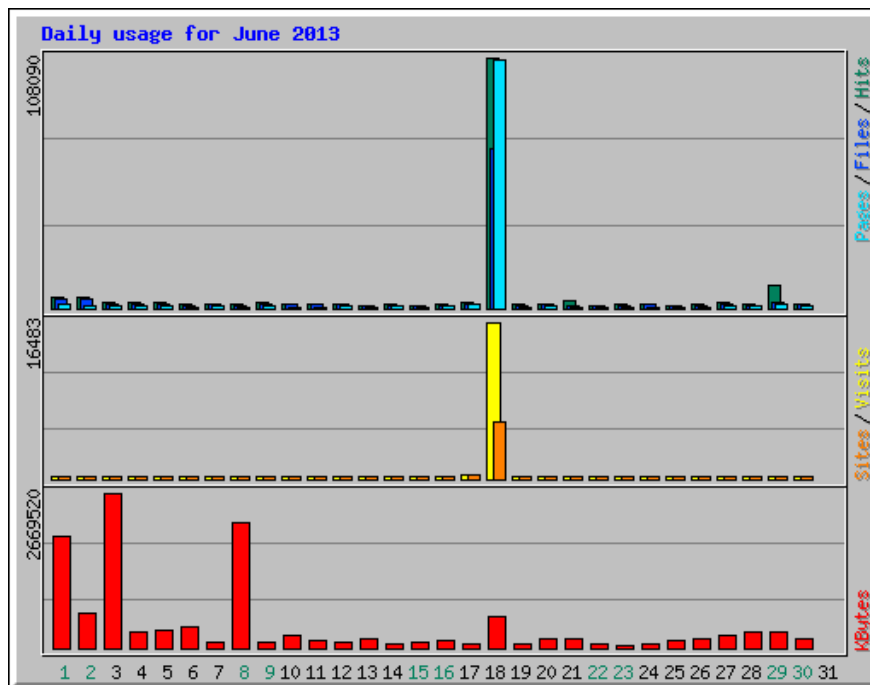

Monthly Statistics for June 2013		
Total Hits	179589	
Total Files	117793	
Total Pages	133775	
Total Visits	23508	
Total KBytes	11930069	
Total Unique Sites	9917	
Total Unique URLs	3222	
Total Unique Referrers	1071	
Total Unique User Agents	2822	
	Avg	Max
Hits per Hour	249	8263
Hits per Day	5986	108090
Files per Day	3926	68893
Pages per Day	4459	107069
Sites per Day	330	6014
Visits per Day	783	16483
KBytes per Day	397669	2669520
Hits by Response Code		
Undefined response code	1.64%	2941
Code 200 - OK	65.59%	117793
Code 206 - Partial Content	1.88%	3377
Code 301 - Moved Permanently	20.25%	36372
Code 302 - Found	0.01%	25
Code 303 - See Other	1.93%	3462
Code 304 - Not Modified	7.32%	13142
Code 404 - Not Found	1.24%	2227
Code 500 - Internal Server Error	0.14%	250