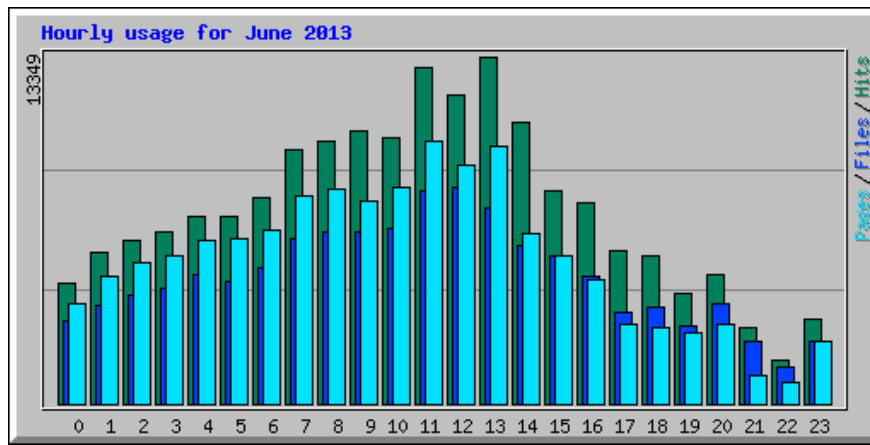

Hourly Statistics for June 2013												
Hour	Hits			Files			Pages			KBytes		
	Avg	Total		Avg	Total		Avg	Total		Avg	Total	
0	153	4616	2.57%	105	3171	2.69%	128	3843	2.87%	11332	339954	2.85%
1	194	5841	3.25%	126	3785	3.21%	163	4904	3.67%	4670	140102	1.17%
2	208	6252	3.48%	140	4201	3.57%	180	5421	4.05%	4453	133597	1.12%
3	219	6591	3.67%	148	4440	3.77%	190	5702	4.26%	6635	199047	1.67%
4	239	7186	4.00%	164	4943	4.20%	208	6252	4.67%	7031	210937	1.77%
5	240	7219	4.02%	157	4720	4.01%	212	6377	4.77%	4014	120418	1.01%
6	263	7911	4.41%	175	5256	4.46%	221	6643	4.97%	4942	148249	1.24%
7	324	9743	5.43%	212	6367	5.41%	267	8019	5.99%	5081	152433	1.28%
8	335	10079	5.61%	221	6638	5.64%	275	8251	6.17%	18006	540183	4.53%
9	350	10503	5.85%	219	6577	5.58%	260	7823	5.85%	59535	1786058	14.97%
10	340	10215	5.69%	225	6772	5.75%	278	8343	6.24%	14177	425310	3.57%
11	431	12930	7.20%	273	8211	6.97%	335	10066	7.52%	10899	326983	2.74%
12	395	11855	6.60%	277	8316	7.06%	306	9189	6.87%	7839	235176	1.97%
13	444	13349	7.43%	251	7541	6.40%	329	9888	7.39%	7890	236697	1.98%
14	359	10793	6.01%	203	6094	5.17%	218	6554	4.90%	71738	2152138	18.04%
15	272	8186	4.56%	189	5676	4.82%	189	5681	4.25%	7843	235289	1.97%
16	257	7712	4.29%	162	4882	4.14%	158	4743	3.55%	7066	211985	1.78%
17	196	5889	3.28%	118	3548	3.01%	100	3027	2.26%	5070	152110	1.28%
18	188	5656	3.15%	123	3690	3.13%	98	2946	2.20%	13228	396826	3.33%
19	142	4262	2.37%	98	2967	2.52%	91	2749	2.05%	12686	380578	3.19%
20	164	4947	2.75%	128	3849	3.27%	101	3036	2.27%	27530	825915	6.92%
21	97	2934	1.63%	79	2382	2.02%	35	1075	0.80%	23124	693711	5.81%
22	56	1687	0.94%	46	1399	1.19%	28	840	0.63%	55520	1665609	13.96%
23	107	3233	1.80%	78	2368	2.01%	80	2403	1.80%	7359	220763	1.85%

Top 30 of 3222 Total URLs					
#	Hits		KBytes		URL
1	68987	38.41%	293490	2.46%	/millerjw/czechpoint/administrator/
2	8287	4.61%	164357	1.38%	/nscs/
3	4930	2.75%	4923	0.04%	/
4	2973	1.66%	32116	0.27%	/nscs/administrator/
5	2463	1.37%	663	0.01%	/robots.txt
6	1861	1.04%	330026	2.77%	/millerjw/dom/security/mastercontents.pdf
7	1560	0.87%	453	0.00%	/nscs/templates/js_verdant/css/core.php
8	963	0.54%	94155	0.79%	/seasons/05-06/CarminaBuranaTextandTranslation.pdf
9	661	0.37%	2816	0.02%	/nscs/templates/js_verdant/css/style-style1.css