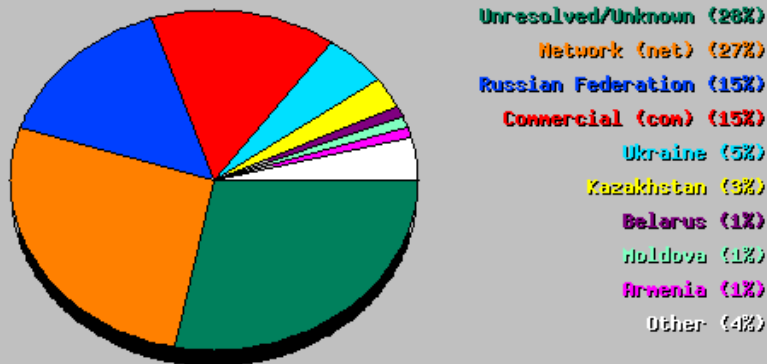

Usage by Country for June 2013

Top 30 of 89 Total Countries

#	Hits		Files		KBytes		Country
1	50114	27.90%	33858	28.74%	688708	5.77%	Unresolved/Unknown
2	47774	26.60%	31093	26.40%	6974074	58.46%	Network (net)
3	27703	15.43%	17952	15.24%	101039	0.85%	Russian Federation
4	26620	14.82%	19717	16.74%	3828026	32.09%	Commercial (com)
5	8204	4.57%	5415	4.60%	28239	0.24%	Ukraine
6	5468	3.04%	3458	2.94%	16179	0.14%	Kazakhstan
7	2100	1.17%	1315	1.12%	6291	0.05%	Belarus
8	2071	1.15%	1302	1.11%	6165	0.05%	Moldova