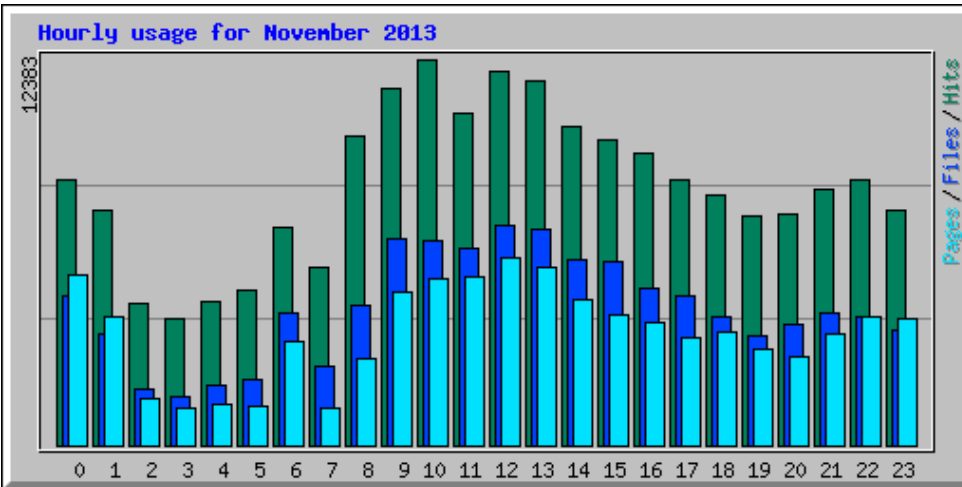

27	2934	1.47%	1836	1.74%	1271	1.46%	279	1.44%	316	3.57%	421305	1.69%
28	3091	1.55%	1506	1.42%	1073	1.24%	412	2.13%	382	4.31%	114803	0.46%
29	3685	1.84%	1755	1.66%	1109	1.28%	382	1.97%	367	4.15%	133779	0.54%
30	6645	3.33%	1972	1.86%	1228	1.41%	517	2.67%	340	3.84%	525544	2.11%

Hourly Statistics for November 2013

Hour	Hits		Files		Pages		KBytes					
	Avg	Total	Avg	Total	Avg	Total	Avg	Total				
0	282	8482	4.25%	159	4770	4.51%	181	5447	6.27%	10170	305098	1.23%
1	251	7557	3.78%	119	3585	3.39%	137	4118	4.74%	7014	210420	0.85%
2	150	4518	2.26%	60	1818	1.72%	49	1489	1.71%	6995	209848	0.84%
3	135	4064	2.03%	52	1574	1.49%	39	1180	1.36%	5438	163134	0.66%
4	154	4625	2.32%	64	1930	1.83%	42	1288	1.48%	6919	207584	0.83%
5	165	4960	2.48%	70	2101	1.99%	40	1221	1.41%	12194	365808	1.47%
6	233	7000	3.50%	142	4270	4.04%	111	3353	3.86%	14622	438647	1.76%
7	189	5697	2.85%	85	2557	2.42%	39	1170	1.35%	13572	407155	1.64%
8	329	9892	4.95%	148	4457	4.21%	91	2758	3.17%	11152	334564	1.34%
9	381	11455	5.73%	219	6592	6.23%	164	4936	5.68%	37633	1128996	4.53%
10	412	12383	6.20%	219	6571	6.21%	177	5332	6.14%	84671	2540118	10.20%
11	353	10615	5.31%	209	6292	5.95%	180	5407	6.22%	18625	558741	2.24%
12	399	11975	5.99%	235	7057	6.67%	200	6003	6.91%	34432	1032960	4.15%
13	388	11661	5.84%	231	6933	6.56%	189	5687	6.55%	121872	3656174	14.68%
14	341	10236	5.12%	197	5918	5.60%	155	4673	5.38%	72196	2165888	8.70%
15	325	9774	4.89%	196	5885	5.57%	138	4160	4.79%	28968	869025	3.49%
16	312	9365	4.69%	167	5036	4.76%	130	3929	4.52%	65243	1957304	7.86%
17	284	8529	4.27%	160	4809	4.55%	115	3462	3.98%	20367	610996	2.45%
18	266	8006	4.01%	138	4143	3.92%	121	3656	4.21%	23425	702737	2.82%
19	244	7338	3.67%	117	3527	3.34%	101	3059	3.52%	42777	1283312	5.15%
20	247	7414	3.71%	128	3858	3.65%	95	2850	3.28%	35806	1074190	4.31%
21	273	8192	4.10%	141	4242	4.01%	117	3539	4.07%	141225	4236759	17.02%
22	283	8497	4.25%	137	4137	3.91%	136	4104	4.72%	8777	263304	1.06%
23	250	7516	3.76%	122	3686	3.49%	135	4057	4.67%	5838	175132	0.70%

Top 30 of 3282 Total URLs