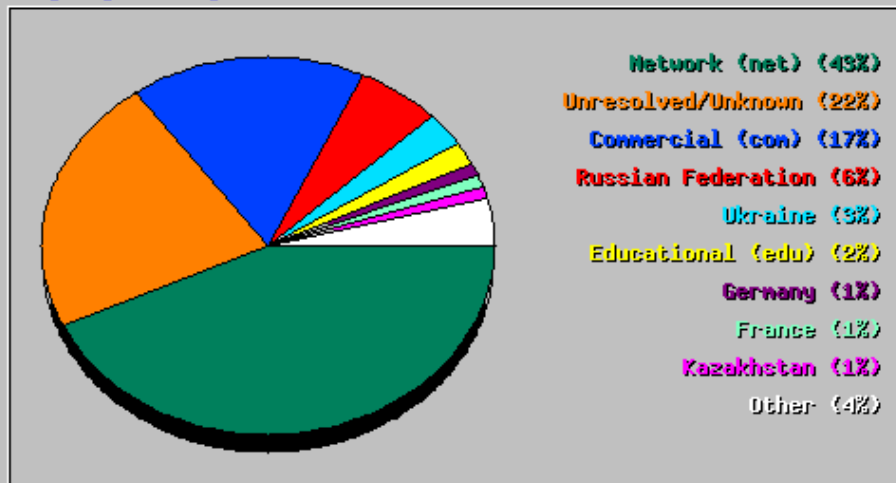

Usage by Country for November 2013