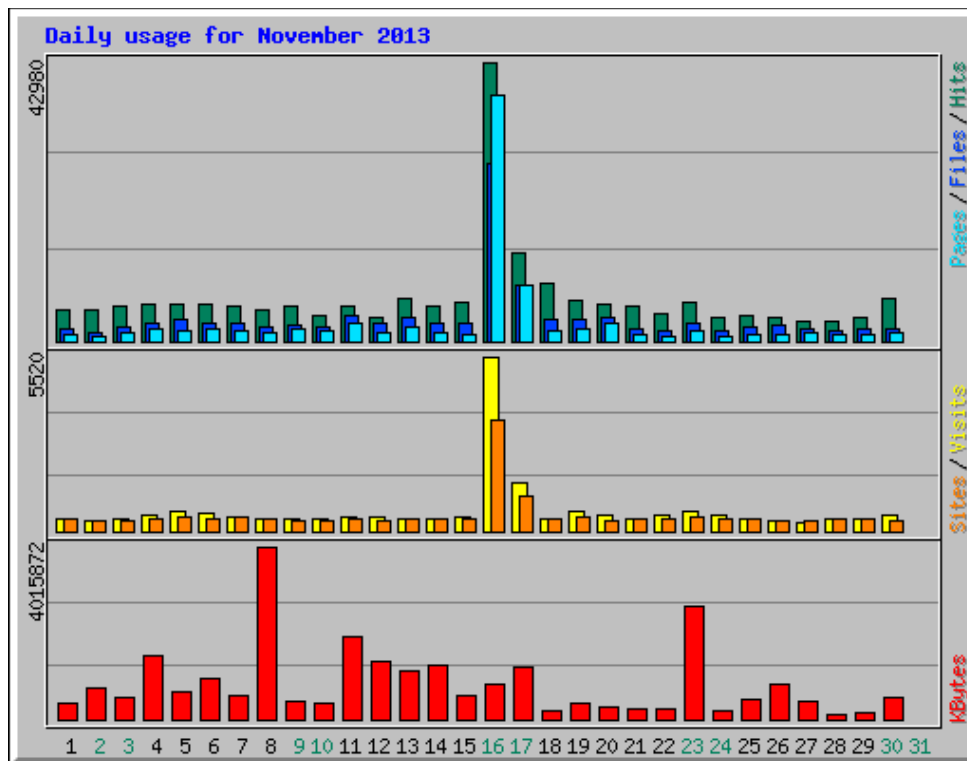

Usage Statistics for northshorechoral.com

Summary Period: November 2013
Generated 01-Dec-2013 05:15 MST

[\[Daily Statistics\]](#) [\[Hourly Statistics\]](#) [\[URLs\]](#) [\[Entry\]](#) [\[Exit\]](#) [\[Sites\]](#) [\[Referrers\]](#) [\[Search\]](#) [\[Users\]](#) [\[Agents\]](#) [\[Countries\]](#)

Monthly Statistics for November 2013		
Total Hits	199751	
Total Files	105748	
Total Pages	86878	
Total Visits	19384	
Total KBytes	24897895	
Total Unique Sites	8853	
Total Unique URLs	3282	
Total Unique Referrers	4395	
Total Unique Usernames	1	
Total Unique User Agents	1315	
	Avg	Max
Hits per Hour	277	4411
Hits per Day	6658	42980
Files per Day	3524	27302
Pages per Day	2895	37943
Sites per Day	295	3491
Visits per Day	646	5520
KBytes per Day	829930	4015872
Hits by Response Code		
Undefined response code	0.07%	148
Code 200 - OK	52.94%	105748
Code 206 - Partial Content	1.97%	3931
Code 301 - Moved Permanently	0.05%	94
Code 303 - See Other	9.13%	18230
Code 304 - Not Modified	4.26%	8506
Code 400 - Bad Request	0.01%	12
Code 404 - Not Found	31.35%	62618
Code 408 - Request Timeout	0.07%	143
Code 500 - Internal Server Error	0.16%	321