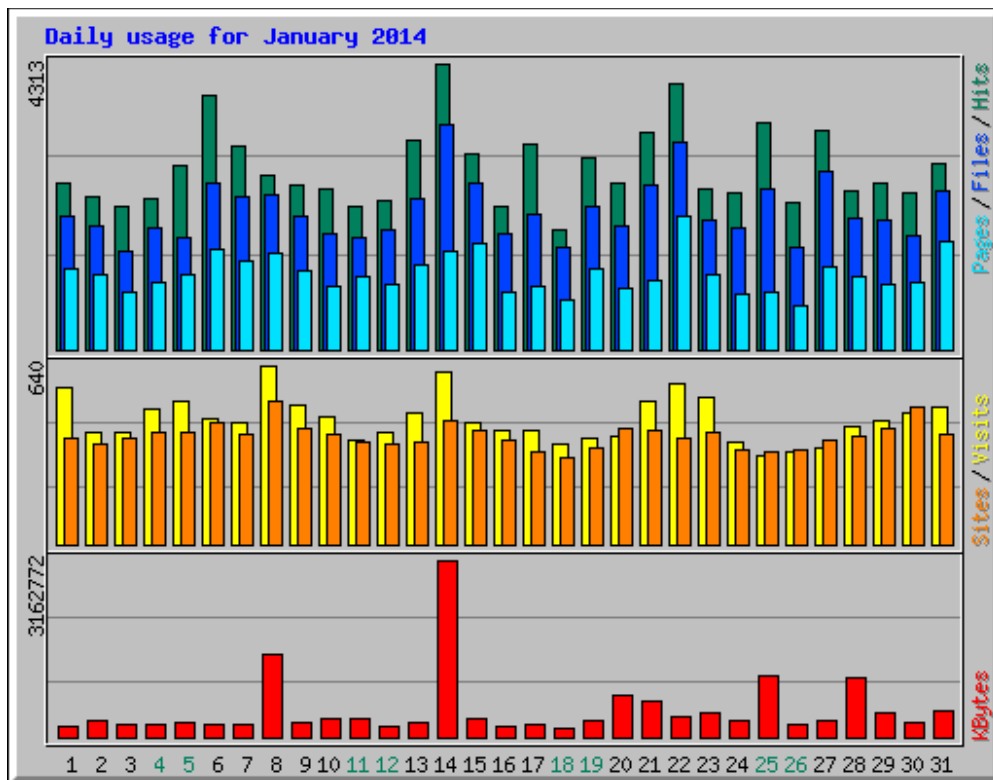

Usage Statistics for northshorechoral.com

Summary Period: January 2014

Generated 01-Feb-2014 05:18 MST

[\[Daily Statistics\]](#) [\[Hourly Statistics\]](#) [\[URLs\]](#) [\[Entry\]](#) [\[Exit\]](#) [\[Sites\]](#) [\[Referrers\]](#) [\[Search\]](#) [\[Users\]](#) [\[Agents\]](#) [\[Countries\]](#)

| Monthly Statistics for January 2014 | | |
|-------------------------------------|----------|---------|
| Total Hits | 84827 | |
| Total Files | 64886 | |
| Total Pages | 35435 | |
| Total Visits | 13795 | |
| Total KBytes | 15264630 | |
| Total Unique Sites | 4832 | |
| Total Unique URLs | 3468 | |
| Total Unique Referrers | 1221 | |
| Total Unique Usernames | 1 | |
| Total Unique User Agents | 1250 | |
| | Avg | Max |
| Hits per Hour | 114 | 1102 |
| Hits per Day | 2736 | 4313 |
| Files per Day | 2093 | 3382 |
| Pages per Day | 1143 | 2015 |
| Sites per Day | 155 | 513 |
| Visits per Day | 445 | 640 |
| KBytes per Day | 492407 | 3162772 |
| Hits by Response Code | | |
| Undefined response code | 0.05% | 40 |
| Code 200 - OK | 76.49% | 64886 |
| Code 206 - Partial Content | 7.16% | 6071 |
| Code 301 - Moved Permanently | 0.14% | 118 |
| Code 303 - See Other | 2.11% | 1788 |
| Code 304 - Not Modified | 8.78% | 7450 |
| Code 400 - Bad Request | 0.01% | 12 |
| Code 404 - Not Found | 4.80% | 4075 |
| Code 408 - Request Timeout | 0.02% | 13 |
| Code 500 - Internal Server Error | 0.44% | 374 |