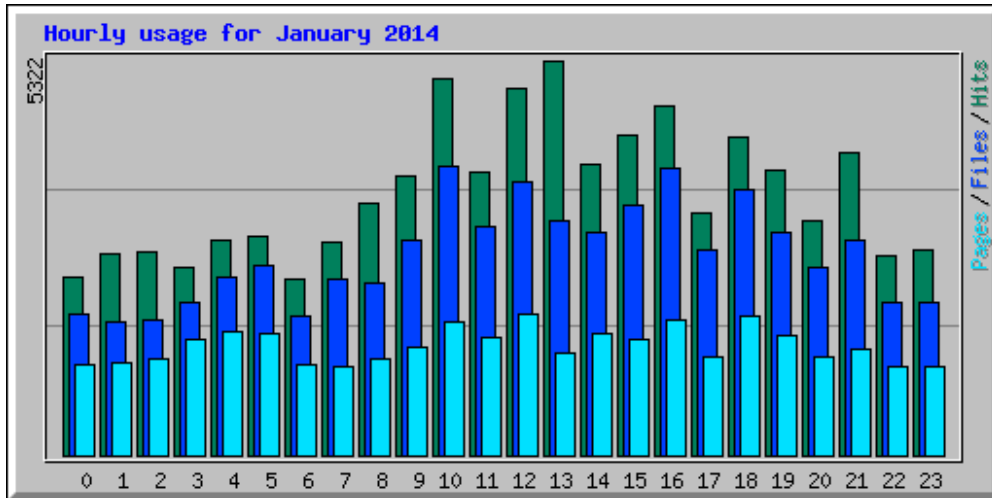

25	3416	4.03%	2427	3.74%	857	2.42%	316	2.29%	333	6.89%	1089597	7.14%
26	2212	2.61%	1551	2.39%	670	1.89%	328	2.38%	339	7.02%	209945	1.38%
27	3308	3.90%	2671	4.12%	1253	3.54%	346	2.51%	372	7.70%	294761	1.93%
28	2395	2.82%	1974	3.04%	1110	3.13%	418	3.03%	387	8.01%	1059952	6.94%
29	2497	2.94%	1946	3.00%	981	2.77%	445	3.23%	416	8.61%	445512	2.92%
30	2368	2.79%	1720	2.65%	1023	2.89%	471	3.41%	489	10.12%	264938	1.74%
31	2813	3.32%	2389	3.68%	1636	4.62%	487	3.53%	396	8.20%	457312	3.00%

Hourly Statistics for January 2014												
Hour	Hits			Files			Pages			KBytes		
	Avg	Total		Avg	Total		Avg	Total		Avg	Total	
0	77	2393	2.82%	61	1901	2.93%	39	1232	3.48%	10127	313939	2.06%
1	87	2724	3.21%	58	1802	2.78%	40	1242	3.51%	9091	281831	1.85%
2	88	2750	3.24%	58	1822	2.81%	41	1290	3.64%	9439	292604	1.92%
3	81	2537	2.99%	66	2058	3.17%	50	1555	4.39%	9045	280398	1.84%
4	93	2898	3.42%	77	2387	3.68%	54	1674	4.72%	9073	281254	1.84%
5	95	2958	3.49%	82	2552	3.93%	52	1641	4.63%	8333	258331	1.69%
6	76	2360	2.78%	60	1879	2.90%	38	1206	3.40%	19465	603404	3.95%
7	92	2865	3.38%	76	2378	3.66%	38	1200	3.39%	8945	277307	1.82%
8	109	3390	4.00%	74	2318	3.57%	42	1306	3.69%	15848	491274	3.22%
9	121	3757	4.43%	93	2902	4.47%	47	1467	4.14%	28622	887281	5.81%
10	164	5084	5.99%	125	3881	5.98%	57	1784	5.03%	25676	795948	5.21%
11	123	3817	4.50%	99	3079	4.75%	51	1582	4.46%	50677	1570998	10.29%
12	159	4940	5.82%	118	3675	5.66%	61	1912	5.40%	19970	619075	4.06%
13	171	5322	6.27%	101	3152	4.86%	44	1375	3.88%	14876	461151	3.02%
14	126	3928	4.63%	97	3013	4.64%	53	1643	4.64%	15767	488766	3.20%
15	139	4313	5.08%	108	3359	5.18%	50	1562	4.41%	39766	1232761	8.08%
16	151	4700	5.54%	124	3860	5.95%	58	1816	5.12%	85671	2655792	17.40%
17	105	3260	3.84%	88	2755	4.25%	42	1320	3.73%	8885	275440	1.80%
18	138	4298	5.07%	115	3571	5.50%	60	1882	5.31%	18273	566471	3.71%
19	124	3845	4.53%	96	2993	4.61%	51	1603	4.52%	34828	1079680	7.07%
20	101	3155	3.72%	81	2531	3.90%	43	1334	3.76%	16511	511851	3.35%
21	131	4067	4.79%	93	2907	4.48%	45	1424	4.02%	9936	308024	2.02%