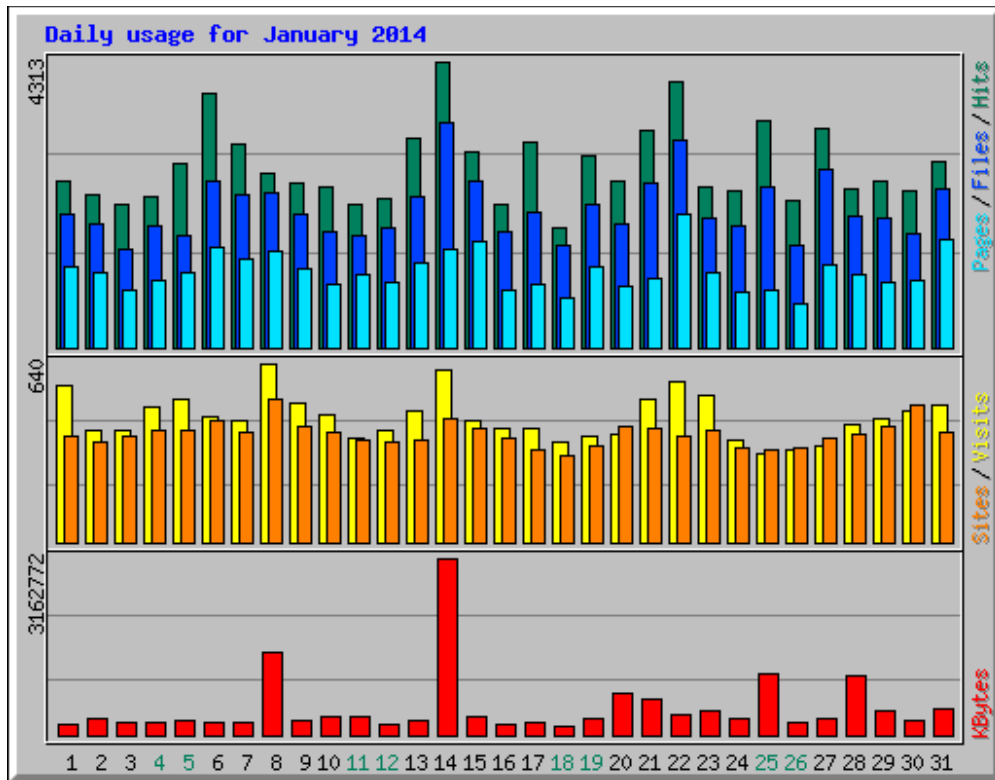

# Usage Statistics for northshorechoral.com

Summary Period: January 2014

Generated 01-Feb-2014 05:18 MST

[\[Daily Statistics\]](#) [\[Hourly Statistics\]](#) [\[URLs\]](#) [\[Entry\]](#) [\[Exit\]](#) [\[Sites\]](#) [\[Referrers\]](#) [\[Search\]](#) [\[Users\]](#) [\[Agents\]](#) [\[Countries\]](#)

Monthly Statistics for January 2014		
Total Hits	84827	
Total Files	64886	
Total Pages	35435	
Total Visits	13795	
Total KBytes	15264630	
Total Unique Sites	4832	
Total Unique URLs	3468	
Total Unique Referrers	1221	
Total Unique Usernames	1	
Total Unique User Agents	1250	
	Avg	Max
Hits per Hour	114	1102
Hits per Day	2736	4313
Files per Day	2093	3382
Pages per Day	1143	2015
Sites per Day	155	513
Visits per Day	445	640
KBytes per Day	492407	3162772
Hits by Response Code		
Undefined response code	0.05%	40
Code 200 - OK	76.49%	64886
Code 206 - Partial Content	7.16%	6071
Code 301 - Moved Permanently	0.14%	118
Code 303 - See Other	2.11%	1788
Code 304 - Not Modified	8.78%	7450
Code 400 - Bad Request	0.01%	12
Code 404 - Not Found	4.80%	4075
Code 408 - Request Timeout	0.02%	13
Code 500 - Internal Server Error	0.44%	374