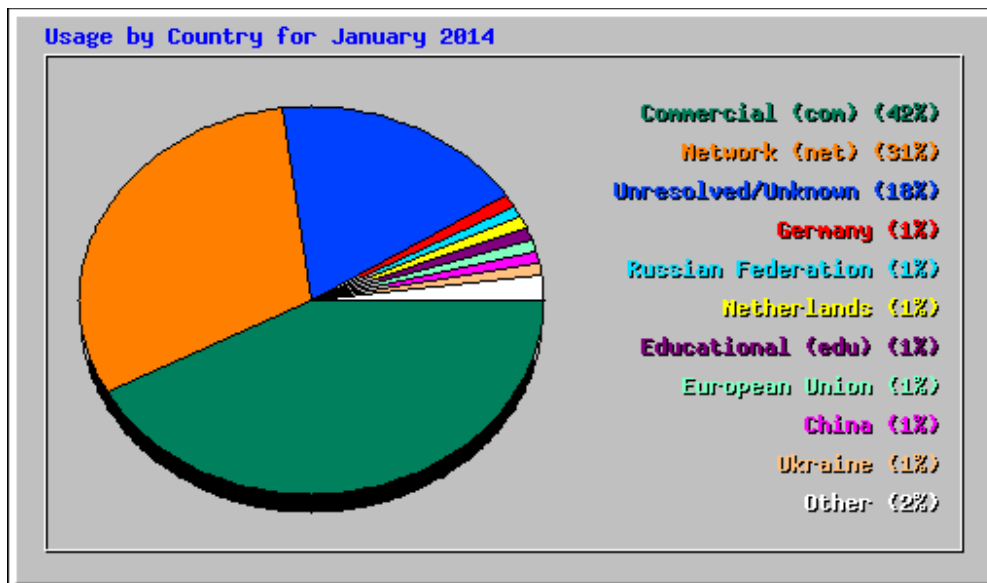

Top 30 of 82 Total Countries							
#	Hits		Files		KBytes		Country
1	35926	42.35%	29246	45.07%	4979781	32.62%	Commercial (com)
2	25936	30.58%	22114	34.08%	7813082	51.18%	Network (net)
3	15277	18.01%	13193	20.33%	1970487	12.91%	Unresolved/Unknown
4	982	1.16%	853	1.31%	53847	0.35%	Germany
5	638	0.75%	534	0.82%	57779	0.38%	Russian Federation
6	507	0.60%	493	0.76%	44253	0.29%	Netherlands
7	502	0.59%	497	0.77%	49240	0.32%	Educational (edu)
8	490	0.58%	478	0.74%	7410	0.05%	European Union
9	444	0.52%	365	0.56%	32530	0.21%	China
10	429	0.51%	387	0.60%	7778	0.05%	Ukraine
11	380	0.45%	209	0.32%	15244	0.10%	Australia
12	322	0.38%	9	0.01%	515	0.00%	Spain
13	308	0.36%	307	0.47%	25916	0.17%	Canada
14	283	0.33%	267	0.41%	11059	0.07%	Romania
15	242	0.29%	226	0.35%	4987	0.03%	Non-Profit (org)
16	147	0.17%	100	0.15%	15975	0.10%	Turkey
17	143	0.17%	100	0.15%	3126	0.02%	Brazil
18	118	0.14%	116	0.18%	4183	0.03%	New Zealand
19	110	0.13%	95	0.15%	899	0.01%	United Kingdom
20	107	0.13%	105	0.16%	10568	0.07%	Switzerland
21	102	0.12%	88	0.14%	13754	0.09%	Kazakhstan
22	99	0.12%	99	0.15%	3847	0.03%	United States
23	98	0.12%	56	0.09%	2122	0.01%	France
24	83	0.10%	70	0.11%	11510	0.08%	Italy
25	81	0.10%	81	0.12%	15381	0.10%	India
26	80	0.09%	75	0.12%	2549	0.02%	US Government (gov)
27	74	0.09%	58	0.09%	1337	0.01%	Finland
28	68	0.08%	41	0.06%	28139	0.18%	Poland
29	67	0.08%	67	0.10%	42	0.00%	Viet Nam