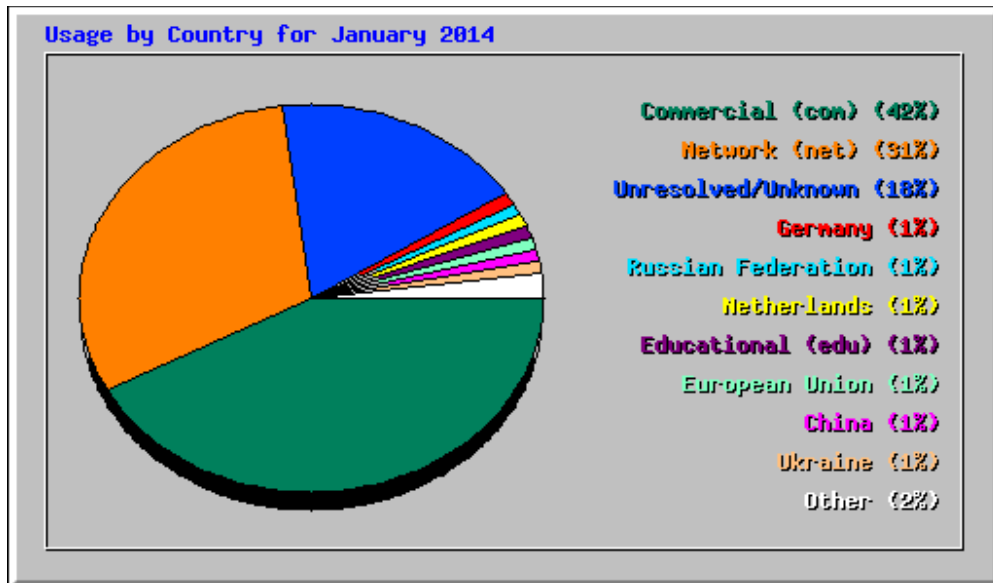

Top 30 of 82 Total Countries							
#	Hits		Files		KBytes		Country
1	35926	42.35%	29246	45.07%	4979781	32.62%	Commercial (com)
2	25936	30.58%	22114	34.08%	7813082	51.18%	Network (net)
3	15277	18.01%	13193	20.33%	1970487	12.91%	Unresolved/Unknown
4	982	1.16%	853	1.31%	53847	0.35%	Germany
5	638	0.75%	534	0.82%	57779	0.38%	Russian Federation
6	507	0.60%	493	0.76%	44253	0.29%	Netherlands
7	502	0.59%	497	0.77%	49240	0.32%	Educational (edu)
8	490	0.58%	478	0.74%	7410	0.05%	European Union
9	444	0.52%	365	0.56%	32530	0.21%	China
10	429	0.51%	387	0.60%	7778	0.05%	Ukraine
11	380	0.45%	209	0.32%	15244	0.10%	Australia
12	322	0.38%	9	0.01%	515	0.00%	Spain
13	308	0.36%	307	0.47%	25916	0.17%	Canada
14	283	0.33%	267	0.41%	11059	0.07%	Romania
15	242	0.29%	226	0.35%	4987	0.03%	Non-Profit (org)
16	147	0.17%	100	0.15%	15975	0.10%	Turkey
17	143	0.17%	100	0.15%	3126	0.02%	Brazil
18	118	0.14%	116	0.18%	4183	0.03%	New Zealand
19	110	0.13%	95	0.15%	899	0.01%	United Kingdom
20	107	0.13%	105	0.16%	10568	0.07%	Switzerland
21	102	0.12%	88	0.14%	13754	0.09%	Kazakhstan
22	99	0.12%	99	0.15%	3847	0.03%	United States
23	98	0.12%	56	0.09%	2122	0.01%	France
24	83	0.10%	70	0.11%	11510	0.08%	Italy
25	81	0.10%	81	0.12%	15381	0.10%	India
26	80	0.09%	75	0.12%	2549	0.02%	US Government (gov)
27	74	0.09%	58	0.09%	1337	0.01%	Finland
28	68	0.08%	41	0.06%	28139	0.18%	Poland
29	67	0.08%	67	0.10%	42	0.00%	Viet Nam