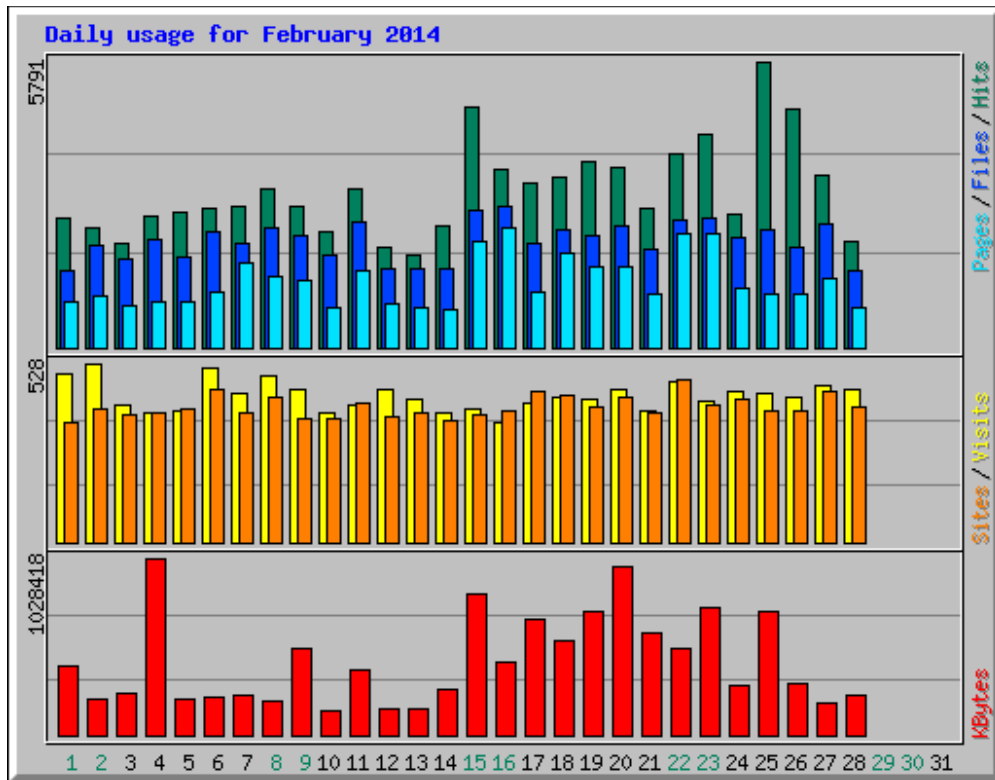

Usage Statistics for northshorechoral.com

Summary Period: February 2014

Generated 01-Mar-2014 05:18 MST

[\[Daily Statistics\]](#) [\[Hourly Statistics\]](#) [\[URLs\]](#) [\[Entry\]](#) [\[Exit\]](#) [\[Sites\]](#) [\[Referrers\]](#) [\[Search\]](#) [\[Agents\]](#) [\[Countries\]](#)

Monthly Statistics for February 2014		
Total Hits	88805	
Total Files	60541	
Total Pages	37223	
Total Visits	12052	
Total KBytes	12079722	
Total Unique Sites	4842	
Total Unique URLs	2914	
Total Unique Referrers	1932	
Total Unique User Agents	1257	
	Avg	Max
Hits per Hour	132	3063
Hits per Day	3171	5791
Files per Day	2162	2851
Pages per Day	1329	2428
Sites per Day	172	479
Visits per Day	430	528
KBytes per Day	431419	1028418
Hits by Response Code		
Code 200 - OK	68.17%	60541
Code 206 - Partial Content	12.29%	10912
Code 301 - Moved Permanently	0.07%	61
Code 303 - See Other	1.85%	1646
Code 304 - Not Modified	6.99%	6205
Code 400 - Bad Request	0.01%	11
Code 404 - Not Found	10.32%	9165
Code 408 - Request Timeout	0.02%	15
Code 414 - Request-URI Too Long	0.00%	1
Code 500 - Internal Server Error	0.28%	248