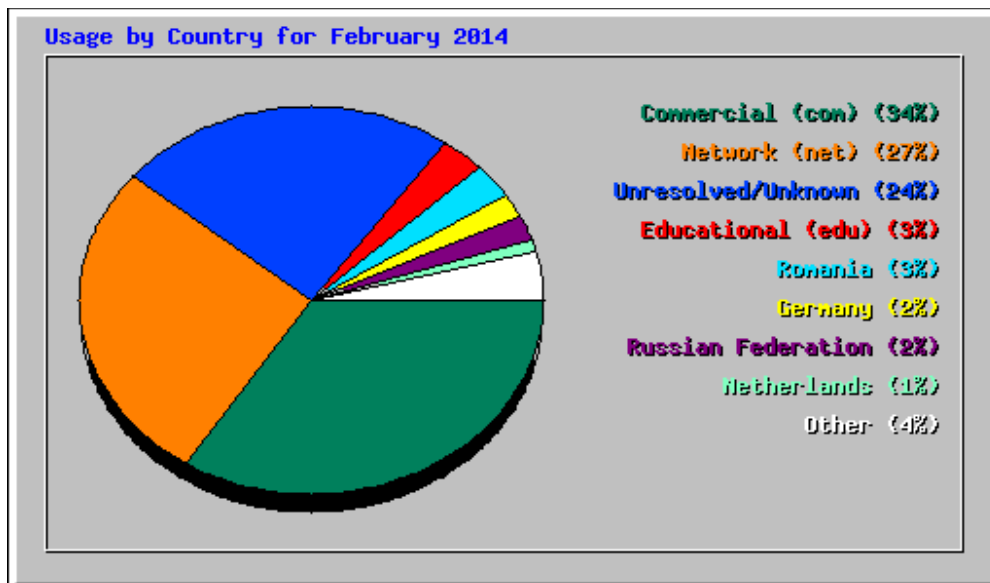

Top 30 of 80 Total Countries							
#	Hits		Files		KBytes		Country
1	30578	34.43%	25079	41.42%	5069016	41.96%	Commercial (com)
2	24306	27.37%	21131	34.90%	4964239	41.10%	Network (net)
3	21351	24.04%	15842	26.17%	1410957	11.68%	Unresolved/Unknown
4	2341	2.64%	2331	3.85%	132314	1.10%	Educational (edu)
5	2258	2.54%	45	0.07%	856	0.01%	Romania
6	1491	1.68%	1305	2.16%	118182	0.98%	Germany
7	1339	1.51%	1214	2.01%	59842	0.50%	Russian Federation
8	930	1.05%	904	1.49%	51825	0.43%	Netherlands
9	377	0.42%	346	0.57%	10712	0.09%	Ukraine
10	334	0.38%	329	0.54%	18196	0.15%	Belgium
11	303	0.34%	276	0.46%	30505	0.25%	China
12	262	0.30%	243	0.40%	18694	0.15%	Brazil
13	240	0.27%	230	0.38%	2267	0.02%	European Union
14	236	0.27%	220	0.36%	16623	0.14%	Italy
15	202	0.23%	202	0.33%	7786	0.06%	Non-Profit (org)
16	169	0.19%	149	0.25%	2324	0.02%	Finland
17	145	0.16%	141	0.23%	10824	0.09%	France
18	132	0.15%	89	0.15%	2165	0.02%	Switzerland
19	125	0.14%	110	0.18%	4038	0.03%	New Zealand
20	111	0.12%	111	0.18%	14173	0.12%	Ghana
21	110	0.12%	30	0.05%	32726	0.27%	Turkey
22	93	0.10%	77	0.13%	2452	0.02%	Canada
23	82	0.09%	30	0.05%	534	0.00%	Czech Republic
24	74	0.08%	46	0.08%	29	0.00%	Viet Nam
25	73	0.08%	12	0.02%	182	0.00%	Chile
26	73	0.08%	72	0.12%	13656	0.11%	British Indian Ocean Territory
27	71	0.08%	71	0.12%	637	0.01%	Indonesia
28	65	0.07%	55	0.09%	1392	0.01%	Generic TLD (info)
29	61	0.07%	37	0.06%	16458	0.14%	Poland