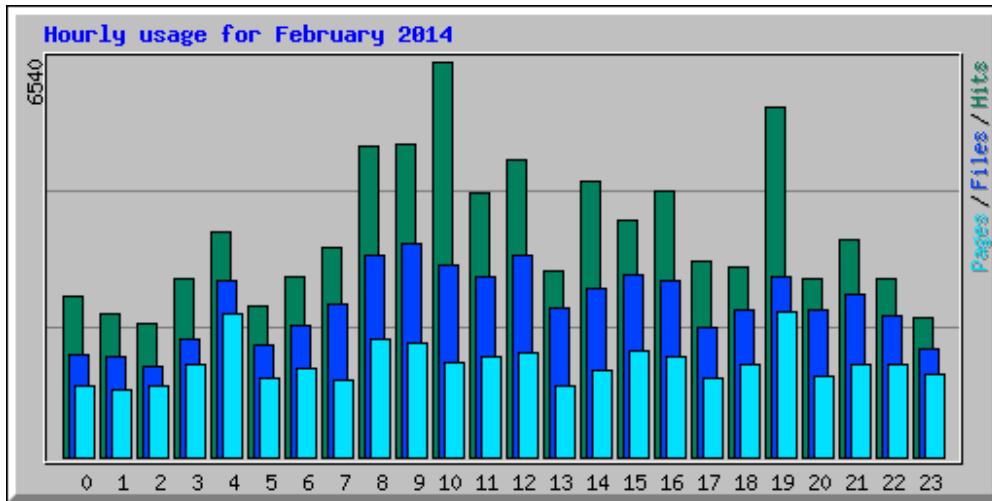

25	5791	6.52%	2384	3.94%	1101	2.96%	438	3.63%	385	7.95%	719040	5.95%
26	4842	5.45%	2019	3.33%	1067	2.87%	427	3.54%	386	7.97%	295171	2.44%
27	3498	3.94%	2503	4.13%	1413	3.80%	461	3.83%	446	9.21%	183009	1.52%
28	2143	2.41%	1571	2.59%	790	2.12%	451	3.74%	397	8.20%	229856	1.90%

Hourly Statistics for February 2014

Hour	Hits		Files		Pages		KBytes					
	Avg	Total	Avg	Total	Avg	Total	Avg	Total				
0	94	2654	2.99%	60	1687	2.79%	41	1174	3.15%	7031	196871	1.63%
1	84	2363	2.66%	59	1666	2.75%	39	1118	3.00%	10884	304747	2.52%
2	78	2193	2.47%	52	1483	2.45%	41	1164	3.13%	7678	214995	1.78%
3	104	2934	3.30%	70	1965	3.25%	54	1519	4.08%	9495	265849	2.20%
4	132	3721	4.19%	103	2909	4.81%	84	2372	6.37%	25191	705361	5.84%
5	89	2494	2.81%	65	1840	3.04%	46	1306	3.51%	13912	389546	3.22%
6	106	2985	3.36%	77	2176	3.59%	52	1462	3.93%	12627	353552	2.93%
7	123	3463	3.90%	89	2516	4.16%	45	1261	3.39%	34096	954684	7.90%
8	183	5144	5.79%	119	3332	5.50%	70	1965	5.28%	20972	587204	4.86%
9	184	5165	5.82%	125	3527	5.83%	67	1900	5.10%	35084	982358	8.13%
10	233	6540	7.36%	113	3175	5.24%	56	1571	4.22%	11128	311591	2.58%
11	156	4372	4.92%	106	2991	4.94%	59	1666	4.48%	22440	628315	5.20%
12	175	4911	5.53%	119	3342	5.52%	61	1713	4.60%	32890	920909	7.62%
13	110	3082	3.47%	88	2465	4.07%	42	1176	3.16%	34495	965872	8.00%
14	162	4543	5.12%	99	2777	4.59%	51	1444	3.88%	30000	840002	6.95%
15	139	3904	4.40%	107	3010	4.97%	62	1763	4.74%	18806	526579	4.36%
16	157	4399	4.95%	103	2911	4.81%	59	1656	4.45%	21727	608365	5.04%
17	116	3251	3.66%	76	2139	3.53%	47	1318	3.54%	11537	323044	2.67%
18	112	3136	3.53%	86	2427	4.01%	54	1525	4.10%	13112	367122	3.04%
19	206	5771	6.50%	106	2974	4.91%	86	2410	6.47%	11434	320147	2.65%
20	104	2939	3.31%	86	2423	4.00%	47	1336	3.59%	5435	152170	1.26%
21	128	3585	4.04%	95	2676	4.42%	54	1521	4.09%	17105	478929	3.96%
22	105	2943	3.31%	83	2345	3.87%	54	1528	4.10%	13444	376419	3.12%
23	82	2313	2.60%	63	1785	2.95%	48	1355	3.64%	10896	305092	2.53%