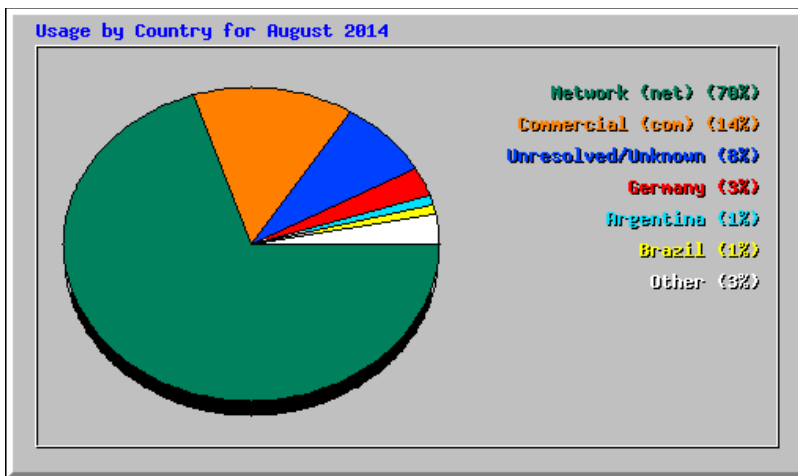

Top 30 of 86 Total Countries							
#	Hits		Files		KBytes		Country
1	119275	69.82%	62981	62.11%	2086353	18.59%	Network (net)
2	24605	14.40%	19648	19.38%	5307717	47.31%	Commercial (com)
3	13049	7.64%	11121	10.97%	2428236	21.64%	Unresolved/Unknown
4	4654	2.72%	4270	4.21%	914178	8.15%	Germany
5	1987	1.16%	1977	1.95%	7793	0.07%	Argentina
6	1196	0.70%	1167	1.15%	43069	0.38%	Brazil
7	696	0.41%	531	0.52%	32757	0.29%	Russian Federation
8	680	0.40%	632	0.62%	30400	0.27%	Italy
9	539	0.32%	339	0.33%	47132	0.42%	China
10	427	0.25%	208	0.21%	33726	0.30%	Australia
11	423	0.25%	423	0.42%	12581	0.11%	US Military (mil)
12	293	0.17%	259	0.26%	27165	0.24%	European Union
13	279	0.16%	260	0.26%	17279	0.15%	Non-Profit (org)
14	220	0.13%	196	0.19%	6088	0.05%	New Zealand
15	213	0.12%	210	0.21%	9959	0.09%	Educational (edu)
16	208	0.12%	180	0.18%	14439	0.13%	Ukraine
17	181	0.11%	109	0.11%	6170	0.05%	Netherlands
18	171	0.10%	167	0.16%	3586	0.03%	Poland
19	121	0.07%	121	0.12%	16342	0.15%	Austria
20	120	0.07%	120	0.12%	9579	0.09%	Greece
21	110	0.06%	110	0.11%	20593	0.18%	Serbia
22	106	0.06%	20	0.02%	592	0.01%	Indonesia
23	94	0.06%	94	0.09%	7271	0.06%	Canada
24	86	0.05%	71	0.07%	1206	0.01%	Romania
25	82	0.05%	75	0.07%	7647	0.07%	Mexico
26	81	0.05%	81	0.08%	2557	0.02%	Portugal
27	79	0.05%	10	0.01%	355	0.00%	Turkey
28	74	0.04%	74	0.07%	64295	0.57%	Sri Lanka
29	72	0.04%	69	0.07%	8855	0.08%	South Africa
30	69	0.04%	49	0.05%	1771	0.02%	Czech Republic