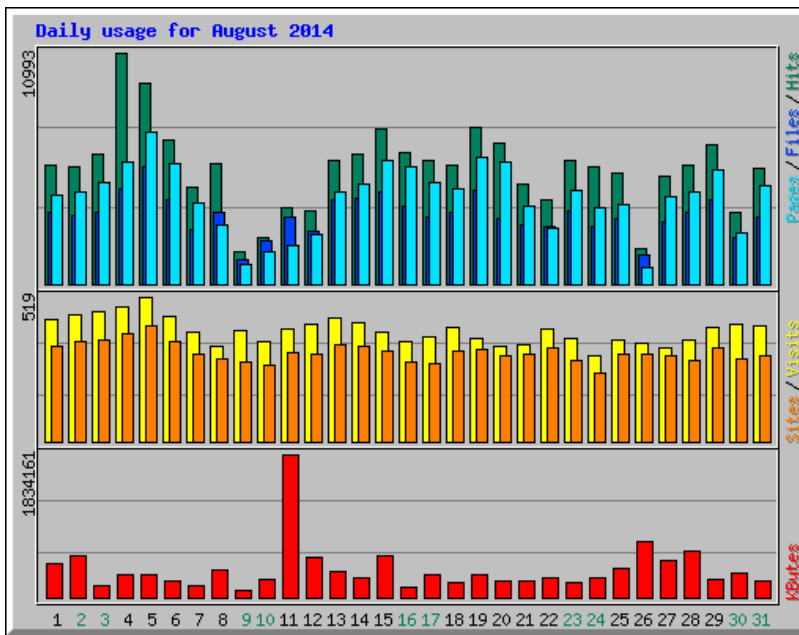

Usage Statistics for northshorechoral.com

Summary Period: August 2014
Generated 01-Sep-2014 06:20 MDT

[\[Daily Statistics\]](#) [\[Hourly Statistics\]](#) [\[URLs\]](#) [\[Entry\]](#) [\[Exit\]](#) [\[Sites\]](#) [\[Referrers\]](#) [\[Search\]](#) [\[Agents\]](#) [\[Countries\]](#)

Monthly Statistics for August 2014		
Total Hits	170841	
Total Files	101395	
Total Pages	127255	
Total Visits	12288	
Total KBytes	11220000	
Total Unique Sites	4642	
Total Unique URLs	3964	
Total Unique Referrers	1190	
Total Unique User Agents	1194	
	Avg	Max
Hits per Hour	229	1812
Hits per Day	5511	10993
Files per Day	3270	5570
Pages per Day	4105	7252
Sites per Day	149	413
Visits per Day	396	519
KBytes per Day	361935	1834161
Hits by Response Code		
Code 200 - OK	59.35%	101395
Code 206 - Partial Content	2.78%	4753
Code 301 - Moved Permanently	0.04%	67
Code 303 - See Other	29.04%	49617
Code 304 - Not Modified	5.22%	8923
Code 400 - Bad Request	0.00%	6
Code 403 - Forbidden	0.00%	1
Code 404 - Not Found	3.43%	5867
Code 408 - Request Timeout	0.01%	18
Code 414 - Request-URI Too Long	0.00%	1
Code 500 - Internal Server Error	0.11%	193