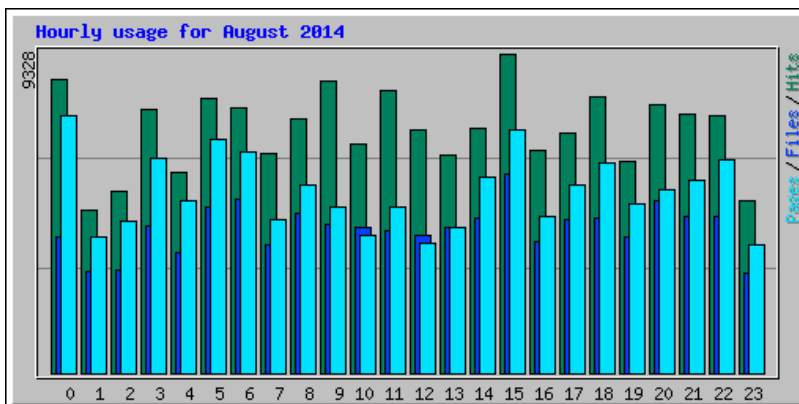

Hourly Statistics for August 2014												
Hour	Hits			Files			Pages			KBytes		
	Avg	Total		Avg	Total		Avg	Total		Avg	Total	
0	275	8555	5.01%	128	3976	3.92%	242	7514	5.90%	8932	276907	2.47%
1	153	4764	2.79%	95	2962	2.92%	128	3975	3.12%	8285	256838	2.29%
2	171	5307	3.11%	96	2993	2.95%	143	4441	3.49%	17536	543610	4.85%
3	247	7682	4.50%	138	4303	4.24%	202	6278	4.93%	14976	464243	4.14%
4	188	5848	3.42%	113	3507	3.46%	162	5042	3.96%	19759	612522	5.46%
5	258	8008	4.69%	156	4846	4.78%	220	6831	5.37%	18323	568025	5.06%
6	249	7746	4.53%	163	5069	5.00%	208	6476	5.09%	10665	330612	2.95%
7	206	6392	3.74%	120	3737	3.69%	143	4463	3.51%	9600	297594	2.65%
8	239	7421	4.34%	150	4669	4.60%	177	5502	4.32%	24188	749816	6.68%
9	275	8529	4.99%	140	4350	4.29%	156	4839	3.80%	15836	490919	4.38%
10	215	6680	3.91%	137	4264	4.21%	129	4023	3.16%	19175	594412	5.30%
11	266	8256	4.83%	134	4172	4.11%	156	4842	3.80%	11556	358246	3.19%
12	228	7098	4.15%	129	4020	3.96%	122	3804	2.99%	13505	418640	3.73%
13	205	6367	3.73%	137	4252	4.19%	137	4264	3.35%	12935	400975	3.57%
14	231	7168	4.20%	146	4533	4.47%	184	5712	4.49%	13234	410256	3.66%
15	300	9328	5.46%	187	5798	5.72%	229	7118	5.59%	25389	787067	7.01%
16	209	6497	3.80%	123	3840	3.79%	148	4592	3.61%	10051	311581	2.78%
17	226	7023	4.11%	144	4489	4.43%	177	5500	4.32%	13216	409687	3.65%
18	259	8052	4.71%	145	4516	4.45%	198	6156	4.84%	15076	467368	4.17%
19	199	6178	3.62%	128	3993	3.94%	160	4961	3.90%	8992	278737	2.48%
20	252	7830	4.58%	162	5033	4.96%	172	5334	4.19%	26367	817389	7.29%
21	243	7563	4.43%	147	4561	4.50%	181	5639	4.43%	16613	515018	4.59%
22	241	7496	4.39%	148	4591	4.53%	200	6225	4.89%	17568	544606	4.85%
23	163	5053	2.96%	94	2921	2.88%	120	3724	2.93%	10159	314931	2.81%

Top 30 of 3964 Total URLs					
#	Hits	KBytes		URL	
1	46423	27.17%	213902	1.91%	/nscs/administrator/
2	14711	8.61%	267716	2.39%	/nscs/
3	4568	2.67%	4626	0.04%	/
4	3658	2.14%	854298	7.61%	/millerjw/dom/security/mastercontents.pdf
5	1870	1.09%	503	0.00%	/robots.txt
6	1681	0.98%	1760	0.02%	/seasons/08-09/
7	1544	0.90%	449	0.00%	/nscs/templates/js_verdant/css/core.php
8	688	0.40%	2696	0.02%	/nscs/media/system/js/core.js
9	687	0.40%	407	0.00%	/nscs/media/system/js/caption.js
10	681	0.40%	53733	0.48%	/nscs/media/system/js/mootools-core.js
11	646	0.38%	13484	0.12%	/nscs/templates/js_verdant/css/core.css
12	638	0.37%	1204	0.01%	/nscs/templates/js_verdant/wright/css/reset.css
13	629	0.37%	2036	0.02%	/nscs/templates/js_verdant/wright/css/layout.css
14	629	0.37%	11488	0.10%	/nscs/templates/js_verdant/wright/css/typography.css