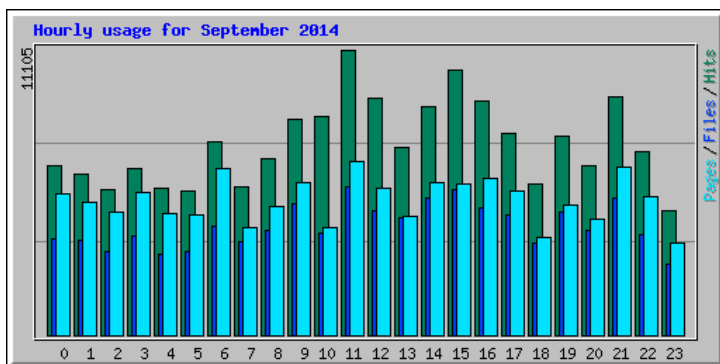

5	5734	3.21%	3252	3.18%	4099	3.26%	388	3.14%	336	6.84%	163491	1.06%
6	4544	2.54%	2640	2.58%	3739	2.98%	417	3.38%	318	6.47%	117694	0.76%
7	2694	1.51%	1927	1.89%	1444	1.15%	371	3.01%	323	6.57%	160010	1.04%
8	1851	1.04%	1292	1.26%	639	0.51%	353	2.86%	368	7.49%	312862	2.03%
9	5019	2.81%	3309	3.24%	3405	2.71%	426	3.45%	350	7.12%	222195	1.44%
10	8058	4.51%	4412	4.32%	5714	4.55%	421	3.41%	365	7.43%	456404	2.96%
11	6354	3.56%	3616	3.54%	5538	4.41%	434	3.52%	325	6.61%	231579	1.50%
12	7779	4.36%	4983	4.88%	6031	4.80%	450	3.64%	326	6.63%	311809	2.02%
13	7408	4.15%	3983	3.90%	5837	4.64%	406	3.29%	314	6.39%	294995	1.91%
14	5979	3.35%	3402	3.33%	5142	4.09%	340	2.75%	316	6.43%	353030	2.29%
15	8410	4.71%	5012	4.91%	5610	4.46%	362	2.93%	334	6.80%	696712	4.51%
16	3556	1.99%	2254	2.21%	1174	0.93%	386	3.13%	333	6.78%	1687977	10.93%
17	8075	4.52%	2756	2.70%	1779	1.42%	323	2.62%	340	6.92%	646841	4.19%
18	6329	3.54%	3576	3.50%	4809	3.83%	418	3.39%	321	6.53%	242725	1.57%
19	4806	2.69%	2767	2.71%	3832	3.05%	455	3.69%	368	7.49%	325116	2.11%
20	4313	2.42%	2594	2.54%	3213	2.56%	399	3.23%	318	6.47%	363689	2.36%
21	5702	3.19%	3422	3.35%	4690	3.73%	358	2.90%	313	6.37%	932056	6.04%
22	4956	2.78%	3031	2.97%	3831	3.05%	342	2.77%	343	6.98%	298592	1.93%
23	7361	4.12%	4039	3.95%	5393	4.29%	428	3.47%	350	7.12%	605784	3.92%
24	6978	3.91%	4037	3.95%	5303	4.22%	443	3.59%	353	7.18%	347327	2.25%
25	6899	3.86%	3597	3.52%	5186	4.13%	421	3.41%	355	7.22%	230968	1.50%
26	6438	3.61%	3606	3.53%	5282	4.20%	414	3.35%	331	6.73%	386532	2.50%
27	6874	3.85%	3531	3.46%	5282	4.20%	473	3.83%	338	6.88%	301610	1.95%
28	5951	3.33%	3085	3.02%	4081	3.25%	514	4.16%	376	7.65%	407062	2.64%
29	4136	2.32%	2728	2.67%	2007	1.60%	468	3.79%	415	8.44%	2085059	13.51%
30	5684	3.18%	3435	3.36%	2458	1.96%	455	3.69%	392	7.98%	1563852	10.13%

Hourly Statistics for September 2014												
Hour	Hits			Files		Pages		KBytes				
	Avg	Total		Avg	Total	Avg	Total	Avg	Total			
0	219	6593	3.69%	124	3734	3.66%	182	5483	4.36%	18762	562851	3.65%
1	208	6247	3.50%	122	3668	3.59%	173	5196	4.13%	18770	563093	3.65%
2	189	5679	3.18%	109	3276	3.21%	159	4791	3.81%	9062	271866	1.76%
3	216	6487	3.63%	128	3845	3.76%	184	5526	4.40%	10152	304573	1.97%
4	191	5736	3.21%	104	3137	3.07%	157	4731	3.76%	14761	442819	2.87%
5	186	5594	3.13%	108	3261	3.19%	155	4665	3.71%	9179	275363	1.78%
6	250	7519	4.21%	140	4220	4.13%	215	6468	5.15%	8736	262069	1.70%
7	191	5752	3.22%	122	3660	3.58%	139	4192	3.34%	8960	268796	1.74%
8	228	6857	3.84%	135	4052	3.97%	166	4999	3.98%	14990	449687	2.91%
9	280	8407	4.71%	171	5135	5.03%	198	5941	4.73%	12217	366503	2.37%
10	284	8529	4.78%	133	3993	3.91%	138	4160	3.31%	22877	686301	4.45%
11	370	11105	6.22%	193	5793	5.67%	225	6774	5.39%	12802	384055	2.49%
12	308	9245	5.18%	160	4815	4.71%	191	5730	4.56%	18004	540121	3.50%
13	243	7303	4.09%	152	4573	4.48%	153	4617	3.67%	27349	820468	5.31%
14	295	8868	4.97%	176	5308	5.20%	198	5945	4.73%	58569	1757060	11.38%
15	343	10290	5.76%	188	5645	5.53%	196	5887	4.68%	35636	1069091	6.93%
16	303	9102	5.10%	165	4953	4.85%	204	6120	4.87%	30675	920256	5.96%
17	261	7856	4.40%	156	4701	4.60%	187	5623	4.47%	16937	508101	3.29%
18	195	5861	3.28%	118	3560	3.49%	126	3806	3.03%	16622	498649	3.23%
19	257	7715	4.32%	159	4778	4.68%	167	5033	4.00%	82373	2471177	16.01%
20	219	6571	3.68%	135	4051	3.97%	149	4489	3.57%	20554	616621	3.99%
21	309	9286	5.20%	177	5323	5.21%	217	6526	5.19%	12980	389391	2.52%