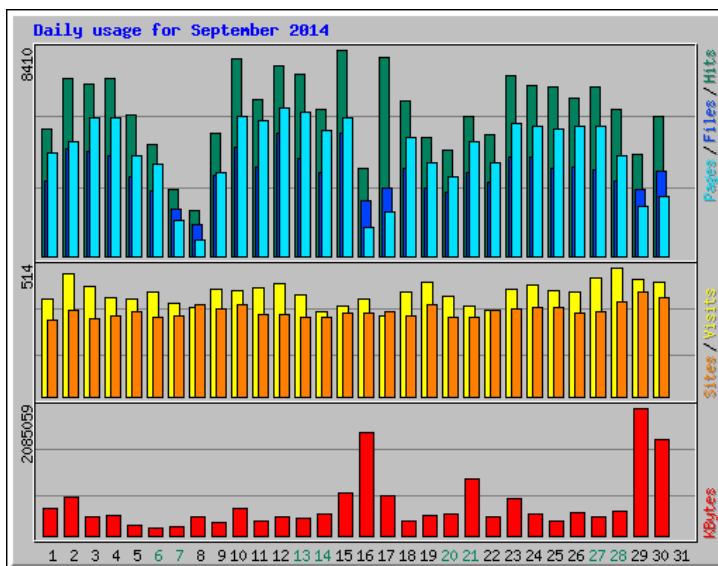

Usage Statistics for northshorechoral.com

Summary Period: September 2014
Generated 01-Oct-2014 06:14 MDT

[\[Daily Statistics\]](#) [\[Hourly Statistics\]](#) [\[URLs\]](#) [\[Entry\]](#) [\[Exit\]](#) [\[Sites\]](#) [\[Referrers\]](#) [\[Search\]](#) [\[Agents\]](#) [\[Countries\]](#)

Monthly Statistics for September 2014		
Total Hits	178568	
Total Files	102138	
Total Pages	125673	
Total Visits	12346	
Total KBytes	15437930	
Total Unique Sites	4915	
Total Unique URLs	3088	
Total Unique Referrers	1477	
Total Unique User Agents	1266	
	Avg	Max
Hits per Hour	248	1806
Hits per Day	5952	8410
Files per Day	3404	5012
Pages per Day	4189	6031
Sites per Day	163	415
Visits per Day	411	514
KBytes per Day	514598	2085059
Hits by Response Code		
Undefined response code	0.00%	1
Code 200 - OK	57.20%	102138
Code 206 - Partial Content	2.53%	4514
Code 301 - Moved Permanently	0.03%	56
Code 303 - See Other	28.09%	50155
Code 304 - Not Modified	5.91%	10559
Code 400 - Bad Request	0.01%	17
Code 404 - Not Found	6.12%	10922
Code 408 - Request Timeout	0.01%	20
Code 500 - Internal Server Error	0.10%	186

Daily Statistics for September 2014												
Day	Hits	Files	Pages	Visits	Sites	KBytes						
1	5198	2.91%	3087	3.02%	4215	3.35%	386	3.13%	306	6.23%	439435	2.85%
2	7218	4.04%	4386	4.29%	4680	3.72%	489	3.96%	343	6.98%	619701	4.01%
3	7028	3.94%	4288	4.20%	5627	4.48%	437	3.54%	310	6.31%	302751	1.96%
4	7236	4.05%	4091	4.01%	5633	4.48%	396	3.21%	319	6.49%	330070	2.14%