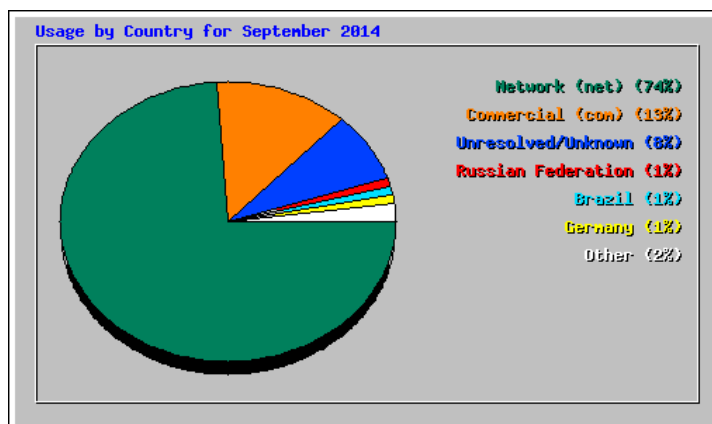

Top 15 of 1266 Total User Agents		
#	Hits	User Agent
1	97167	54.41% Mozilla/4.0 (compatible; MSIE 7.0; Windows NT 6.0)
2	9825	5.50% Mozilla/5.0 (Windows NT 6.1; WOW64; rv:32.0) Gecko/20100101 Firefox/32.0
3	4366	2.45% Mozilla/5.0 (Windows NT 6.1; WOW64; rv:31.0) Gecko/20100101 Firefox/31.0
4	4045	2.27% Mozilla/5.0 (compatible; Googlebot/2.1; +http://www.google.com/bot.html)
5	3262	1.83% Mozilla/5.0 (compatible; bingbot/2.0; +http://www.bing.com/bingbot.htm)
6	2415	1.35% Mozilla/5.0 (Windows NT 6.1; WOW64; Trident/7.0; rv:11.0) like Gecko
7	1857	1.04% Mozilla/5.0 (compatible; Baiduspider/2.0; +http://www.baidu.com/search/spider.html)
8	1607	0.90% Mozilla/5.0 (compatible; AhrefsBot/5.0; +http://ahrefs.com/robot/)
9	1537	0.86% Mozilla/5.0 (Windows NT 6.1; WOW64) AppleWebKit/537.36 (KHTML, like Gecko) Chrome/36.0.1985.143 Safari/537.36
10	1473	0.82% Mozilla/5.0 (Macintosh; Intel Mac OS X 10_9_4) AppleWebKit/537.78.2 (KHTML, like Gecko) Version/7.0.6 Safari/537.78.2
11	1316	0.74% Mozilla/5.0 (compatible; Yahoo! Slurp; http://help.yahoo.com/help/us/ysearch/slurp)
12	1195	0.67% Mozilla/5.0 (compatible; MJ12bot/v1.4.5; http://www.majestic12.co.uk/bot.php?+)
13	933	0.52% Mozilla/4.0 (compatible; MSIE 6.0; Windows NT 5.1; SV1)
14	815	0.46% Mozilla/4.0 (compatible; MSIE 6.0; Windows NT 5.1; SV1; Mozilla/4.0 (compatible; MSIE 6.0; Windows NT 5.1; SV1) ; .NET CLR 1.
15	811	0.45% Mozilla/5.0 (compatible; BLEXBot/1.0; +http://webmeup-crawler.com/)

Top 30 of 83 Total Countries						
#	Hits	Files	KBytes	Country		
1	131442	68854	5724629	Network (net)		
2	23599	19360	6111275	Commercial (com)		
3	14461	11104	2859182	Unresolved/Unknown		
4	1329	856	28208	Russian Federation		
5	1205	1176	58457	Brazil		
6	1203	1087	268297	Germany		
7	709	361	9972	Non-Profit (org)		
8	621	318	53341	China		
9	533	530	44956	Educational (edu)		
10	408	347	115479	European Union		
11	340	315	5943	Ukraine		
12	335	295	18995	Italy		
13	272	254	14031	Australia		
14	183	165	19552	Canada		
15	150	146	4729	Czech Republic		
16	147	128	3889	Netherlands		
17	125	108	3146	Romania		
18	115	70	2836	Turkey		
19	90	86	3736	Argentina		
20	83	66	3320	Thailand		
21	73	73	2636	Generic Business (biz)		
22	71	71	2550	United States