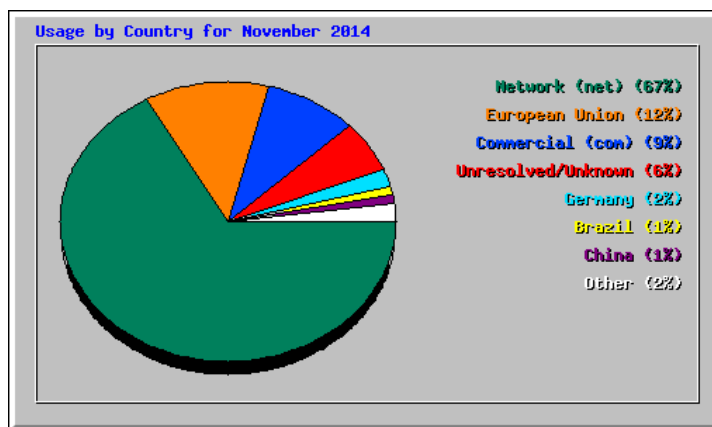

Top 15 of 1360 Total User Agents		
#	Hits	User Agent
1	130829	51.91% Mozilla/4.0 (compatible; MSIE 7.0; Windows NT 6.0)
2	8844	3.51% Mozilla/5.0 (Windows NT 6.1; WOW64; rv:33.0) Gecko/20100101 Firefox/33.0
3	6355	2.52% Mozilla/5.0 (compatible; MJ12bot/v1.4.5; http://www.majestic12.co.uk/bot.php?+)
4	5016	1.99% Mozilla/5.0 (Windows NT 6.1; WOW64) AppleWebKit/537.36 (KHTML, like Gecko) Chrome/36.0.1985.143 Safari/537.36
5	4171	1.65% Mozilla/5.0 (Windows NT 6.1; WOW64; Trident/7.0; rv:11.0) like Gecko
6	3735	1.48% Mozilla/5.0 (compatible; Googlebot/2.1; +http://www.google.com/bot.html)
7	3713	1.47% Mozilla/5.0 (compatible; bingbot/2.0; +http://www.bing.com/bingbot.htm)
8	3126	1.24% Mozilla/5.0 (Windows NT 6.1; WOW64) AppleWebKit/537.36 (KHTML, like Gecko) Chrome/36.0.1985.143 Safari/537.36 OPR/23.0.1522.7
9	2524	1.00% Mozilla/5.0 (Macintosh; Intel Mac OS X 10_9_5) AppleWebKit/600.1.17 (KHTML, like Gecko) Version/7.1 Safari/537.85.10
10	2494	0.99% Mozilla/5.0 (Windows NT 6.1; WOW64) AppleWebKit/537.36 (KHTML, like Gecko) Chrome/38.0.2125.111 Safari/537.36
11	2484	0.99% Mozilla/5.0 (compatible; Baiduspider/2.0; +http://www.baidu.com/search/spider.html)
12	1880	0.75% Mozilla/5.0 (Windows NT 6.1; WOW64; rv:31.0) Gecko/20100101 Firefox/31.0
13	1828	0.73% Opera/9.80 (Windows NT 5.1) Presto/2.12.388 Version/12.17
14	1818	0.72% Mozilla/5.0 (Windows NT 6.1) AppleWebKit/537.36 (KHTML, like Gecko) Chrome/36.0.1985.143 Safari/537.36
15	1812	0.72% Mozilla/5.0 (Windows NT 6.1) AppleWebKit/537.36 (KHTML, like Gecko) Chrome/36.0.1985.143 Safari/537.36 OPR/23.0.1522.77

Top 30 of 85 Total Countries							
#	Hits		Files		KBytes		Country
1	168270	66.76%	96630	63.88%	15738326	44.74%	Network (net)
2	31035	12.31%	15892	10.51%	414077	1.18%	European Union
3	22675	9.00%	19679	13.01%	7120234	20.24%	Commercial (com)
4	16202	6.43%	13834	9.15%	9201941	26.16%	Unresolved/Unknown
5	4038	1.60%	3800	2.51%	1269798	3.61%	Germany
6	2236	0.89%	2223	1.47%	124975	0.36%	Brazil
7	1395	0.55%	775	0.51%	672205	1.91%	China
8	747	0.30%	593	0.39%	43986	0.13%	Russian Federation
9	569	0.23%	560	0.37%	17669	0.05%	Non-Profit (org)
10	459	0.18%	457	0.30%	45781	0.13%	Educational (edu)
11	447	0.18%	445	0.29%	237316	0.67%	New Zealand
12	315	0.12%	314	0.21%	26601	0.08%	Italy
13	297	0.12%	267	0.18%	3168	0.01%	Ukraine
14	292	0.12%	275	0.18%	12312	0.03%	Switzerland
15	277	0.11%	256	0.17%	21073	0.06%	Czech Republic
16	201	0.08%	190	0.13%	28678	0.08%	Poland
17	171	0.07%	167	0.11%	25194	0.07%	France
18	148	0.06%	147	0.10%	5469	0.02%	Lebanon
19	118	0.05%	66	0.04%	3076	0.01%	Colombia
20	117	0.05%	102	0.07%	3726	0.01%	Romania
21	115	0.05%	108	0.07%	16603	0.05%	Netherlands
22	114	0.05%	106	0.07%	5570	0.02%	Argentina