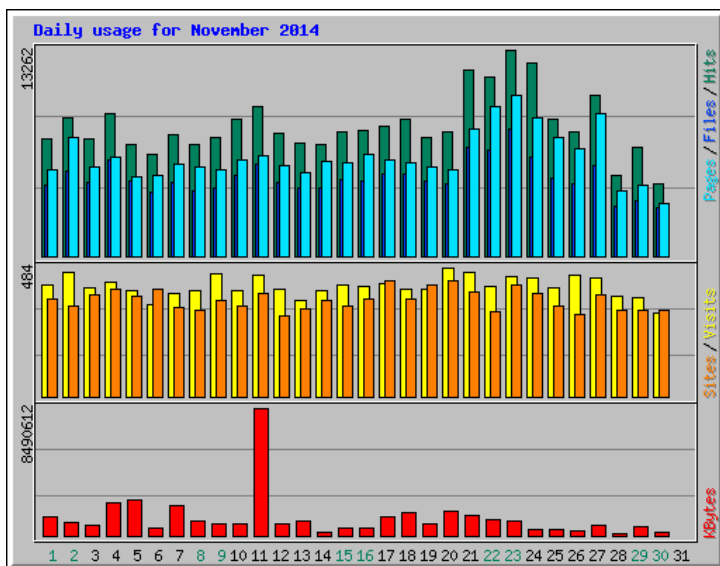

Usage Statistics for northshorechoral.com

Summary Period: November 2014
Generated 01-Dec-2014 05:23 MST

[\[Daily Statistics\]](#) [\[Hourly Statistics\]](#) [\[URLs\]](#) [\[Entry\]](#) [\[Exit\]](#) [\[Sites\]](#) [\[Referrers\]](#) [\[Search\]](#) [\[Agents\]](#) [\[Countries\]](#)

Monthly Statistics for November 2014		
Total Hits	252035	
Total Files	151259	
Total Pages	191296	
Total Visits	12373	
Total KBytes	35176897	
Total Unique Sites	5337	
Total Unique URLs	3863	
Total Unique Referrers	1581	
Total Unique User Agents	1360	
	Avg	Max
Hits per Hour	350	1983
Hits per Day	8401	13262
Files per Day	5041	8132
Pages per Day	6376	10339
Sites per Day	177	435
Visits per Day	412	484
KBytes per Day	1172563	8490612
Hits by Response Code		
Code 200 - OK	60.02%	151259
Code 206 - Partial Content	2.83%	7133
Code 301 - Moved Permanently	0.01%	37
Code 302 - Found	0.00%	1
Code 303 - See Other	26.67%	67217
Code 304 - Not Modified	2.54%	6412
Code 400 - Bad Request	0.00%	9
Code 404 - Not Found	7.86%	19813
Code 408 - Request Timeout	0.01%	14
Code 500 - Internal Server Error	0.06%	140

Daily Statistics for November 2014												
Day	Hits	Files	Pages	Visits	Sites	KBytes						
1	7507	2.98%	4540	3.00%	5591	2.92%	418	3.38%	367	6.88%	1286770	3.66%
2	8901	3.53%	5424	3.59%	7620	3.98%	468	3.78%	341	6.39%	853816	2.43%
3	7491	2.97%	4776	3.16%	5738	3.00%	408	3.30%	382	7.16%	680795	1.94%
4	9153	3.63%	6196	4.10%	6316	3.30%	430	3.48%	402	7.53%	2152303	6.12%