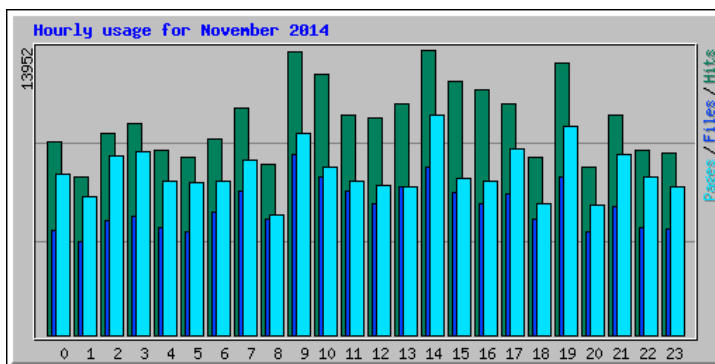

5	7188	2.85%	4832	3.19%	5104	2.67%	399	3.22%	378	7.08%	2399806	6.82%
6	6583	2.61%	4092	2.71%	5197	2.72%	343	2.77%	401	7.51%	473553	1.35%
7	7844	3.11%	4719	3.12%	5891	3.08%	387	3.13%	333	6.24%	1980751	5.63%
8	7146	2.84%	4228	2.80%	5744	3.00%	399	3.22%	323	6.05%	967370	2.75%
9	7621	3.02%	4359	2.88%	5524	2.89%	460	3.72%	363	6.80%	768791	2.19%
10	8765	3.48%	5225	3.45%	6150	3.21%	395	3.19%	339	6.35%	774384	2.20%
11	9640	3.82%	5936	3.92%	6472	3.38%	453	3.66%	388	7.27%	8490612	24.14%
12	7921	3.14%	4739	3.13%	5794	3.03%	402	3.25%	305	5.71%	819678	2.33%
13	7271	2.88%	4394	2.90%	5362	2.80%	359	2.90%	331	6.20%	947569	2.69%
14	7212	2.86%	4387	2.90%	6062	3.17%	399	3.22%	359	6.73%	270278	0.77%
15	7978	3.17%	4891	3.23%	5966	3.12%	420	3.39%	340	6.37%	466973	1.33%
16	8037	3.19%	4853	3.21%	6525	3.41%	415	3.35%	366	6.86%	469737	1.34%
17	8370	3.32%	5322	3.52%	6165	3.22%	424	3.43%	435	8.15%	1222074	3.47%
18	8834	3.51%	5304	3.51%	6039	3.16%	401	3.24%	367	6.88%	1553221	4.42%
19	7589	3.01%	4843	3.20%	5705	2.98%	401	3.24%	416	7.79%	754576	2.15%
20	7946	3.15%	4652	3.08%	5517	2.88%	484	3.91%	433	8.11%	1617750	4.60%
21	11975	4.75%	6977	4.61%	8208	4.29%	468	3.78%	394	7.38%	1367861	3.89%
22	11503	4.56%	6812	4.50%	9606	5.02%	411	3.32%	319	5.98%	1105835	3.14%
23	13262	5.26%	8132	5.38%	10339	5.40%	449	3.63%	419	7.85%	951116	2.70%
24	12380	4.91%	6370	4.21%	8855	4.63%	445	3.60%	386	7.23%	389899	1.11%
25	8762	3.48%	4987	3.30%	7586	3.97%	406	3.28%	340	6.37%	388760	1.11%
26	8019	3.18%	4617	3.05%	6930	3.62%	457	3.69%	310	5.81%	347875	0.99%
27	10355	4.11%	5850	3.87%	9131	4.77%	442	3.57%	383	7.18%	659105	1.87%
28	5145	2.04%	3176	2.10%	4169	2.18%	378	3.06%	326	6.11%	156764	0.45%
29	6977	2.77%	3527	2.33%	4594	2.40%	372	3.01%	321	6.01%	643468	1.83%
30	4660	1.85%	3099	2.05%	3396	1.78%	313	2.53%	323	6.05%	215404	0.61%

Hourly Statistics for November 2014												
Hour	Hits			Files			Pages			KBytes		
	Avg	Total		Avg	Total		Avg	Total	Avg	Total		
0	314	9425	3.74%	171	5153	3.41%	262	7873	4.12%	20087	602598	1.71%
1	257	7713	3.06%	152	4564	3.02%	226	6793	3.55%	16612	498364	1.42%
2	328	9858	3.91%	187	5624	3.72%	291	8752	4.58%	20834	625029	1.78%
3	343	10317	4.09%	193	5810	3.84%	299	8980	4.69%	26691	800736	2.28%
4	302	9071	3.60%	175	5271	3.48%	251	7532	3.94%	25635	769037	2.19%
5	290	8702	3.45%	168	5059	3.34%	248	7455	3.90%	29042	871272	2.48%
6	318	9562	3.79%	201	6031	3.99%	251	7546	3.94%	25158	754748	2.15%
7	370	11107	4.41%	234	7022	4.64%	284	8546	4.47%	18875	566246	1.61%
8	277	8321	3.30%	189	5695	3.77%	194	5843	3.05%	57769	1733083	4.93%
9	461	13859	5.50%	295	8857	5.86%	328	9856	5.15%	34934	1048030	2.98%
10	425	12757	5.06%	257	7732	5.11%	273	8206	4.29%	67768	2033040	5.78%
11	359	10785	4.28%	235	7065	4.67%	250	7511	3.93%	39949	1198469	3.41%
12	353	10608	4.21%	213	6398	4.23%	243	7319	3.83%	104639	3139162	8.92%
13	377	11324	4.49%	242	7282	4.81%	242	7261	3.80%	82149	2464473	7.01%
14	465	13952	5.54%	273	8191	5.42%	359	10770	5.63%	47883	1436476	4.08%
15	413	12407	4.92%	232	6961	4.60%	256	7694	4.02%	75060	2251813	6.40%
16	400	12005	4.76%	214	6427	4.25%	251	7531	3.94%	260391	7811741	22.21%
17	376	11284	4.48%	230	6924	4.58%	304	9140	4.78%	32626	978781	2.78%
18	290	8721	3.46%	188	5654	3.74%	214	6420	3.36%	16961	508829	1.45%
19	443	13312	5.28%	257	7718	5.10%	339	10179	5.32%	16338	490140	1.39%
20	273	8216	3.26%	168	5052	3.34%	210	6327	3.31%	91412	2742365	7.80%
21	359	10782	4.28%	210	6303	4.17%	293	8814	4.61%	27822	834662	2.37%