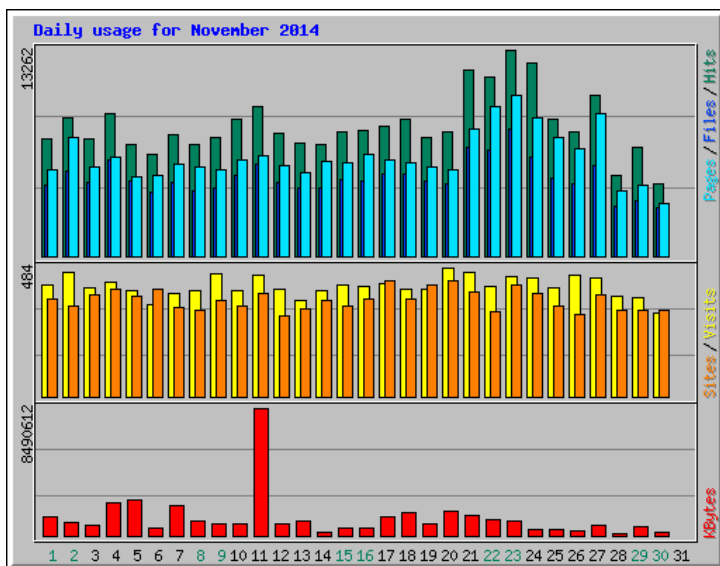

## Usage Statistics for northshorechoral.com

Summary Period: November 2014  
Generated 01-Dec-2014 05:23 MST

[\[Daily Statistics\]](#) [\[Hourly Statistics\]](#) [\[URLs\]](#) [\[Entry\]](#) [\[Exit\]](#) [\[Sites\]](#) [\[Referrers\]](#) [\[Search\]](#) [\[Agents\]](#) [\[Countries\]](#)

Monthly Statistics for November 2014		
Total Hits	252035	
Total Files	151259	
Total Pages	191296	
Total Visits	12373	
Total KBytes	35176897	
Total Unique Sites	5337	
Total Unique URLs	3863	
Total Unique Referrers	1581	
Total Unique User Agents	1360	
	Avg	Max
Hits per Hour	350	1983
Hits per Day	8401	13262
Files per Day	5041	8132
Pages per Day	6376	10339
Sites per Day	177	435
Visits per Day	412	484
KBytes per Day	1172563	8490612
Hits by Response Code		
Code 200 - OK	60.02%	151259
Code 206 - Partial Content	2.83%	7133
Code 301 - Moved Permanently	0.01%	37
Code 302 - Found	0.00%	1
Code 303 - See Other	26.67%	67217
Code 304 - Not Modified	2.54%	6412
Code 400 - Bad Request	0.00%	9
Code 404 - Not Found	7.86%	19813
Code 408 - Request Timeout	0.01%	14
Code 500 - Internal Server Error	0.06%	140

Daily Statistics for November 2014												
Day	Hits	Files	Pages	Visits	Sites	KBytes						
1	7507	2.98%	4540	3.00%	5591	2.92%	418	3.38%	367	6.88%	1286770	3.66%
2	8901	3.53%	5424	3.59%	7620	3.98%	468	3.78%	341	6.39%	853816	2.43%
3	7491	2.97%	4776	3.16%	5738	3.00%	408	3.30%	382	7.16%	680795	1.94%
4	9153	3.63%	6196	4.10%	6316	3.30%	430	3.48%	402	7.53%	2152303	6.12%