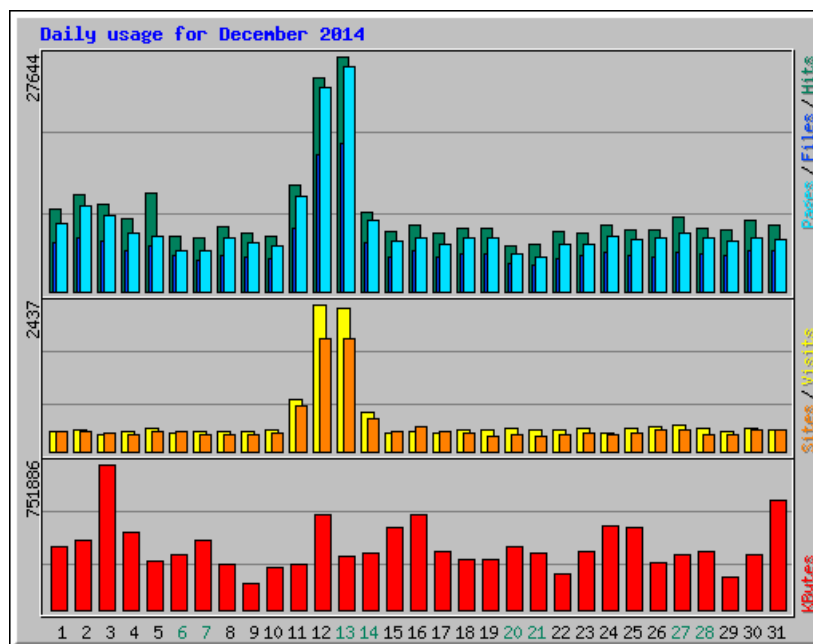

Usage Statistics for northshorechoral.com

Summary Period: December 2014
Generated 01-Jan-2015 01:16 MST

[\[Daily Statistics\]](#) [\[Hourly Statistics\]](#) [\[URLs\]](#) [\[Entry\]](#) [\[Exit\]](#) [\[Sites\]](#) [\[Referrers\]](#) [\[Search\]](#) [\[Agents\]](#) [\[Countries\]](#)

Monthly Statistics for December 2014		
Total Hits	282870	
Total Files	166809	
Total Pages	237760	
Total Visits	15787	
Total KBytes	10178952	
Total Unique Sites	8367	
Total Unique URLs	2300	
Total Unique Referrers	1754	
Total Unique User Agents	1421	
	Avg	Max
Hits per Hour	380	2785
Hits per Day	9124	27644
Files per Day	5380	17460
Pages per Day	7669	26500
Sites per Day	269	1866
Visits per Day	509	2437
KBytes per Day	328353	751886
Hits by Response Code		
Undefined response code	0.00%	3
Code 200 - OK	58.97%	166809
Code 206 - Partial Content	1.52%	4286
Code 301 - Moved Permanently	0.01%	38
Code 303 - See Other	33.31%	94234
Code 304 - Not Modified	2.16%	6109
Code 400 - Bad Request	0.01%	38
Code 404 - Not Found	3.97%	11228
Code 408 - Request Timeout	0.00%	13
Code 500 - Internal Server Error	0.04%	112