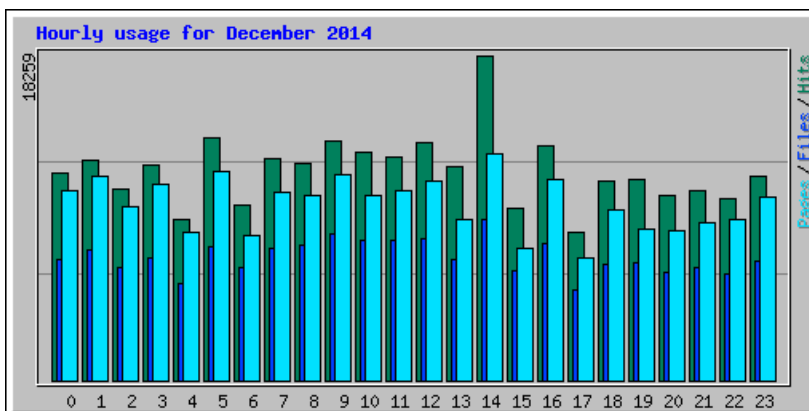

Daily Statistics for December 2014												
Day	Hits		Files		Pages		Visits		Sites		KBytes	
	Count	%	Count	%	Count	%	Count	%	Count	%	Count	%
1	9659	3.41%	5784	3.47%	7978	3.36%	341	2.16%	327	3.91%	326646	3.21%
2	11442	4.04%	6378	3.82%	10154	4.27%	360	2.28%	327	3.91%	356307	3.50%
3	10326	3.65%	5881	3.53%	8842	3.72%	289	1.83%	296	3.54%	751886	7.39%
4	8477	3.00%	4825	2.89%	6841	2.88%	330	2.09%	290	3.47%	398835	3.92%
5	11475	4.06%	5345	3.20%	6457	2.72%	393	2.49%	331	3.96%	255338	2.51%
6	6462	2.28%	4220	2.53%	4745	2.00%	304	1.93%	328	3.92%	285545	2.81%
7	6261	2.21%	3704	2.22%	4813	2.02%	329	2.08%	267	3.19%	357770	3.51%
8	7605	2.69%	4292	2.57%	6276	2.64%	320	2.03%	279	3.33%	239393	2.35%
9	6906	2.44%	4129	2.48%	5792	2.44%	340	2.15%	283	3.38%	138292	1.36%
10	6442	2.28%	3775	2.26%	5374	2.26%	352	2.23%	309	3.69%	217756	2.14%
11	12484	4.41%	7482	4.49%	11130	4.68%	870	5.51%	747	8.93%	237713	2.34%
12	25021	8.85%	16089	9.65%	24004	10.10%	2437	15.44%	1866	22.30%	495678	4.87%
13	27644	9.77%	17460	10.47%	26500	11.15%	2370	15.01%	1856	22.18%	280631	2.76%
14	9392	3.32%	5762	3.45%	8369	3.52%	645	4.09%	542	6.48%	290550	2.85%
15	6985	2.47%	4009	2.40%	5937	2.50%	293	1.86%	332	3.97%	426118	4.19%
16	7886	2.79%	4752	2.85%	6254	2.63%	329	2.08%	416	4.97%	487977	4.79%
17	6863	2.43%	3977	2.38%	5521	2.32%	295	1.87%	331	3.96%	298243	2.93%
18	7430	2.63%	4453	2.67%	6260	2.63%	357	2.26%	292	3.49%	257694	2.53%
19	7516	2.66%	4376	2.62%	6239	2.62%	356	2.26%	261	3.12%	263537	2.59%
20	5401	1.91%	3249	1.95%	4512	1.90%	387	2.45%	266	3.18%	326619	3.21%
21	5571	1.97%	3073	1.84%	4054	1.71%	359	2.27%	263	3.14%	295058	2.90%
22	7019	2.48%	3837	2.30%	5617	2.36%	357	2.26%	282	3.37%	184364	1.81%
23	6903	2.44%	4173	2.50%	5600	2.36%	372	2.36%	315	3.76%	300144	2.95%
24	7850	2.78%	4698	2.82%	6491	2.73%	293	1.86%	283	3.38%	435063	4.27%
25	7212	2.55%	4195	2.51%	6196	2.61%	391	2.48%	301	3.60%	426229	4.19%
26	7247	2.56%	4127	2.47%	6262	2.63%	414	2.62%	362	4.33%	247807	2.43%
27	8722	3.08%	4638	2.78%	6816	2.87%	444	2.81%	355	4.24%	285438	2.80%
28	7414	2.62%	4432	2.66%	6250	2.63%	377	2.39%	285	3.41%	298071	2.93%
29	7261	2.57%	4263	2.56%	6007	2.53%	344	2.18%	272	3.25%	165462	1.63%
30	8281	2.93%	4724	2.83%	6315	2.66%	396	2.51%	350	4.18%	286662	2.82%
31	7713	2.73%	4707	2.82%	6154	2.59%	365	2.31%	368	4.40%	562126	5.52%

Hourly Statistics for December 2014												
Hour	Hits			Files			Pages			KBytes		
	Avg	Total	%	Avg	Total	%	Avg	Total	%	Avg	Total	%
0	377	11690	4.13%	220	6825	4.09%	343	10647	4.48%	15649	485121	4.77%
1	397	12331	4.36%	236	7322	4.39%	369	11454	4.82%	9697	300594	2.95%
2	346	10750	3.80%	205	6369	3.82%	315	9767	4.11%	11578	358907	3.53%
3	389	12084	4.27%	221	6859	4.11%	356	11043	4.64%	10143	314448	3.09%
4	293	9083	3.21%	175	5448	3.27%	267	8302	3.49%	9701	300745	2.95%
5	440	13659	4.83%	242	7518	4.51%	377	11694	4.92%	11432	354390	3.48%