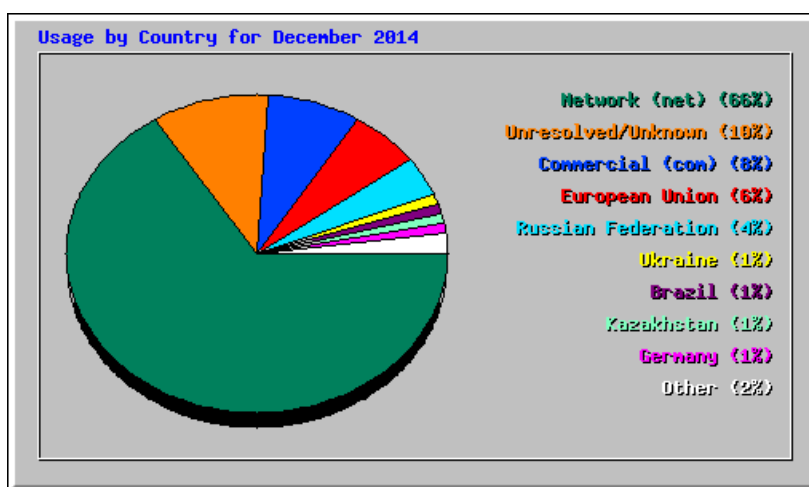

Top 15 of 1421 Total User Agents				
#	Hits		User Agent	
1	156438	55.30%	Mozilla/4.0 (compatible; MSIE 7.0; Windows NT 6.0)	
2	43437	15.36%	Mozilla/5.0 (Windows NT 5.1) AppleWebKit/537.36 (KHTML, like Gecko) Chrome/38.0.2125.111 Safari/537.36	
3	4933	1.74%	Mozilla/5.0 (Windows NT 6.1; WOW64) AppleWebKit/537.36 (KHTML, like Gecko) Chrome/36.0.1985.143 Safari/537.36	
4	4090	1.45%	Mozilla/5.0 (compatible; bingbot/2.0; +http://www.bing.com/bingbot.htm)	
5	4046	1.43%	Mozilla/5.0 (Windows NT 6.1; WOW64; rv:33.0) Gecko/20100101 Firefox/33.0	
6	3537	1.25%	Mozilla/5.0 (compatible; Googlebot/2.1; +http://www.google.com/bot.html)	
7	3039	1.07%	Mozilla/5.0 (Windows NT 6.1; WOW64; rv:34.0) Gecko/20100101 Firefox/34.0	
8	2545	0.90%	Mozilla/5.0 (Windows NT 6.1; WOW64; Trident/7.0; rv:11.0) like Gecko	
9	1821	0.64%	Mozilla/5.0 (compatible; Baiduspider/2.0; +http://www.baidu.com/search/spider.html)	
10	1612	0.57%	Mozilla/5.0 (Windows NT 6.1; WOW64) AppleWebKit/537.36 (KHTML, like Gecko) Chrome/36.0.1985.143 Safari/537.36 OPR/23.0.1522.7	
11	1524	0.54%	Mozilla/5.0 (compatible; AhrefsBot/5.0; +http://ahrefs.com/robot/)	
12	1433	0.51%	Mozilla/5.0 (compatible; MJ12bot/v1.4.5; http://www.majestic12.co.uk/bot.php?+)	
13	1404	0.50%	Mozilla/5.0 (compatible; Yahoo! Slurp; http://help.yahoo.com/help/us/ysearch/slurp)	
14	1349	0.48%	Mozilla/5.0 (compatible; YandexBot/3.0; +http://yandex.com/bots)	
15	1220	0.43%	Mozilla/5.0 (Windows NT 6.1; WOW64) AppleWebKit/537.36 (KHTML, like Gecko) Chrome/39.0.2171.95 Safari/537.36	

Top 30 of 94 Total Countries							
#	Hits		Files		KBytes	Country	
1	186530	65.94%	100117	60.02%	1887219	18.54%	Network (net)
2	28023	9.91%	21089	12.64%	2595276	25.50%	Unresolved/Unknown
3	22614	7.99%	19306	11.57%	4524747	44.45%	Commercial (com)
4	16471	5.82%	8452	5.07%	117972	1.16%	European Union
5	11592	4.10%	7846	4.70%	145688	1.43%	Russian Federation