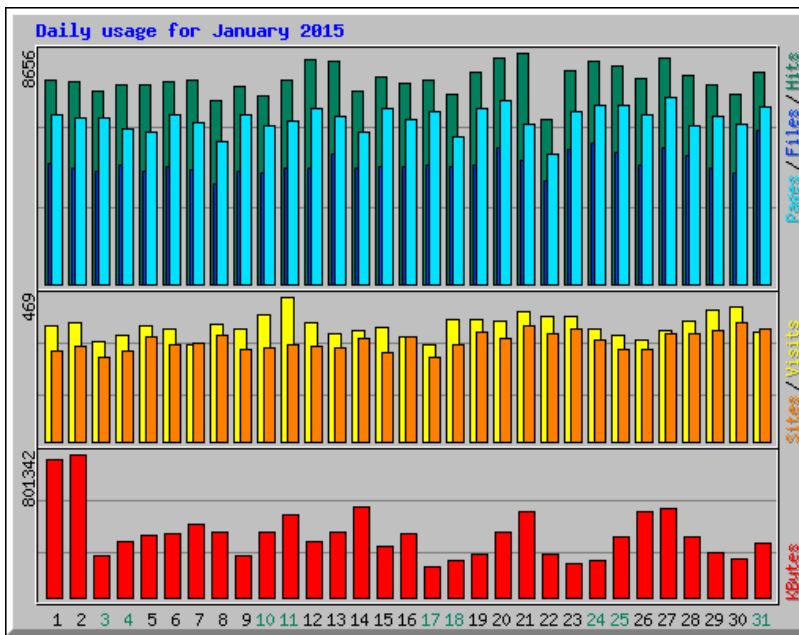

Usage Statistics for northshorechoral.com

Summary Period: January 2015
Generated 01-Feb-2015 05:03 MST

[\[Daily Statistics\]](#) [\[Hourly Statistics\]](#) [\[URLs\]](#) [\[Entry\]](#) [\[Exit\]](#) [\[Sites\]](#) [\[Referrers\]](#) [\[Search\]](#) [\[Users\]](#) [\[Agents\]](#) [\[Countries\]](#)

Monthly Statistics for January 2015		
Total Hits	237425	
Total Files	139598	
Total Pages	191624	
Total Visits	11606	
Total KBytes	11016586	
Total Unique Sites	5107	
Total Unique URLs	3292	
Total Unique Referrers	1185	
Total Unique Usernames	1	
Total Unique User Agents	1447	
	Avg	Max
Hits per Hour	319	1303
Hits per Day	7658	8656
Files per Day	4503	5719
Pages per Day	6181	6958
Sites per Day	164	387
Visits per Day	374	469
KBytes per Day	355374	801342
Hits by Response Code		
Code 200 - OK	58.80%	139598
Code 206 - Partial Content	2.60%	6177
Code 301 - Moved Permanently	0.03%	60
Code 303 - See Other	34.46%	81822
Code 304 - Not Modified	1.58%	3742
Code 400 - Bad Request	0.00%	10
Code 403 - Forbidden	0.00%	1
Code 404 - Not Found	2.47%	5864
Code 408 - Request Timeout	0.01%	14
Code 500 - Internal Server Error	0.06%	137