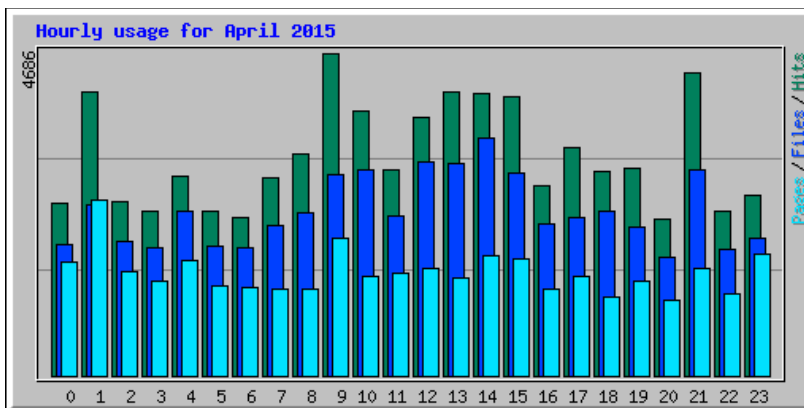

Hourly Statistics for April 2015												
Hour	Hits			Files			Pages			KBytes		
	Avg	Total		Avg	Total		Avg	Total		Avg	Total	
0	83	2496	3.27%	63	1910	3.33%	54	1648	4.57%	8515	255455	1.50%
1	137	4125	5.40%	82	2482	4.33%	85	2552	7.08%	21031	630944	3.70%
2	84	2523	3.30%	65	1952	3.41%	50	1504	4.17%	6919	207570	1.22%
3	79	2385	3.12%	62	1866	3.26%	45	1372	3.81%	6784	203523	1.19%
4	96	2896	3.79%	79	2388	4.17%	55	1671	4.64%	12595	377860	2.21%
5	79	2381	3.12%	62	1879	3.28%	43	1297	3.60%	11026	330775	1.94%
6	76	2293	3.00%	62	1862	3.25%	42	1287	3.57%	8631	258928	1.52%
7	95	2875	3.76%	73	2192	3.82%	42	1264	3.51%	31690	950702	5.57%
8	107	3230	4.23%	79	2371	4.14%	41	1247	3.46%	83145	2494352	14.61%
9	156	4686	6.13%	97	2929	5.11%	66	2003	5.56%	28663	859882	5.04%
10	128	3846	5.03%	99	2994	5.22%	48	1444	4.01%	50948	152844	8.95%
11	99	2979	3.90%	77	2331	4.07%	49	1484	4.12%	17236	517071	3.03%
12	125	3751	4.91%	103	3096	5.40%	52	1568	4.35%	29527	885806	5.19%
13	137	4115	5.38%	102	3075	5.36%	47	1416	3.93%	24402	732056	4.29%
14	136	4097	5.36%	115	3452	6.02%	57	1735	4.81%	55826	1674792	9.81%
15	135	4058	5.31%	98	2950	5.15%	56	1702	4.72%	44873	1346182	7.89%
16	91	2747	3.59%	73	2201	3.84%	42	1264	3.51%	18088	542638	3.18%
17	110	3316	4.34%	76	2307	4.03%	47	1437	3.99%	12898	386955	2.27%
18	99	2970	3.89%	79	2389	4.17%	38	1149	3.19%	15335	460057	2.69%
19	100	3005	3.93%	72	2163	3.77%	46	1381	3.83%	32119	963573	5.64%
20	75	2263	2.96%	57	1710	2.98%	36	1101	3.06%	22916	687484	4.03%
21	146	4406	5.76%	99	2983	5.20%	51	1559	4.33%	12900	387010	2.27%
22	79	2379	3.11%	61	1841	3.21%	39	1185	3.29%	6064	181925	1.07%
23	87	2613	3.42%	66	1993	3.48%	58	1767	4.90%	6927	207824	1.22%

Top 30 of 3532 Total URLs					
#	Hits		KBytes		URL
1	12632	16.53%	220891	1.29%	/nscs/
2	9377	12.27%	9620	0.06%	/
3	1459	1.91%	425	0.00%	/nscs/templates/js_verdant/css/core.php
4	1396	1.83%	364	0.00%	/robots.txt
5	1009	1.32%	694962	4.07%	/millerjw/dom/security/mastercontents.pdf
6	809	1.06%	118110	0.69%	/stats/Stats201404.pdf
7	685	0.90%	2817	0.02%	/nscs/media/system/js/core.js
8	674	0.88%	418	0.00%	/nscs/media/system/js/caption.js
9	656	0.86%	57097	0.33%	/nscs/media/system/js/mootools-core.js
10	652	0.85%	14847	0.09%	/nscs/templates/js_verdant/css/core.css
11	644	0.84%	12877	0.08%	/nscs/templates/js_verdant/wright/css/typography.css
12	642	0.84%	2291	0.01%	/nscs/templates/js_verdant/wright/css/layout.css
13	642	0.84%	8479	0.05%	/nscs/templates/js_verdant/wright/fontawesomemore/css/font-awesome.css
14	641	0.84%	7106	0.04%	/nscs/templates/js_verdant/wright/css/joomla25.css