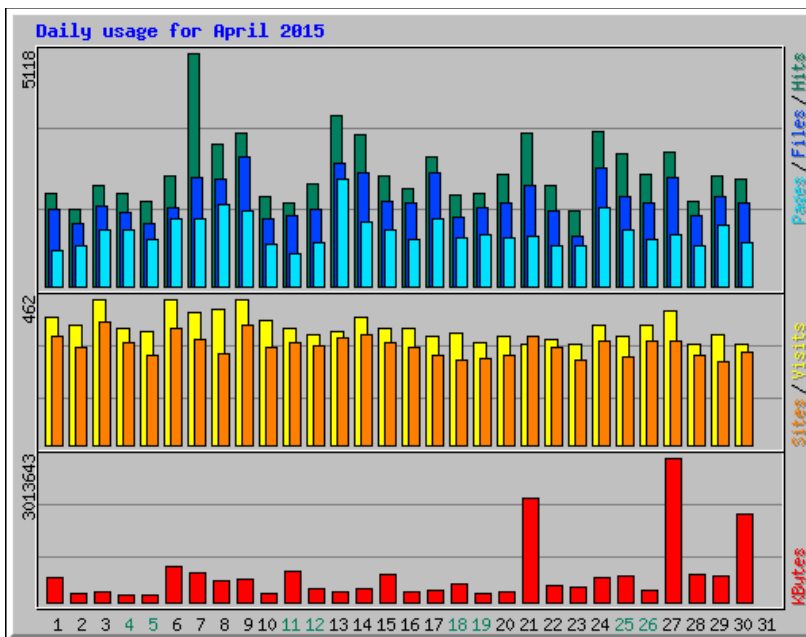

# Usage Statistics for northshorechoral.com

Summary Period: April 2015

Generated 01-May-2015 06:13 MDT

[\[Daily Statistics\]](#) [\[Hourly Statistics\]](#) [\[URLs\]](#) [\[Entry\]](#) [\[Exit\]](#) [\[Sites\]](#) [\[Referrers\]](#) [\[Search\]](#) [\[Agents\]](#) [\[Countries\]](#)

Monthly Statistics for April 2015		
Total Hits	76435	
Total Files	57316	
Total Pages	36037	
Total Visits	11168	
Total KBytes	17071806	
Total Unique Sites	4941	
Total Unique URLs	3532	
Total Unique Referrers	1314	
Total Unique User Agents	1398	
	Avg	Max
Hits per Hour	106	1202
Hits per Day	2547	5118
Files per Day	1910	2841
Pages per Day	1201	2353
Sites per Day	164	390
Visits per Day	372	462
KBytes per Day	569060	3013643
Hits by Response Code		
Code 200 - OK	74.99%	57316
Code 206 - Partial Content	4.70%	3592
Code 301 - Moved Permanently	0.10%	77
Code 302 - Found	0.00%	2
Code 303 - See Other	1.82%	1394
Code 304 - Not Modified	6.35%	4854
Code 400 - Bad Request	0.01%	10
Code 403 - Forbidden	0.00%	1
Code 404 - Not Found	11.70%	8945
Code 408 - Request Timeout	0.03%	24
Code 500 - Internal Server Error	0.29%	220