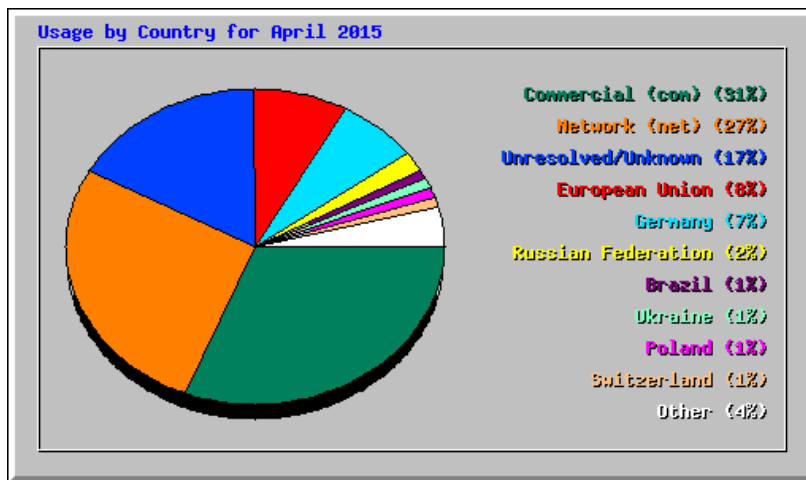

Top 30 of 83 Total Countries							
#	Hits		Files		KBytes		Country
1	23397	30.61%	20429	35.64%	3903381	22.86%	Commercial (com)
2	20319	26.58%	16263	28.37%	7032715	41.19%	Network (net)
3	12867	16.83%	10095	17.61%	4331513	25.37%	Unresolved/Unknown
4	6028	7.89%	3223	5.62%	134161	0.79%	European Union
5	5157	6.75%	4067	7.10%	1237387	7.25%	Germany
6	1218	1.59%	879	1.53%	28270	0.17%	Russian Federation
7	1070	1.40%	1059	1.85%	56926	0.33%	Brazil
8	793	1.04%	730	1.27%	1685	0.01%	Ukraine
9	788	1.03%	213	0.37%	5886	0.03%	Poland
10	433	0.57%	426	0.74%	98211	0.58%	Switzerland
11	410	0.54%	377	0.66%	14741	0.09%	Non-Profit (org)
12	401	0.52%	35	0.06%	5062	0.03%	China
13	379	0.50%	350	0.61%	36446	0.21%	Educational (edu)
14	340	0.44%	336	0.59%	39657	0.23%	Italy
15	324	0.42%	311	0.54%	11959	0.07%	Thailand
16	288	0.38%	283	0.49%	5048	0.03%	Denmark
17	221	0.29%	221	0.39%	10270	0.06%	New Zealand
18	214	0.28%	150	0.26%	3829	0.02%	Czech Republic
19	182	0.24%	181	0.32%	8857	0.05%	Portugal
20	162	0.21%	139	0.24%	11231	0.07%	Netherlands
21	142	0.19%	93	0.16%	9492	0.06%	Belgium
22	114	0.15%	106	0.18%	5804	0.03%	Australia
23	111	0.15%	108	0.19%	20986	0.12%	South Africa
24	88	0.12%	42	0.07%	1936	0.01%	Mexico
25	84	0.11%	81	0.14%	904	0.01%	United Kingdom
26	80	0.10%	78	0.14%	12987	0.08%	Canada
27	51	0.07%	18	0.03%	2979	0.02%	Turkey
28	50	0.07%	49	0.09%	5894	0.03%	France
29	49	0.06%	20	0.03%	833	0.00%	Japan
30	49	0.06%	42	0.07%	1057	0.01%	Norway