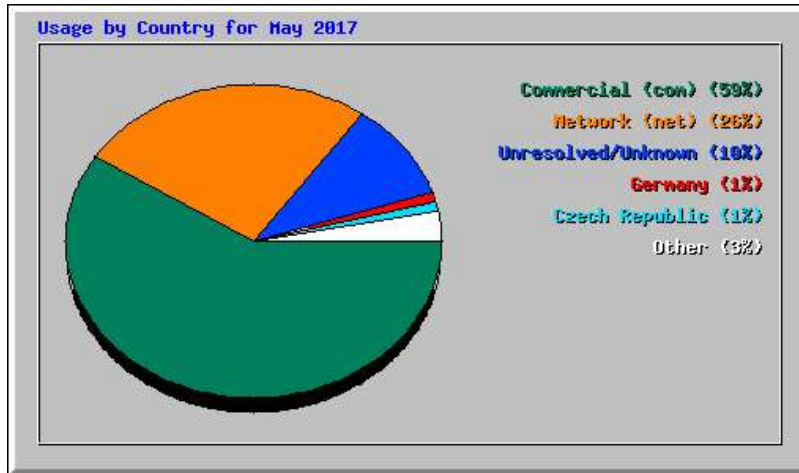

2	11462	10.71%	Mozilla/5.0 (compatible; BLEXBot/1.0; +http://webmeup-crawler.com/)
3	5226	4.88%	Mozilla/5.0 (Windows NT 10.0; WOW64; rv:53.0) Gecko/20100101 Firefox/53.0
4	4956	4.63%	Java/1.8.0_121
5	4763	4.45%	Mozilla/5.0 (compatible; Googlebot/2.1; +http://www.google.com/bot.html)
6	4103	3.84%	Mozilla/5.0 (compatible; bingbot/2.0; +http://www.bing.com/bingbot.htm)
7	4011	3.75%	Mozilla/5.0 (X11; Linux x86_64) AppleWebKit/537.36 (KHTML, like Gecko) Chrome/56.0.2924.87 Safari/537.36; +collection@infegy.
8	3377	3.16%	Mozilla/5.0 (compatible; Baiduspider/2.0; +http://www.baidu.com/search/spider.html)
9	2642	2.47%	Mozilla/5.0 (iPhone; CPU iPhone OS 7_0 like Mac OS X) AppleWebKit/537.51.1 (KHTML, like Gecko) Version/7.0 Mobile/11A465 Safa
10	2579	2.41%	Mozilla/5.0 (Macintosh; Intel Mac OS X 10.7; rv:48.0) Gecko/20100101 Firefox/48.0
11	2536	2.37%	Mozilla/5.0 (compatible; AhrefsBot/5.2; +http://ahrefs.com/robot/)
12	1711	1.60%	Mozilla/5.0 (compatible; MJ12bot/v1.4.7; http://mj12bot.com/)
13	1519	1.42%	Mozilla/5.0 (compatible; Yahoo! Slurp; http://help.yahoo.com/help/us/ysearch/slurp)
14	1327	1.24%	Mozilla/5.0 (compatible; spbot/5.0.3; +http://OpenLinkProfiler.org/bot)
15	1215	1.14%	Mozilla/5.0 (Windows NT 6.1; WOW64; rv:40.0) Gecko/20100101 Firefox/40.1

Top 30 of 98 Total Countries							
#	Hits		Files		KBytes		Country
1	63210	59.08%	54513	59.93%	8200550	37.55%	Commercial (com)
2	27842	26.02%	24288	26.70%	9691963	44.38%	Network (net)
3	10947	10.23%	9071	9.97%	3300208	15.11%	Unresolved/Unknown
4	1222	1.14%	1119	1.23%	257291	1.18%	Germany
5	574	0.54%	335	0.37%	17963	0.08%	Czech Republic
6	376	0.35%	295	0.32%	25531	0.12%	Russian Federation
7	259	0.24%	209	0.23%	4659	0.02%	European Union
8	218	0.20%	210	0.23%	17627	0.08%	Non-Profit (org)
9	178	0.17%	111	0.12%	15393	0.07%	Brazil
10	158	0.15%	157	0.17%	4069	0.02%	New Zealand
11	152	0.14%	123	0.14%	9866	0.05%	Romania
12	149	0.14%	149	0.16%	9825	0.04%	Educational (edu)
13	144	0.13%	141	0.16%	48622	0.22%	Switzerland
14	139	0.13%	131	0.14%	21321	0.10%	Canada
15	114	0.11%	95	0.10%	18500	0.08%	Australia
16	114	0.11%	100	0.11%	34152	0.16%	Italy
17	90	0.08%	66	0.07%	28833	0.13%	India
18	78	0.07%	53	0.06%	8091	0.04%	Poland
19	72	0.07%	49	0.05%	4477	0.02%	Netherlands
20	70	0.07%	58	0.06%	10361	0.05%	Japan
21	68	0.06%	65	0.07%	29685	0.14%	Colombia
22	68	0.06%	54	0.06%	9694	0.04%	United Kingdom
23	57	0.05%	51	0.06%	568	0.00%	Ukraine
24	48	0.04%	19	0.02%	4737	0.02%	Turkey
25	38	0.04%	34	0.04%	3204	0.01%	France
26	34	0.03%	33	0.04%	1059	0.00%	Address Routing (arpa)