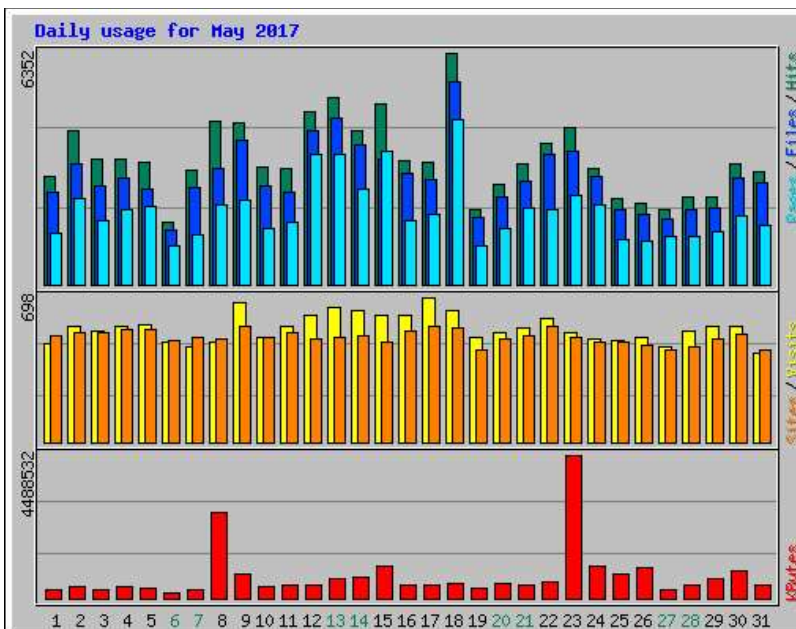

Usage Statistics for northshorechoral.com

Summary Period: May 2017
Generated 01-Jun-2017 06:19 MDT

[[Daily Statistics]](#) [[Hourly Statistics]](#) [[URLs]](#) [[Entry]](#) [[Exit]](#) [[Sites]](#) [[Referrers]](#) [[Search]](#) [[Users]](#) [[Agents]](#) [[Countries]](#)

Monthly Statistics for May 2017		
Total Hits	106986	
Total Files	90956	
Total Pages	62797	
Total Visits	16927	
Total KBytes	21838730	
Total Unique Sites	6658	
Total Unique URLs	4193	
Total Unique Referrers	1967	
Total Unique Usernames	1	
Total Unique User Agents	1517	
	Avg	Max
Hits per Hour	143	865
Hits per Day	3451	6352
Files per Day	2934	5549
Pages per Day	2025	4512
Sites per Day	214	558
Visits per Day	546	698
KBytes per Day	704475	4488532

Hits by Response Code		
Code 200 - OK	85.02%	90956
Code 206 - Partial Content	0.89%	954
Code 301 - Moved Permanently	0.11%	120
Code 303 - See Other	1.88%	2010
Code 304 - Not Modified	3.97%	4246
Code 404 - Not Found	8.03%	8595
Code 500 - Internal Server Error	0.10%	105

Daily Statistics for May 2017						
Day	Hits	Files	Pages	Visits	Sites	KBytes