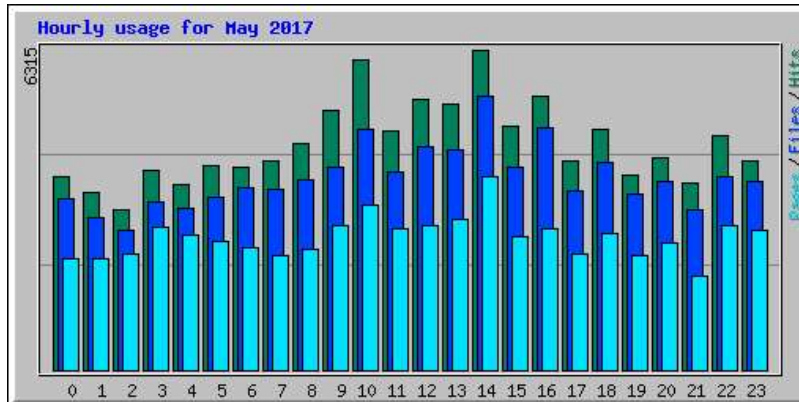

1	2957	2.76%	2521	2.77%	1396	2.22%	477	2.82%	509	7.64%	279269	1.28%
2	4214	3.94%	3299	3.63%	2343	3.73%	554	3.27%	531	7.98%	388710	1.78%
3	3424	3.20%	2697	2.97%	1744	2.78%	536	3.17%	530	7.96%	260759	1.19%
4	3438	3.21%	2935	3.23%	2048	3.26%	557	3.29%	542	8.14%	356001	1.63%
5	3354	3.13%	2605	2.86%	2130	3.39%	562	3.32%	539	8.10%	301789	1.38%
6	1726	1.61%	1509	1.66%	1047	1.67%	485	2.87%	489	7.34%	175460	0.80%
7	3135	2.93%	2678	2.94%	1359	2.16%	456	2.69%	508	7.63%	289324	1.32%
8	4479	4.19%	3191	3.51%	2171	3.46%	478	2.82%	495	7.43%	2705113	12.39%
9	4424	4.14%	3940	4.33%	2332	3.71%	669	3.95%	556	8.35%	751884	3.44%
10	3236	3.02%	2697	2.97%	1523	2.43%	502	2.97%	505	7.58%	370990	1.70%
11	3162	2.96%	2525	2.78%	1695	2.70%	559	3.30%	526	7.90%	422754	1.94%
12	4747	4.44%	4215	4.63%	3557	5.66%	611	3.61%	496	7.45%	430034	1.97%
13	5113	4.78%	4552	5.00%	3574	5.69%	651	3.85%	504	7.57%	638829	2.93%
14	4214	3.94%	3816	4.20%	2612	4.16%	634	3.75%	515	7.74%	683814	3.13%
15	4961	4.64%	3422	3.76%	3648	5.81%	614	3.63%	480	7.21%	993118	4.55%
16	3383	3.16%	3060	3.36%	1771	2.82%	608	3.59%	535	8.04%	420118	1.92%
17	3333	3.12%	2892	3.18%	1913	3.05%	698	4.12%	555	8.34%	402317	1.84%
18	6352	5.94%	5549	6.10%	4512	7.19%	633	3.74%	548	8.23%	487591	2.23%
19	2044	1.91%	1848	2.03%	1062	1.69%	505	2.98%	442	6.64%	341844	1.57%
20	2763	2.58%	2379	2.62%	1516	2.41%	527	3.11%	499	7.49%	469269	2.15%
21	3300	3.08%	2846	3.13%	2106	3.35%	553	3.27%	511	7.67%	397464	1.82%
22	3869	3.62%	3546	3.90%	2047	3.26%	599	3.54%	558	8.38%	509335	2.33%
23	4296	4.02%	3668	4.03%	2439	3.88%	528	3.12%	506	7.60%	4488532	20.55%
24	3194	2.99%	2956	3.25%	2187	3.48%	495	2.92%	480	7.21%	1001760	4.59%
25	2368	2.21%	2055	2.26%	1236	1.97%	492	2.91%	480	7.21%	745615	3.41%
26	2236	2.09%	1911	2.10%	1206	1.92%	508	3.00%	468	7.03%	944987	4.33%
27	2063	1.93%	1811	1.99%	1327	2.11%	460	2.72%	445	6.68%	266623	1.22%
28	2414	2.26%	2035	2.24%	1319	2.10%	536	3.17%	460	6.91%	433393	1.98%
29	2406	2.25%	2095	2.30%	1458	2.32%	556	3.28%	500	7.51%	624571	2.86%
30	3296	3.08%	2935	3.23%	1891	3.01%	557	3.29%	519	7.80%	850801	3.90%
31	3085	2.88%	2768	3.04%	1628	2.59%	428	2.53%	444	6.67%	406662	1.86%

Hourly Statistics for May 2017												
Hour	Hits		Files		Pages		KBytes					
	Avg	Total	Avg	Total	Avg	Total	Avg	Total				
0	122	3805	3.56%	108	3376	3.71%	70	2183	3.48%	14702	455764	2.09%
1	112	3488	3.26%	97	3008	3.31%	70	2193	3.49%	14878	461231	2.11%
2	101	3152	2.95%	88	2745	3.02%	73	2276	3.62%	11449	354918	1.63%
3	126	3928	3.67%	107	3325	3.66%	90	2803	4.46%	10622	329283	1.51%
4	118	3661	3.42%	102	3178	3.49%	85	2656	4.23%	13371	414489	1.90%
5	130	4040	3.78%	109	3398	3.74%	81	2534	4.04%	22281	690698	3.16%
6	129	3999	3.74%	115	3591	3.95%	77	2403	3.83%	18563	575446	2.63%
7	132	4110	3.84%	114	3557	3.91%	72	2253	3.59%	45726	1417506	6.49%
8	144	4464	4.17%	121	3752	4.13%	76	2368	3.77%	21866	677859	3.10%
9	164	5110	4.78%	128	3994	4.39%	91	2838	4.52%	47515	1472967	6.74%