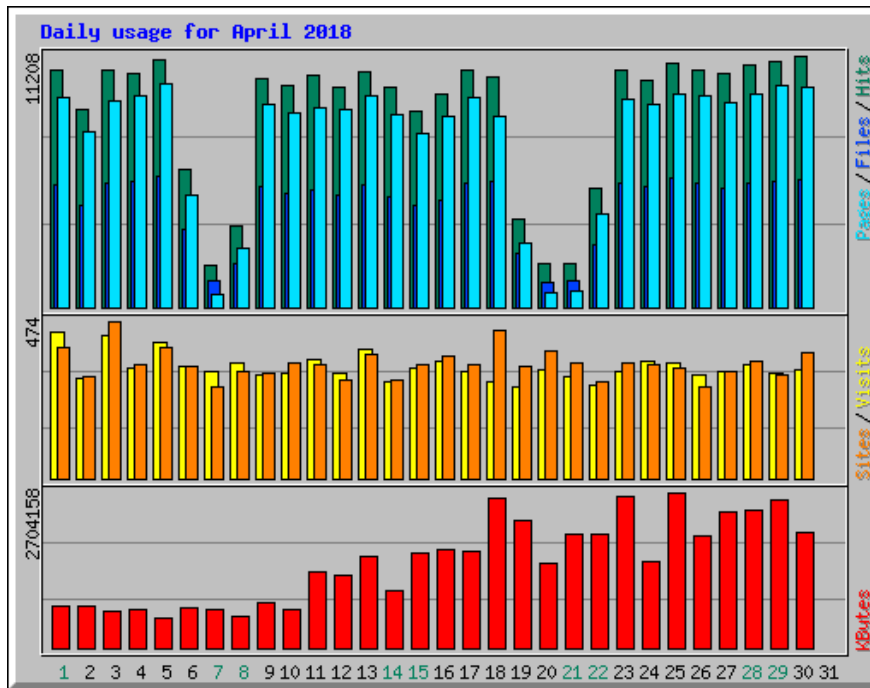

The report that follows shows http (not secure) only. https (secure) is in a later report

Usage Statistics for northshorechoral.us

Summary Period: April 2018

Generated 01-May-2018 22:09 EDT

[\[Daily Statistics\]](#) [\[Hourly Statistics\]](#) [\[URLs\]](#) [\[Entry\]](#) [\[Exit\]](#) [\[Sites\]](#) [\[Referrers\]](#) [\[Search\]](#) [\[Agents\]](#) [\[Countries\]](#)

Monthly Statistics for April 2018		
Total Hits	260980	
Total Files	136846	
Total Pages	225387	
Total Visits	9995	
Total KBytes	45188185	
Total Unique Sites	5358	
Total Unique URLs	1088	
Total Unique Referrers	816	
Total Unique User Agents	1172	
	Avg	Max
Hits per Hour	362	1054
Hits per Day	8699	11208
Files per Day	4561	5811
Pages per Day	7512	9957
Sites per Day	178	474
Visits per Day	333	438
KBytes per Day	1506273	2704158
Hits by Response Code		
Undefined response code	0.07%	186
Code 200 - OK	52.44%	136846
Code 206 - Partial Content	0.24%	634
Code 301 - Moved Permanently	0.04%	103
Code 302 - Found	0.02%	59
Code 303 - See Other	38.57%	100654
Code 304 - Not Modified	0.22%	581
Code 400 - Bad Request	0.00%	12
Code 403 - Forbidden	0.00%	6
Code 404 - Not Found	8.05%	21015
Code 408 - Request Timeout	0.02%	63
Code 500 - Internal Server Error	0.31%	820
Code 503 - Service Unavailable	0.00%	1