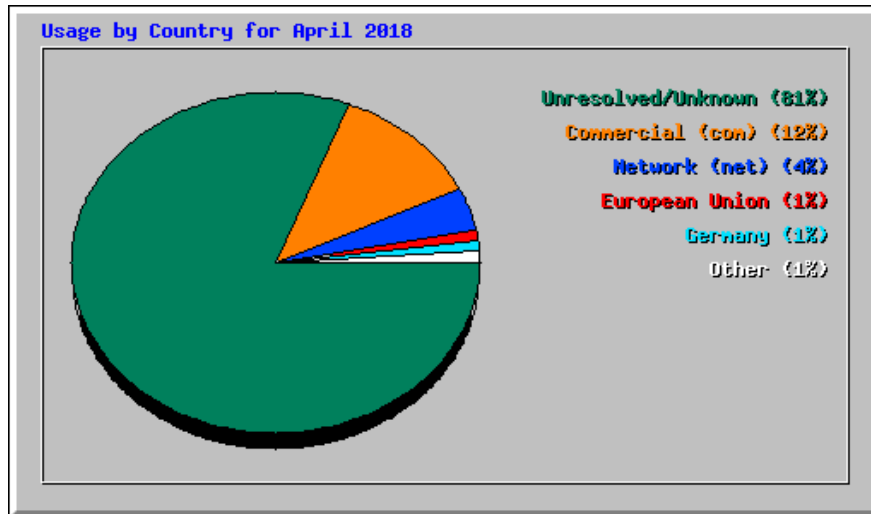

10	1690	0.65%	Mozilla/5.0 (compatible; Baiduspider/2.0; +http://www.baidu.com/search/spider.html)
11	1634	0.63%	Mozilla/5.0 (compatible; DotBot/1.1; http://www.opensiteexplorer.org/dotbot, help@moz.com)
12	1517	0.58%	Mozilla/5.0 (compatible; Googlebot/2.1; +http://www.google.com/bot.html)
13	1507	0.58%	Mozilla/5.0 (compatible; AhrefsBot/5.2; +http://ahrefs.com/robot/)
14	1425	0.55%	Mozilla/5.0 (compatible; MJ12bot/v1.4.8; http://mj12bot.com/)
15	1057	0.41%	Mozilla/5.0 (compatible; SemrushBot/1.2~bl; +http://www.semrush.com/bot.html)

Top 30 of 85 Total Countries							
#	Hits		Files		KBytes		Country
1	210486	80.65%	105152	76.84%	1103302	2.44%	Unresolved/Unknown
2	30115	11.54%	22923	16.75%	41247336	91.28%	Commercial (com)
3	10401	3.99%	4257	3.11%	1575021	3.49%	Network (net)
4	1915	0.73%	1511	1.10%	68037	0.15%	European Union
5	1353	0.52%	1181	0.86%	371409	0.82%	Germany
6	1108	0.42%	104	0.08%	3737	0.01%	Turkey
7	840	0.32%	108	0.08%	7718	0.02%	Australia
8	773	0.30%	17	0.01%	1418	0.00%	British Indian Ocean Territory
9	599	0.23%	554	0.40%	514929	1.14%	Russian Federation
10	546	0.21%	61	0.04%	2435	0.01%	United Kingdom
11	438	0.17%	376	0.27%	38598	0.09%	Brazil
12	401	0.15%	235	0.17%	20687	0.05%	Czech Republic
13	394	0.15%	151	0.11%	19284	0.04%	Educational (edu)
14	323	0.12%	294	0.21%	4931	0.01%	Switzerland
15	215	0.08%	78	0.06%	91976	0.20%	United States
16	163	0.06%	23	0.02%	859	0.00%	Austria
17	119	0.05%	61	0.04%	1936	0.00%	Poland
18	55	0.02%	30	0.02%	13819	0.03%	Netherlands
19	53	0.02%	17	0.01%	18	0.00%	Italy
20	49	0.02%	28	0.02%	4807	0.01%	Non-Profit (org)
21	44	0.02%	28	0.02%	18627	0.04%	Canada
22	43	0.02%	9	0.01%	900	0.00%	Singapore
23	34	0.01%	7	0.01%	257	0.00%	China
24	33	0.01%	19	0.01%	45321	0.10%	Portugal
25	30	0.01%	15	0.01%	44	0.00%	India
26	29	0.01%	17	0.01%	376	0.00%	Belgium
27	29	0.01%	10	0.01%	4195	0.01%	Sweden
28	27	0.01%	15	0.01%	4440	0.01%	France
29	24	0.01%	12	0.01%	279	0.00%	Japan