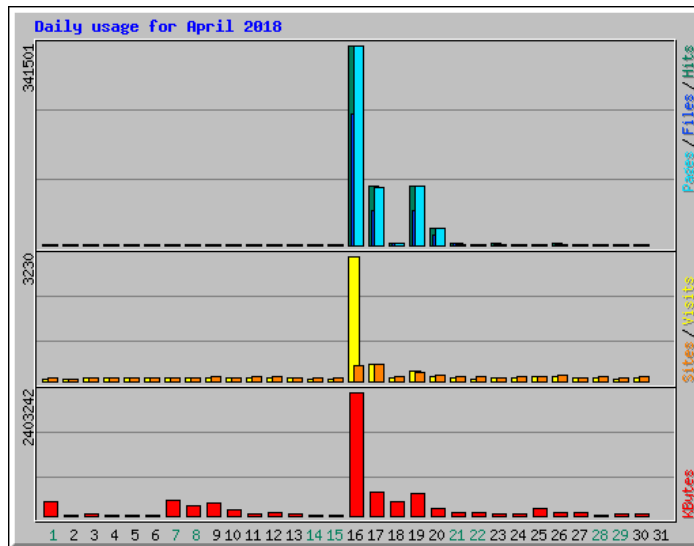

Monthly Statistics for April 2018		
Total Hits	609300	
Total Files	391339	
Total Pages	581966	
Total Visits	5875	
Total KBytes	5746168	
Total Unique Sites	2614	
Total Unique URLs	800	
Total Unique Referrers	300	
Total Unique User Agents	499	
	Avg	Max
Hits per Hour	846	24530
Hits per Day	20310	341501
Files per Day	13044	224843
Pages per Day	19398	340165
Sites per Day	87	427
Visits per Day	195	3230
KBytes per Day	191539	2403242
Hits by Response Code		
Undefined response code	2.02%	12281
Code 200 - OK	64.23%	391339
Code 206 - Partial Content	0.01%	90
Code 301 - Moved Permanently	0.09%	577
Code 302 - Found	1.82%	11091
Code 303 - See Other	9.91%	60369
Code 304 - Not Modified	0.15%	902
Code 400 - Bad Request	0.01%	50
Code 401 - Unauthorized	0.00%	24
Code 403 - Forbidden	0.00%	2
Code 404 - Not Found	20.88%	127241
Code 408 - Request Timeout	0.04%	240
Code 500 - Internal Server Error	0.40%	2463
Code 503 - Service Unavailable	0.43%	2631