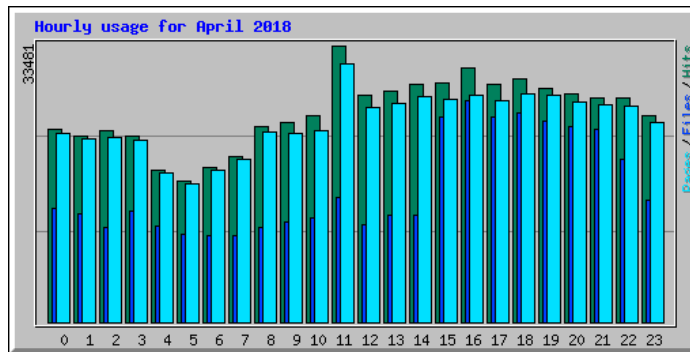

4	935	0.15%	794	0.20%	178	0.03%	75	1.28%	82	3.14%	21098	0.37%
5	694	0.11%	599	0.15%	205	0.04%	74	1.26%	97	3.71%	17718	0.31%
6	950	0.16%	896	0.23%	137	0.02%	72	1.23%	93	3.56%	22597	0.39%
7	1247	0.20%	1134	0.29%	231	0.04%	102	1.74%	95	3.63%	301982	5.26%
8	453	0.07%	396	0.10%	196	0.03%	91	1.55%	98	3.75%	204703	3.56%
9	1095	0.18%	913	0.23%	439	0.08%	82	1.40%	106	4.06%	240754	4.19%
10	1310	0.22%	1069	0.27%	560	0.10%	78	1.33%	100	3.83%	129363	2.25%
11	1469	0.24%	1235	0.32%	537	0.09%	74	1.26%	124	4.74%	51167	0.89%
12	1514	0.25%	1236	0.32%	565	0.10%	83	1.41%	107	4.09%	62780	1.09%
13	1084	0.18%	854	0.22%	574	0.10%	99	1.69%	101	3.86%	26536	0.46%
14	1073	0.18%	870	0.22%	477	0.08%	65	1.11%	76	2.91%	22936	0.40%
15	1063	0.17%	839	0.21%	595	0.10%	58	0.99%	73	2.79%	25025	0.44%
16	341501	56.05%	224843	57.45%	340165	58.45%	3230	54.98%	414	15.84%	2403242	41.82%
17	100066	16.42%	59997	15.33%	98712	16.96%	442	7.52%	427	16.34%	468505	8.15%
18	4511	0.74%	3313	0.85%	2654	0.46%	79	1.34%	109	4.17%	272933	4.75%
19	102033	16.75%	58655	14.99%	101310	17.41%	247	4.20%	245	9.37%	443090	7.71%
20	30102	4.94%	16858	4.31%	28256	4.86%	137	2.33%	159	6.08%	145049	2.52%
21	2620	0.43%	2409	0.62%	772	0.13%	85	1.45%	134	5.13%	53085	0.92%
22	843	0.14%	784	0.20%	409	0.07%	70	1.19%	109	4.17%	58367	1.02%
23	2339	0.38%	2288	0.58%	1742	0.30%	71	1.21%	97	3.71%	36380	0.63%
24	1389	0.23%	1296	0.33%	776	0.13%	75	1.28%	111	4.25%	26827	0.47%
25	1773	0.29%	1622	0.41%	473	0.08%	113	1.92%	135	5.16%	146330	2.55%
26	2371	0.39%	2162	0.55%	548	0.09%	133	2.26%	158	6.04%	76771	1.34%
27	2127	0.35%	1966	0.50%	414	0.07%	102	1.74%	99	3.79%	56486	0.98%
28	712	0.12%	655	0.17%	263	0.05%	78	1.33%	113	4.32%	24556	0.43%
29	762	0.13%	666	0.17%	153	0.03%	65	1.11%	84	3.21%	37953	0.66%
30	732	0.12%	671	0.17%	157	0.03%	79	1.34%	116	4.44%	26961	0.47%

Hourly Statistics for April 2018												
Hour	Hits			Files			Pages			KBytes		
	Avg	Total	%	Avg	Total	%	Avg	Total	%	Avg	Total	
0	779	23393	3.84%	460	13815	3.53%	760	22802	3.92%	4179	125372	2.18%
1	752	22582	3.71%	436	13095	3.35%	740	22203	3.82%	4233	126995	2.21%
2	772	23166	3.80%	384	11526	2.95%	746	22403	3.85%	3759	112781	1.96%
3	749	22497	3.69%	448	13451	3.44%	736	22093	3.80%	10059	301777	5.25%
4	610	18311	3.01%	386	11599	2.96%	600	18016	3.10%	3201	96030	1.67%
5	567	17016	2.79%	355	10655	2.72%	559	16789	2.88%	4098	122939	2.14%
6	622	18681	3.07%	346	10406	2.66%	615	18453	3.17%	5385	161556	2.81%
7	667	20019	3.29%	350	10523	2.69%	657	19712	3.39%	5436	163066	2.84%
8	787	23622	3.88%	379	11393	2.91%	765	22975	3.95%	7374	221224	3.85%
9	805	24168	3.97%	401	12058	3.08%	761	22842	3.92%	7682	230450	4.01%
10	833	24994	4.10%	421	12657	3.23%	775	23255	4.00%	8065	241949	4.21%
11	1116	33481	5.49%	500	15015	3.84%	1043	31291	5.38%	6728	201833	3.51%
12	914	27431	4.50%	391	11758	3.00%	863	25912	4.45%	7482	224468	3.91%
13	931	27930	4.58%	431	12951	3.31%	883	26492	4.55%	7544	226329	3.94%
14	960	28813	4.73%	430	12915	3.30%	907	27225	4.68%	9232	276970	4.82%
15	966	28998	4.76%	826	24806	6.34%	899	26995	4.64%	7676	230276	4.01%
16	1027	30819	5.06%	890	26722	6.83%	915	27450	4.72%	14125	423748	7.37%
17	961	28855	4.74%	829	24890	6.36%	895	26864	4.62%	22810	684309	11.91%
18	983	29503	4.84%	845	25360	6.48%	918	27554	4.73%	7552	226560	3.94%
19	943	28305	4.65%	810	24301	6.21%	913	27398	4.71%	6563	196895	3.43%
20	918	27553	4.52%	788	23653	6.04%	888	26657	4.58%	7309	219260	3.82%
21	902	27070	4.44%	776	23296	5.95%	874	26242	4.51%	6496	194893	3.39%
22	903	27100	4.45%	658	19768	5.05%	874	26224	4.51%	13154	394628	6.87%
23	833	24993	4.10%	490	14726	3.76%	803	24119	4.14%	11395	341859	5.95%