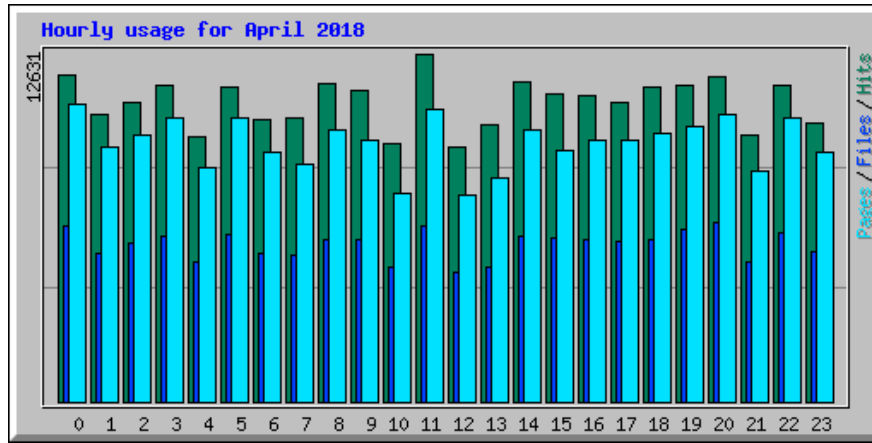

Hourly Statistics for April 2018												
Hour	Hits			Files			Pages			KBytes		
	Avg	Total	%	Avg	Total	%	Avg	Total	%	Avg	Total	%
0	395	11873	4.55%	211	6347	4.64%	360	10811	4.80%	60773	1823196	4.03%
1	346	10392	3.98%	178	5354	3.91%	308	9261	4.11%	58910	1767296	3.91%
2	361	10845	4.16%	191	5731	4.19%	322	9676	4.29%	71056	2131691	4.72%
3	383	11503	4.41%	200	6005	4.39%	342	10288	4.56%	58245	1747342	3.87%
4	320	9602	3.68%	168	5048	3.69%	283	8503	3.77%	42926	1287786	2.85%
5	380	11412	4.37%	201	6048	4.42%	343	10292	4.57%	38973	1169185	2.59%
6	342	10263	3.93%	179	5386	3.94%	302	9068	4.02%	77809	2334259	5.17%
7	343	10307	3.95%	177	5311	3.88%	288	8647	3.84%	48048	1441449	3.19%
8	384	11528	4.42%	196	5880	4.30%	327	9837	4.36%	58353	1750578	3.87%
9	375	11275	4.32%	195	5851	4.28%	316	9498	4.21%	48124	1443734	3.19%
10	311	9352	3.58%	163	4909	3.59%	250	7529	3.34%	67670	2030111	4.49%
11	421	12631	4.84%	212	6366	4.65%	353	10615	4.71%	71678	2150328	4.76%
12	308	9260	3.55%	156	4708	3.44%	249	7483	3.32%	62062	1861852	4.12%
13	334	10024	3.84%	163	4906	3.59%	271	8131	3.61%	80466	2413968	5.34%
14	386	11598	4.44%	200	6028	4.40%	329	9873	4.38%	60098	1802927	3.99%
15	373	11197	4.29%	198	5940	4.34%	303	9110	4.04%	51639	1549163	3.43%
16	370	11113	4.26%	197	5910	4.32%	316	9493	4.21%	71343	2140282	4.74%
17	362	10871	4.17%	194	5842	4.27%	315	9470	4.20%	72975	2189254	4.84%
18	380	11406	4.37%	196	5903	4.31%	323	9711	4.31%	92530	2775887	6.14%
19	382	11486	4.40%	207	6223	4.55%	332	9972	4.42%	68598	2057944	4.55%
20	392	11782	4.51%	216	6496	4.75%	346	10401	4.61%	49182	1475453	3.27%
21	322	9687	3.71%	169	5092	3.72%	279	8380	3.72%	69495	2084845	4.61%
22	382	11487	4.40%	203	6100	4.46%	343	10303	4.57%	70248	2107431	4.66%
23	336	10086	3.86%	182	5462	3.99%	301	9035	4.01%	55074	1652225	3.66%

Top 30 of 1088 Total URLs					
#	Hits	KBytes	URL		
1	100219	38.40%	417335	0.92%	/nscs/administrator/
2	15330	5.87%	201575	0.45%	/nscs/
3	2794	1.07%	3083	0.01%	/
4	2523	0.97%	76	0.00%	/robots.txt
5	1990	0.76%	72808	0.16%	/seasons/08-09/Durufle Requiem - Translation.xlsx.pdf
6	620	0.24%	958325	2.12%	/seasons/05-06/NSCS 6-2006.pdf
7	382	0.15%	111	0.00%	/nscs/templates/js_verdant/css/core.php
8	336	0.13%	2297	0.01%	/nscs/images/photos/StrandRyanTownsend2018.jpg
9	334	0.13%	1338	0.00%	/nscs/images/photos/SackettKyle2018.jpg
		0.13%		0.00%