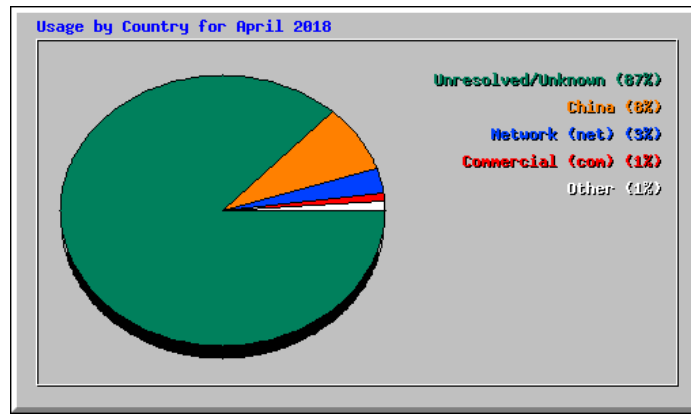

Top 30 of 43 Total Countries							
#	Hits		Files		KBytes		Country
1	530724	87.10%	336736	86.05%	3322811	57.83%	Unresolved/Unknown
2	49694	8.16%	28357	7.25%	280801	4.89%	China
3	18783	3.08%	17280	4.42%	1224547	21.31%	Network (net)
4	8039	1.32%	7185	1.84%	749202	13.04%	Commercial (com)
5	526	0.09%	446	0.11%	31007	0.54%	Germany
6	317	0.05%	302	0.08%	9483	0.17%	Educational (edu)
7	224	0.04%	177	0.05%	3137	0.05%	European Union
8	222	0.04%	214	0.05%	18828	0.33%	Non-Profit (org)
9	210	0.03%	207	0.05%	78573	1.37%	Russian Federation
10	139	0.02%	136	0.03%	2872	0.05%	New Zealand
11	93	0.02%	87	0.02%	2082	0.04%	Australia
12	88	0.01%	78	0.02%	837	0.01%	Ukraine
13	48	0.01%	45	0.01%	1085	0.02%	France
14	34	0.01%	33	0.01%	674	0.01%	Croatia
15	31	0.01%	31	0.01%	1074	0.02%	Canada
16	29	0.00%	28	0.01%	2137	0.04%	Generic Business (biz)
17	27	0.00%	26	0.01%	1494	0.03%	Italy
18	19	0.00%	18	0.00%	454	0.01%	Switzerland
19	7	0.00%	5	0.00%	2594	0.05%	Brazil
20	4	0.00%	2	0.00%	0	0.00%	Czech Republic
21	4	0.00%	4	0.00%	378	0.01%	United States
22	3	0.00%	2	0.00%	261	0.00%	Spain
23	3	0.00%	3	0.00%	3	0.00%	Romania
24	3	0.00%	3	0.00%	291	0.01%	South Africa
25	2	0.00%	2	0.00%	2	0.00%	Colombia
26	2	0.00%	2	0.00%	222	0.00%	India
27	2	0.00%	1	0.00%	144	0.00%	Jordan
28	2	0.00%	2	0.00%	287	0.00%	Japan
29	2	0.00%	1	0.00%	4771	0.08%	Lithuania
30	2	0.00%	1	0.00%	26	0.00%	Latvia

Generated by [Webalizer Version 2.23](#)